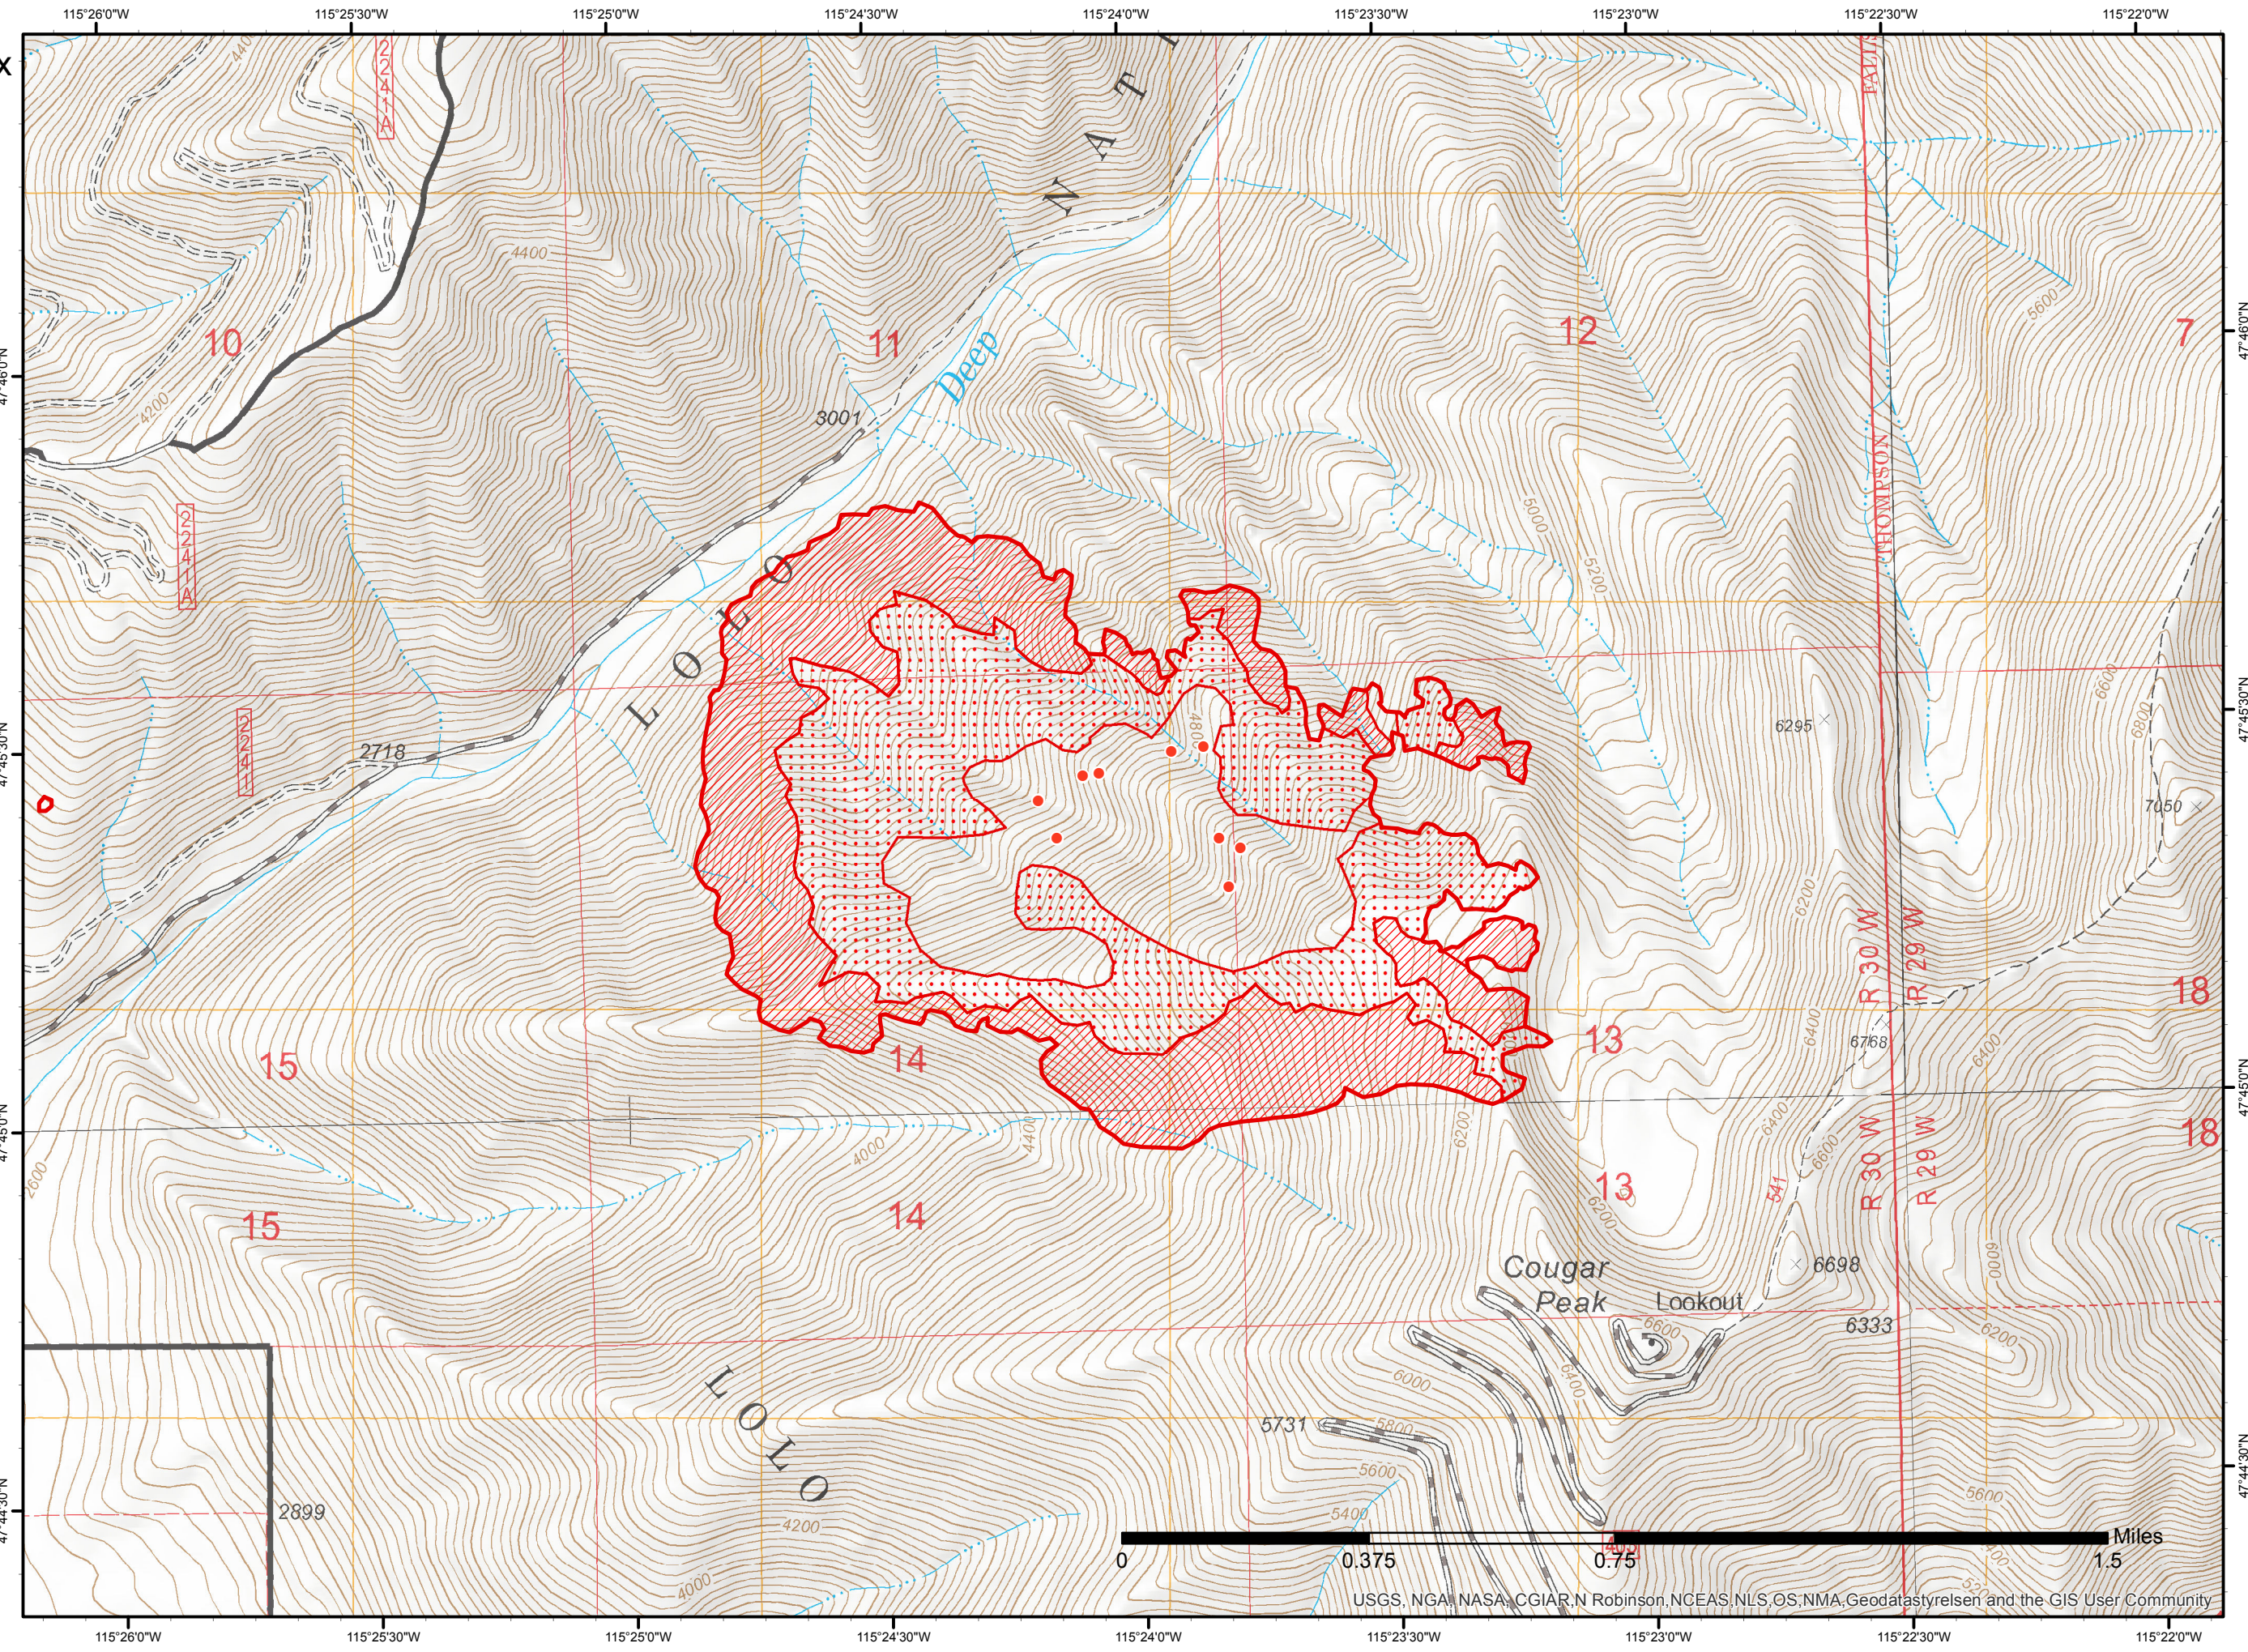

# Highway 200 Complex Deep Creek Infrared Map

Imagery Date:  
9/1/17 @ 2333 MDT  
Total Complex Acres: 3,996  
Deep Creek acres: 533  
IRIN: Maximillian Wahlberg

- Legend**
- Isolated Heat Source
  - ◆ Potential Heat Source
  - Heat Perimeter
  - Intense Heat
  - No data
  - Scattered Heat