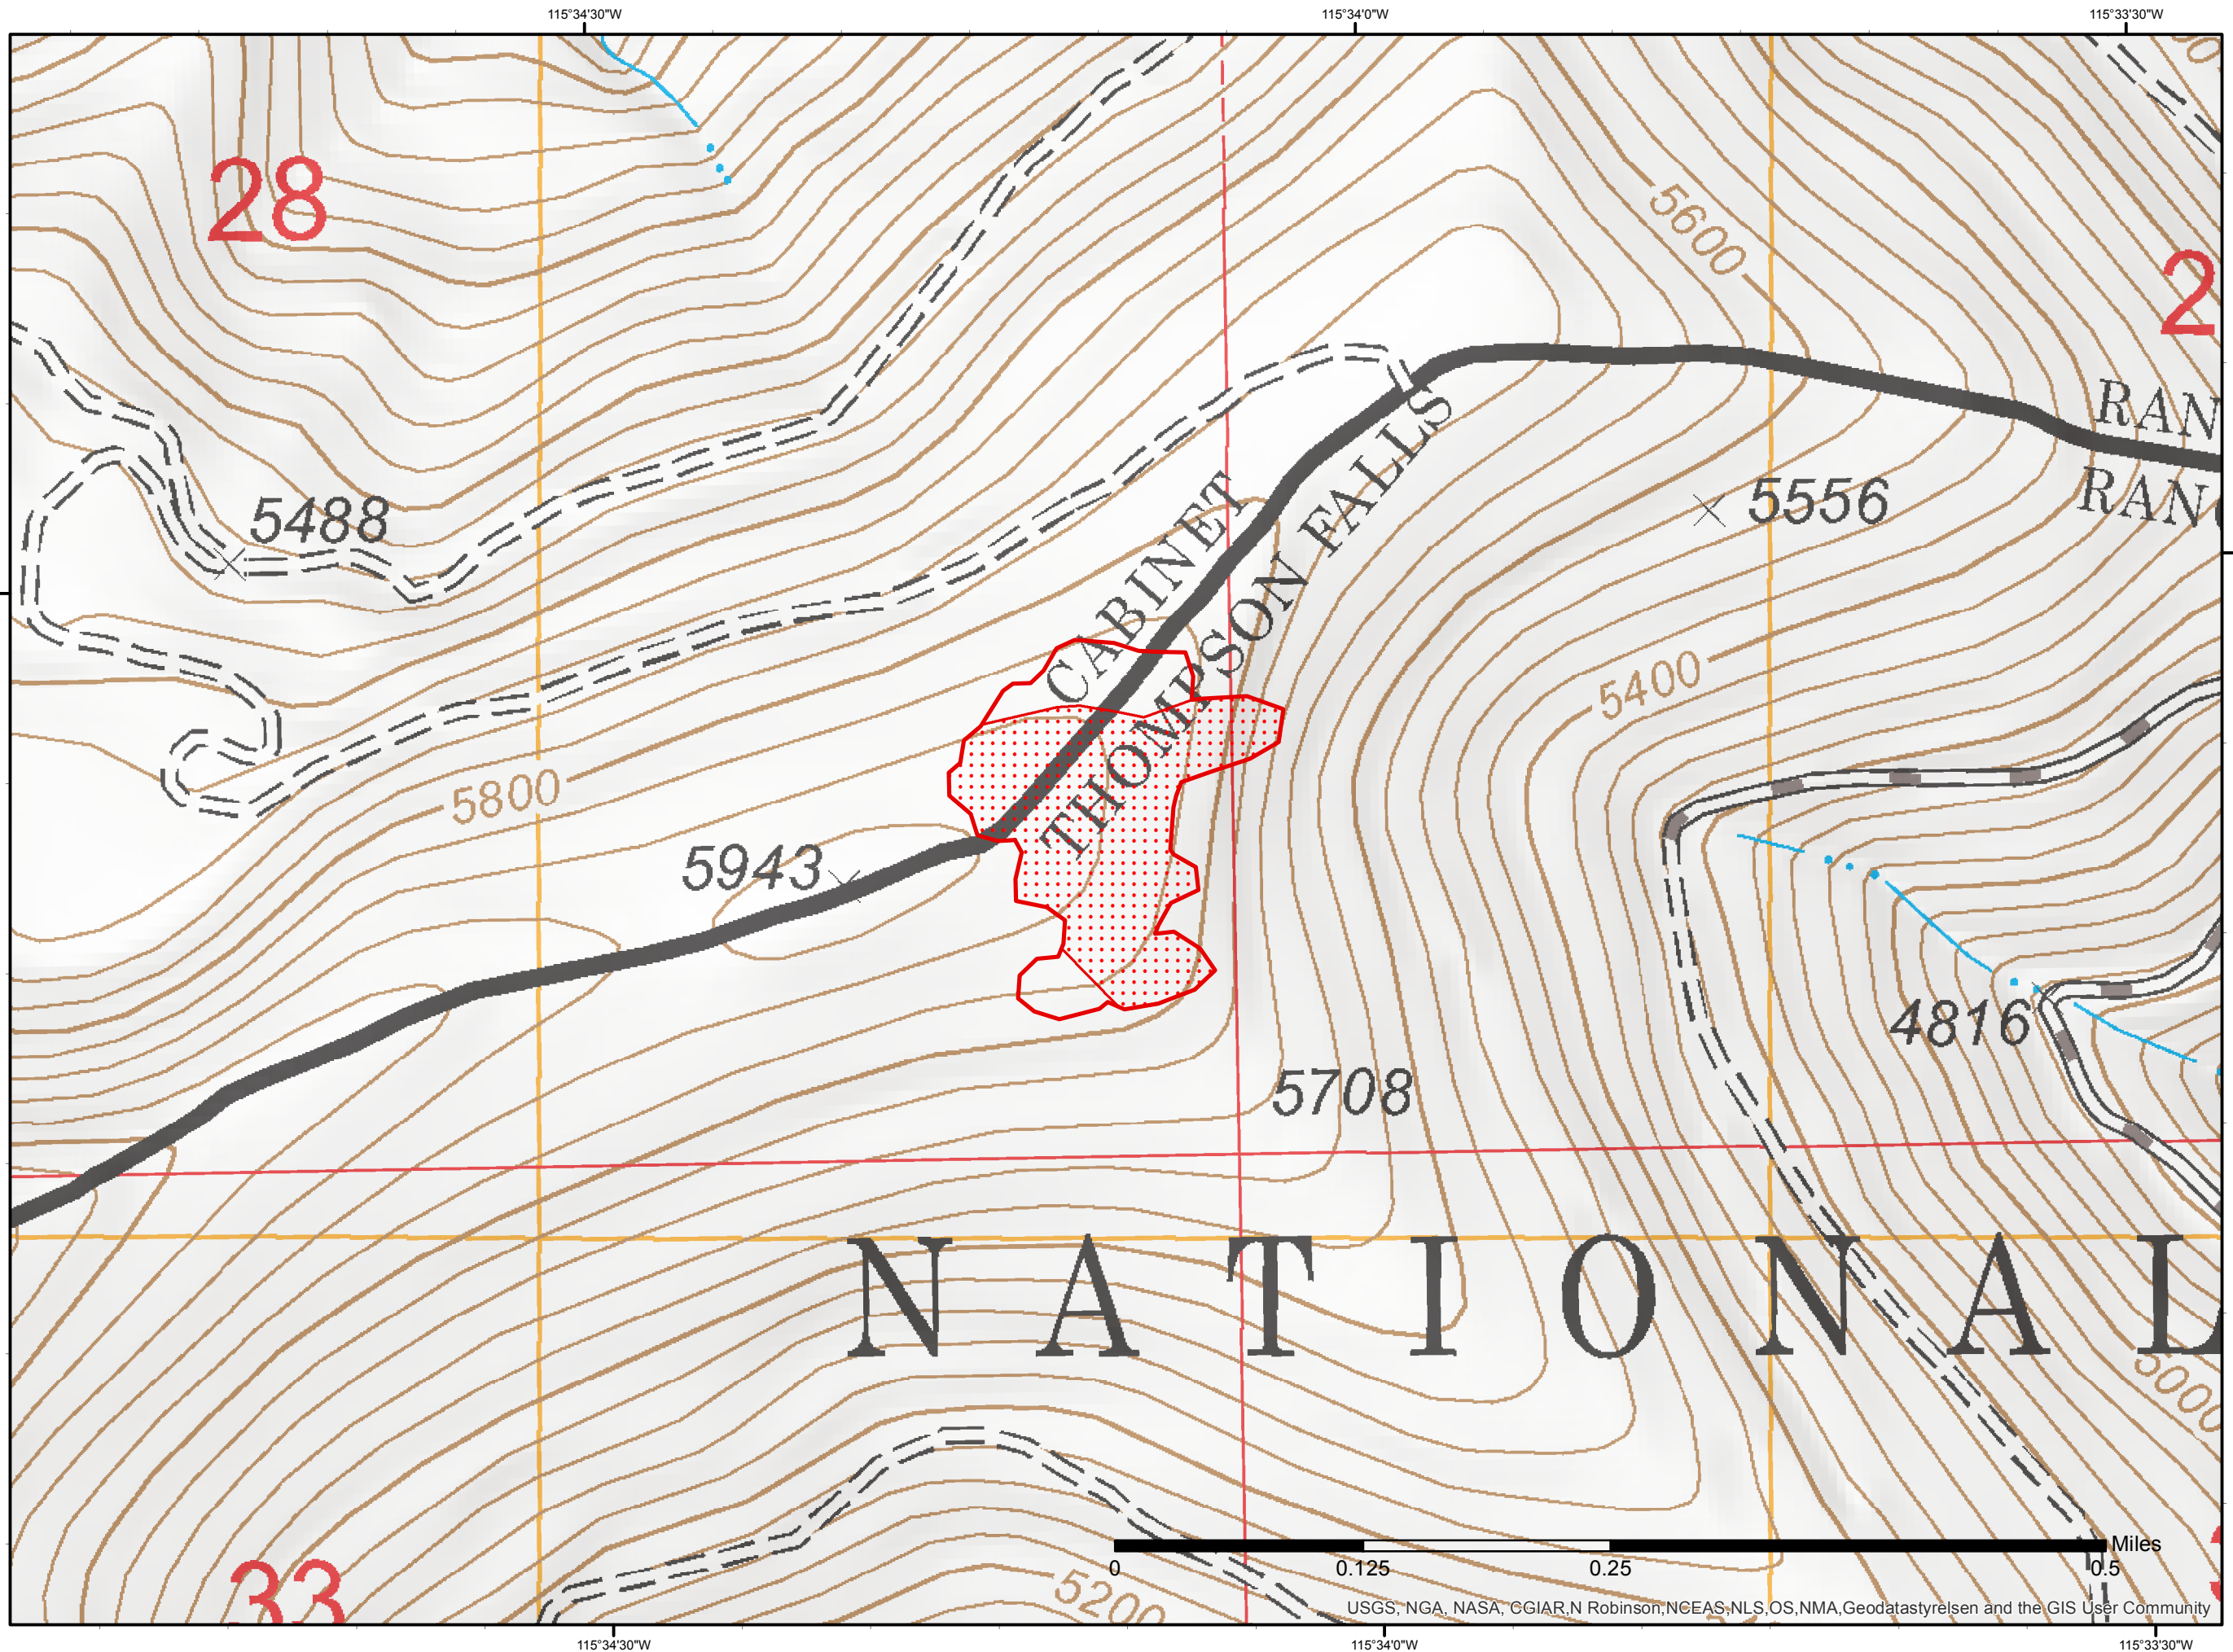

Highway 200 Complex
Unk 1
Infrared Map

Imagery Date:
9/1/17 @ 2333 MDT
Total Complex Acres: 3,996
Unk 1 acres: 12
IRIN: Maximillian Wahlberg

- Legend**
- Isolated Heat Source
 - ◆ Potential Heat Source
 - Heat Perimeter
 - Intense Heat
 - No data
 - Scattered Heat