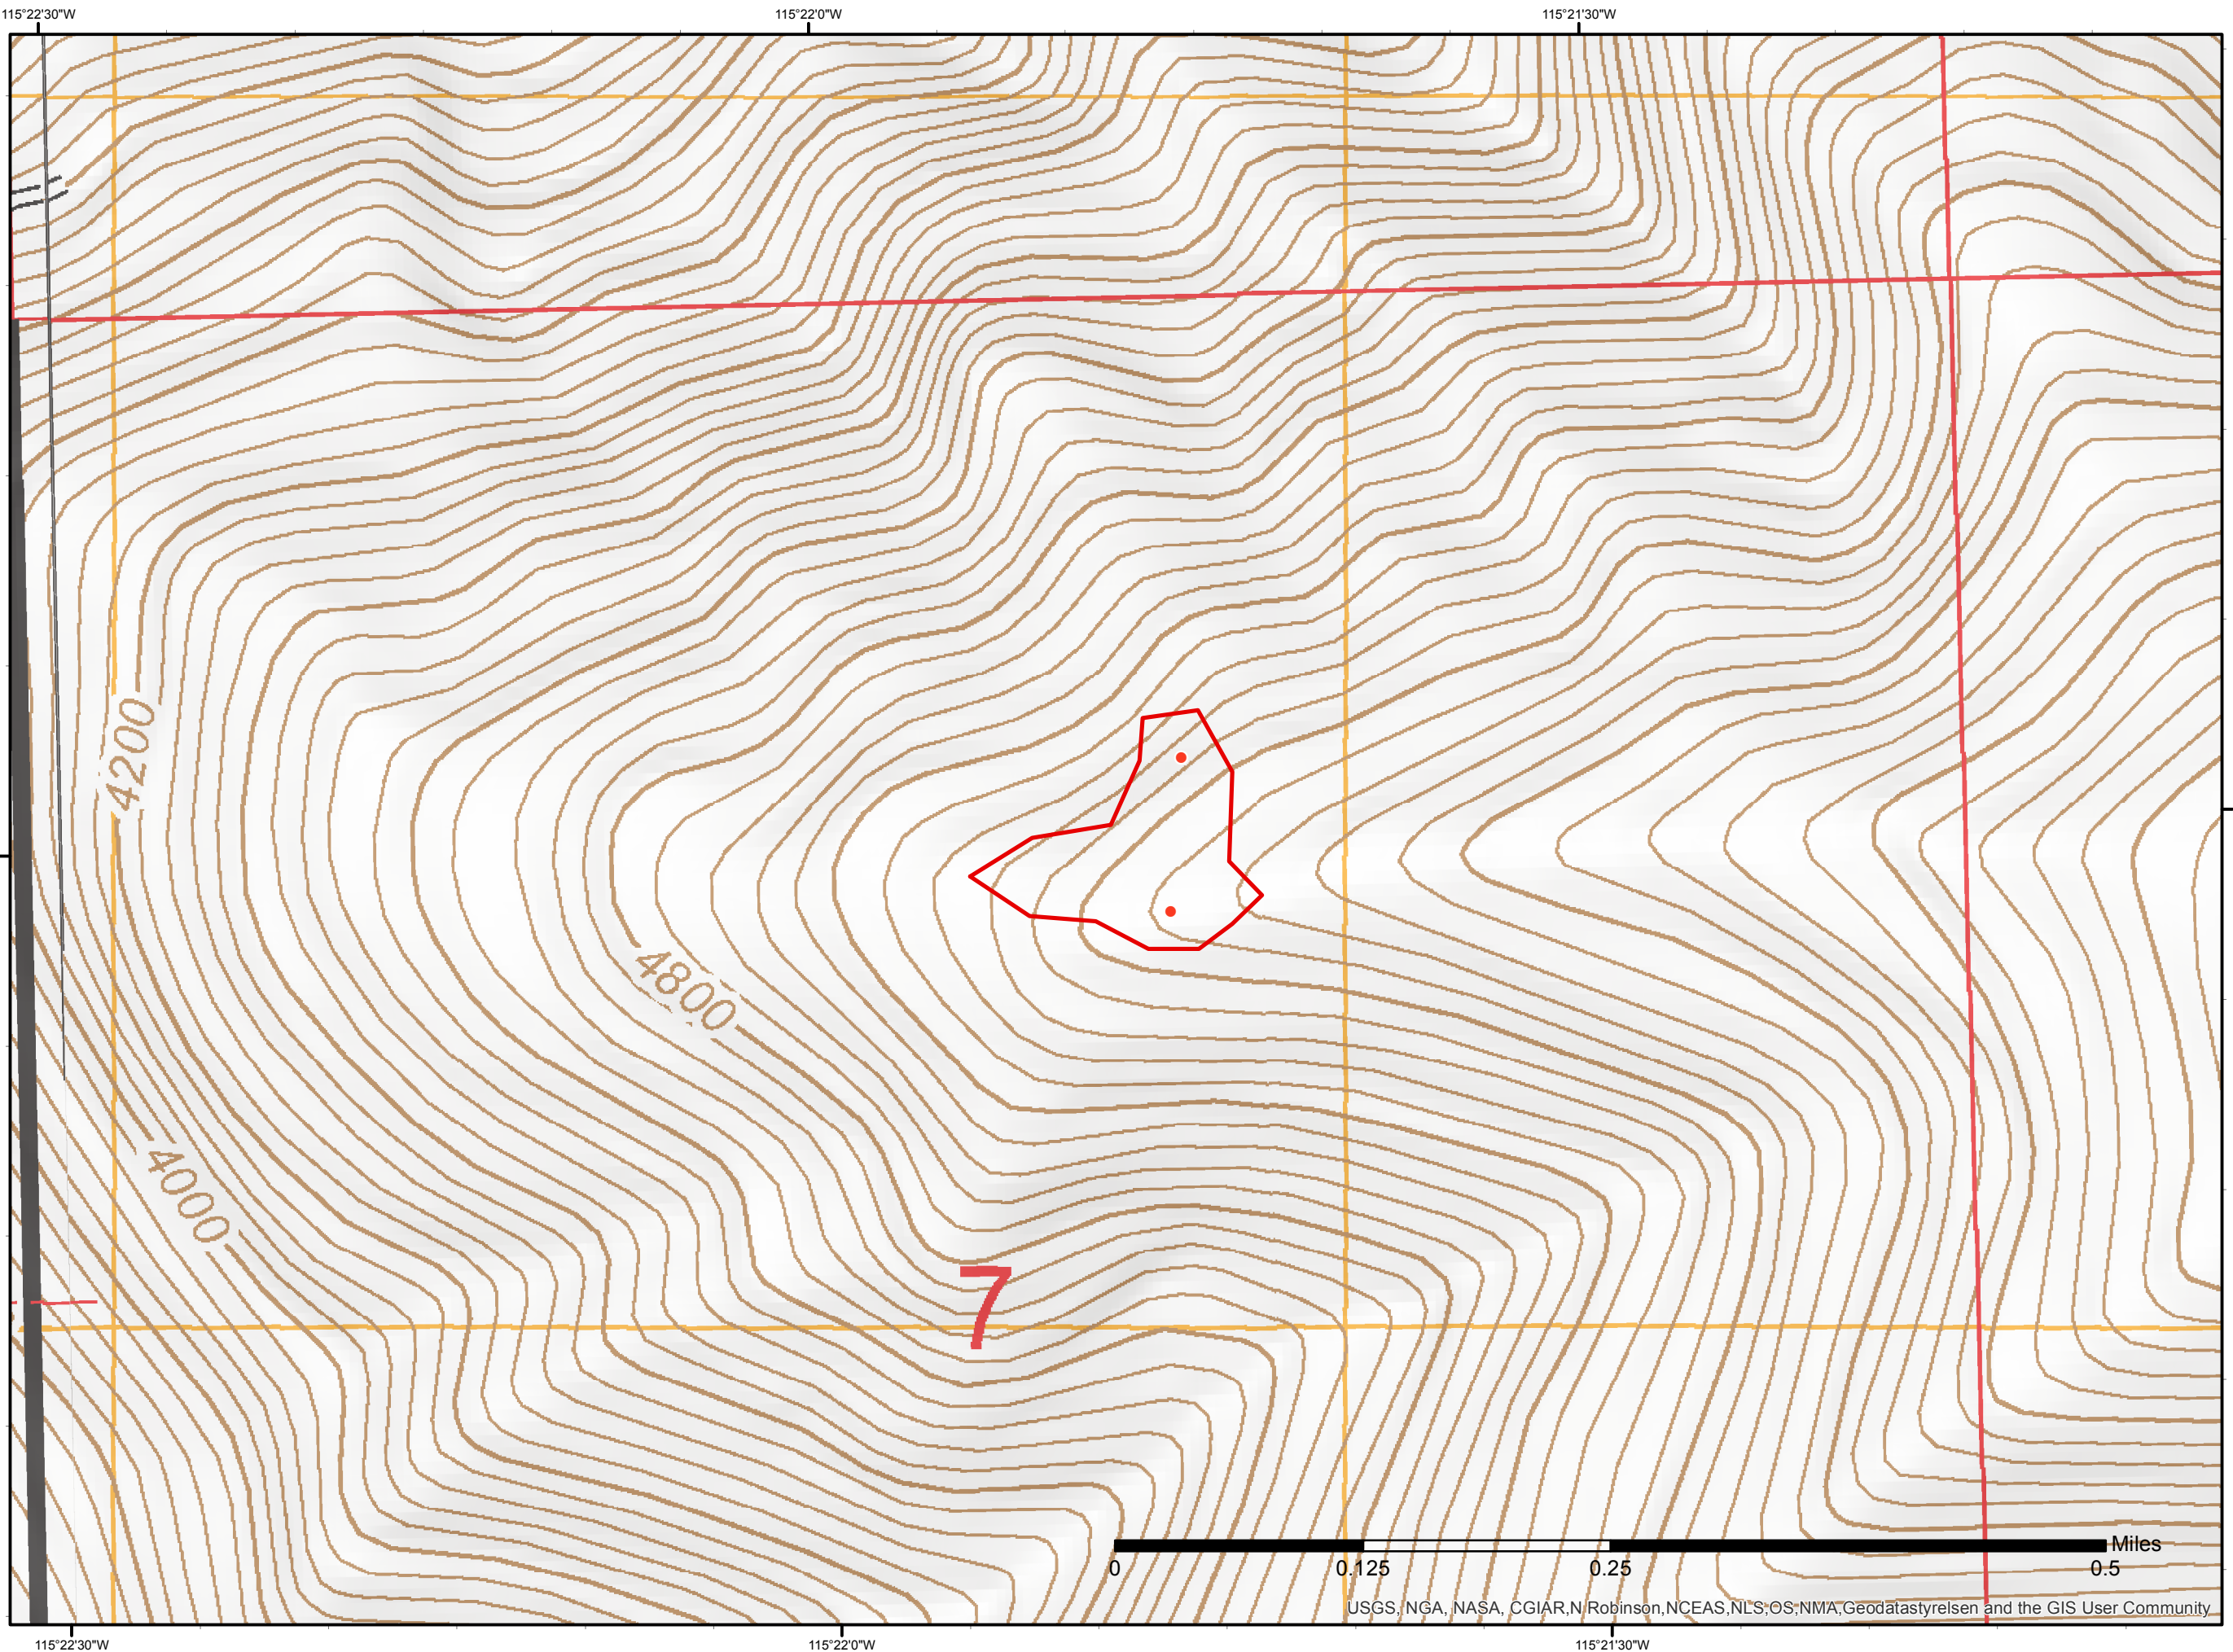

Highway 200 Complex Unk 3 Infrared Map

Imagery Date:
9/1/17 @ 2333 MDT
Total Complex Acres: 3,996
Unk 3 acres: 6
IRIN: Maximillian Wahlberg

- Legend**
- Isolated Heat Source
 - ◆ Potential Heat Source
 - ▭ Heat Perimeter
 - ▨ Intense Heat
 - No data
 - ▤ Scattered Heat

USGS, NGA, NASA, CGIAR, N Robinson, NCEAS, NLS:OS, NMA, Geodatastyrelsen and the GIS User Community