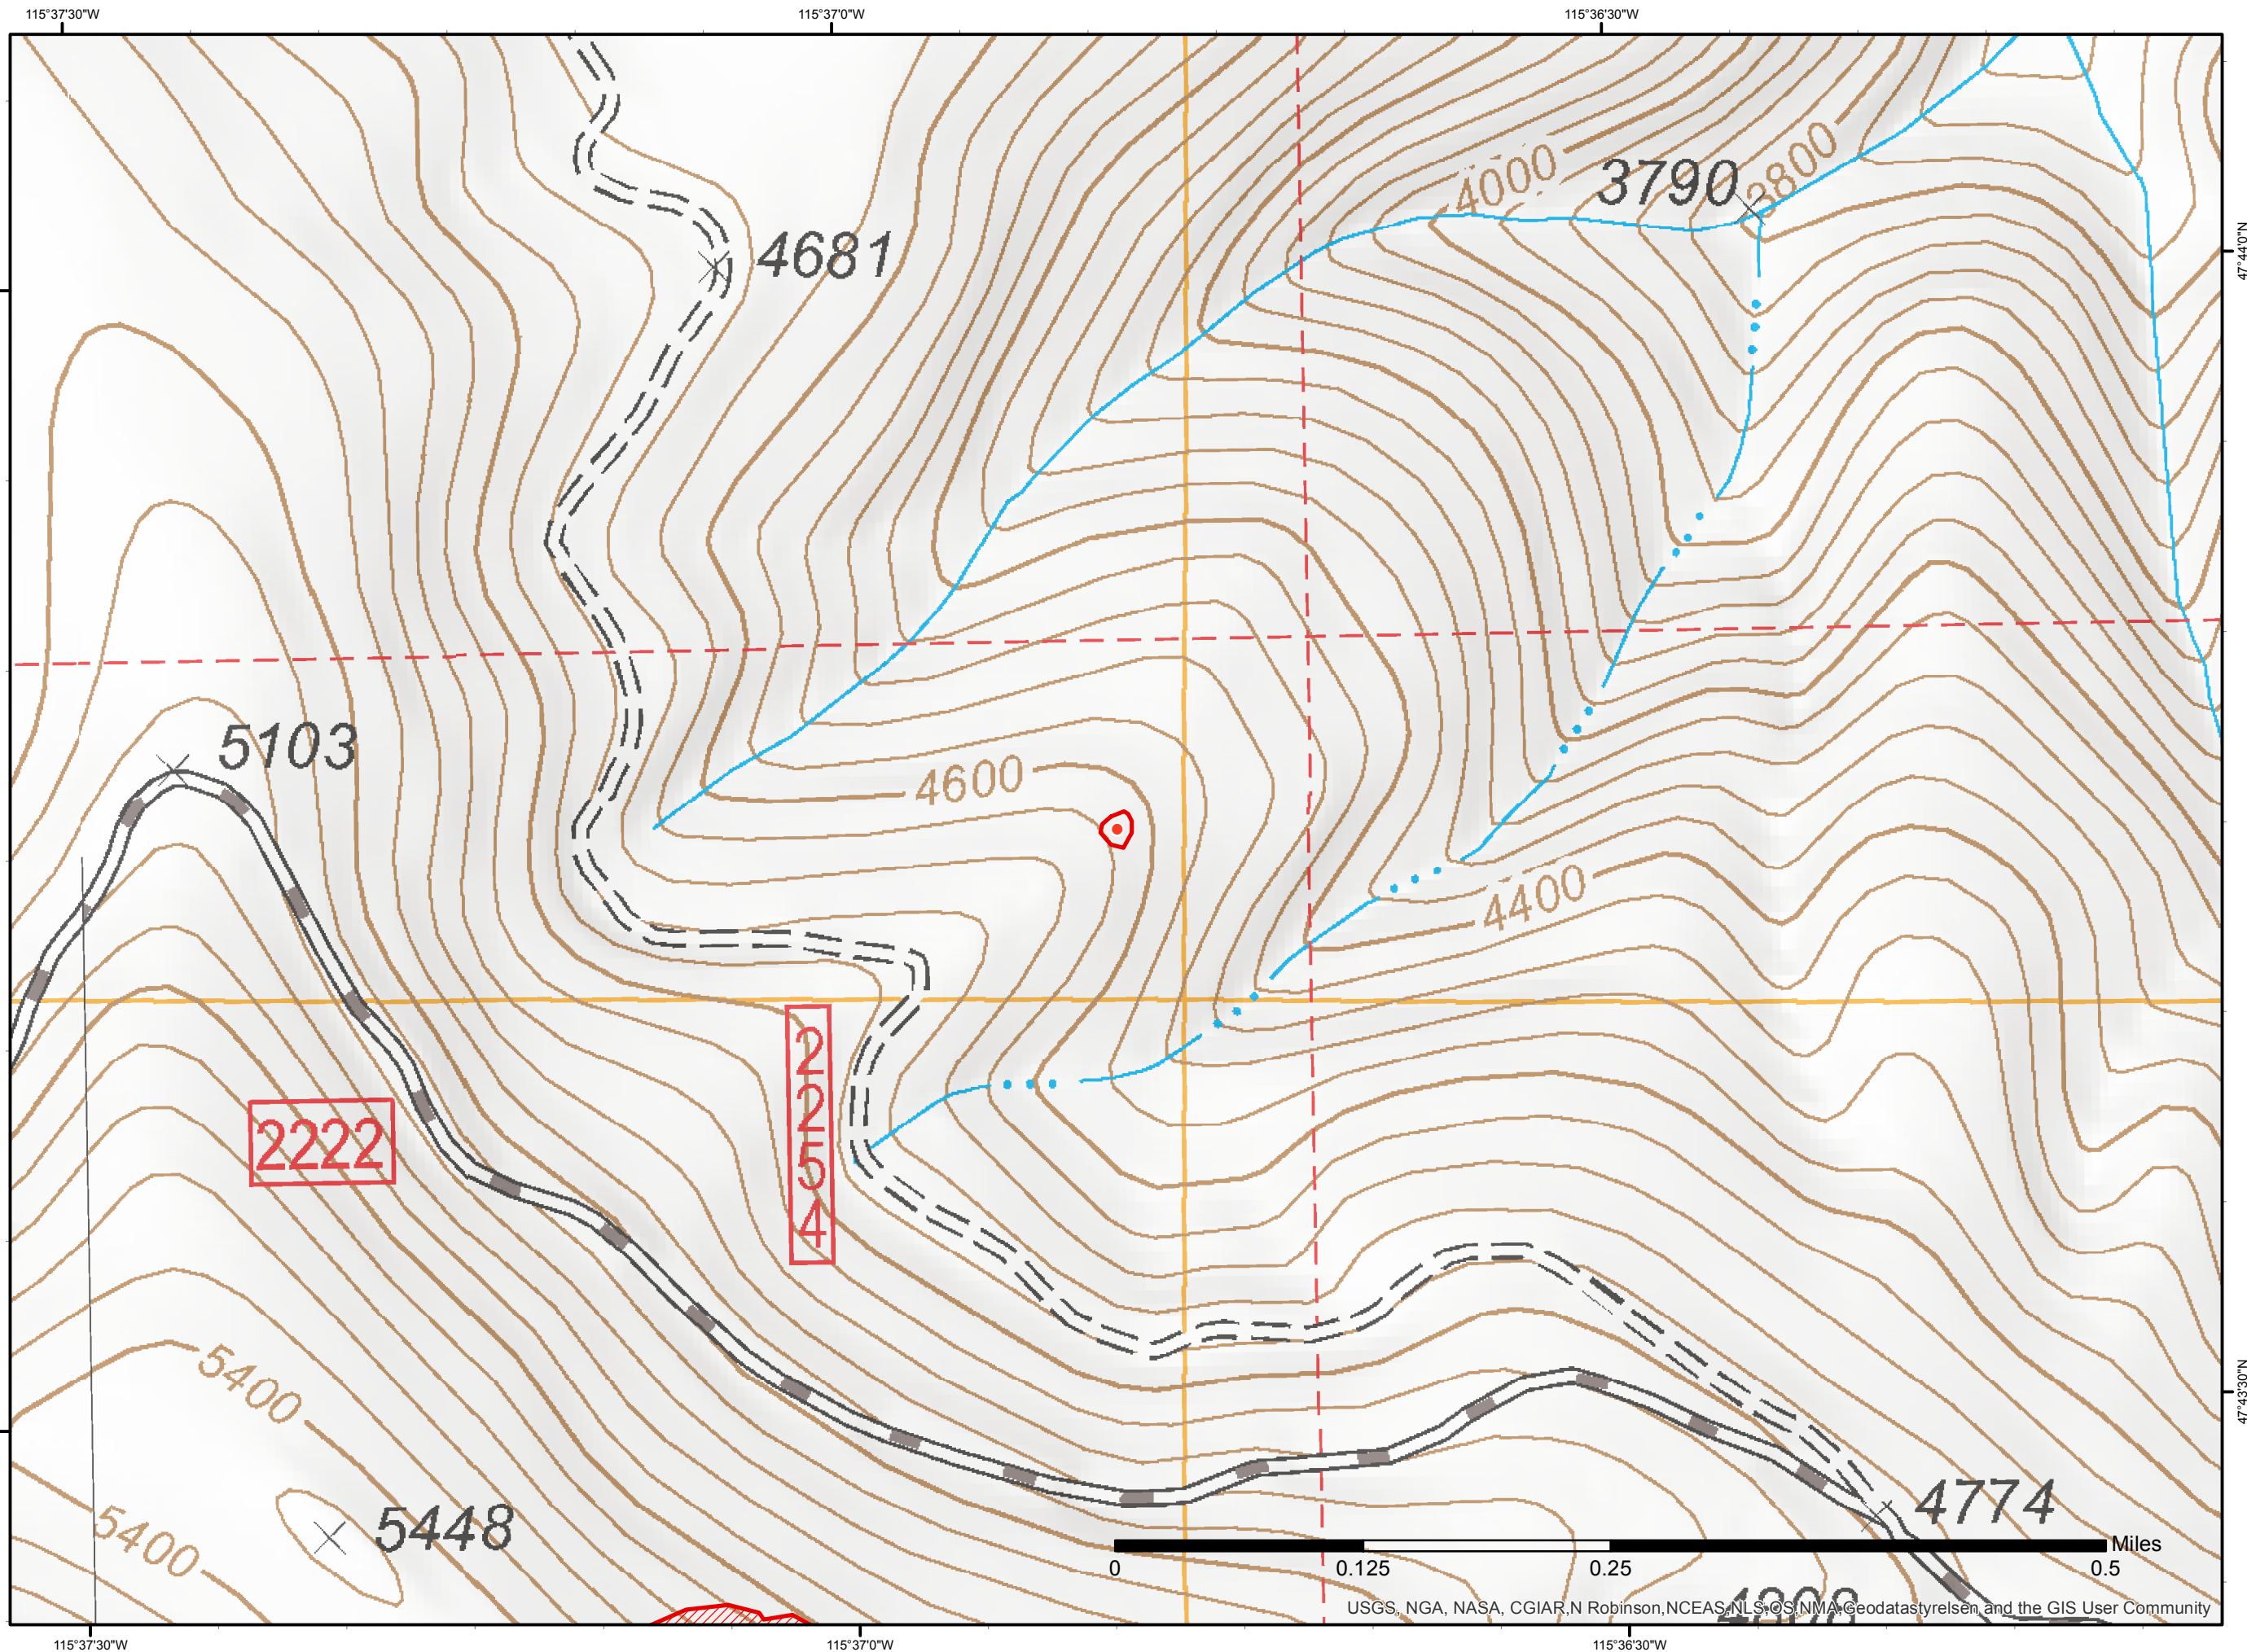

Highway 200 Complex Unk 4 Infrared Map

Imagery Date:
9/1/17 @ 2333 MDT
Total Complex Acres: 3,996
Unk 4 acres: 0
IRIN: Maximillian Wahlberg

- Legend**
- Isolated Heat Source
 - ◆ Potential Heat Source
 - Heat Perimeter
 - Intense Heat
 - No data
 - Scattered Heat