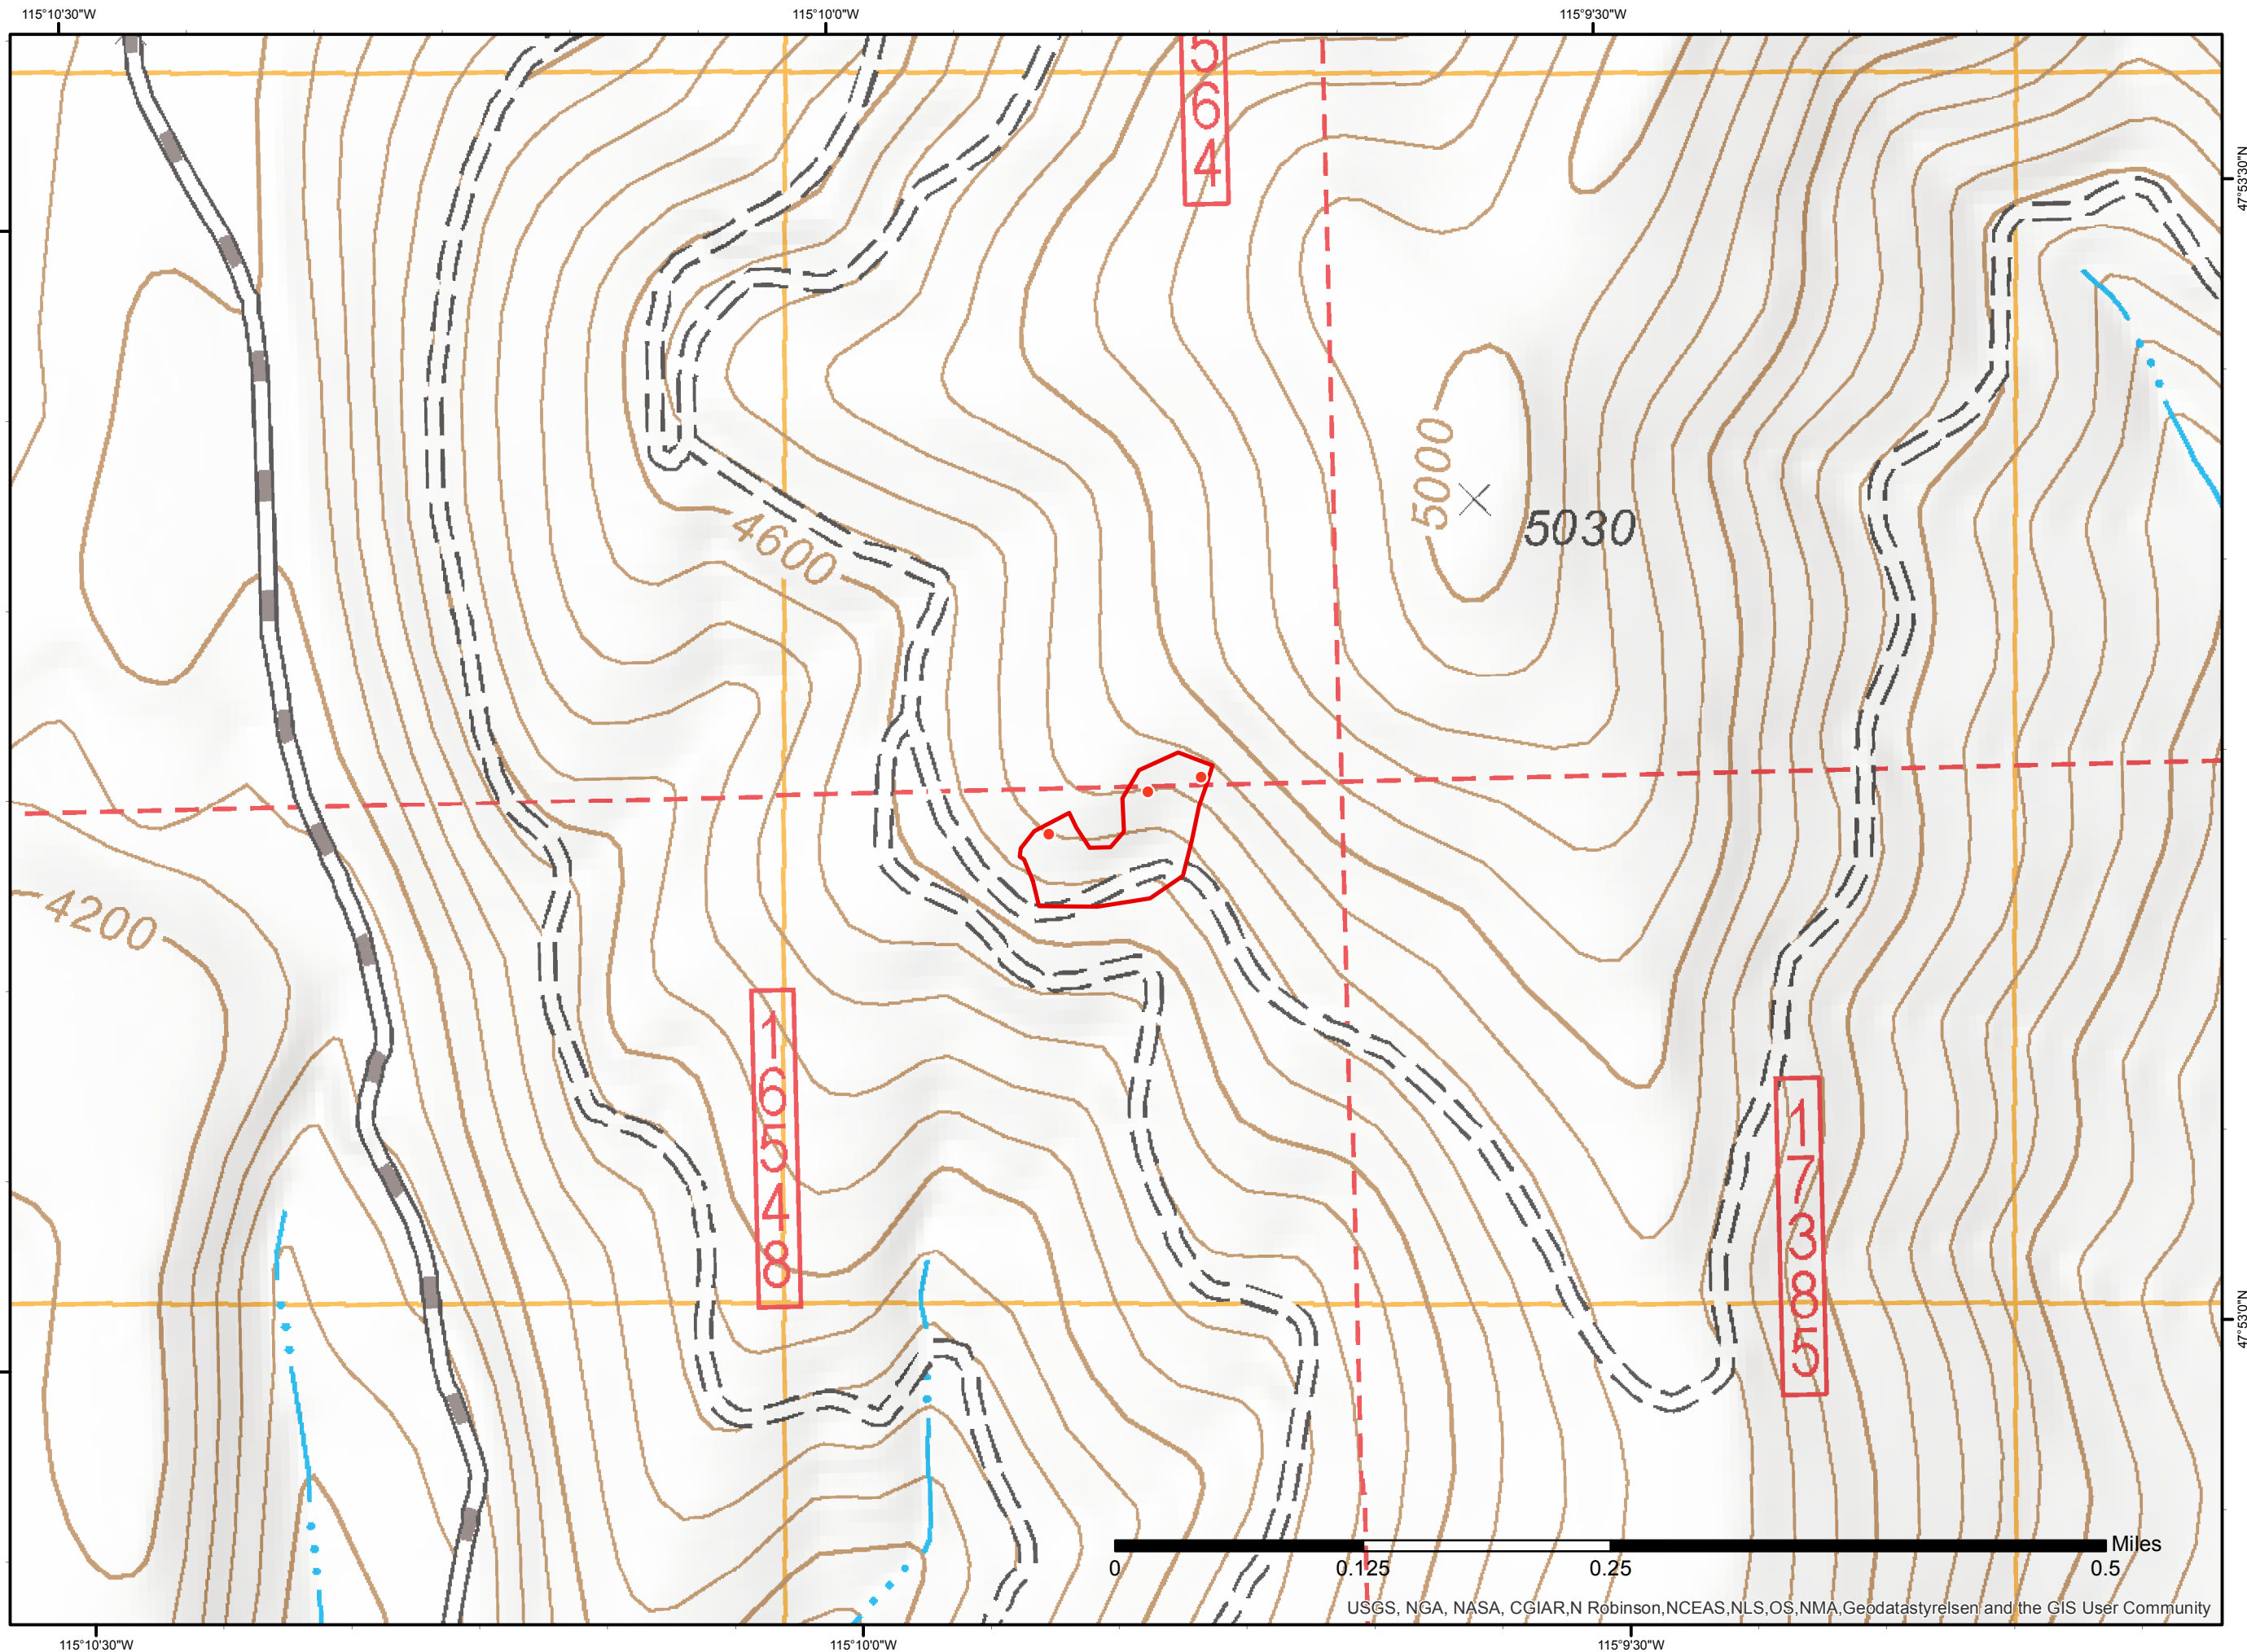

Highway 200 Complex Unk 5 Infrared Map

Imagery Date:
9/1/17 @ 2333 MDT
Total Complex Acres: 3,996
Unk 5 acres: 3
IRIN: Maximillian Wahlberg

- Legend**
- Isolated Heat Source
 - ◆ Potential Heat Source
 - Heat Perimeter
 - Intense Heat
 - No data
 - Scattered Heat

USGS, NGA, NASA, CGIAR, N Robinson, NCEAS, NLS, OS, NMA, Geodatastyreisen and the GIS User Community