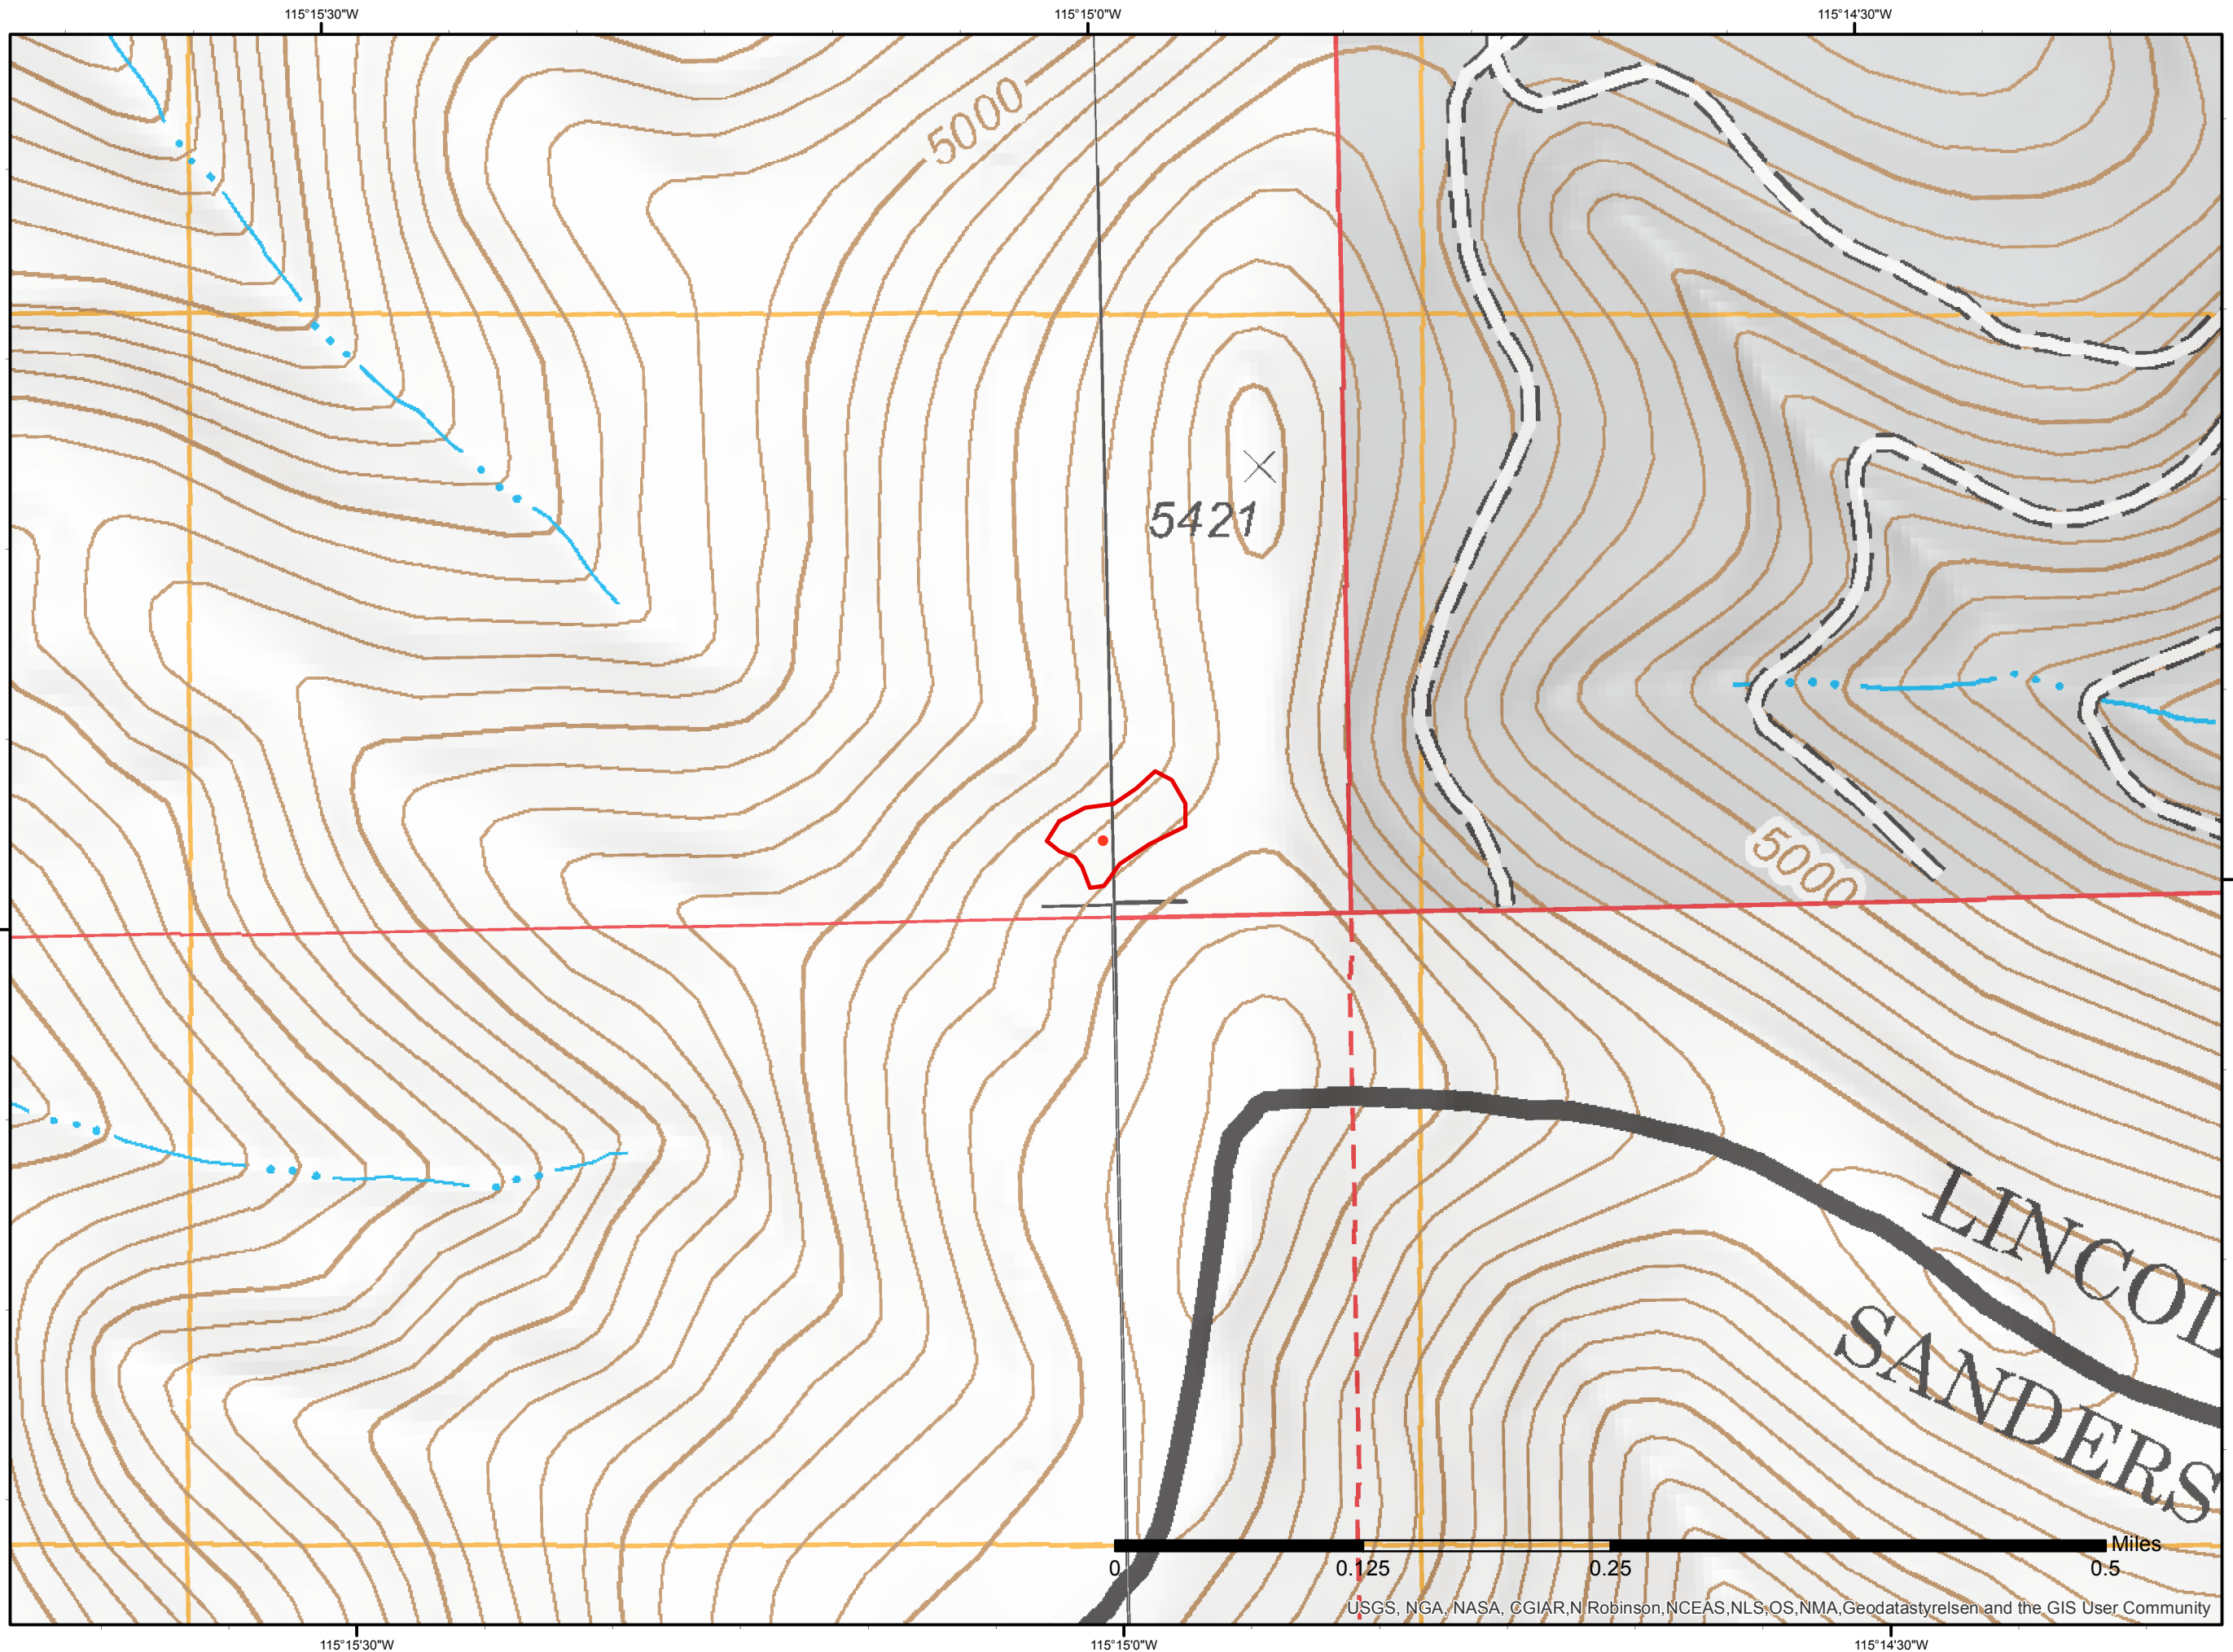

# Highway 200 Complex Unk 6 Infrared Map

Imagery Date:  
9/1/17 @ 2333 MDT  
Total Complex Acres: 3,996  
Unk 6 acres: 1  
IRIN: Maximillian Wahlberg

- Legend**
- Isolated Heat Source
  - ◆ Potential Heat Source
  - Heat Perimeter
  - Intense Heat
  - No data
  - Scattered Heat