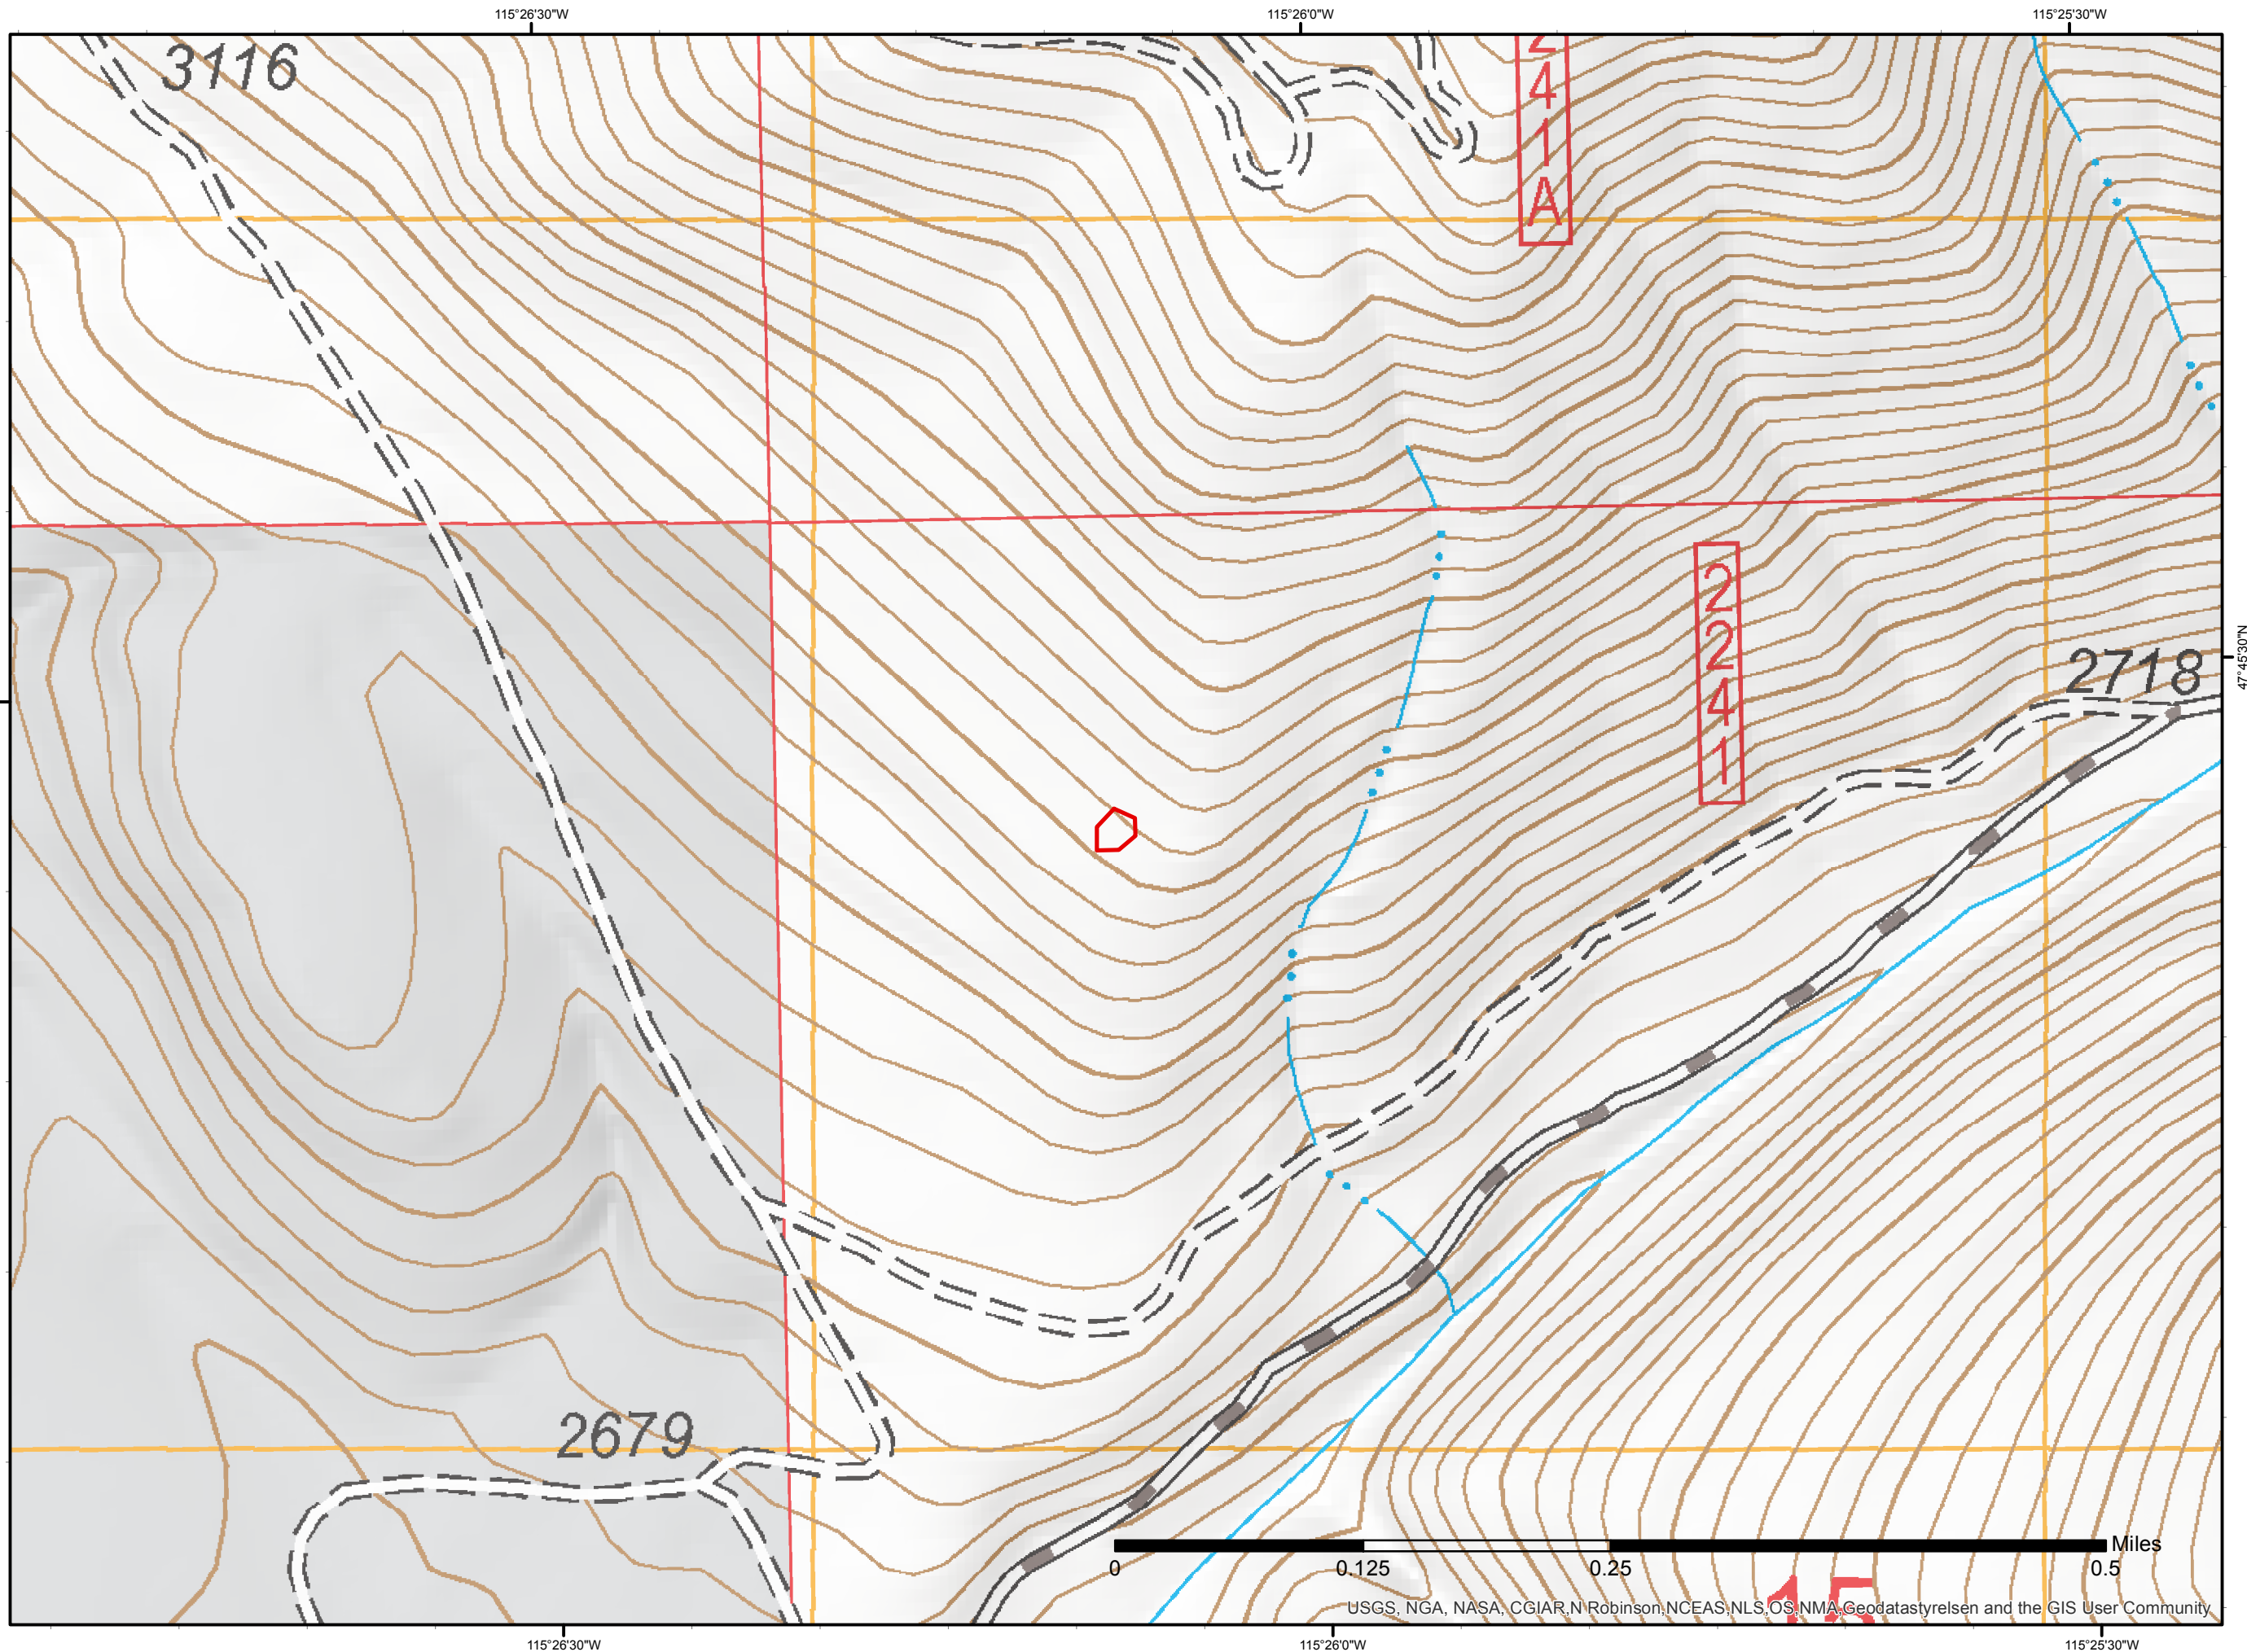

# Highway 200 Complex Unk 7 Infrared Map

Imagery Date:  
9/1/17 @ 2333 MDT  
Total Complex Acres: 3,996  
Unk 7 acres: 0  
IRIN: Maximillian Wahlberg

- Legend**
- Isolated Heat Source
  - ◆ Potential Heat Source
  - Heat Perimeter
  - Intense Heat
  - No data
  - Scattered Heat