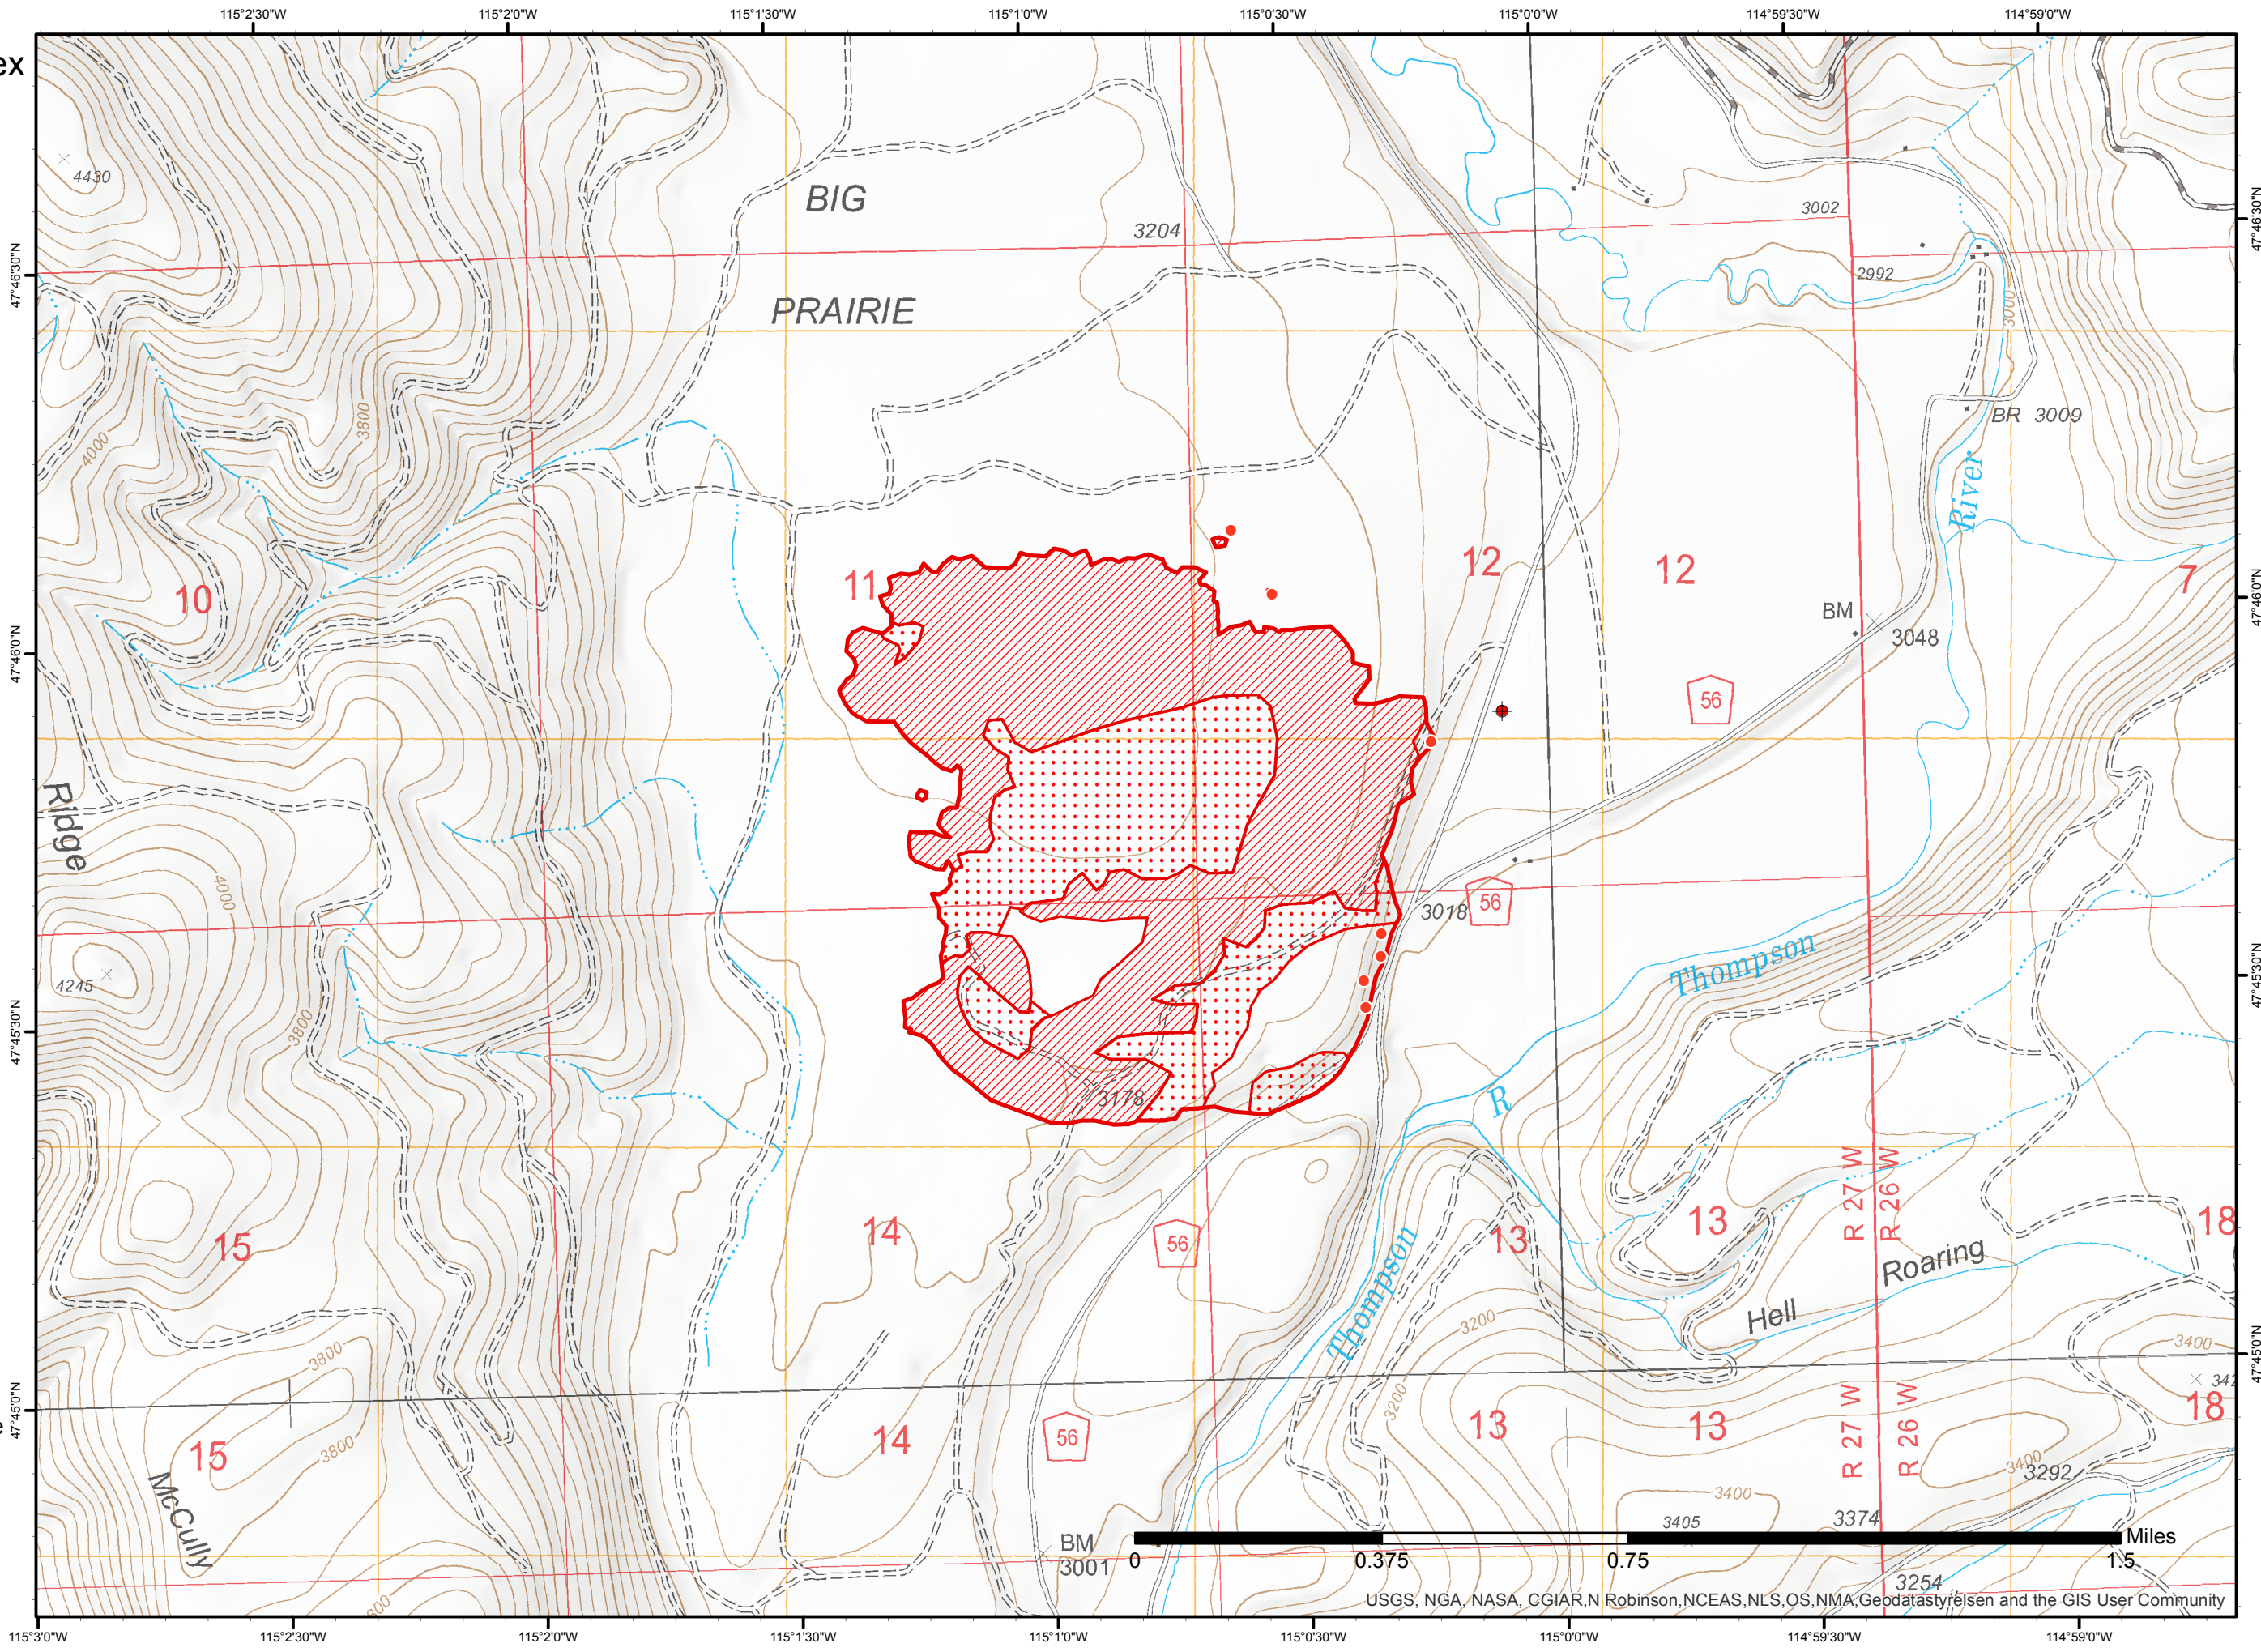

Highway 200 Complex McCully Infrared Map

Imagery Date:
9/1/17 @ 2333 MDT
Total Complex Acres: 3,996
McCully acres: 366
IRIN: Maximillian Wahlberg

- Legend**
- Isolated Heat Source
 - ◆ Potential Heat Source
 - Heat Perimeter
 - Intense Heat
 - No data
 - Scattered Heat