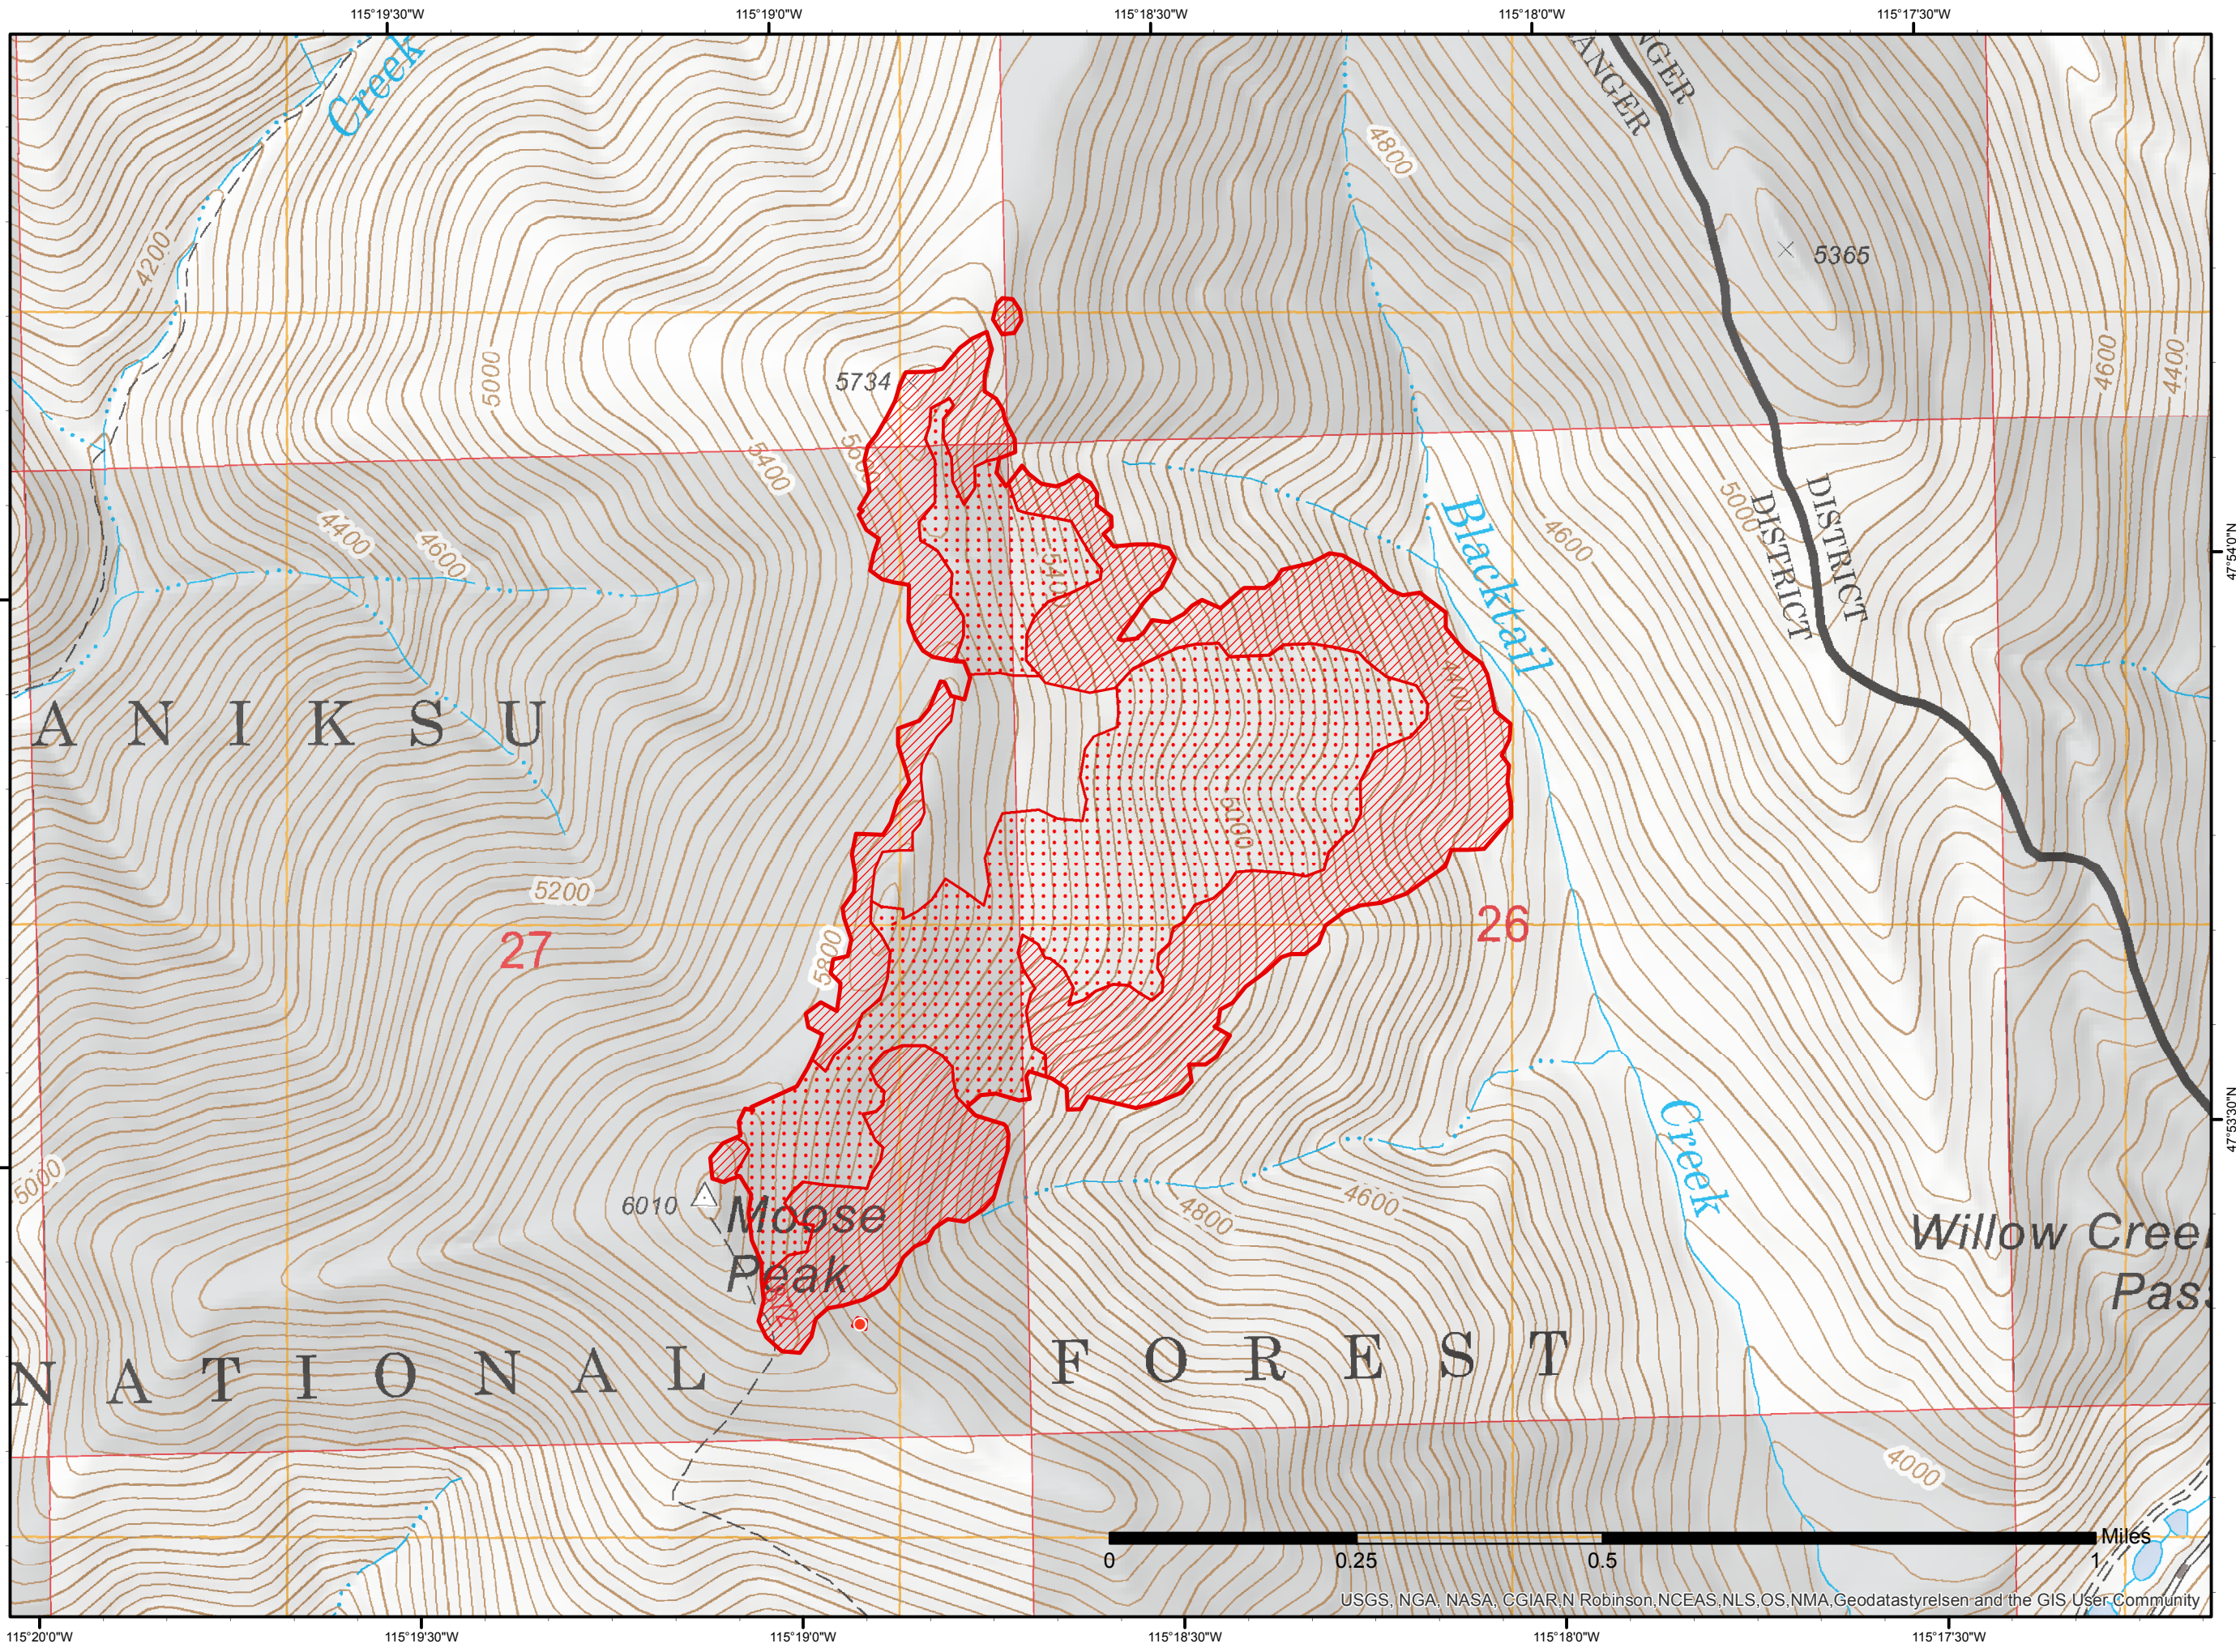

Highway 200 Complex Moose Peak Infrared Map

Imagery Date:
9/1/17 @ 2333 MDT
Total Complex Acres: 3,996
Moose Peak acres: 234
IRIN: Maximillian Wahlberg

- Legend**
- Isolated Heat Source
 - ◆ Potential Heat Source
 - Heat Perimeter
 - Intense Heat
 - No data
 - Scattered Heat