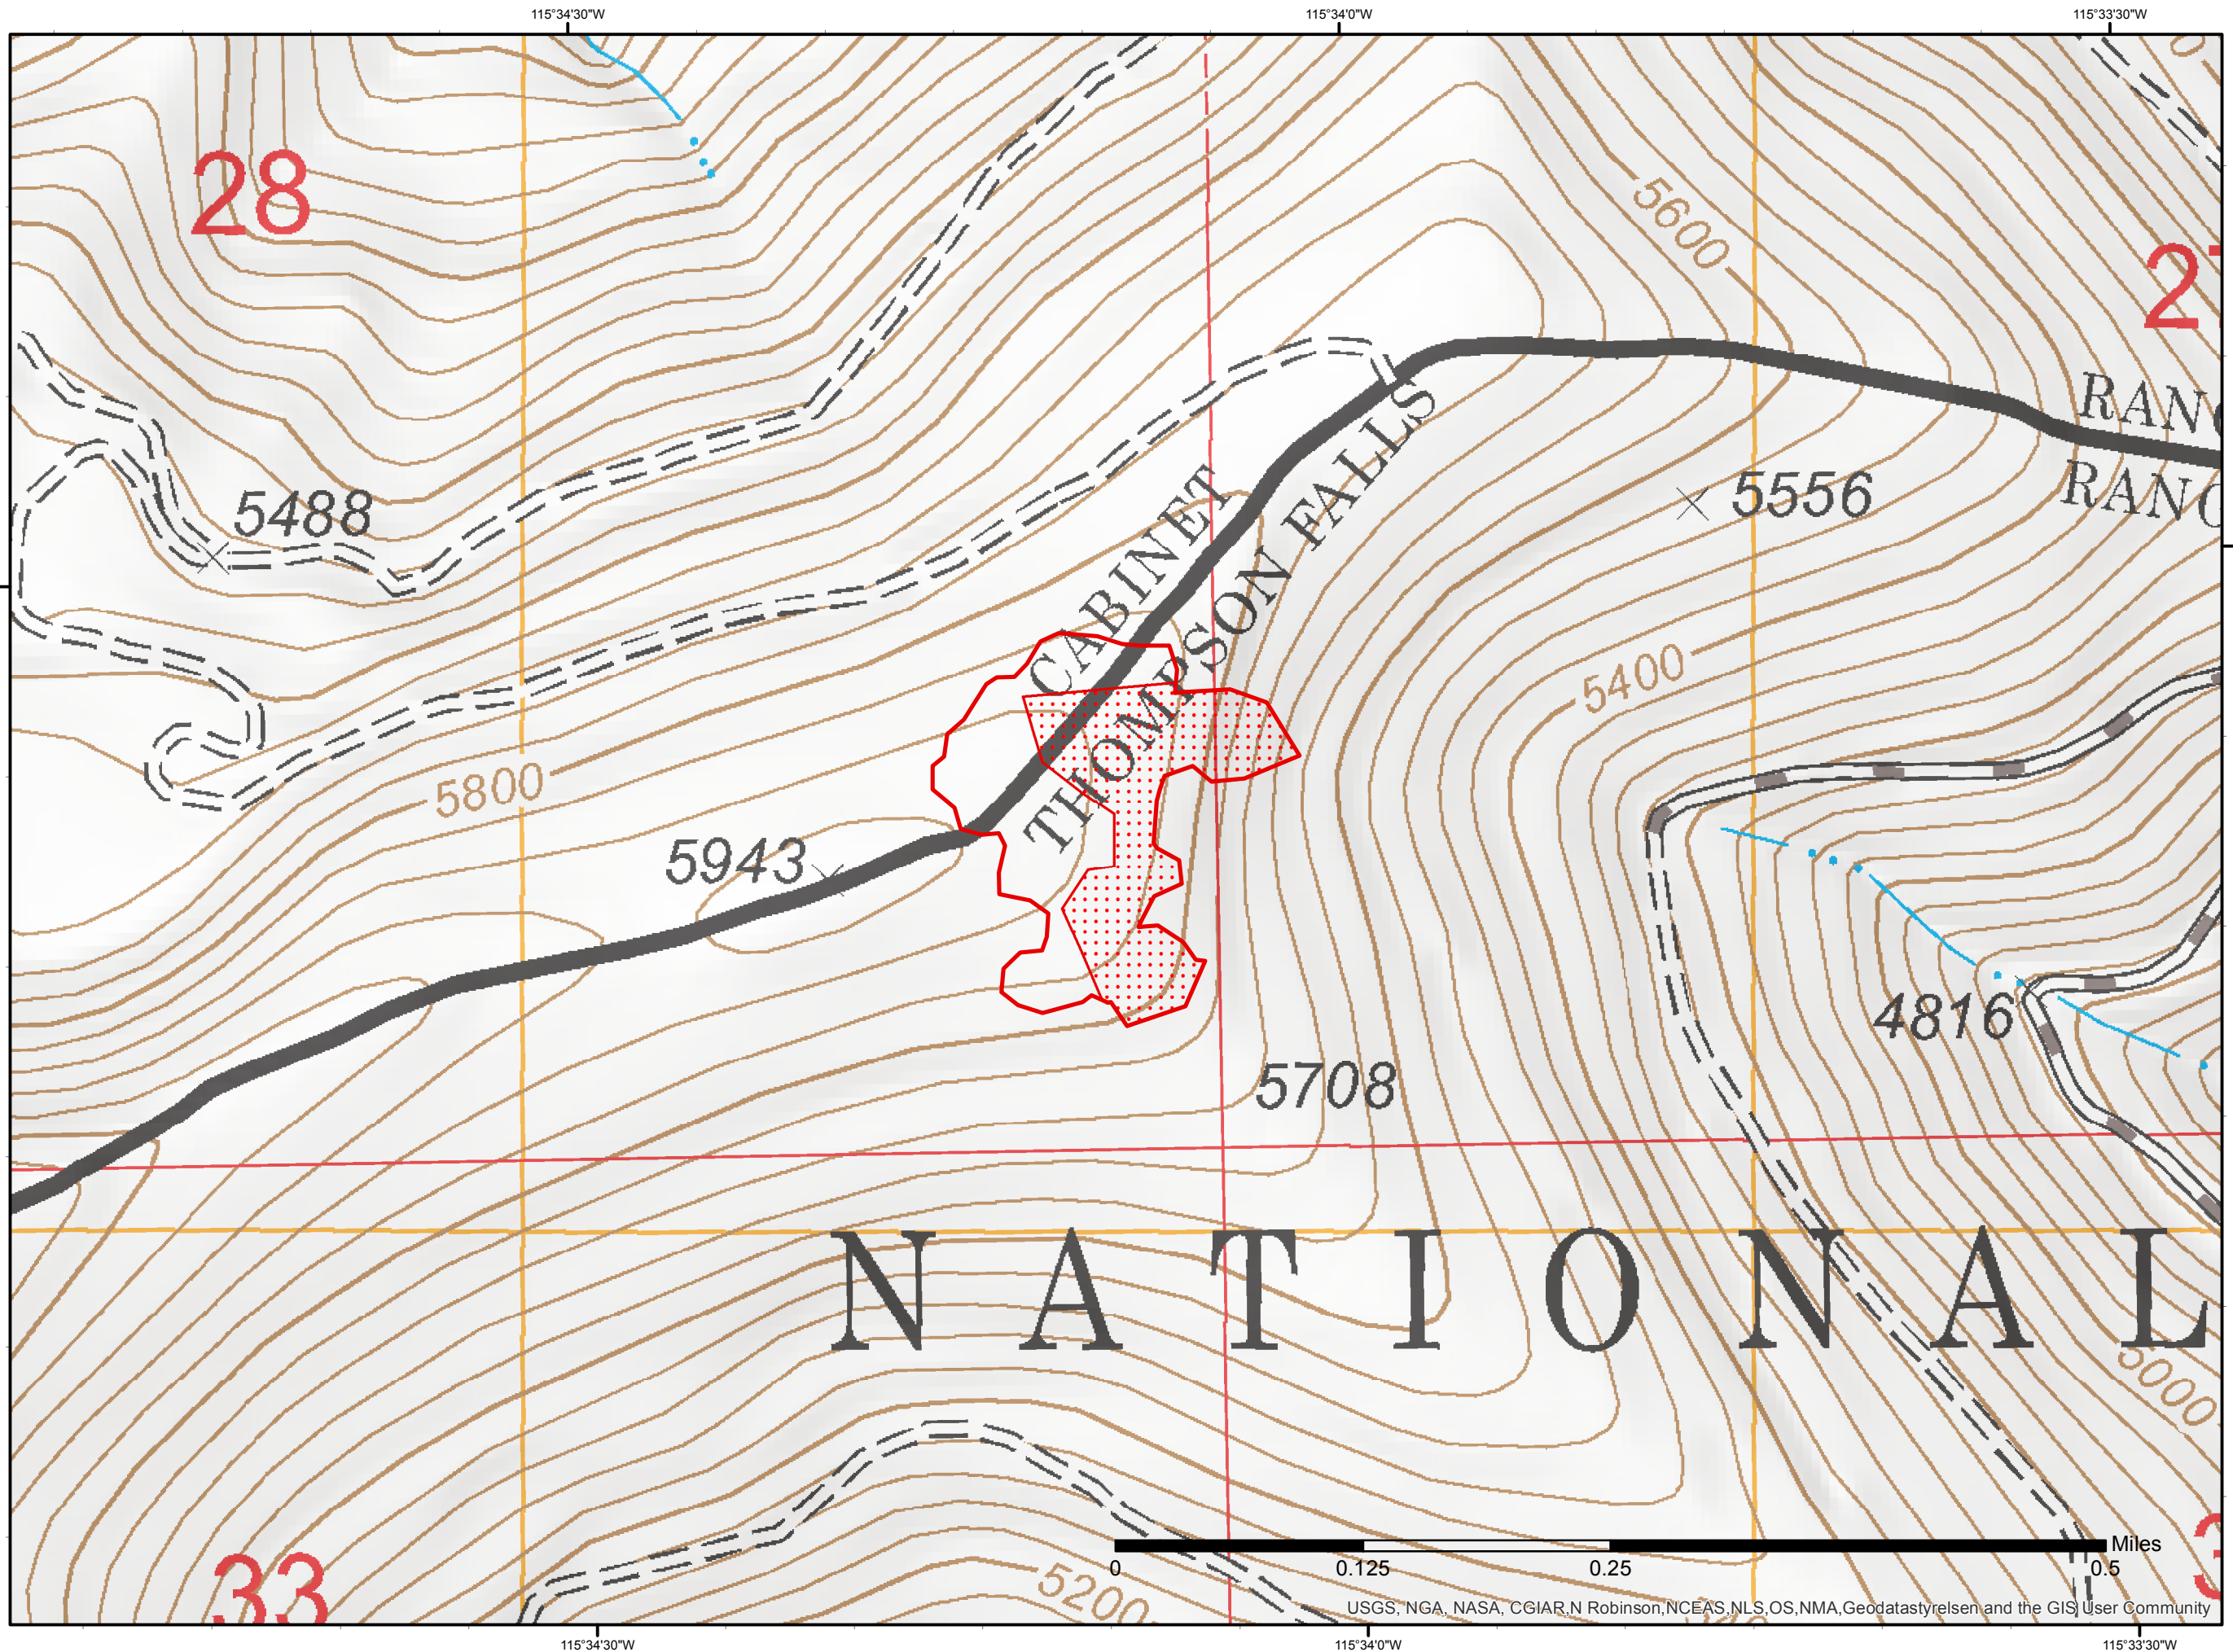

Highway 200 Complex
Unk 1
Infrared Map

Imagery Date:
9/3/17 @ 0034 MDT
Total Complex Acres: 9,633
Unk 1 acres: 12
IRIN: Maximillian Wahlberg

- Legend**
- Isolated Heat Source
 - Heat Perimeter
 - Intense Heat
 - No data
 - Scattered Heat