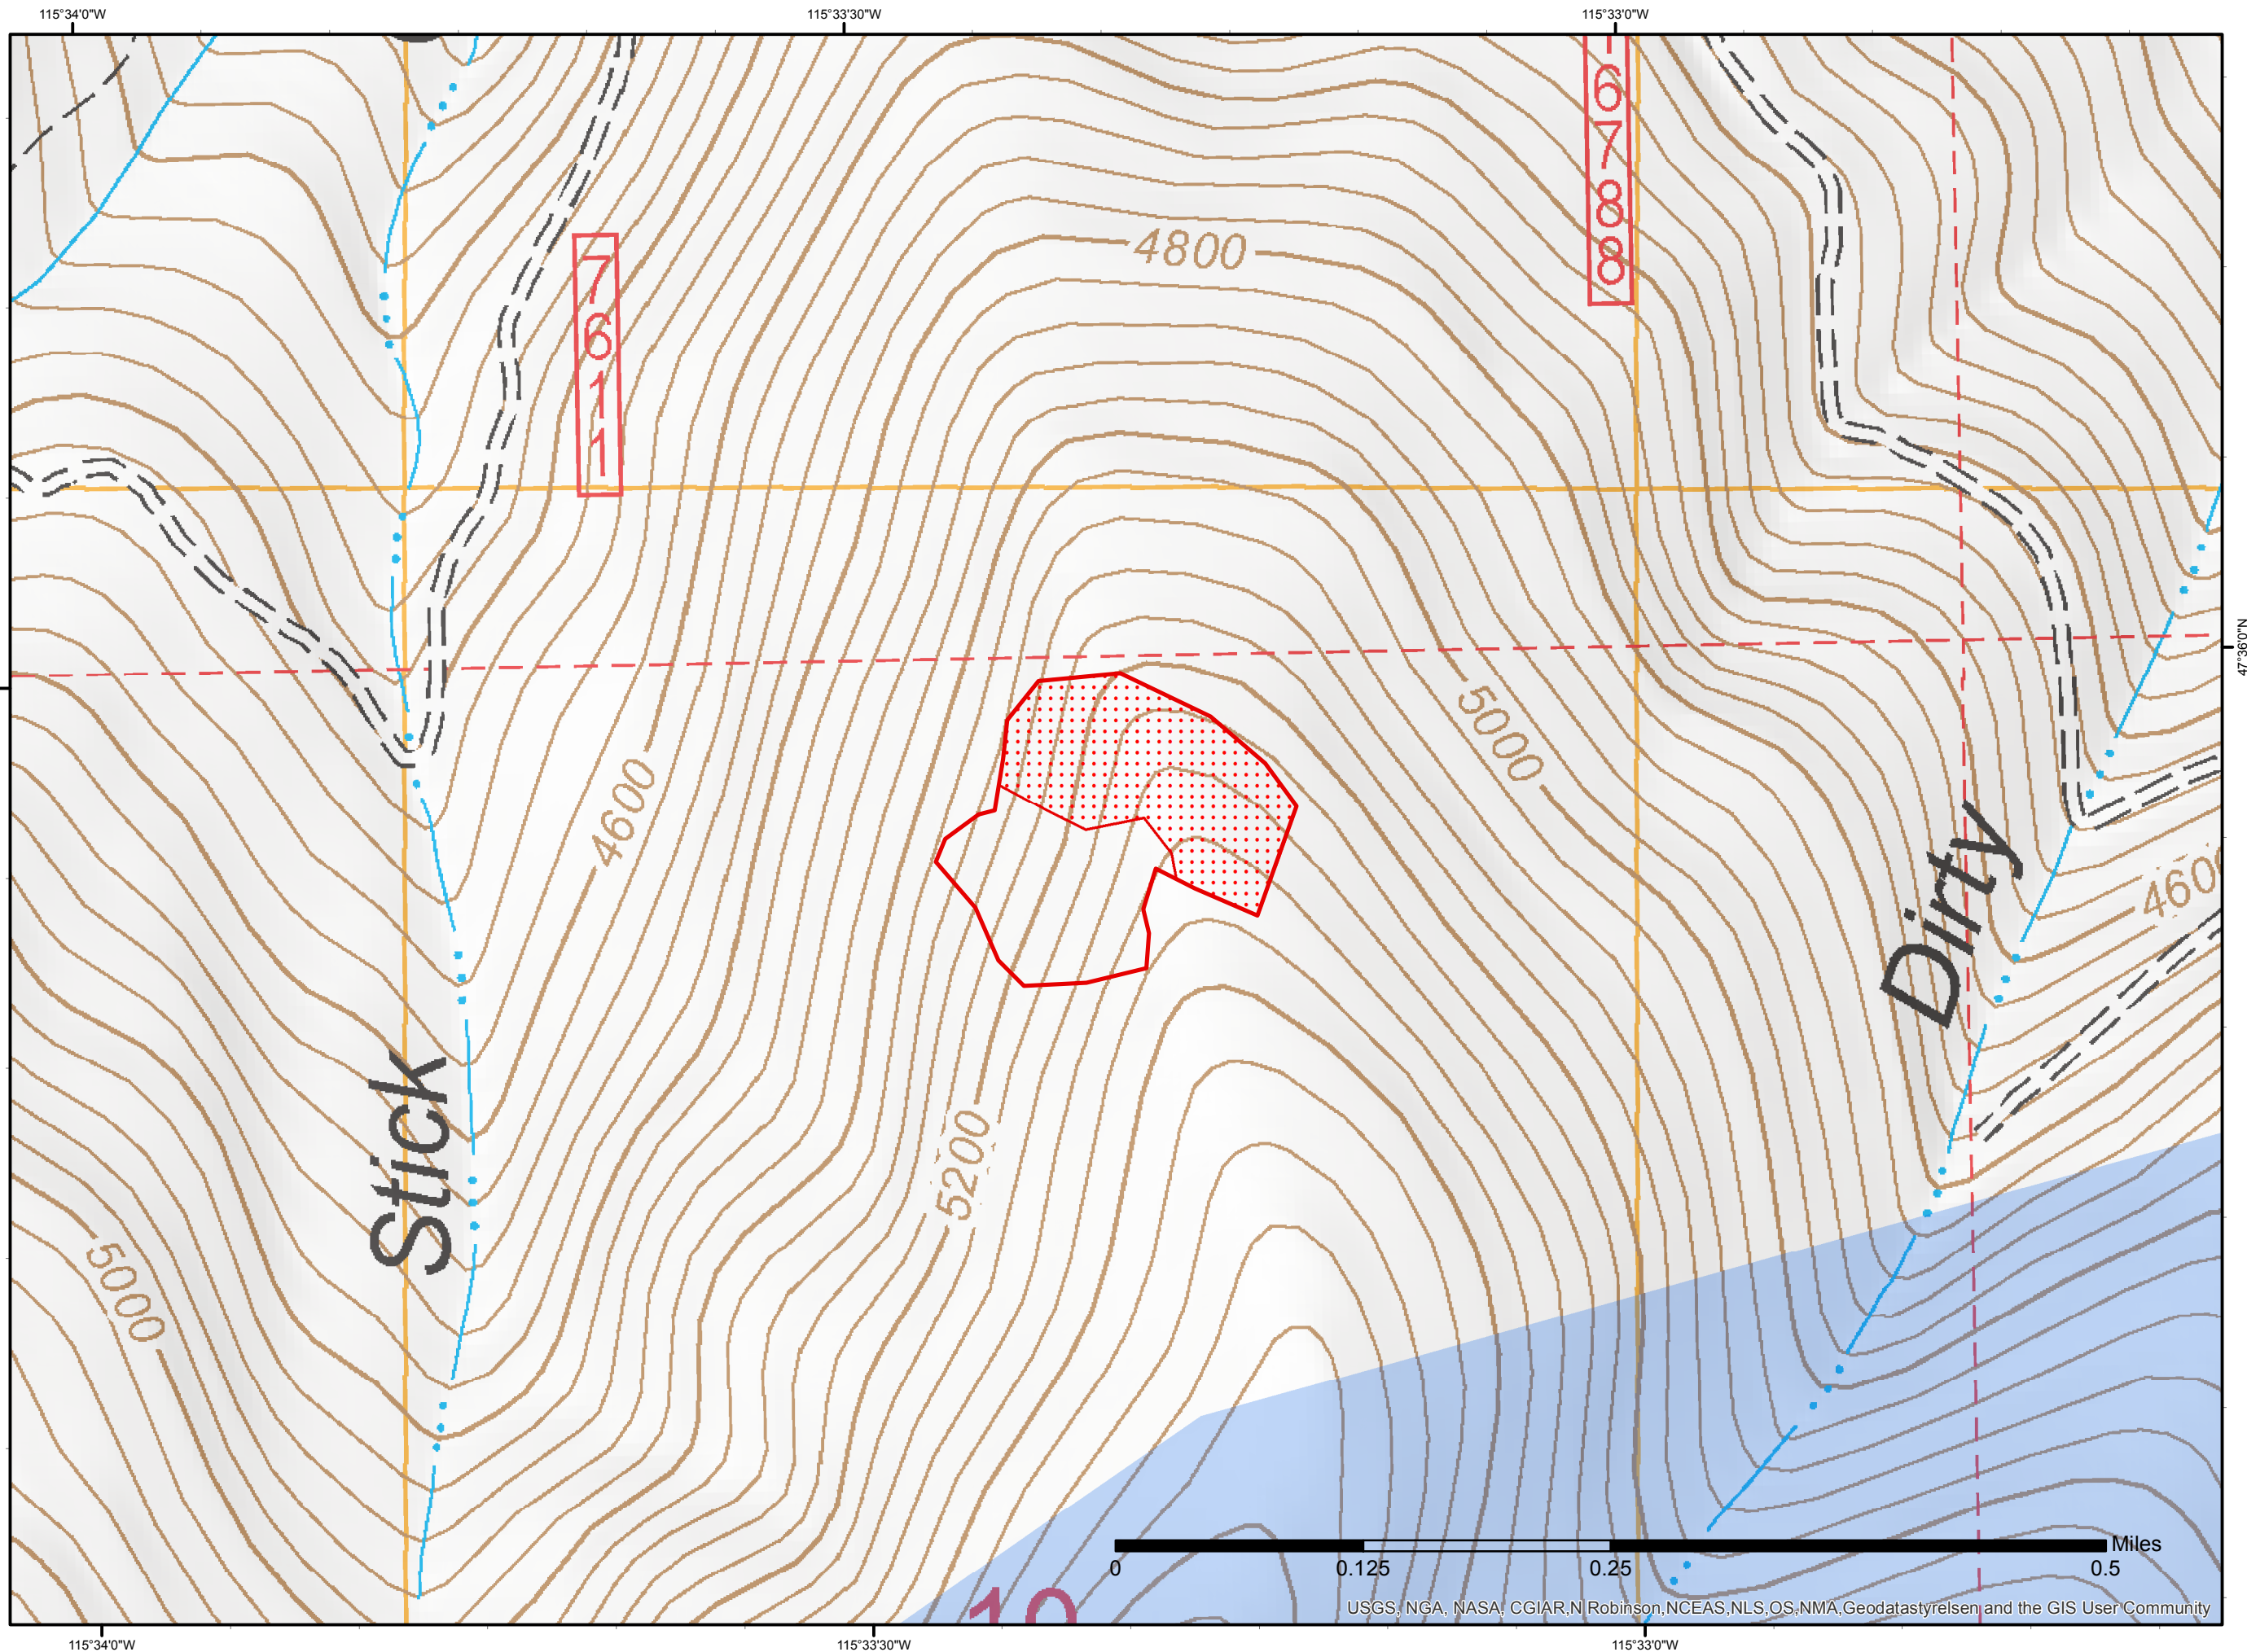

Highway 200 Complex Unk 2 Infrared Map

Imagery Date:
9/3/17 @ 0034 MDT
Total Complex Acres: 9,633
Unk 2 acres: 12
IRIN: Maximillian Wahlberg

- Legend**
- Isolated Heat Source
 - Heat Perimeter
 - Intense Heat
 - No data
 - Scattered Heat