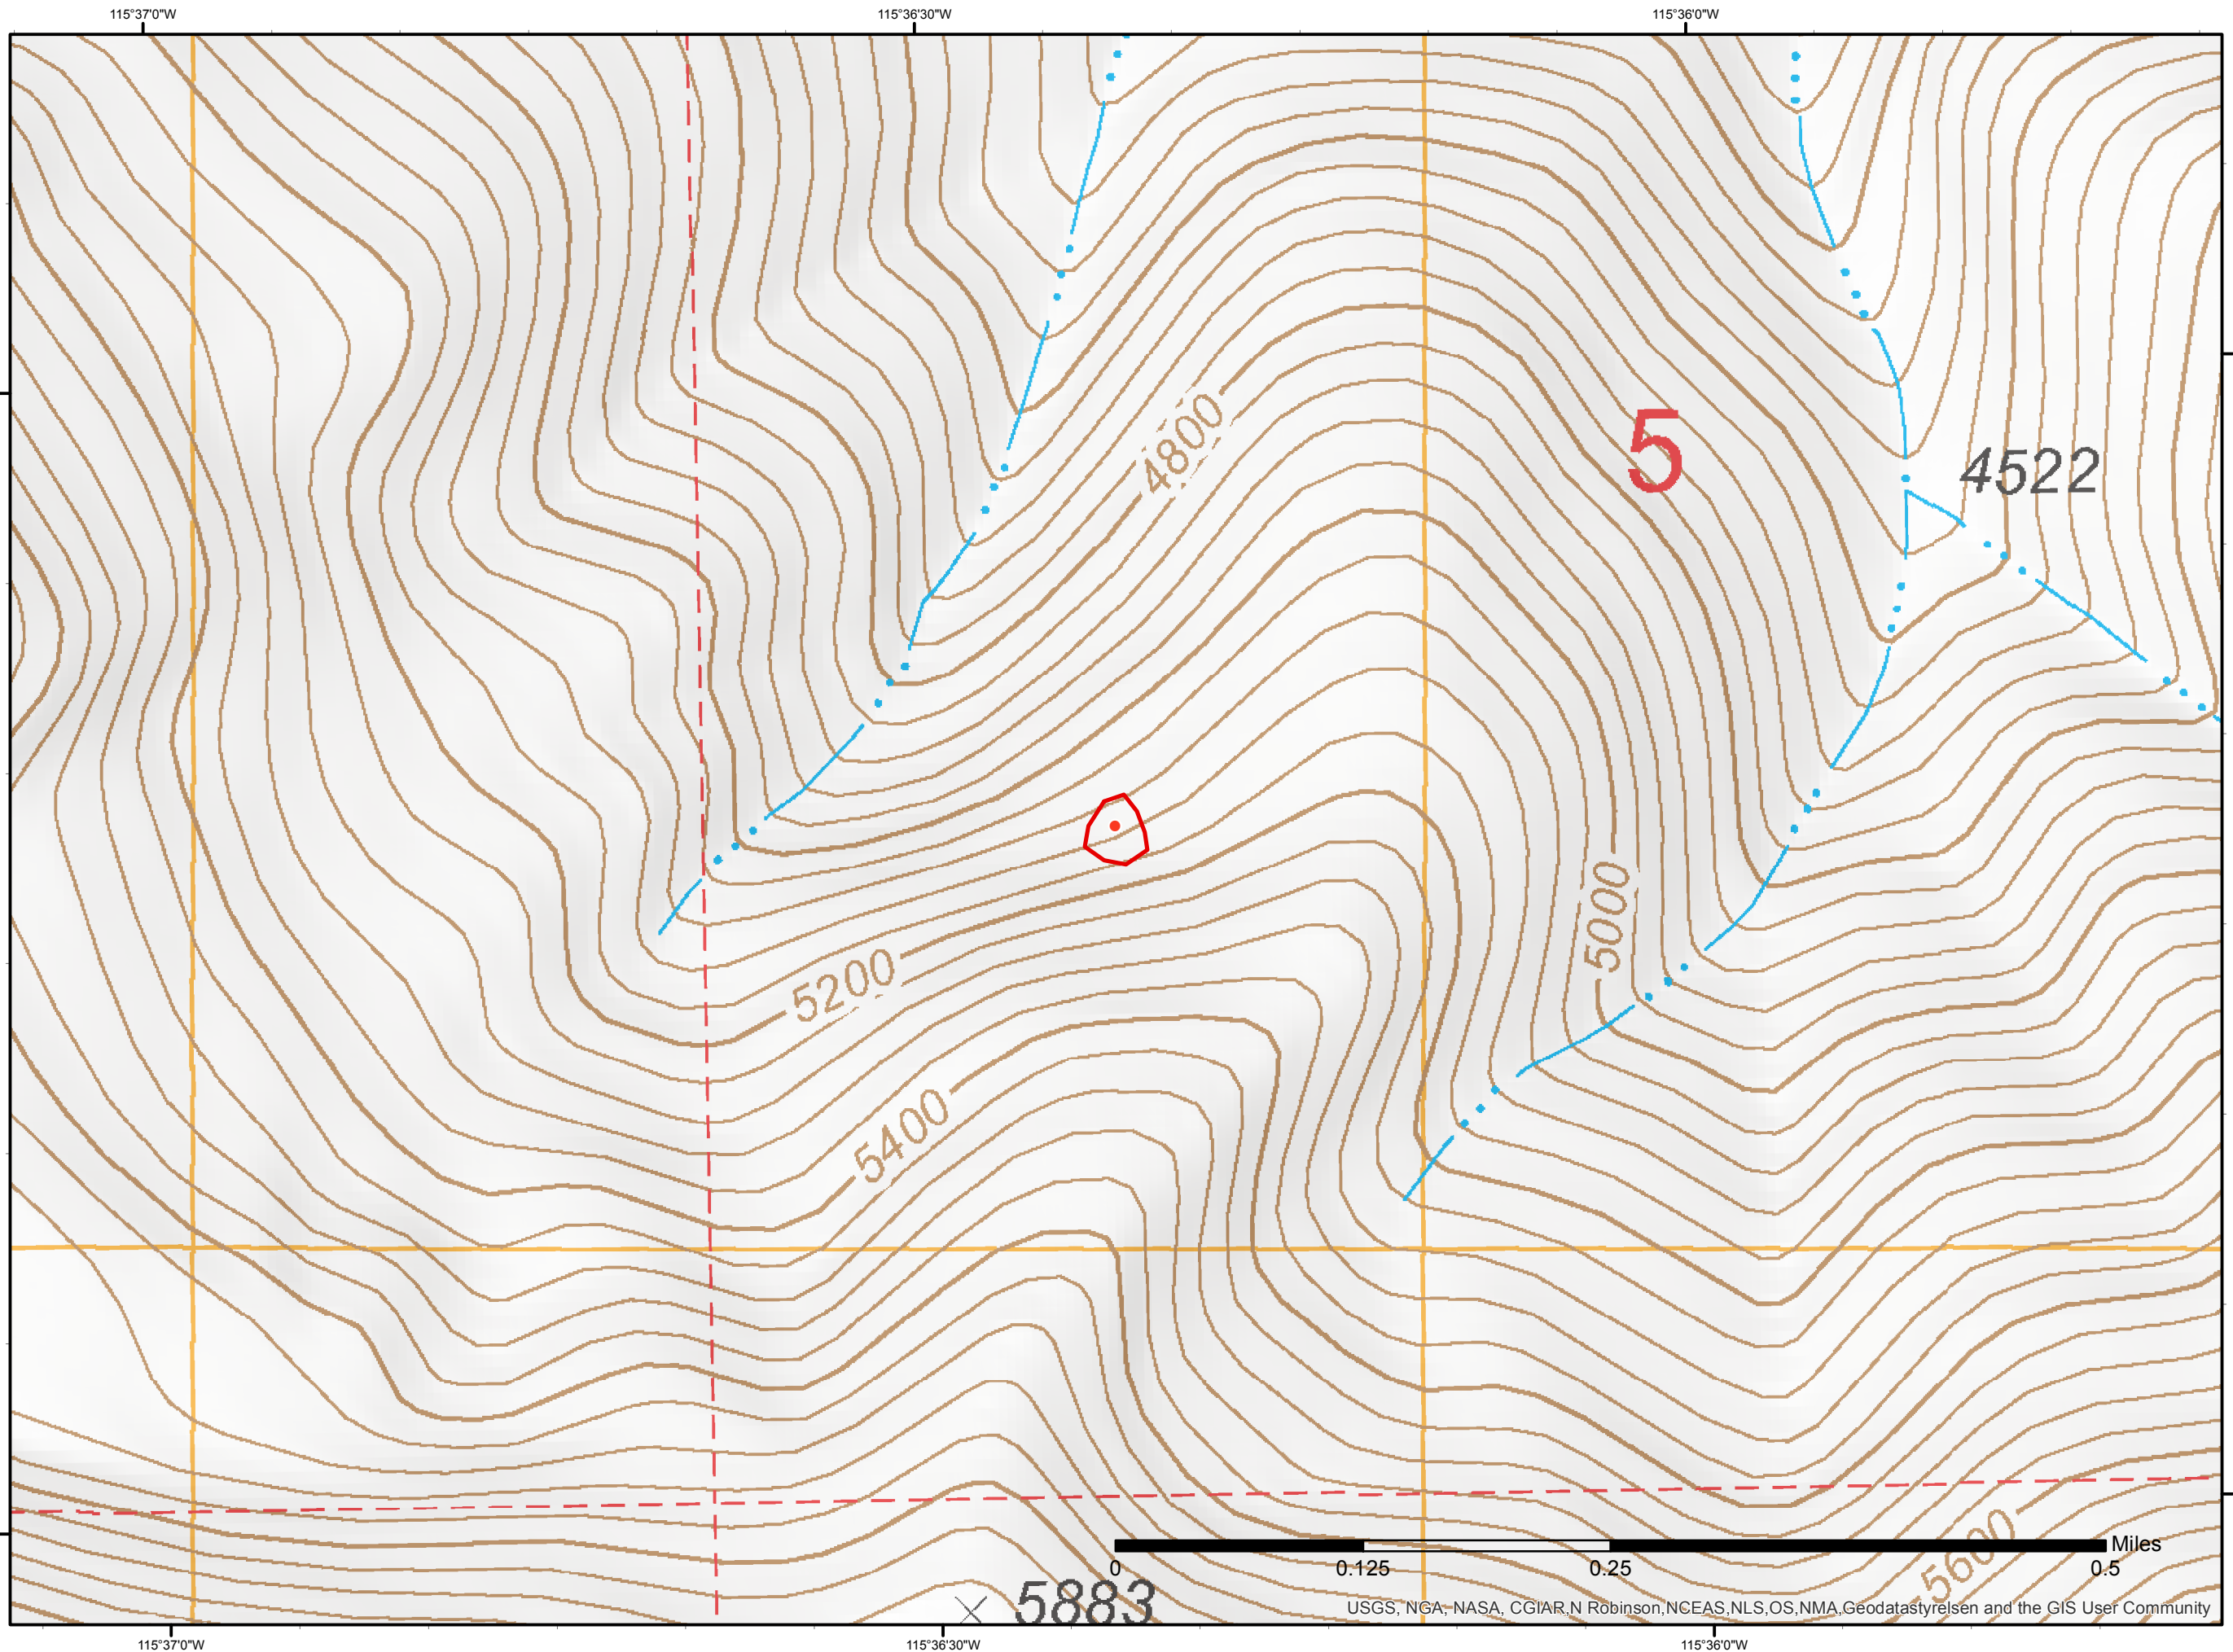

Highway 200 Complex Unk 8 Infrared Map

Imagery Date:
9/3/17 @ 0034 MDT
Total Complex Acres: 9,633
Unk 8 acres: 0
IRIN: Maximillian Wahlberg

- Legend**
- Isolated Heat Source
 - Heat Perimeter
 - Intense Heat
 - No data
 - Scattered Heat

USGS, NGA, NASA, CGIAR, N Robinson, NCEAS, NLS, OS, NMA, Geodatastyrelsen and the GIS User Community