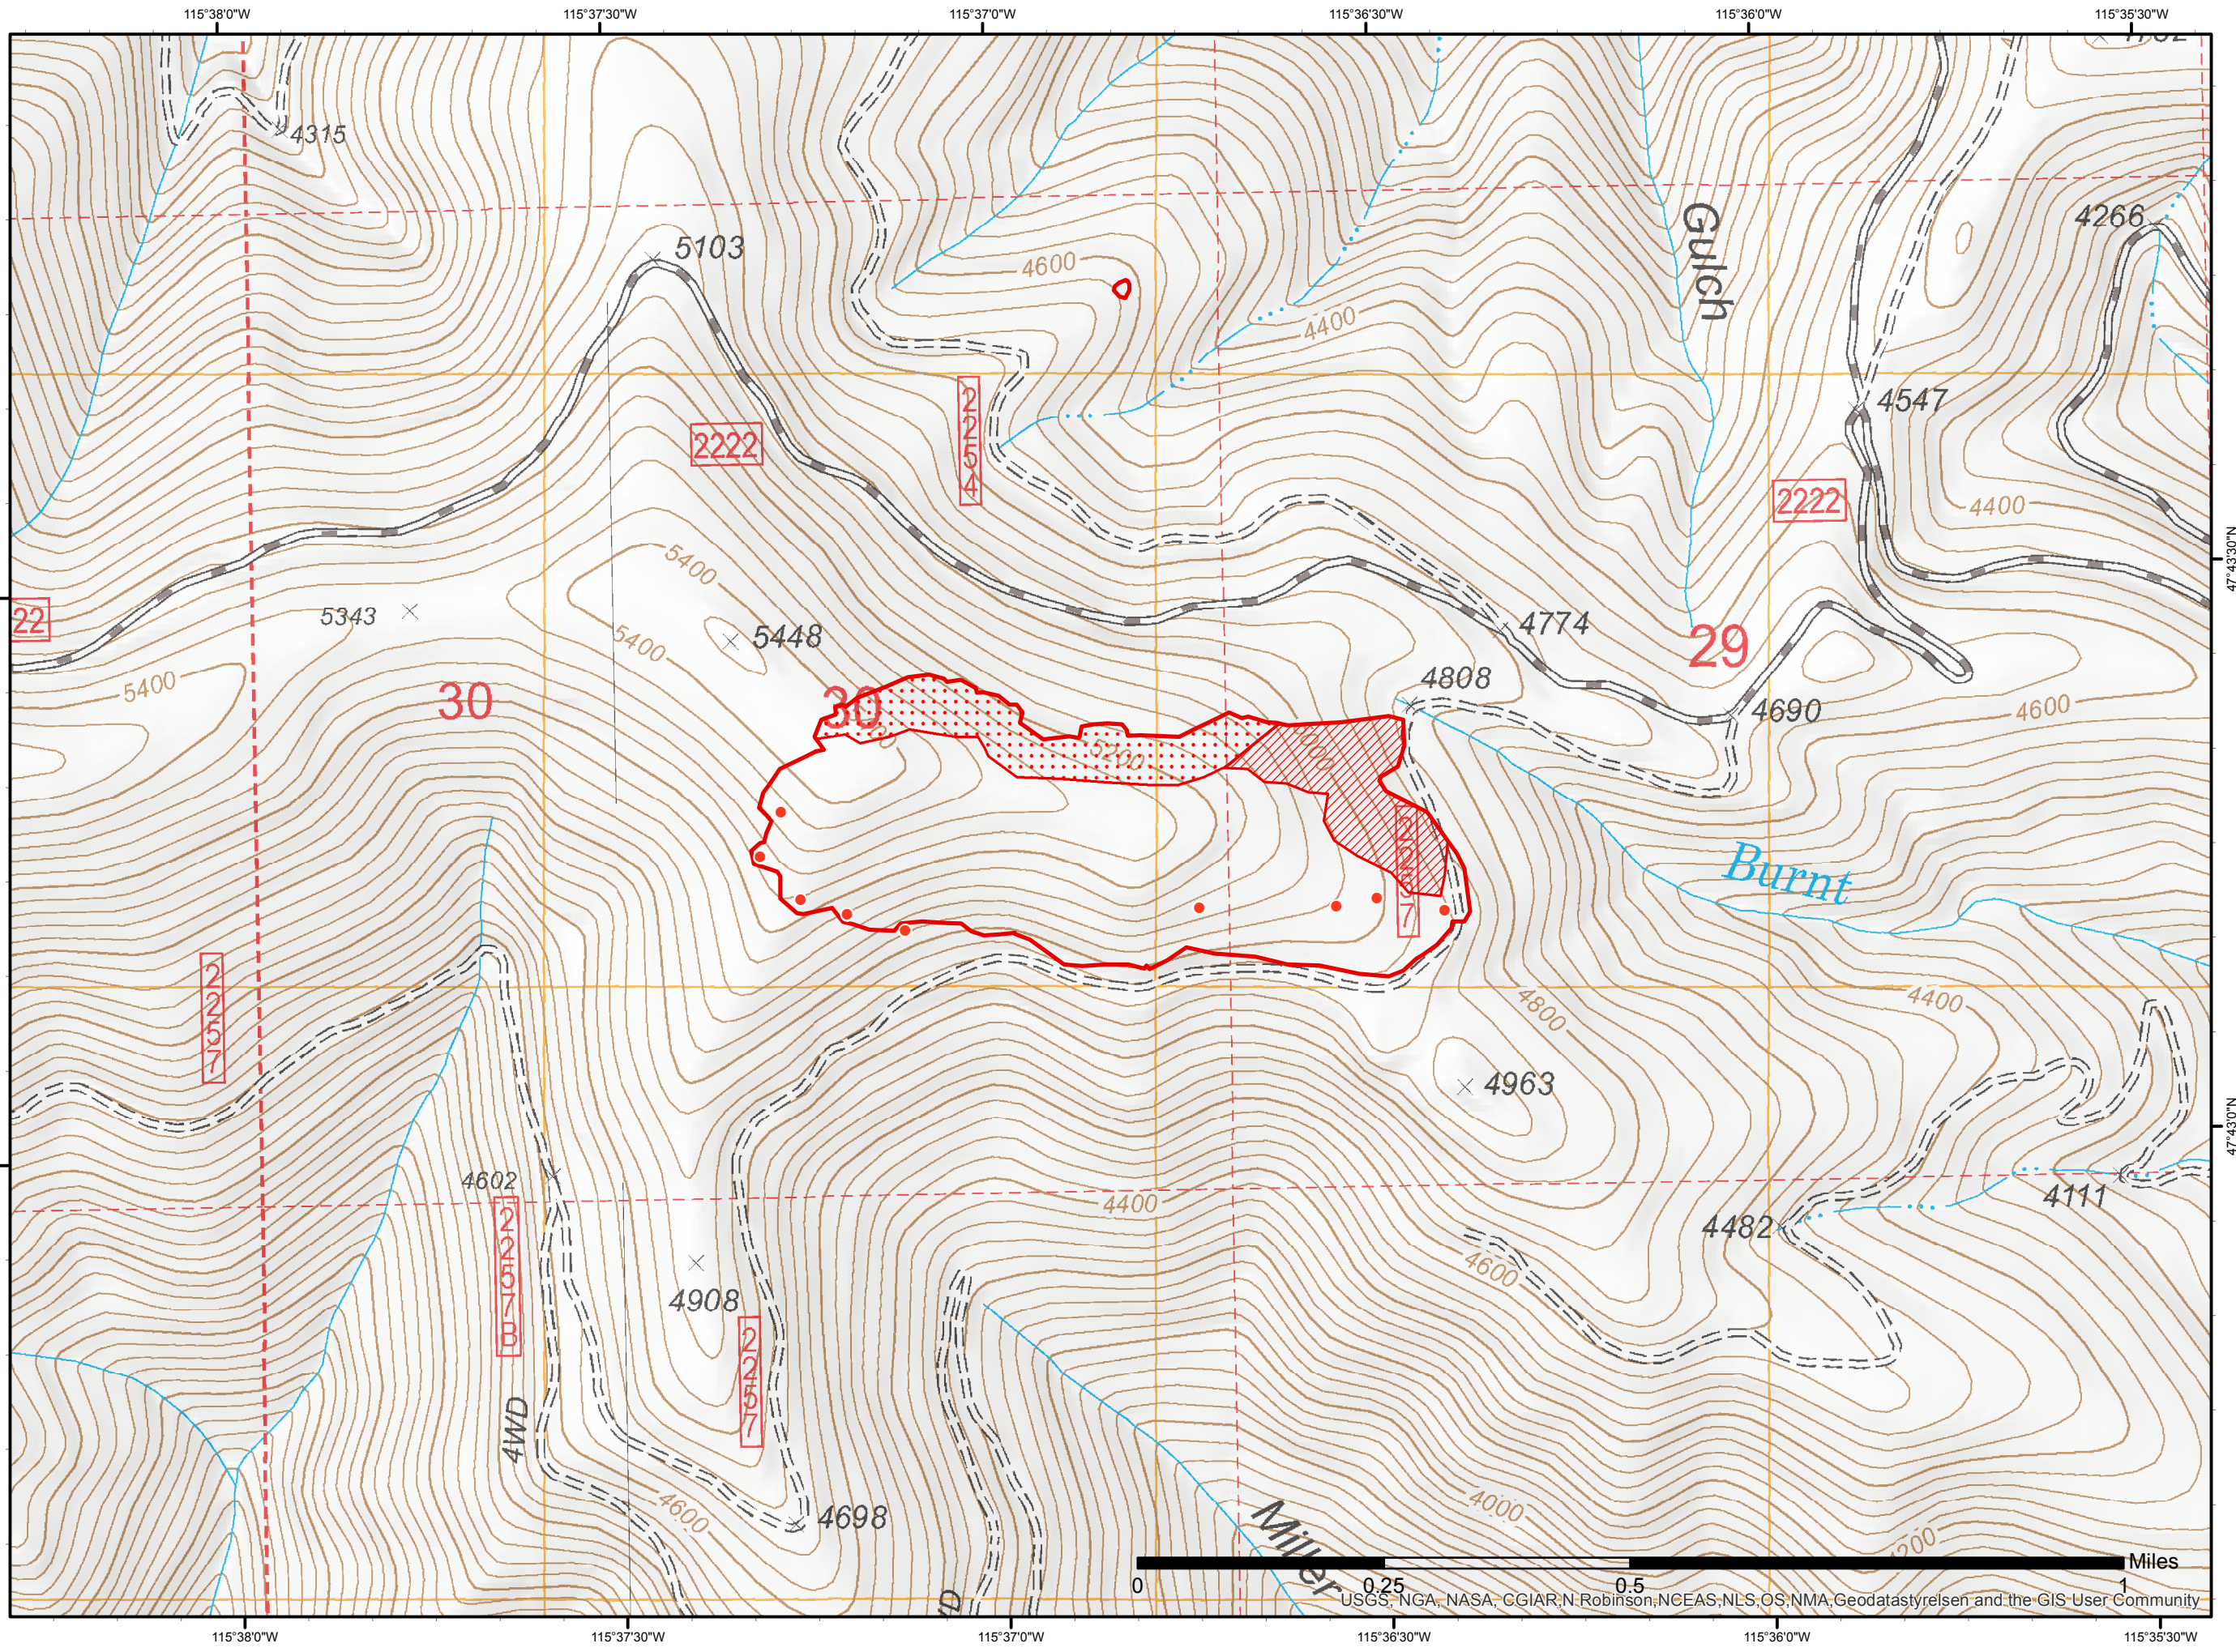

Highway 200 Complex Reader Infrared Map

Imagery Date:
9/3/17 @ 2350 MDT
Total Complex Acres: 18,164
Reader acres: 100
IRIN: Maximillian Wahlberg

- Legend**
- Isolated Heat Source
 - Heat Perimeter
 - Intense Heat
 - No data
 - Scattered Heat

USGS, NGA, NASA, CGIAR, N. Robinson, NCEAS, NLS, OS, NMA, Geodatastyrelsen and the GIS User Community