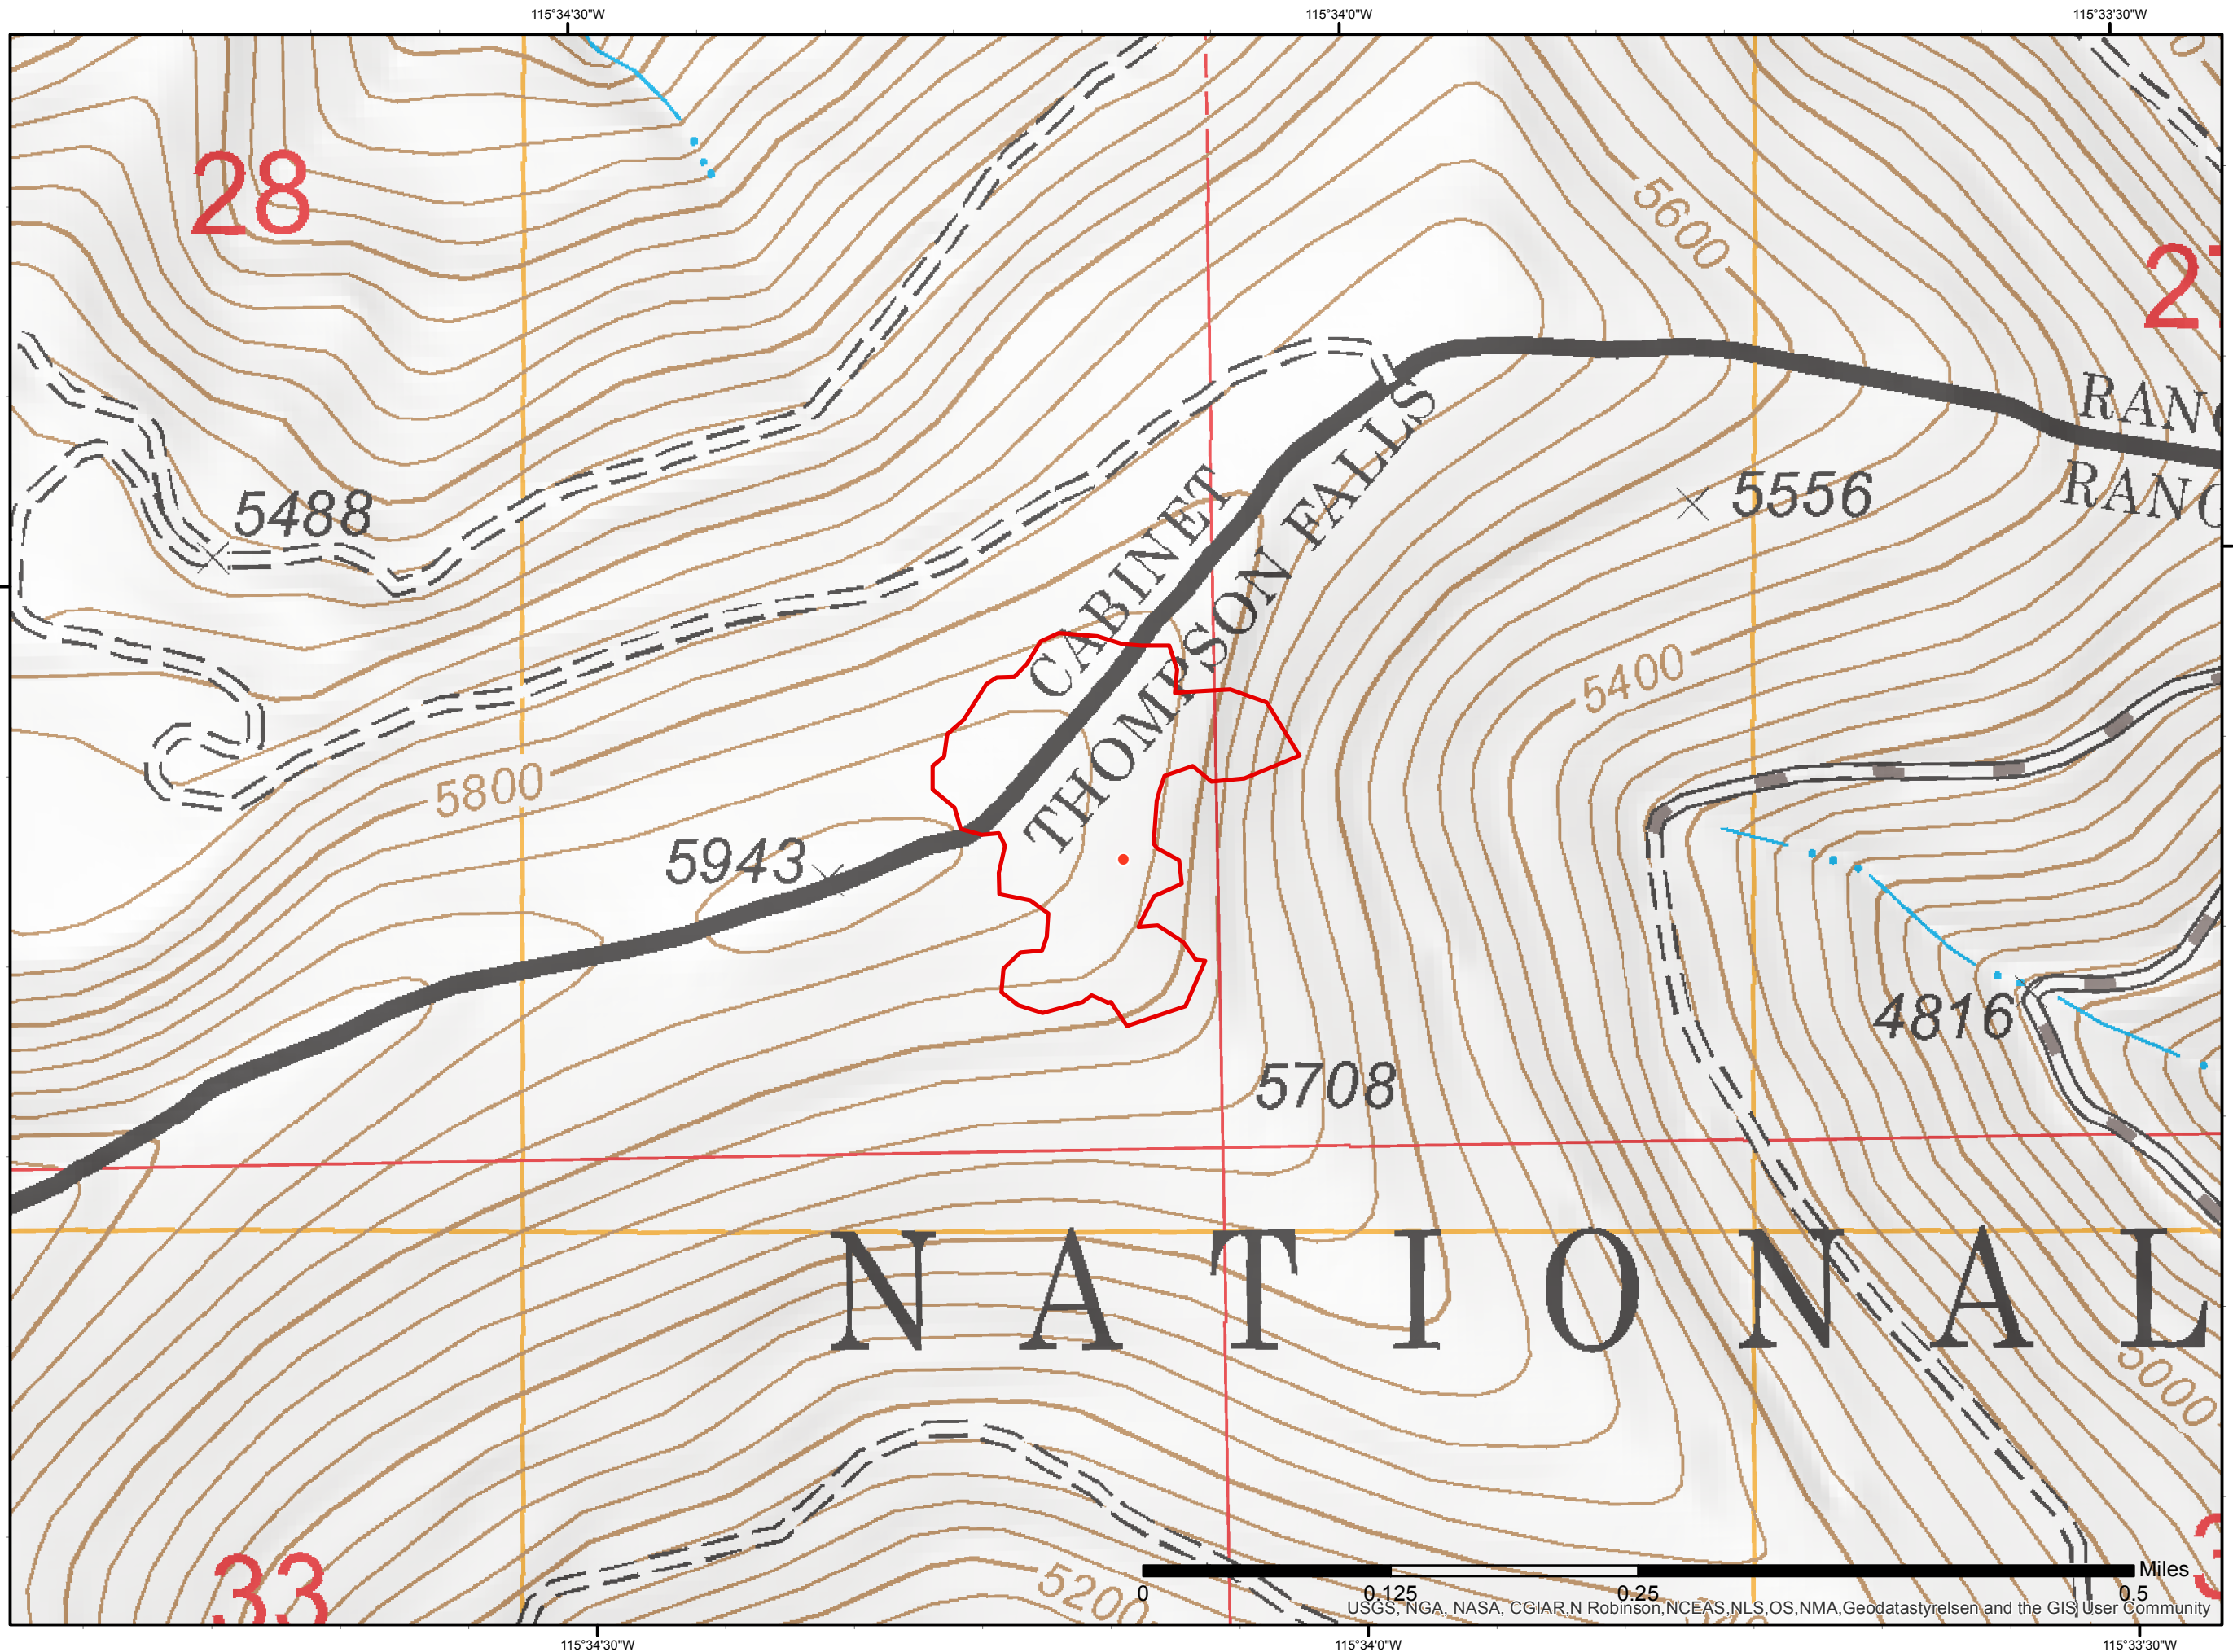

Highway 200 Complex  
Unk 1  
Infrared Map

Imagery Date:  
9/3/17 @ 2350 MDT  
Total Complex Acres: 18,164  
Unk 1 acres: 12  
IRIN: Maximillian Wahlberg

- Legend**
- Isolated Heat Source
  - Heat Perimeter
  - Intense Heat
  - No data
  - Scattered Heat