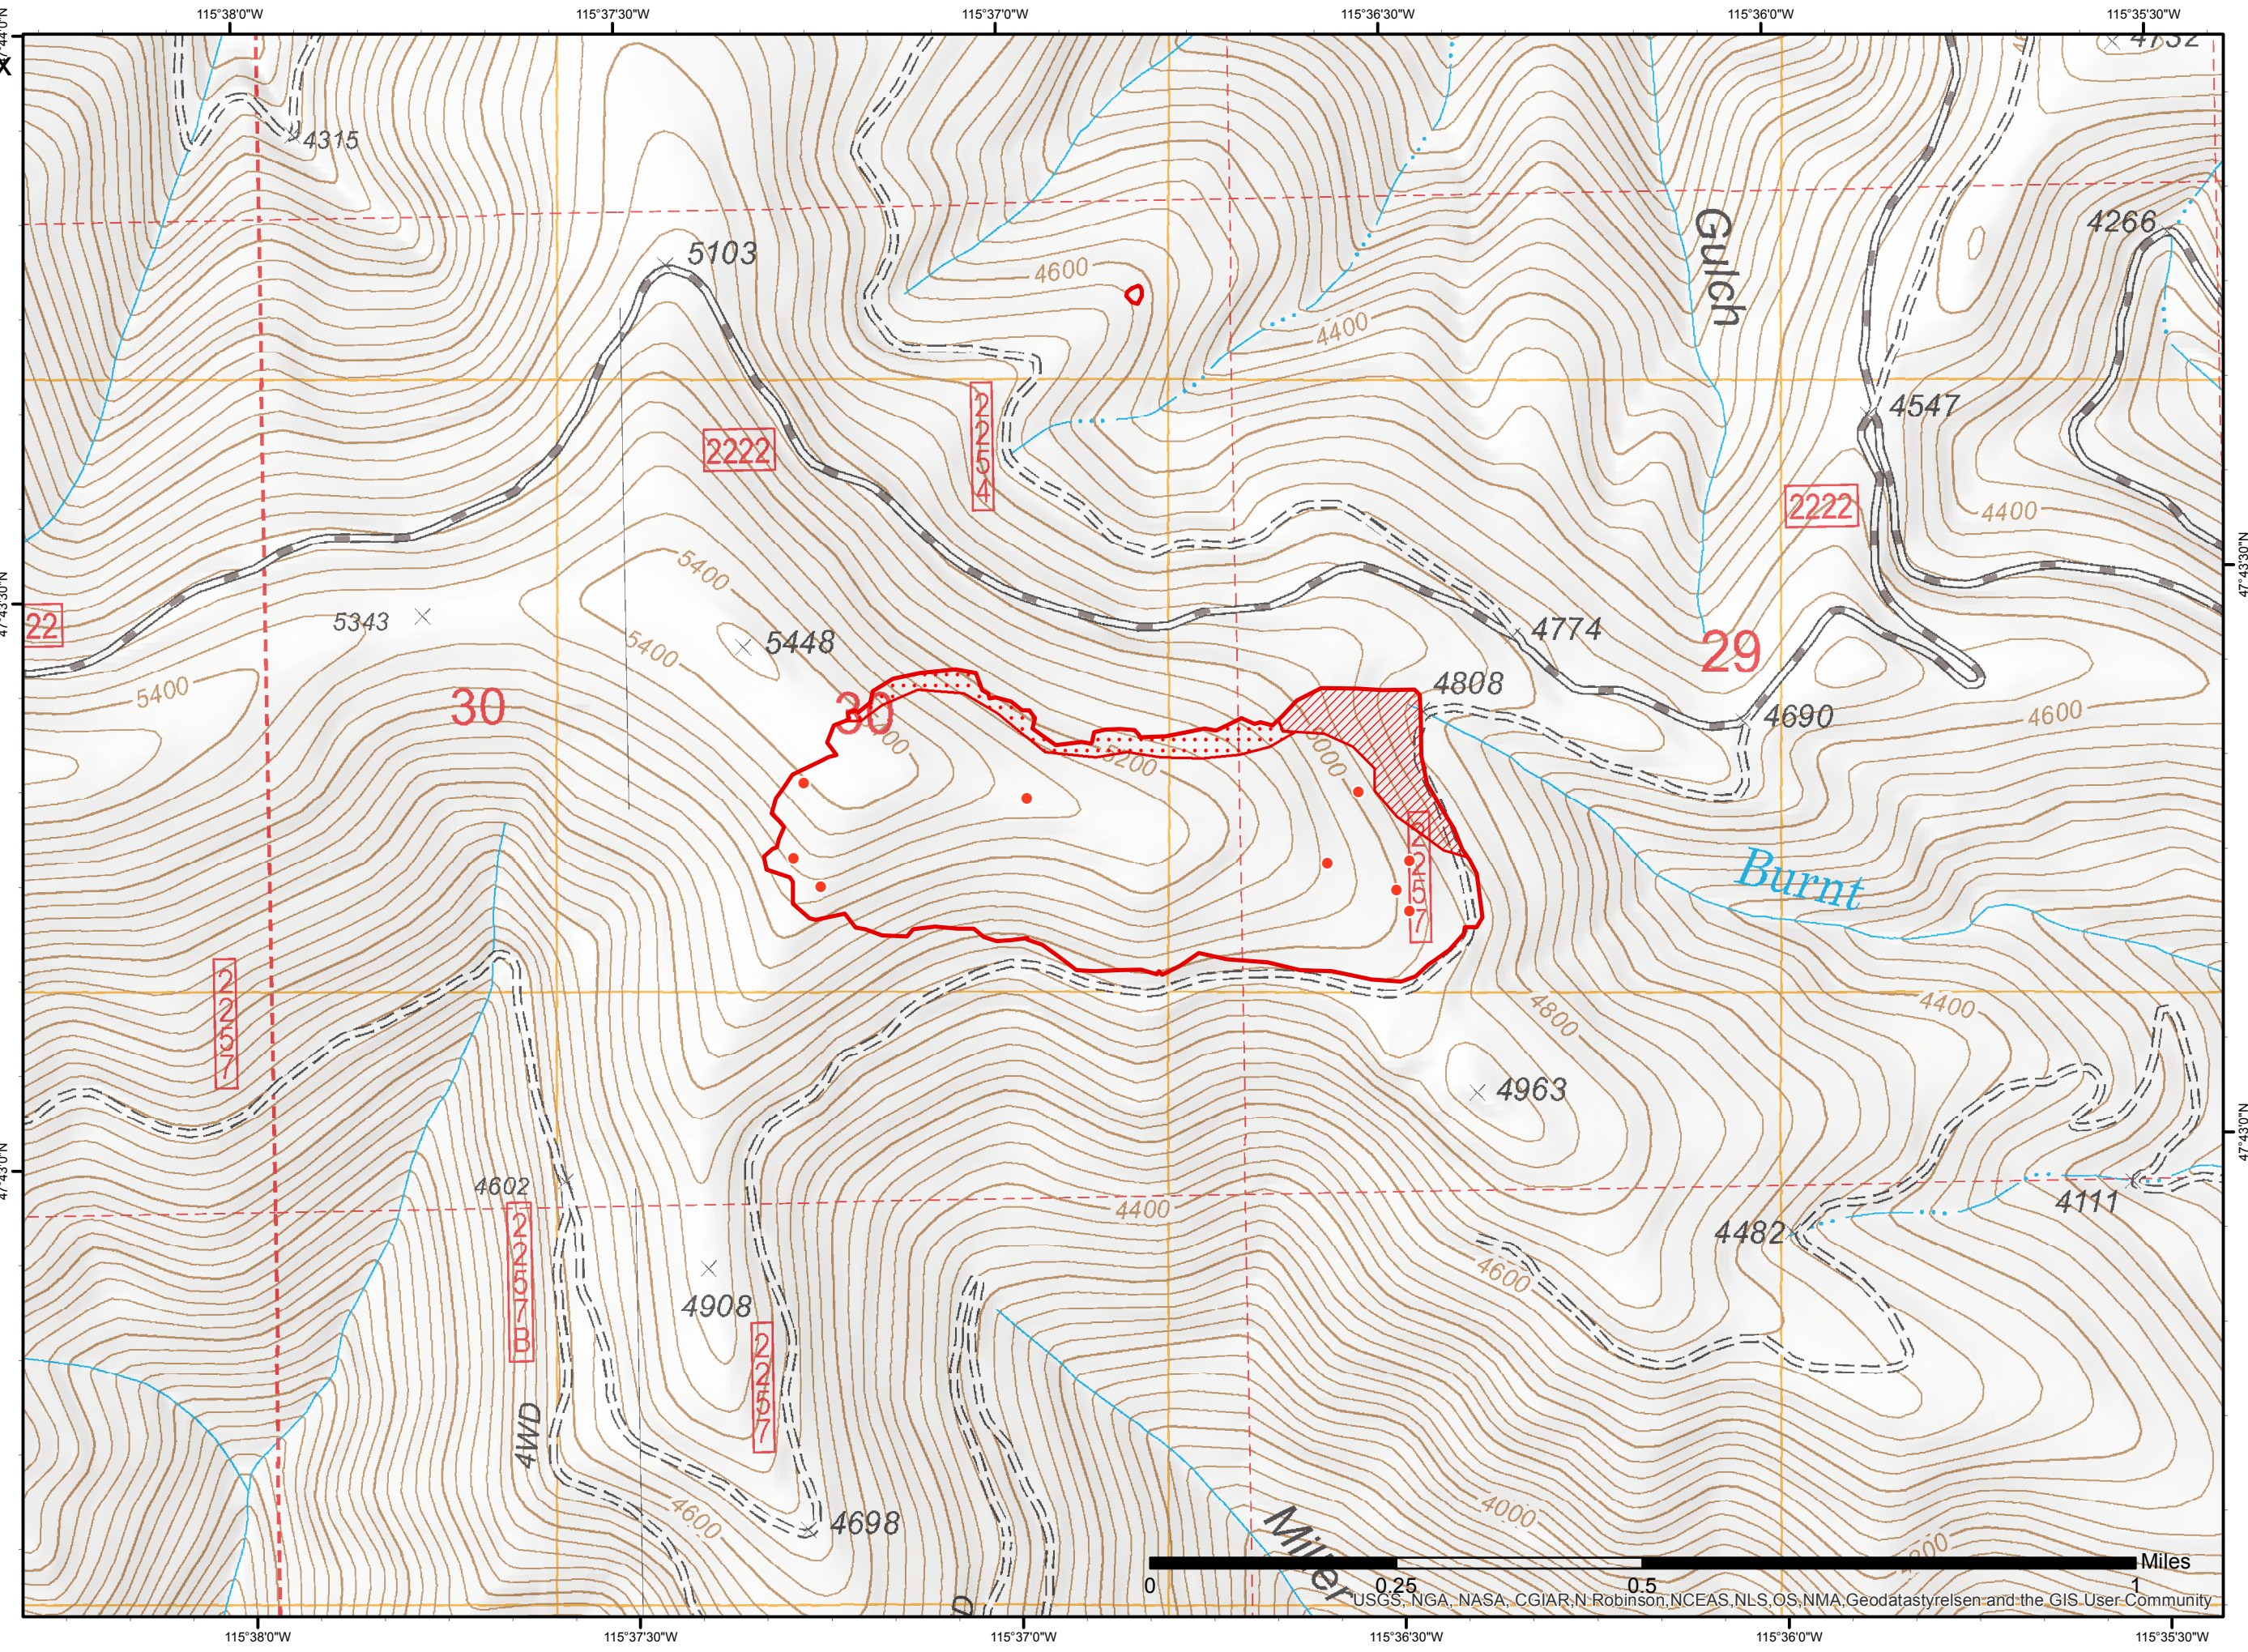

Highway 200 Complex Reader Infrared Map

Imagery Date:
9/5/17 @ 0309 MDT
Total Complex Acres: 22,038
Reader acres: 106
IRIN: Maximillian Wahlberg

- Legend**
- Isolated Heat Source
 - Heat Perimeter
 - Intense Heat
 - No data
 - Scattered Heat

USGS, NGA, NASA, CGIAR, N. Robinson, NCEAS, NLS, OS, NMA, Geodatastyrelsen and the GIS User Community