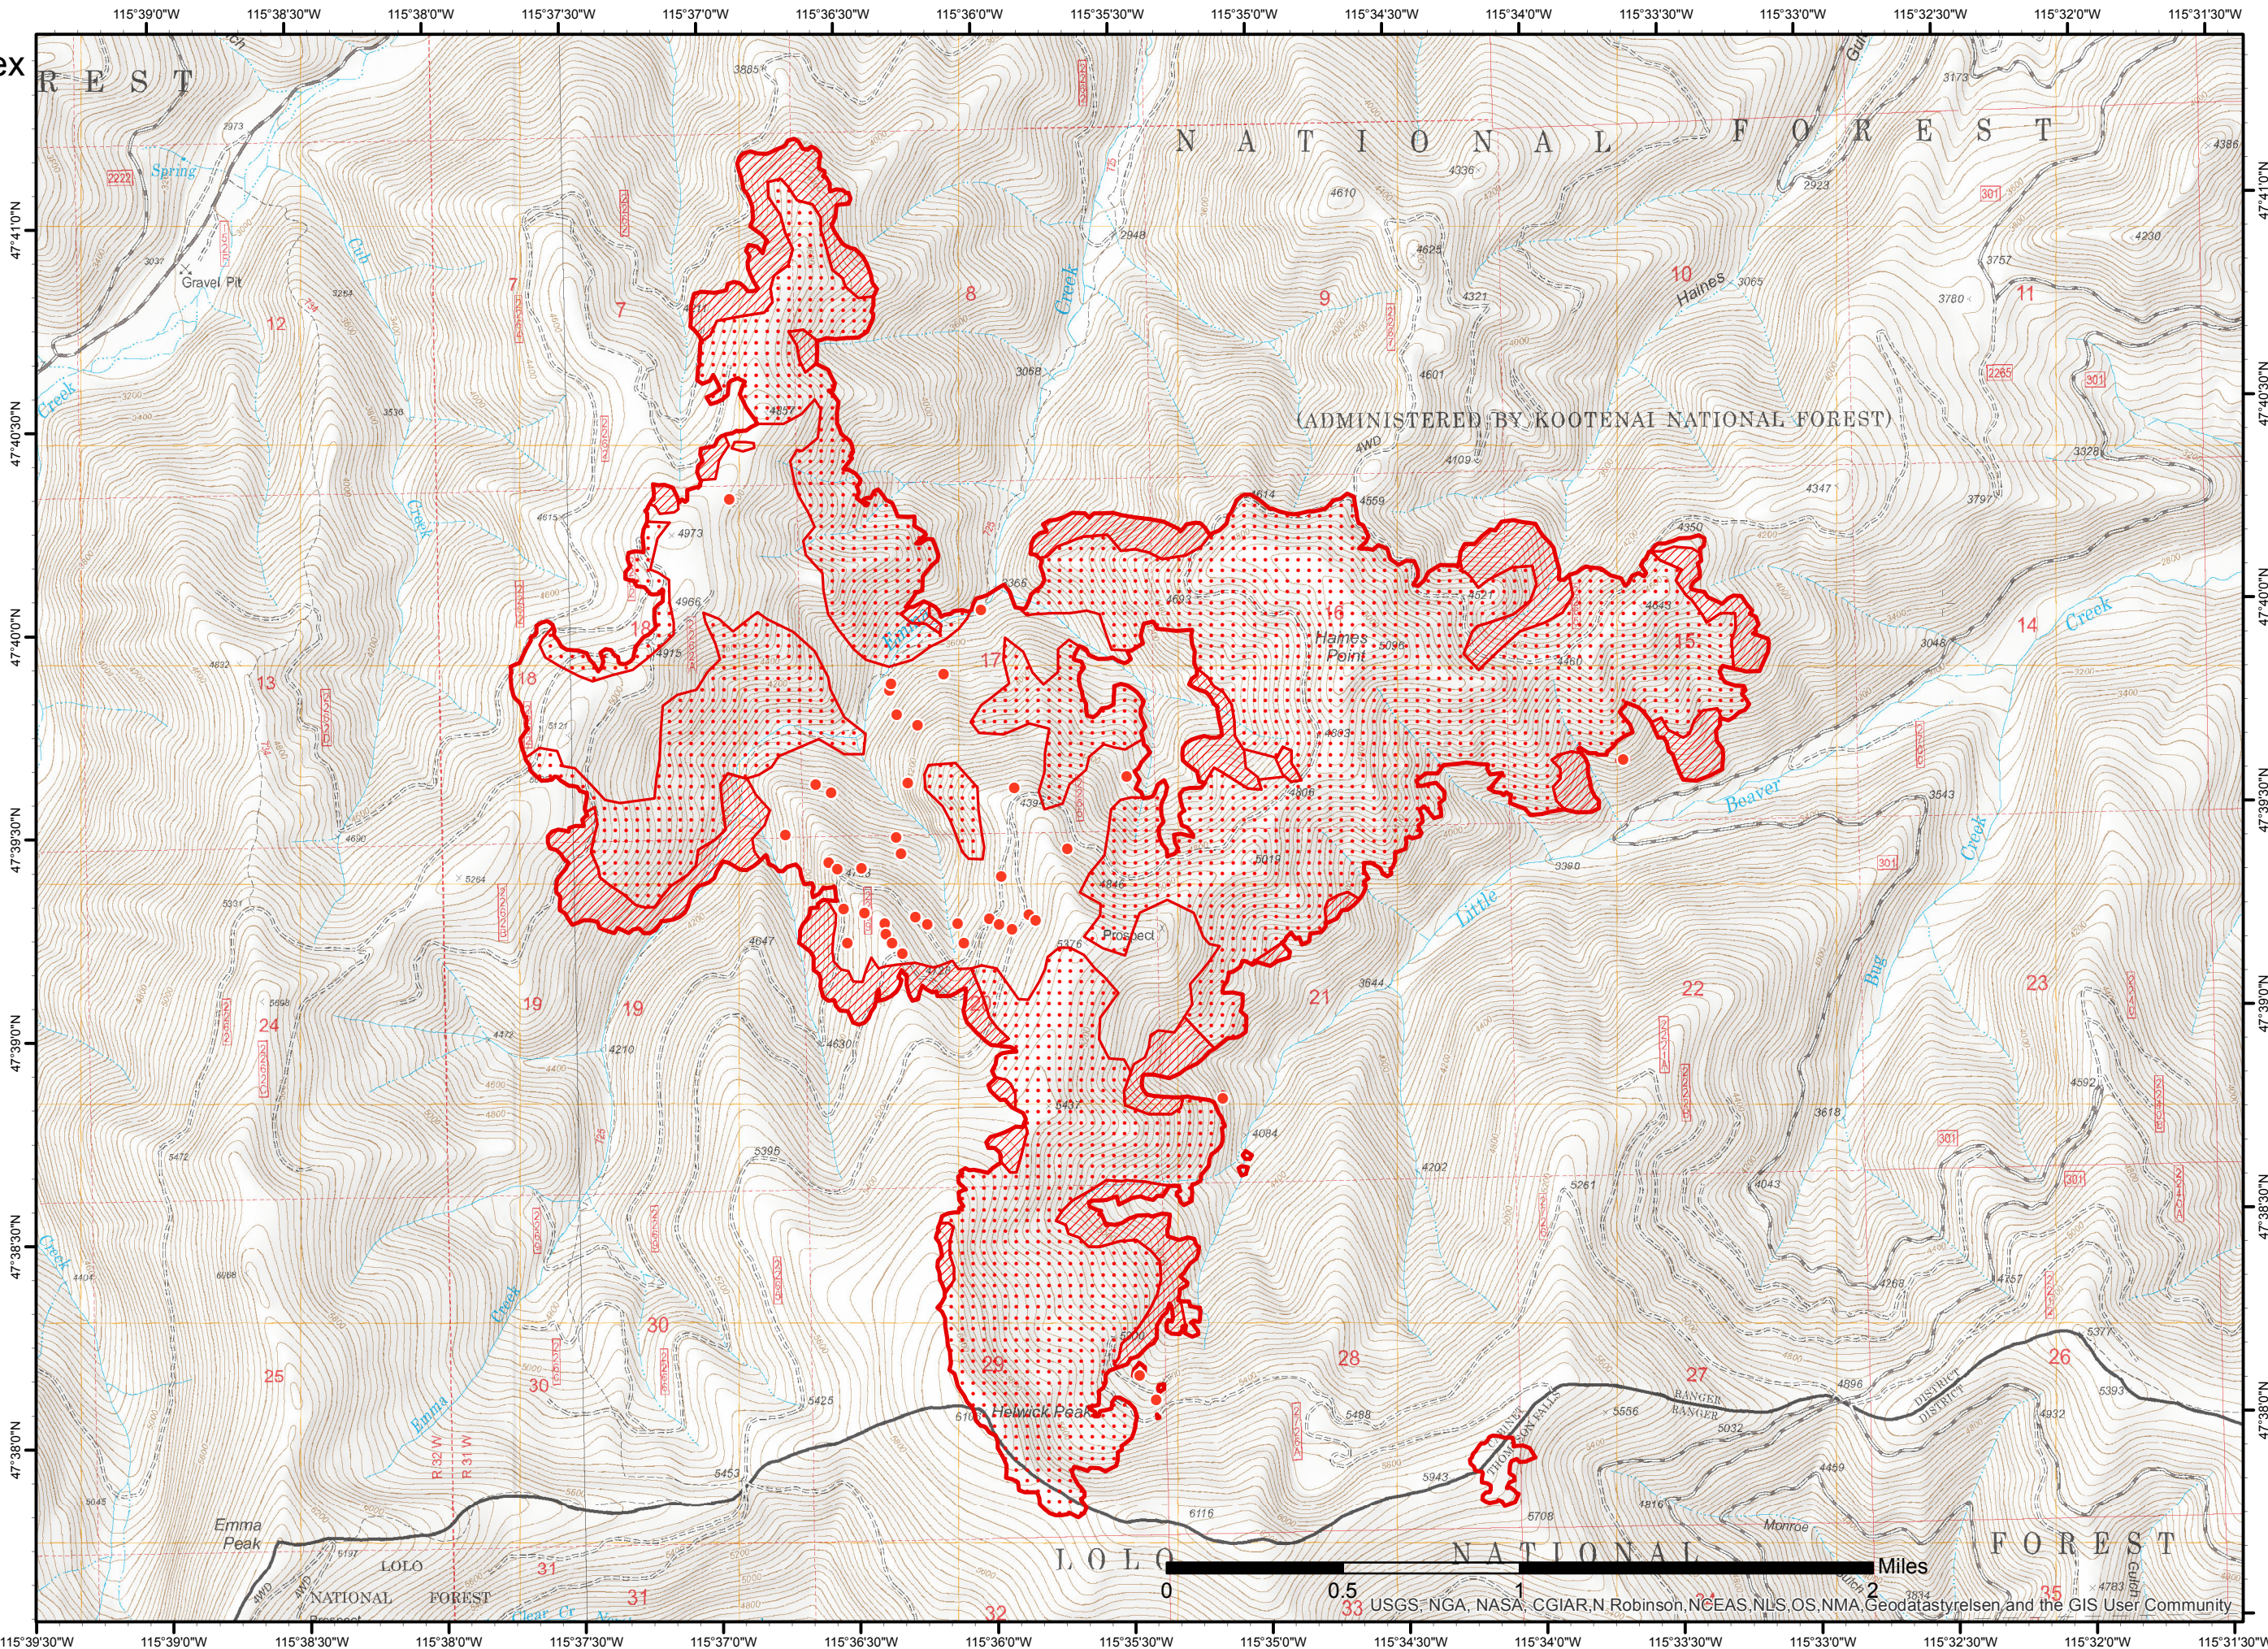

# Highway 200 Complex Cub Creek Infrared Map

Imagery Date:  
9/6/17 @ 0156 MDT  
Total Complex Acres: 18,355  
Cub Creek acres: 2858  
IRIN: Maximillian Wahlberg

- Legend**
- Isolated Heat Source
  - Heat Perimeter
  - Intense Heat
  - Scattered Heat

USGS, NGA, NASA, CGIAR, N. Robinson, NCEAS, NLS, OS, NMA, Geodatastyrelsen, and the GIS User Community