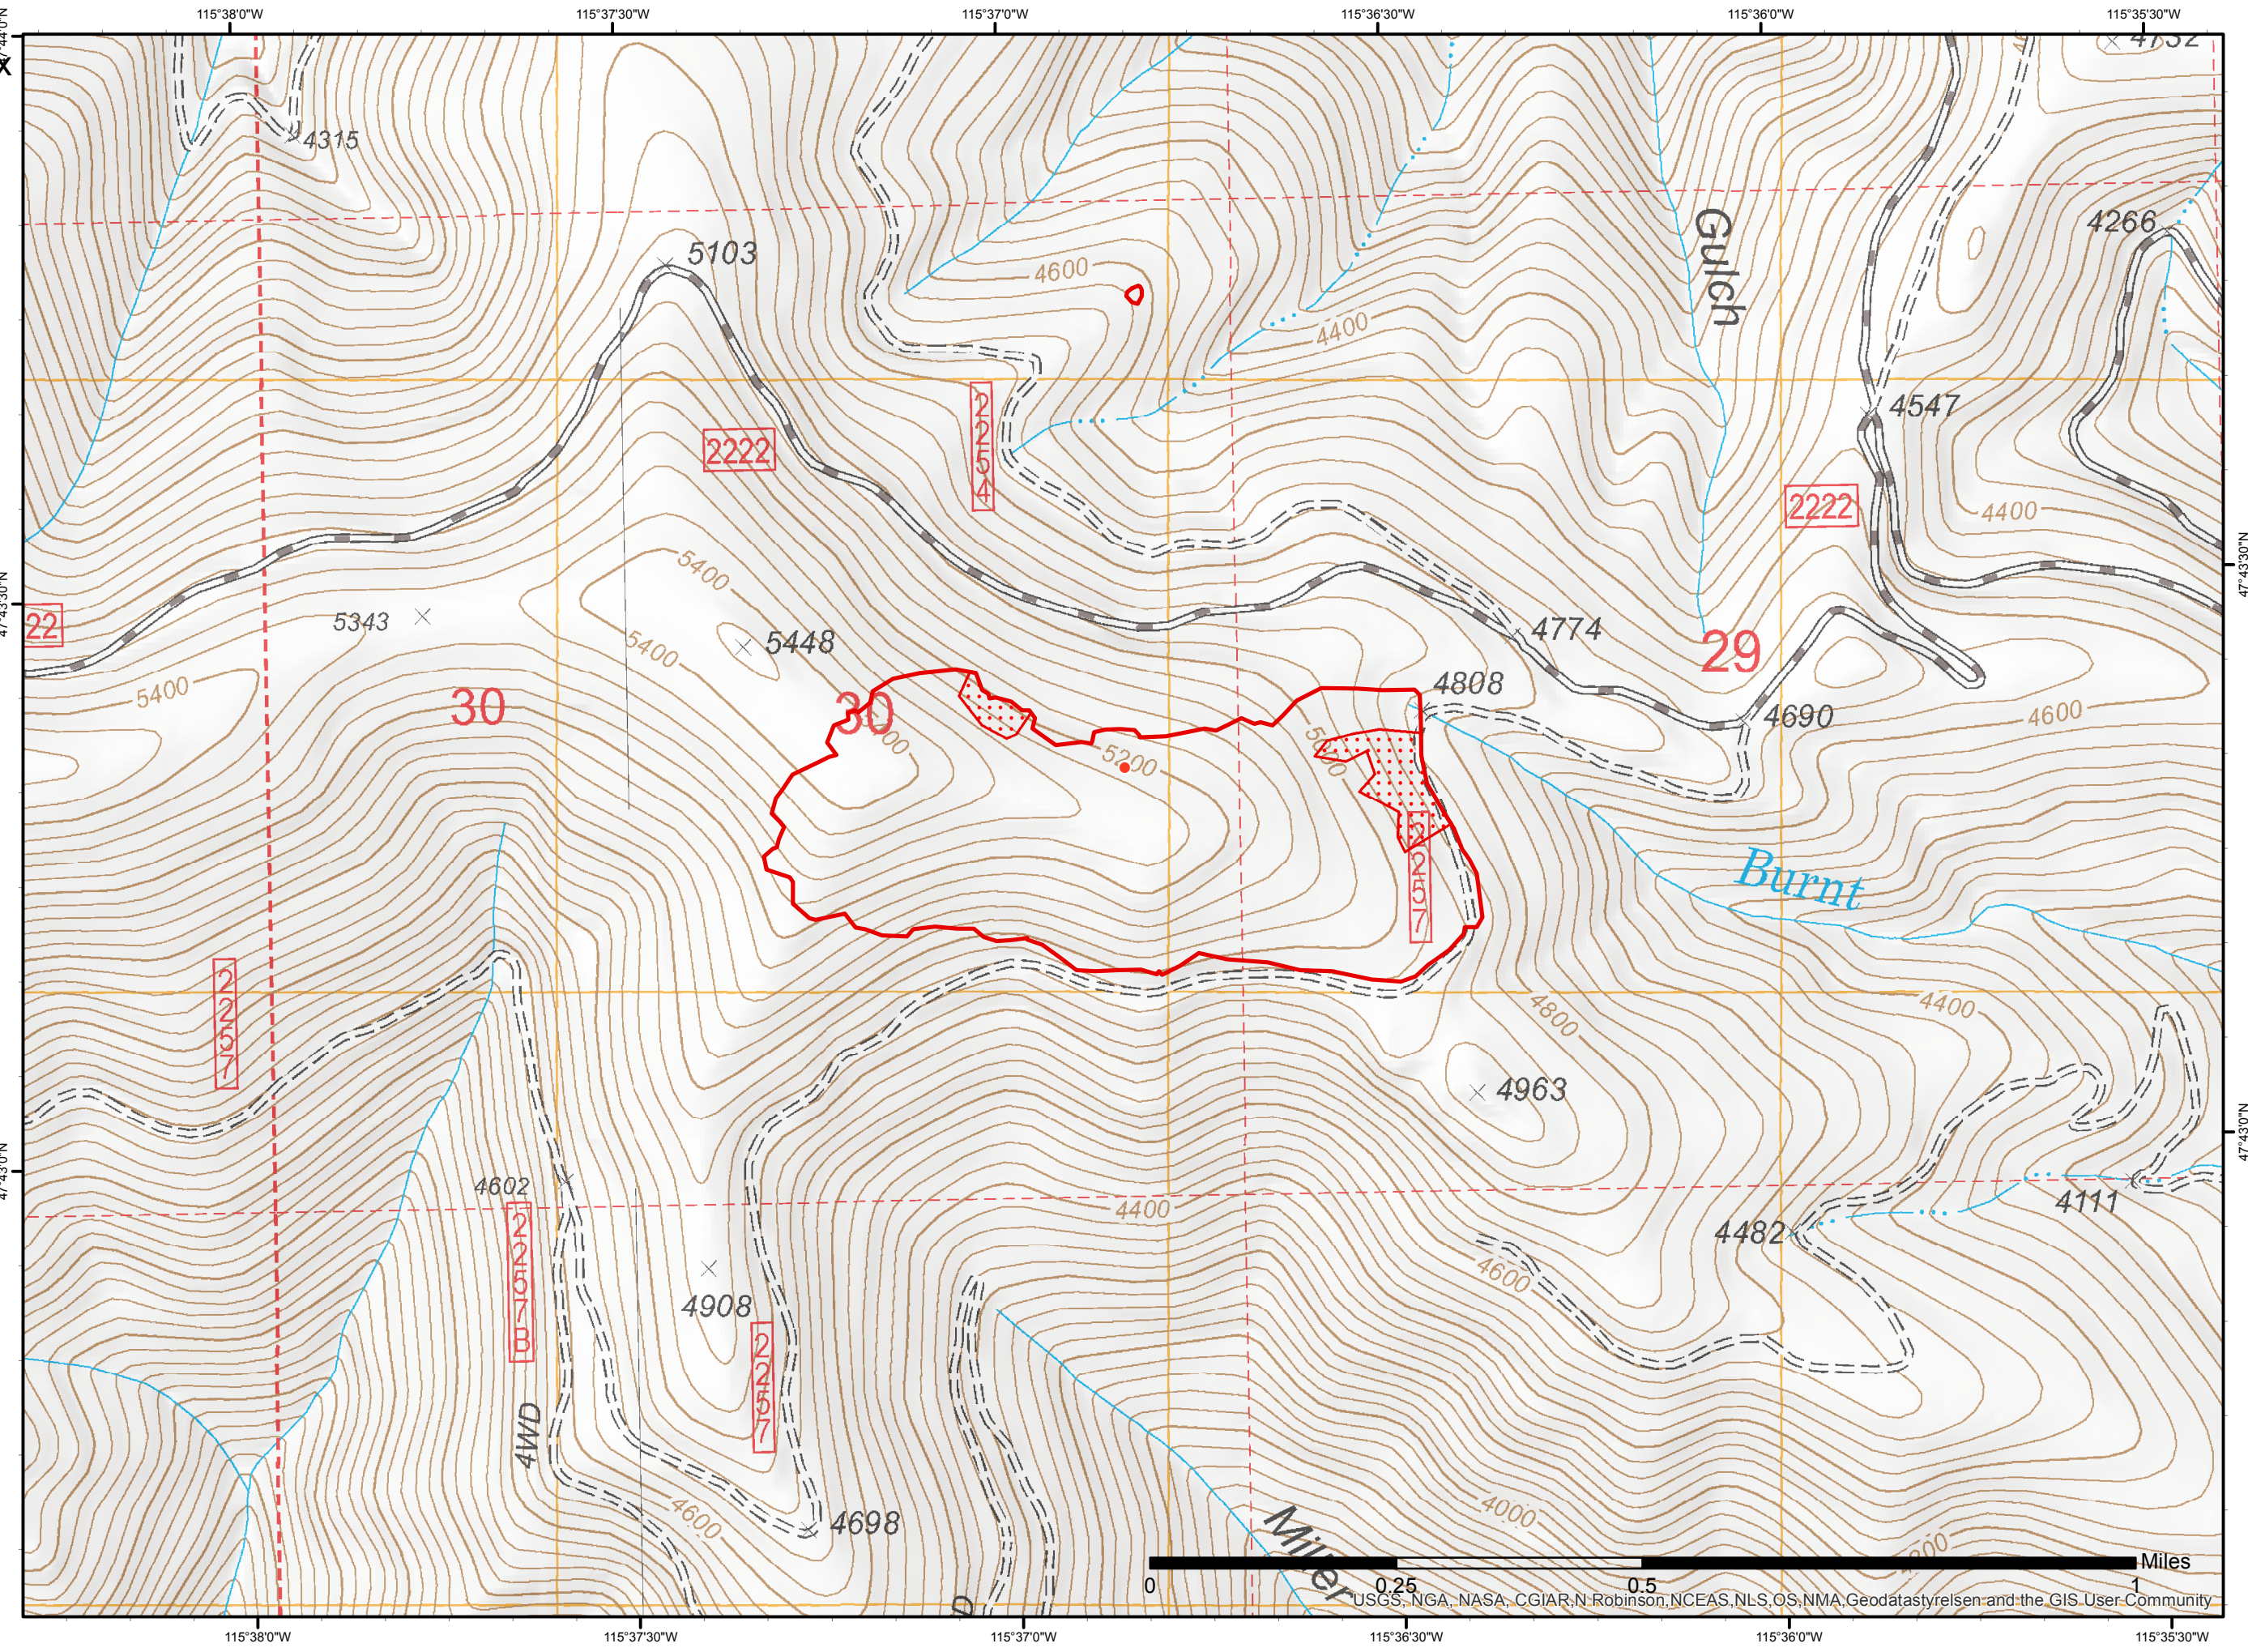

Highway 200 Complex Reader Infrared Map

Imagery Date:
9/7/17 @ 2331 MDT
Total Complex Acres: 20,492
Reader acres: 106
IRIN: Maximillian Wahlberg

- Legend**
- Isolated Heat Source
 - Heat Perimeter
 - Intense Heat
 - No data
 - Scattered Heat

USGS, NGA, NASA, CGIAR, N. Robinson, NCEAS, NLS, OS, NMA, Geodatastyrelsen and the GIS User Community