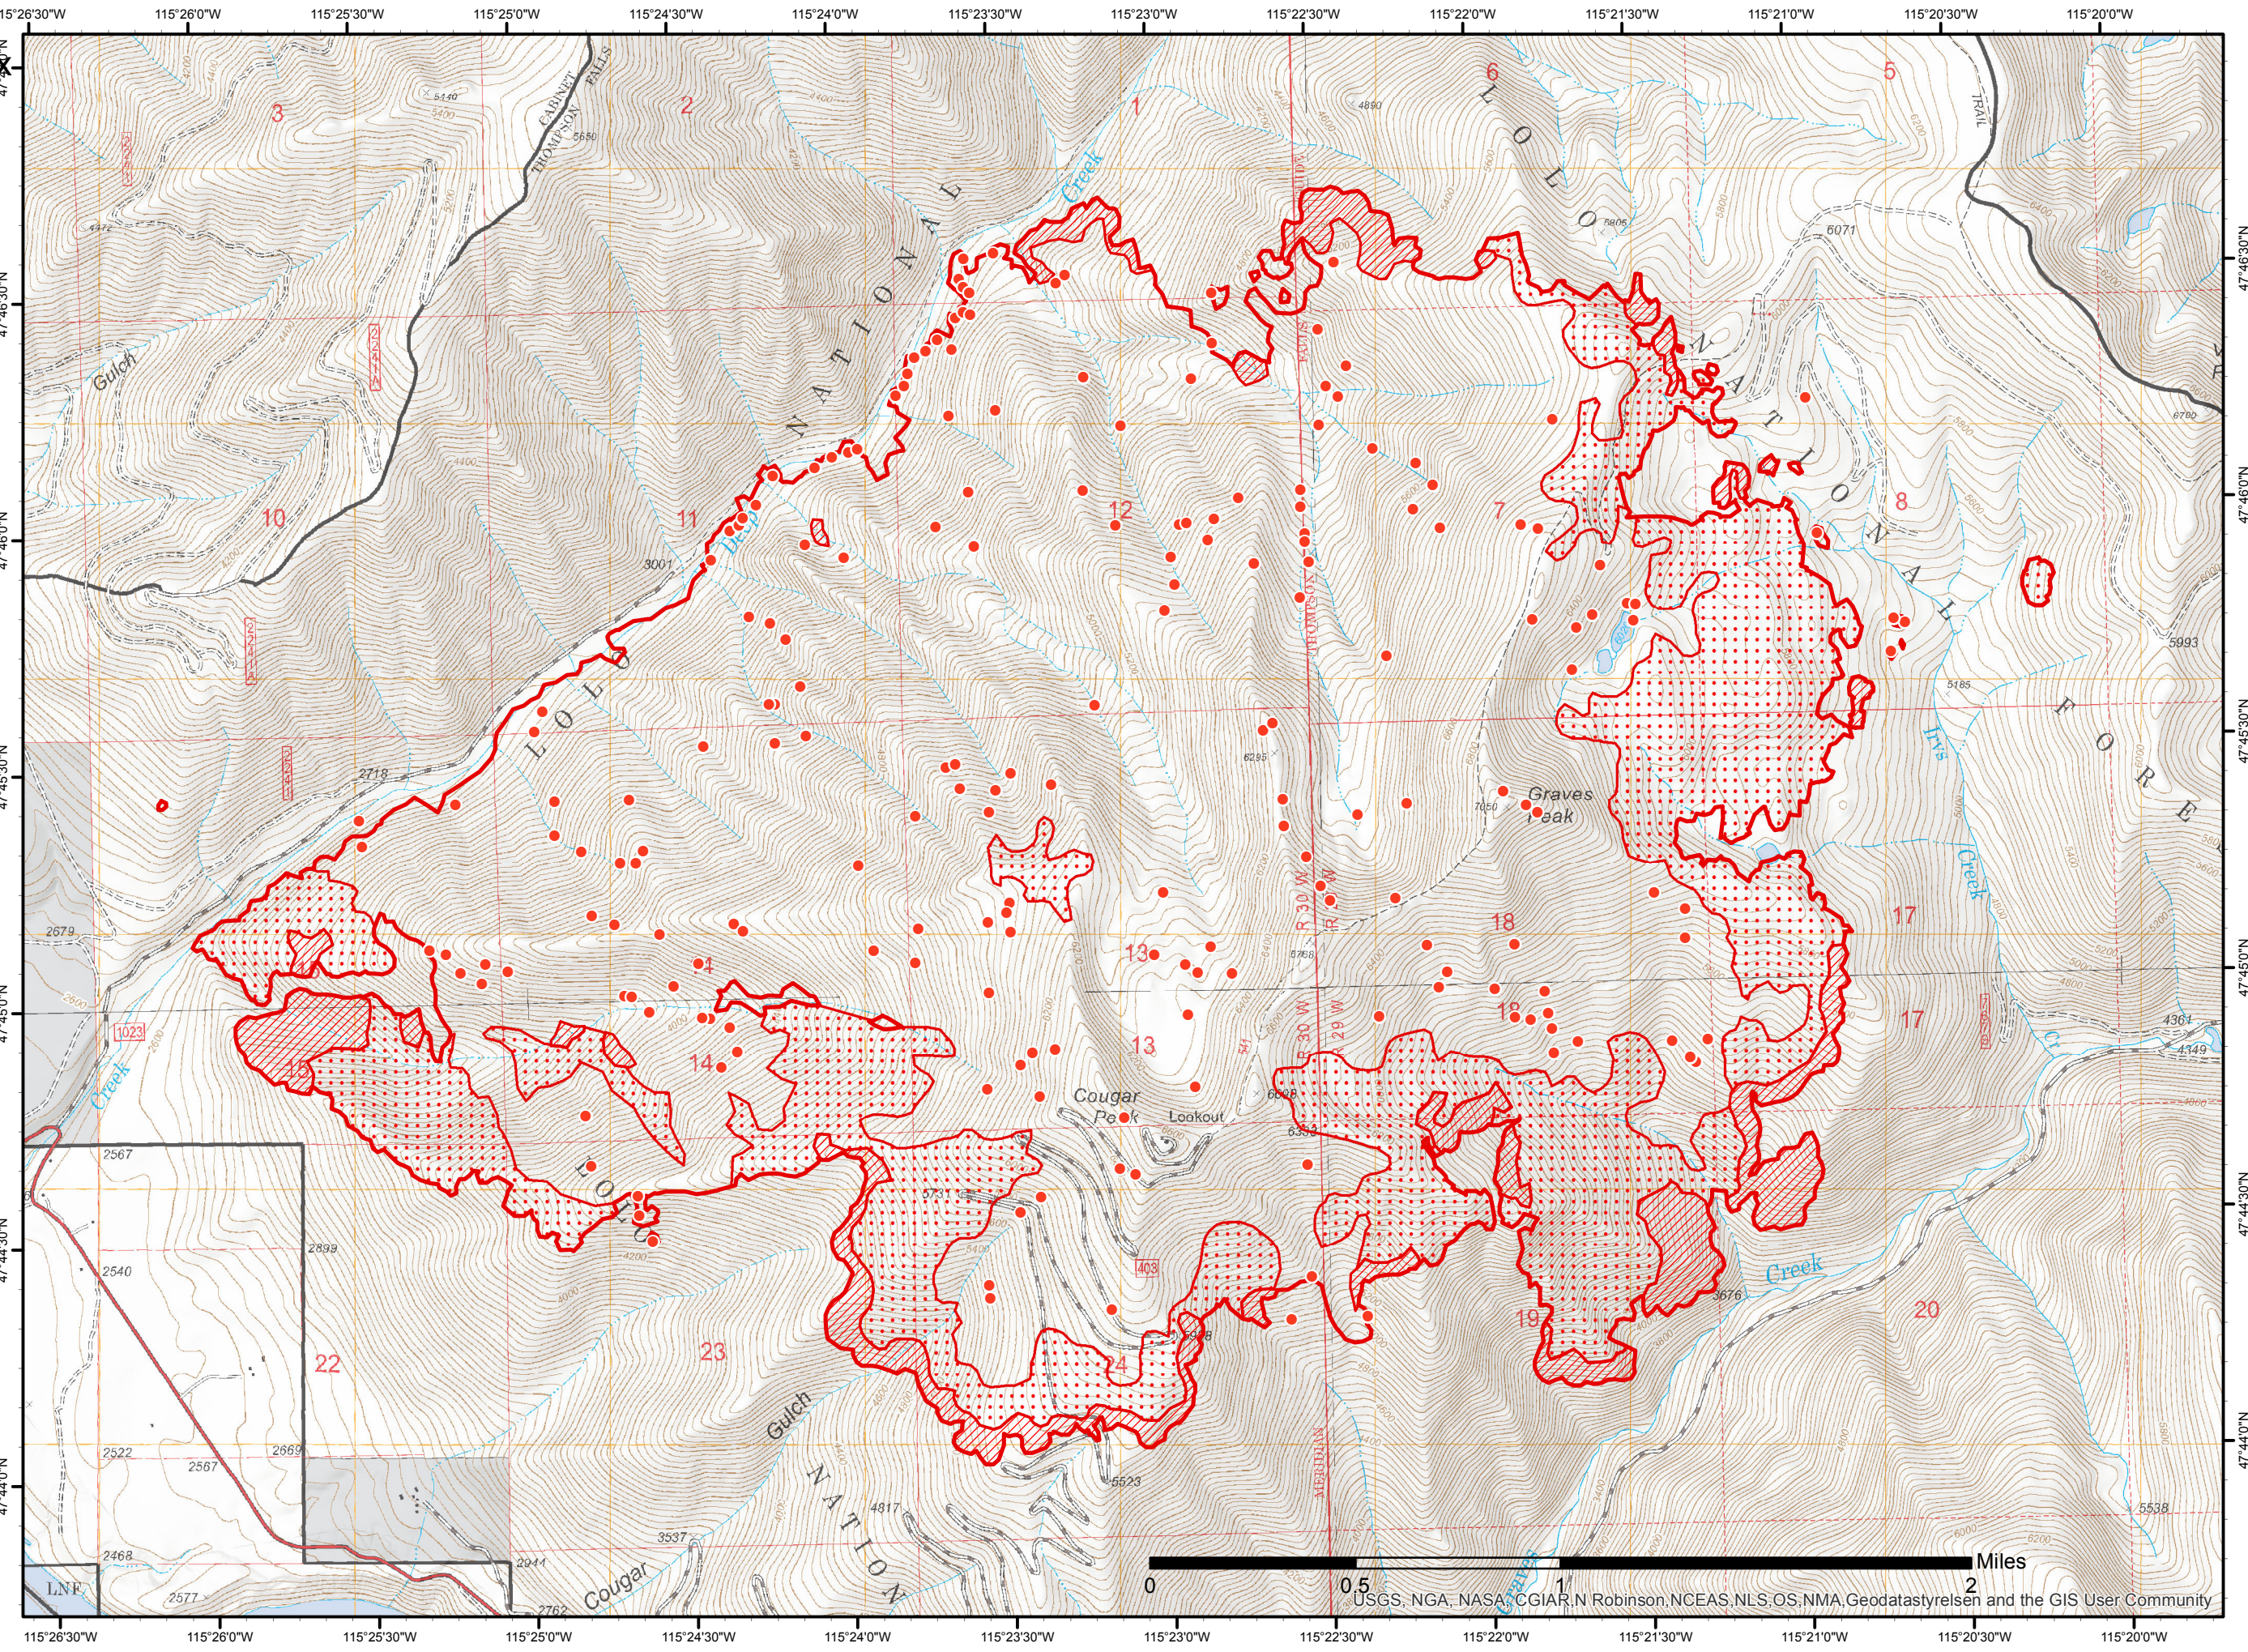

Highway 200 Complex Deep Creek Infrared Map

Imagery Date:
9/8/17 @ 2217 MDT
Total Complex Acres: 21,298
Deep Creek acres: 4666
IRIN: Maximillian Wahlberg

- Legend**
- Isolated Heat Source
 - Heat Perimeter
 - Intense Heat
 - No data
 - Scattered Heat

USGS, NGA, NASA, CGIAR, N Robison, NCEAS, NLS, OS, NMA, Geodatasyrlsen and the GIS User Community