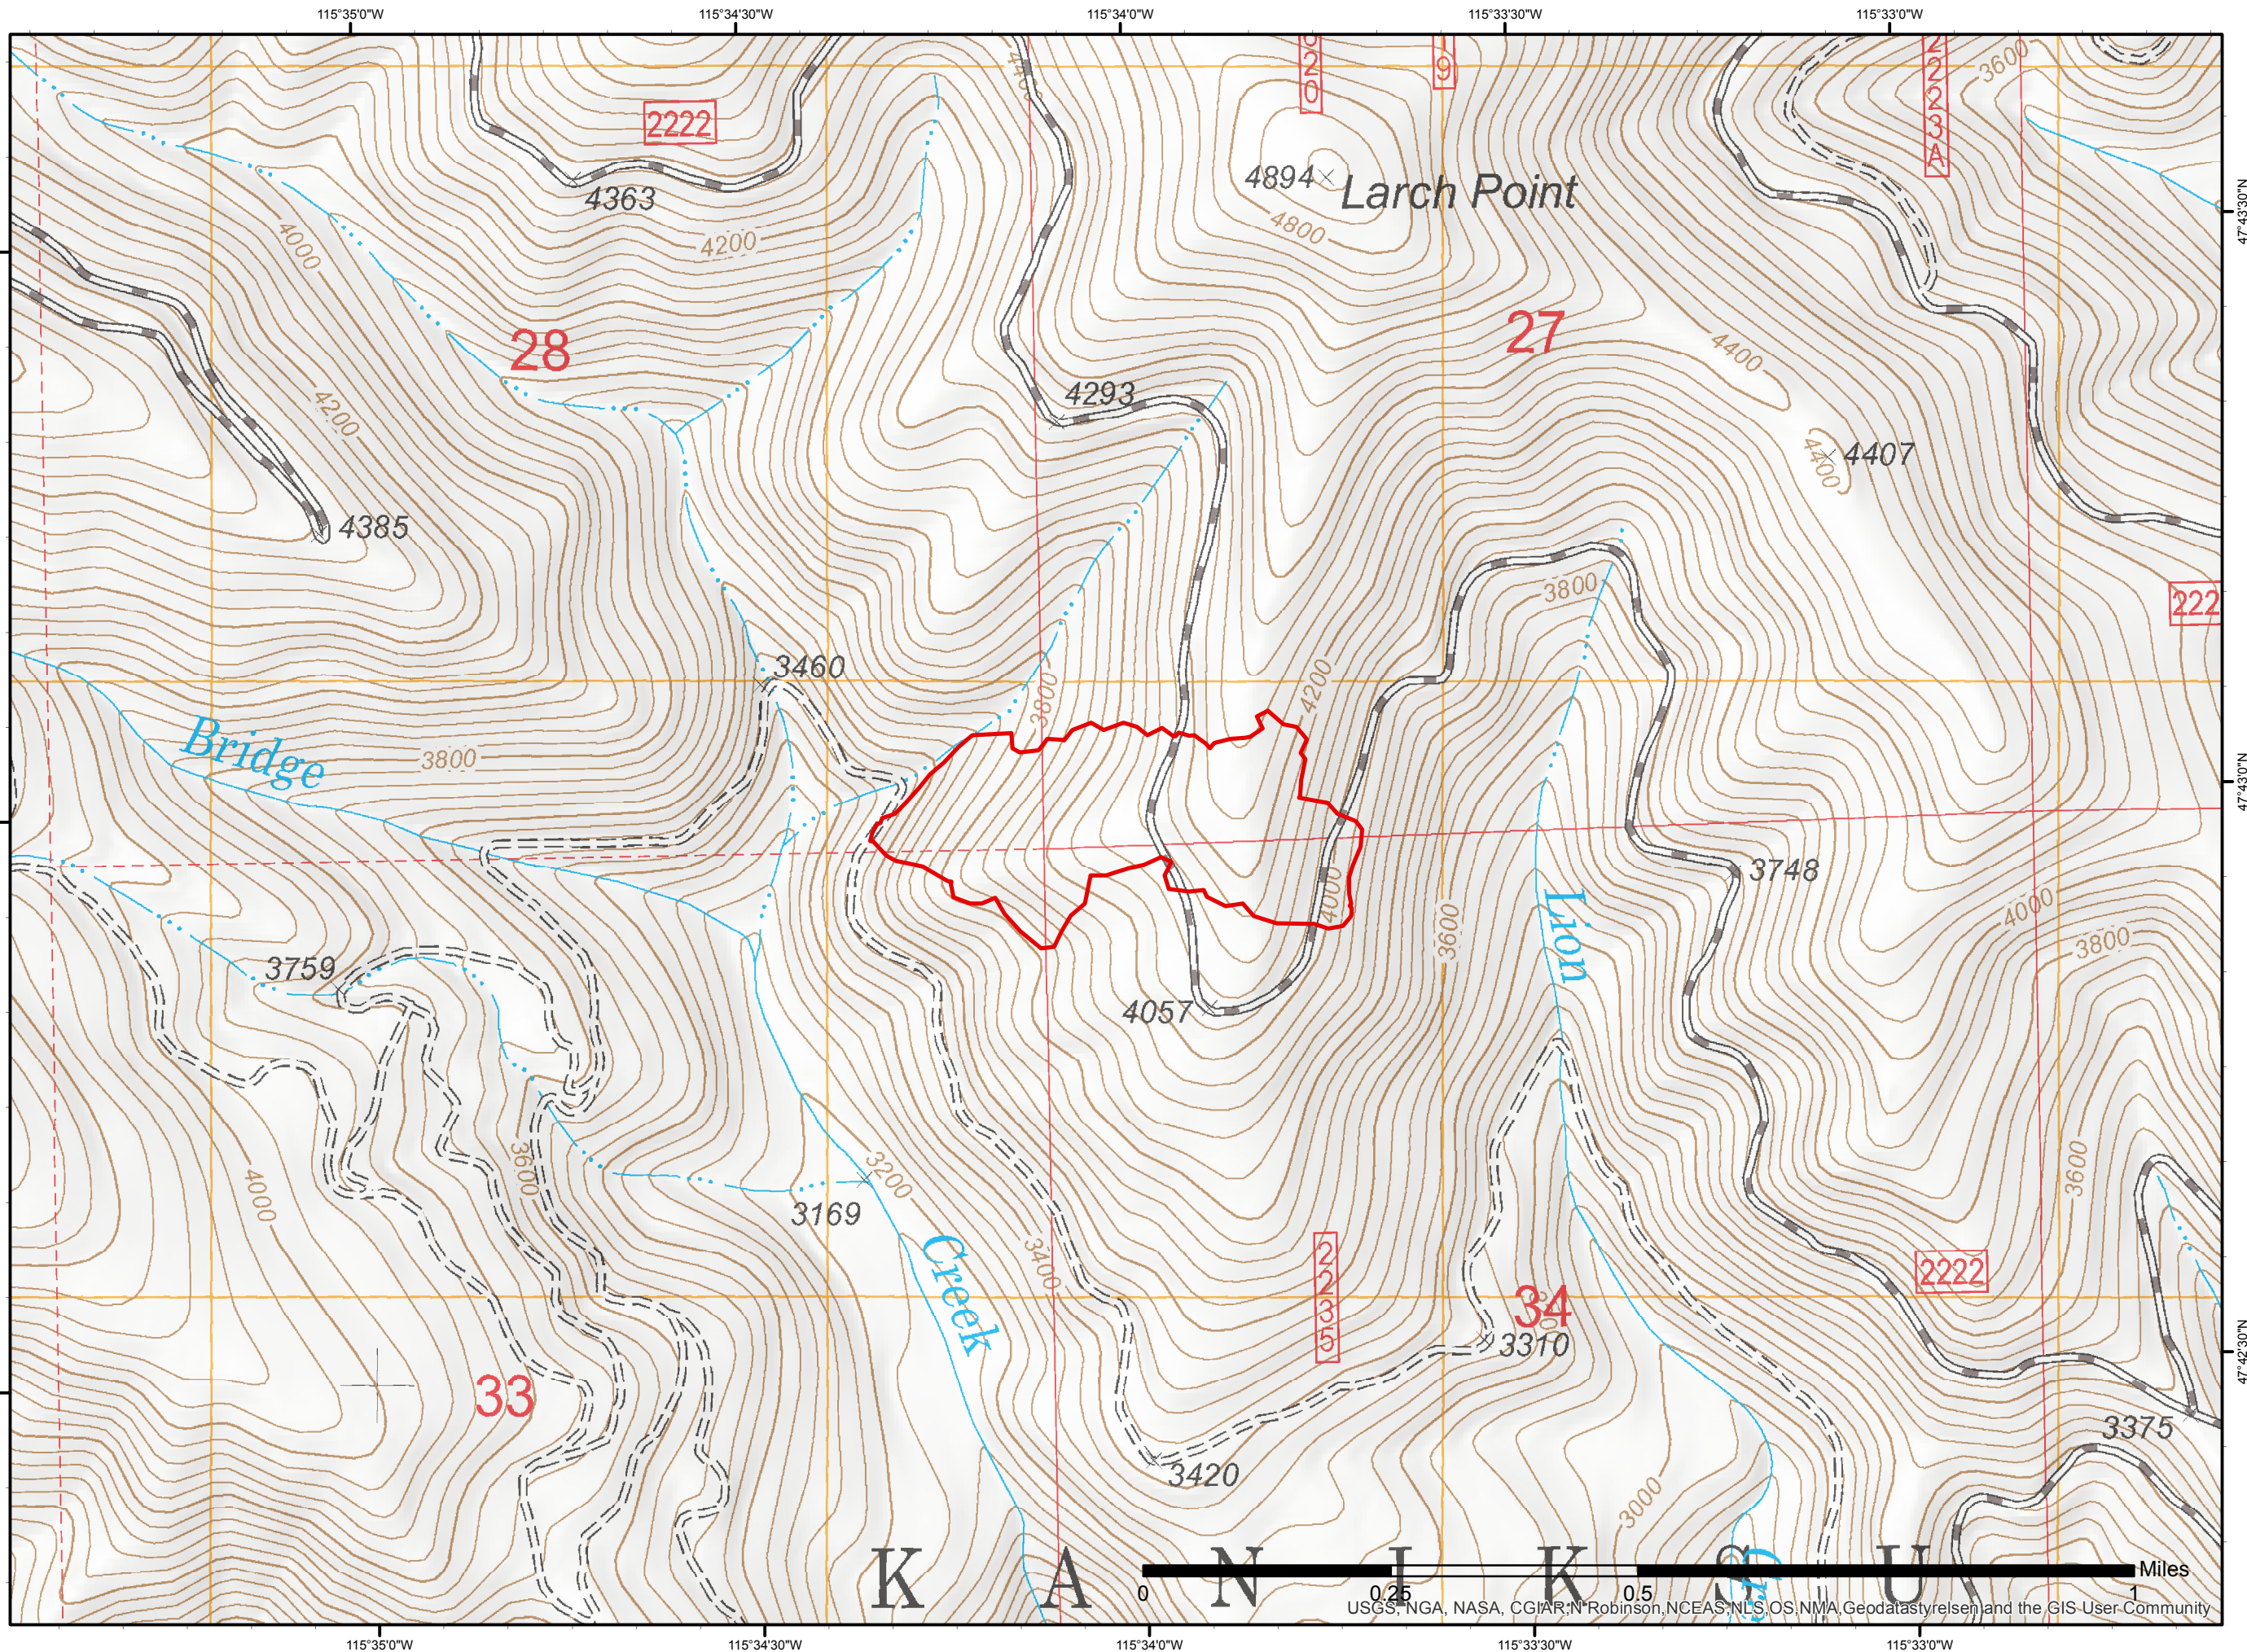

Highway 200 Complex Reader 2 Infrared Map

Imagery Date:
9/8/17 @ 2217 MDT
Total Complex Acres: 21,298
Reader 2 acres: 46
IRIN: Maximillian Wahlberg

- Legend**
- Isolated Heat Source
 - Heat Perimeter
 - Intense Heat
 - No data
 - Scattered Heat