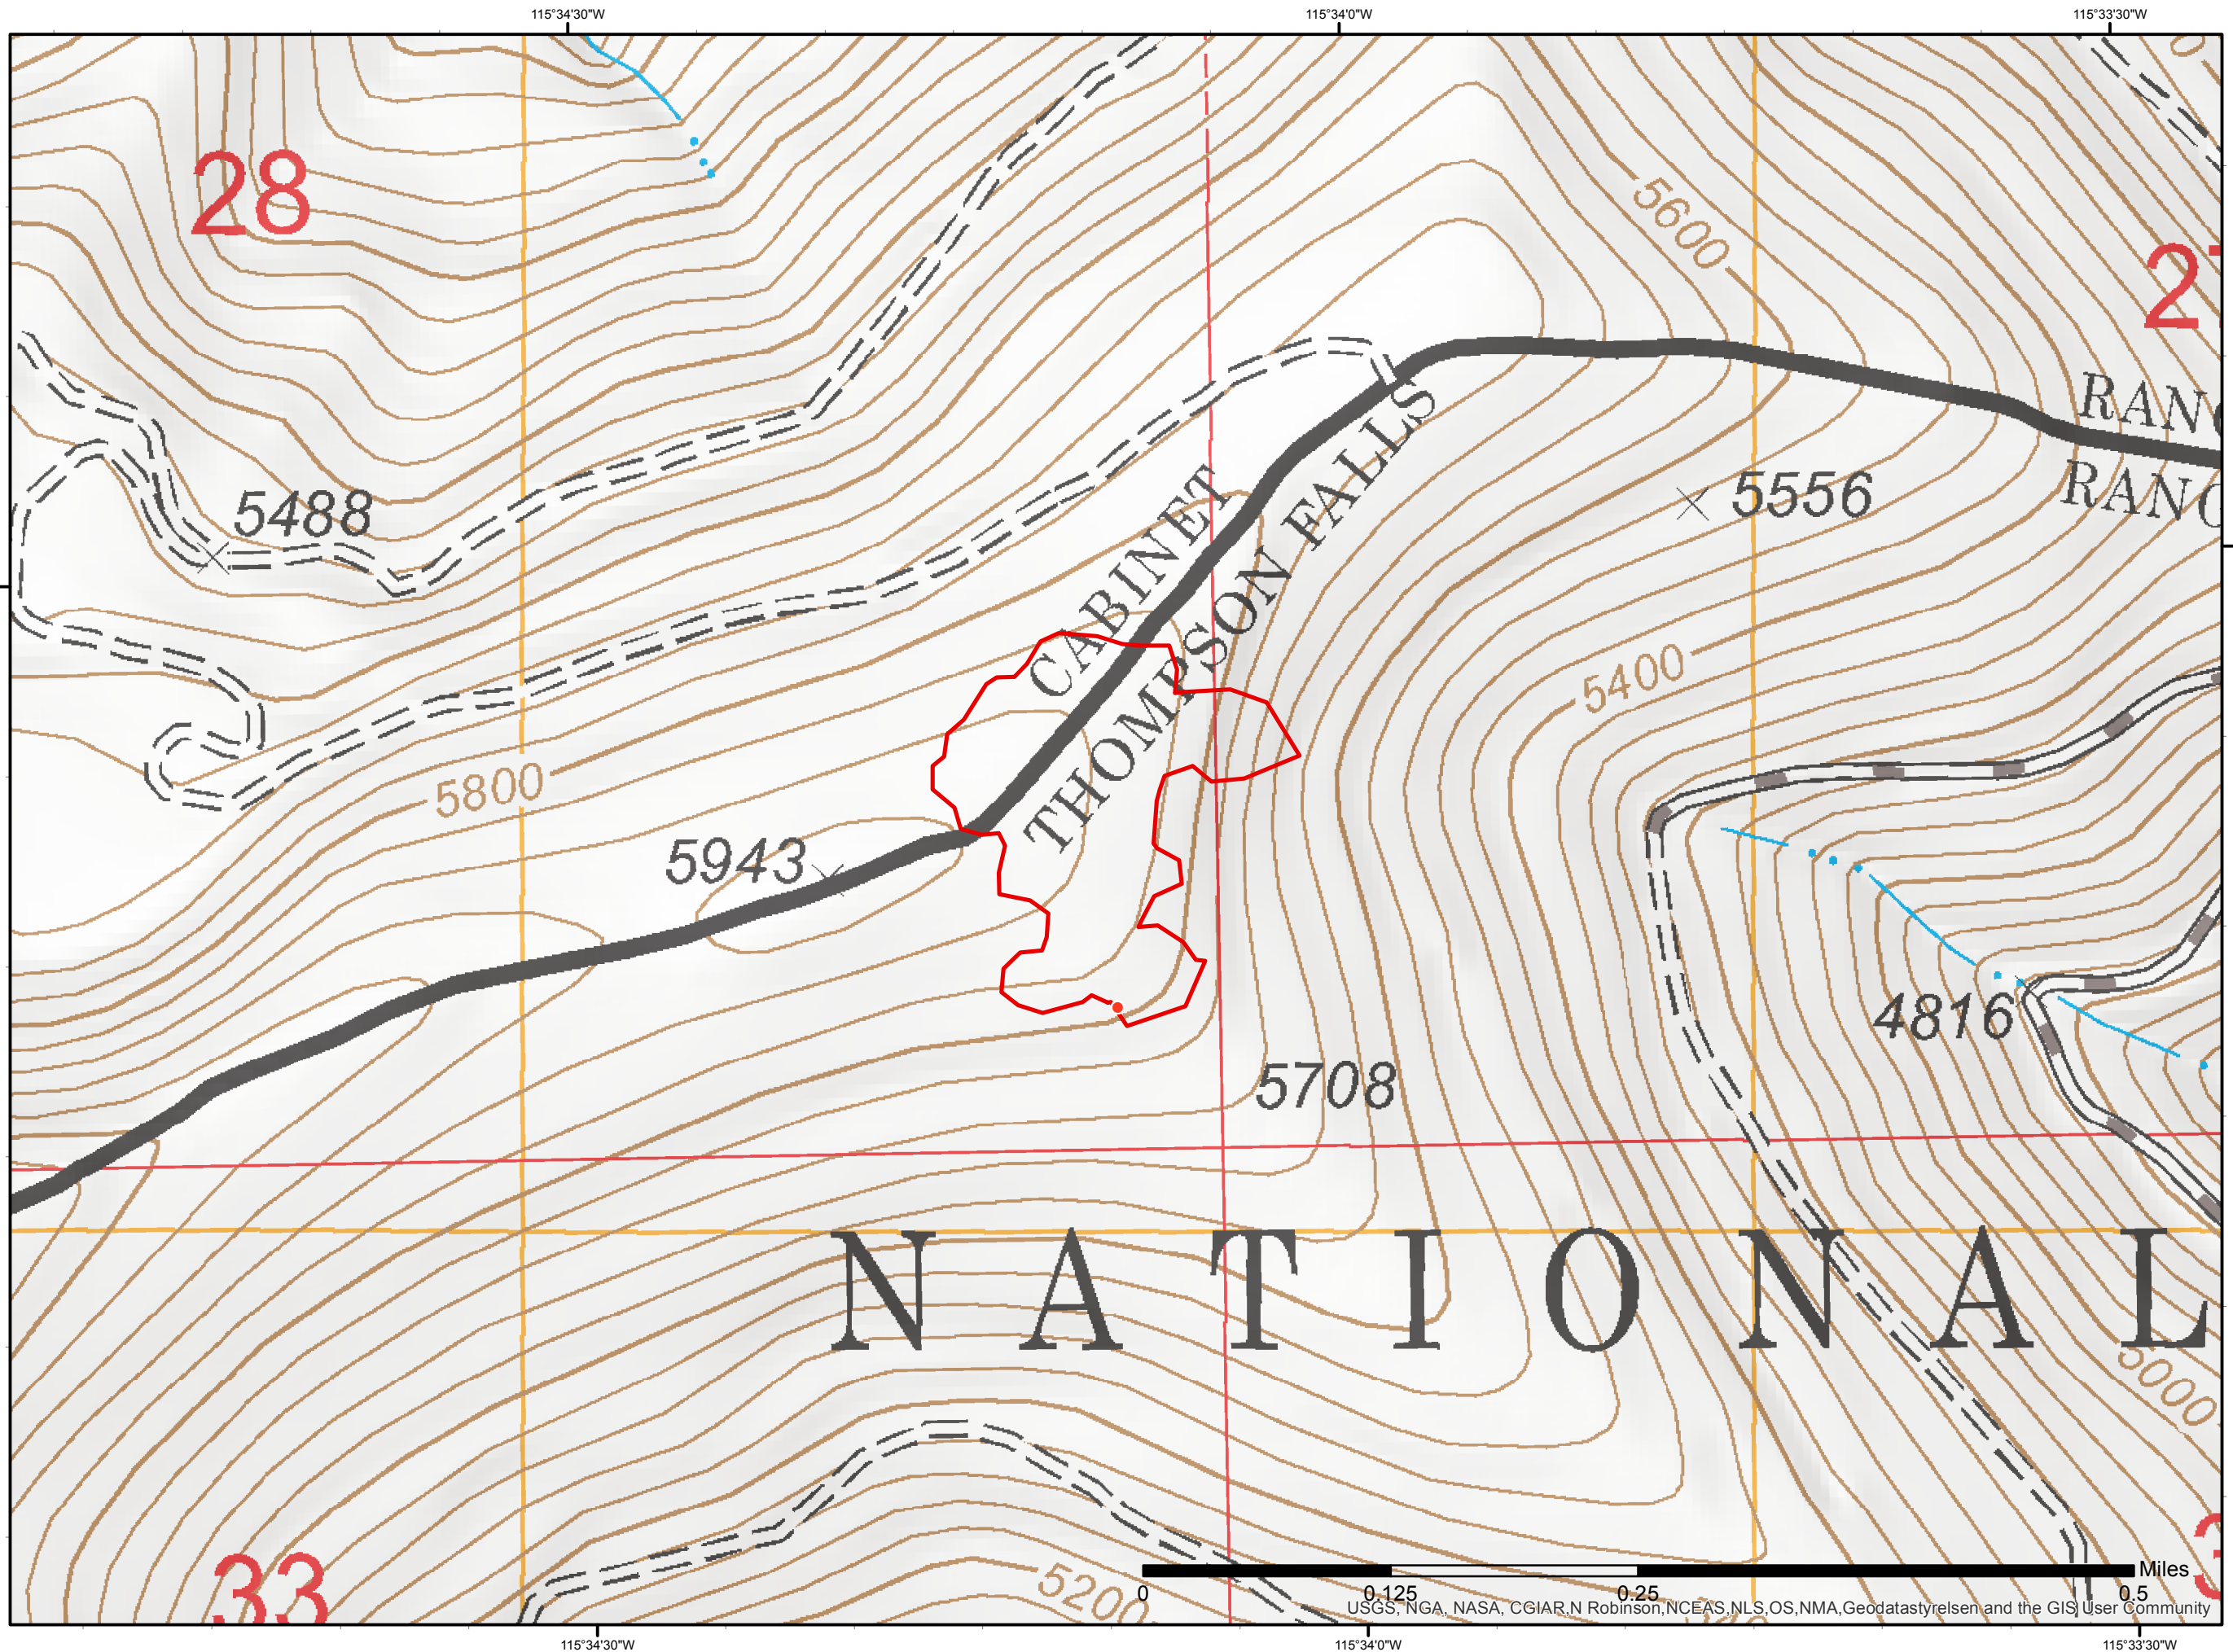

Highway 200 Complex
Unk 1
Infrared Map

Imagery Date:
9/8/17 @ 2217 MDT
Total Complex Acres: 21,298
Unk 1 acres: 12
IRIN: Maximillian Wahlberg

- Legend**
- Isolated Heat Source
 - Heat Perimeter
 - Intense Heat
 - No data
 - Scattered Heat