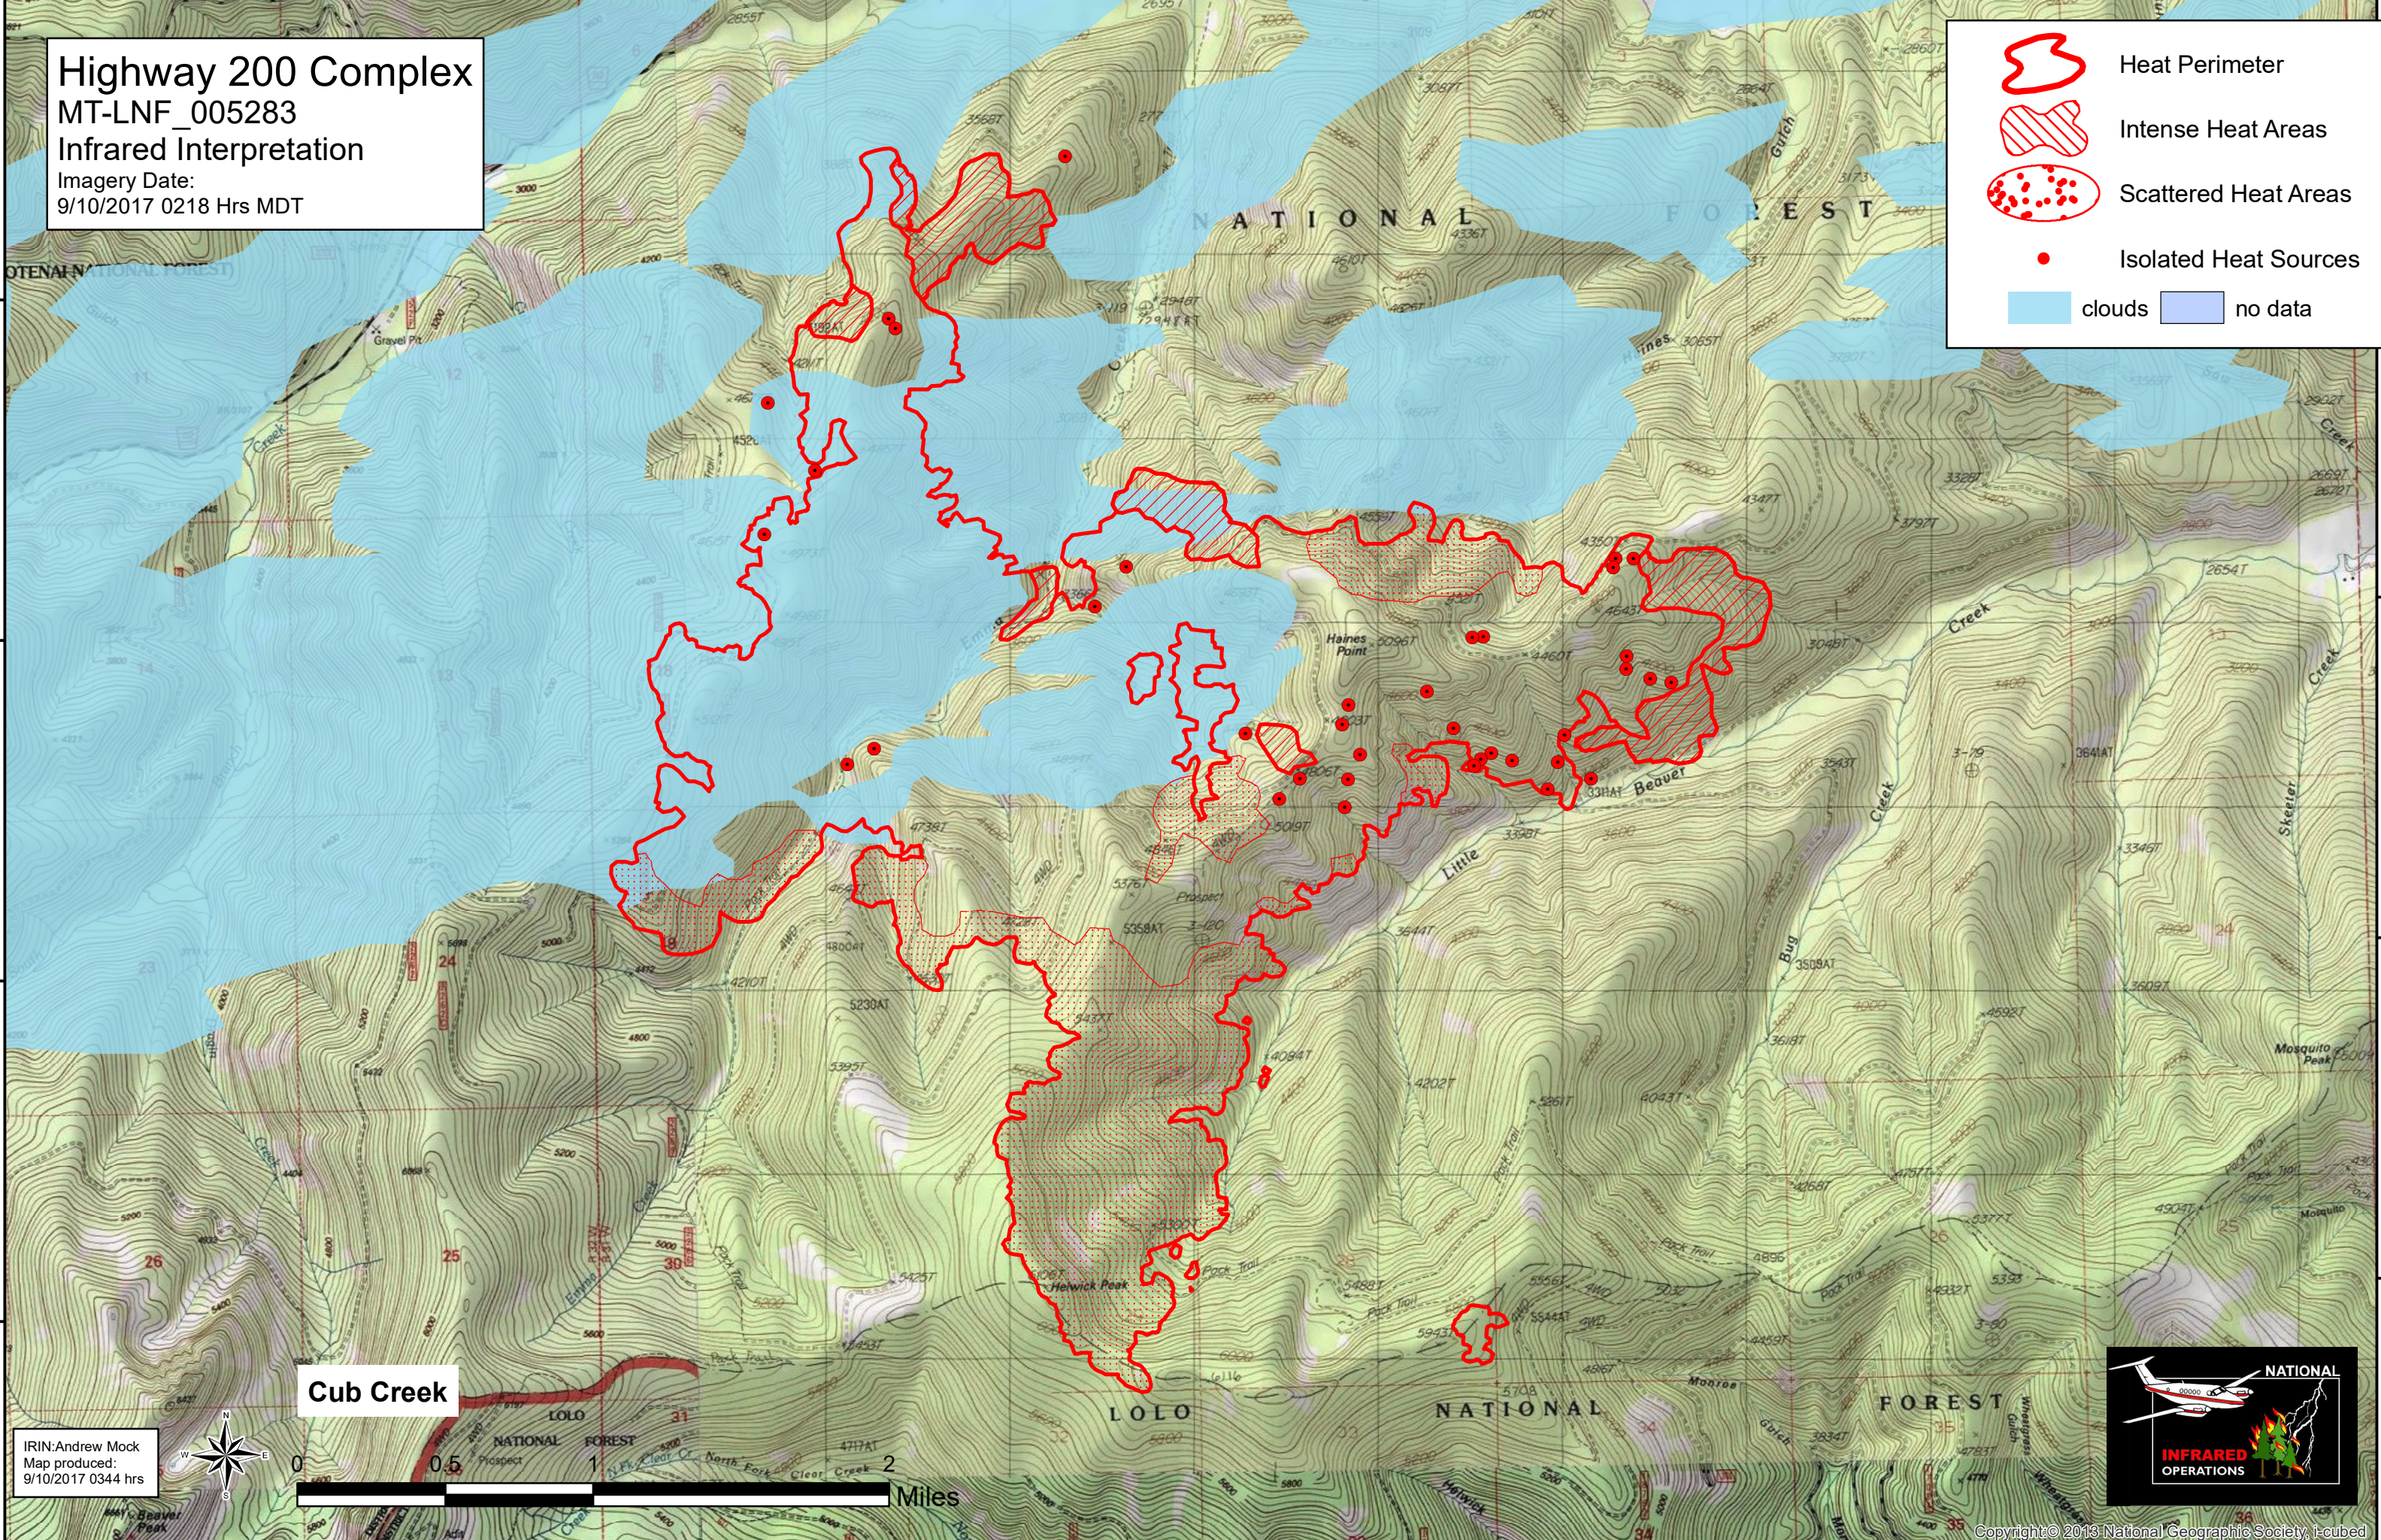

Highway 200 Complex  
MT-LNF\_005283  
Infrared Interpretation  
Imagery Date:  
9/10/2017 0218 Hrs MDT

Heat Perimeter  
Intense Heat Areas  
Scattered Heat Areas  
Isolated Heat Sources  
clouds no data

Cub Creek

IRIN:Andrew Mock  
Map produced:  
9/10/2017 0344 hrs