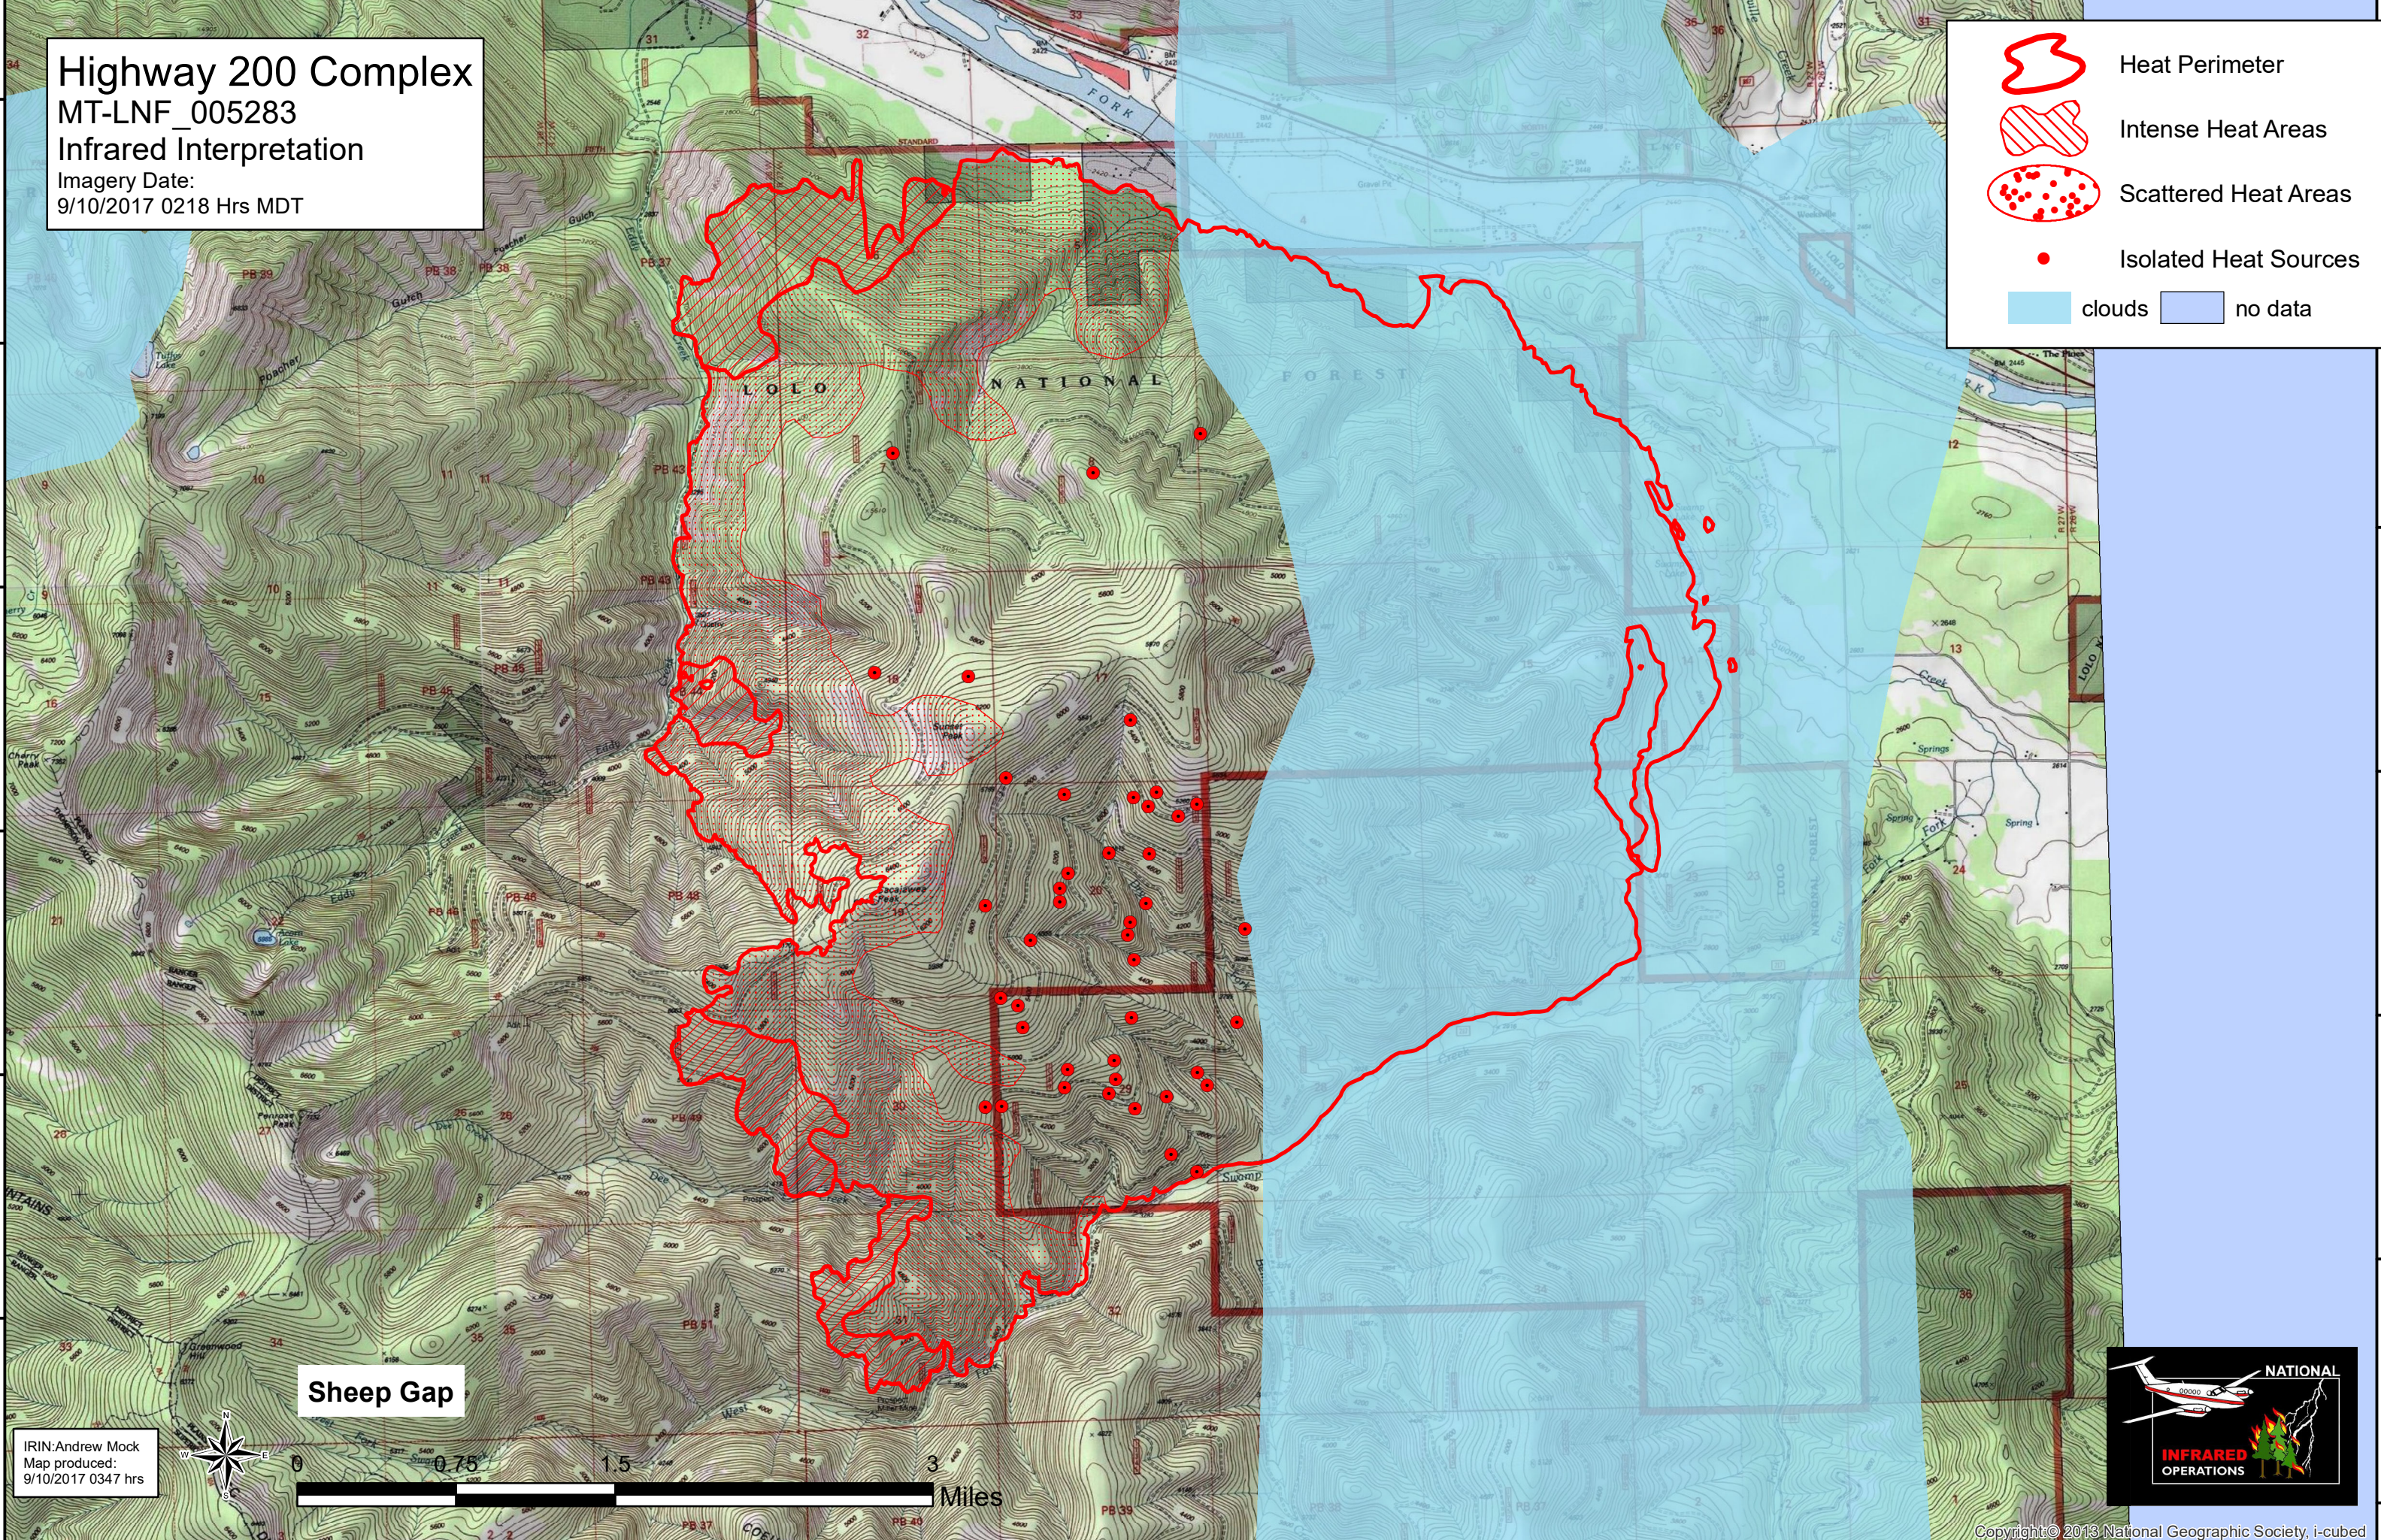

Highway 200 Complex
MT-LNF_005283
Infrared Interpretation
Imagery Date:
9/10/2017 0218 Hrs MDT

Heat Perimeter
Intense Heat Areas
Scattered Heat Areas
Isolated Heat Sources
clouds no data

Sheep Gap

IRIN:Andrew Mock
Map produced:
9/10/2017 0347 hrs