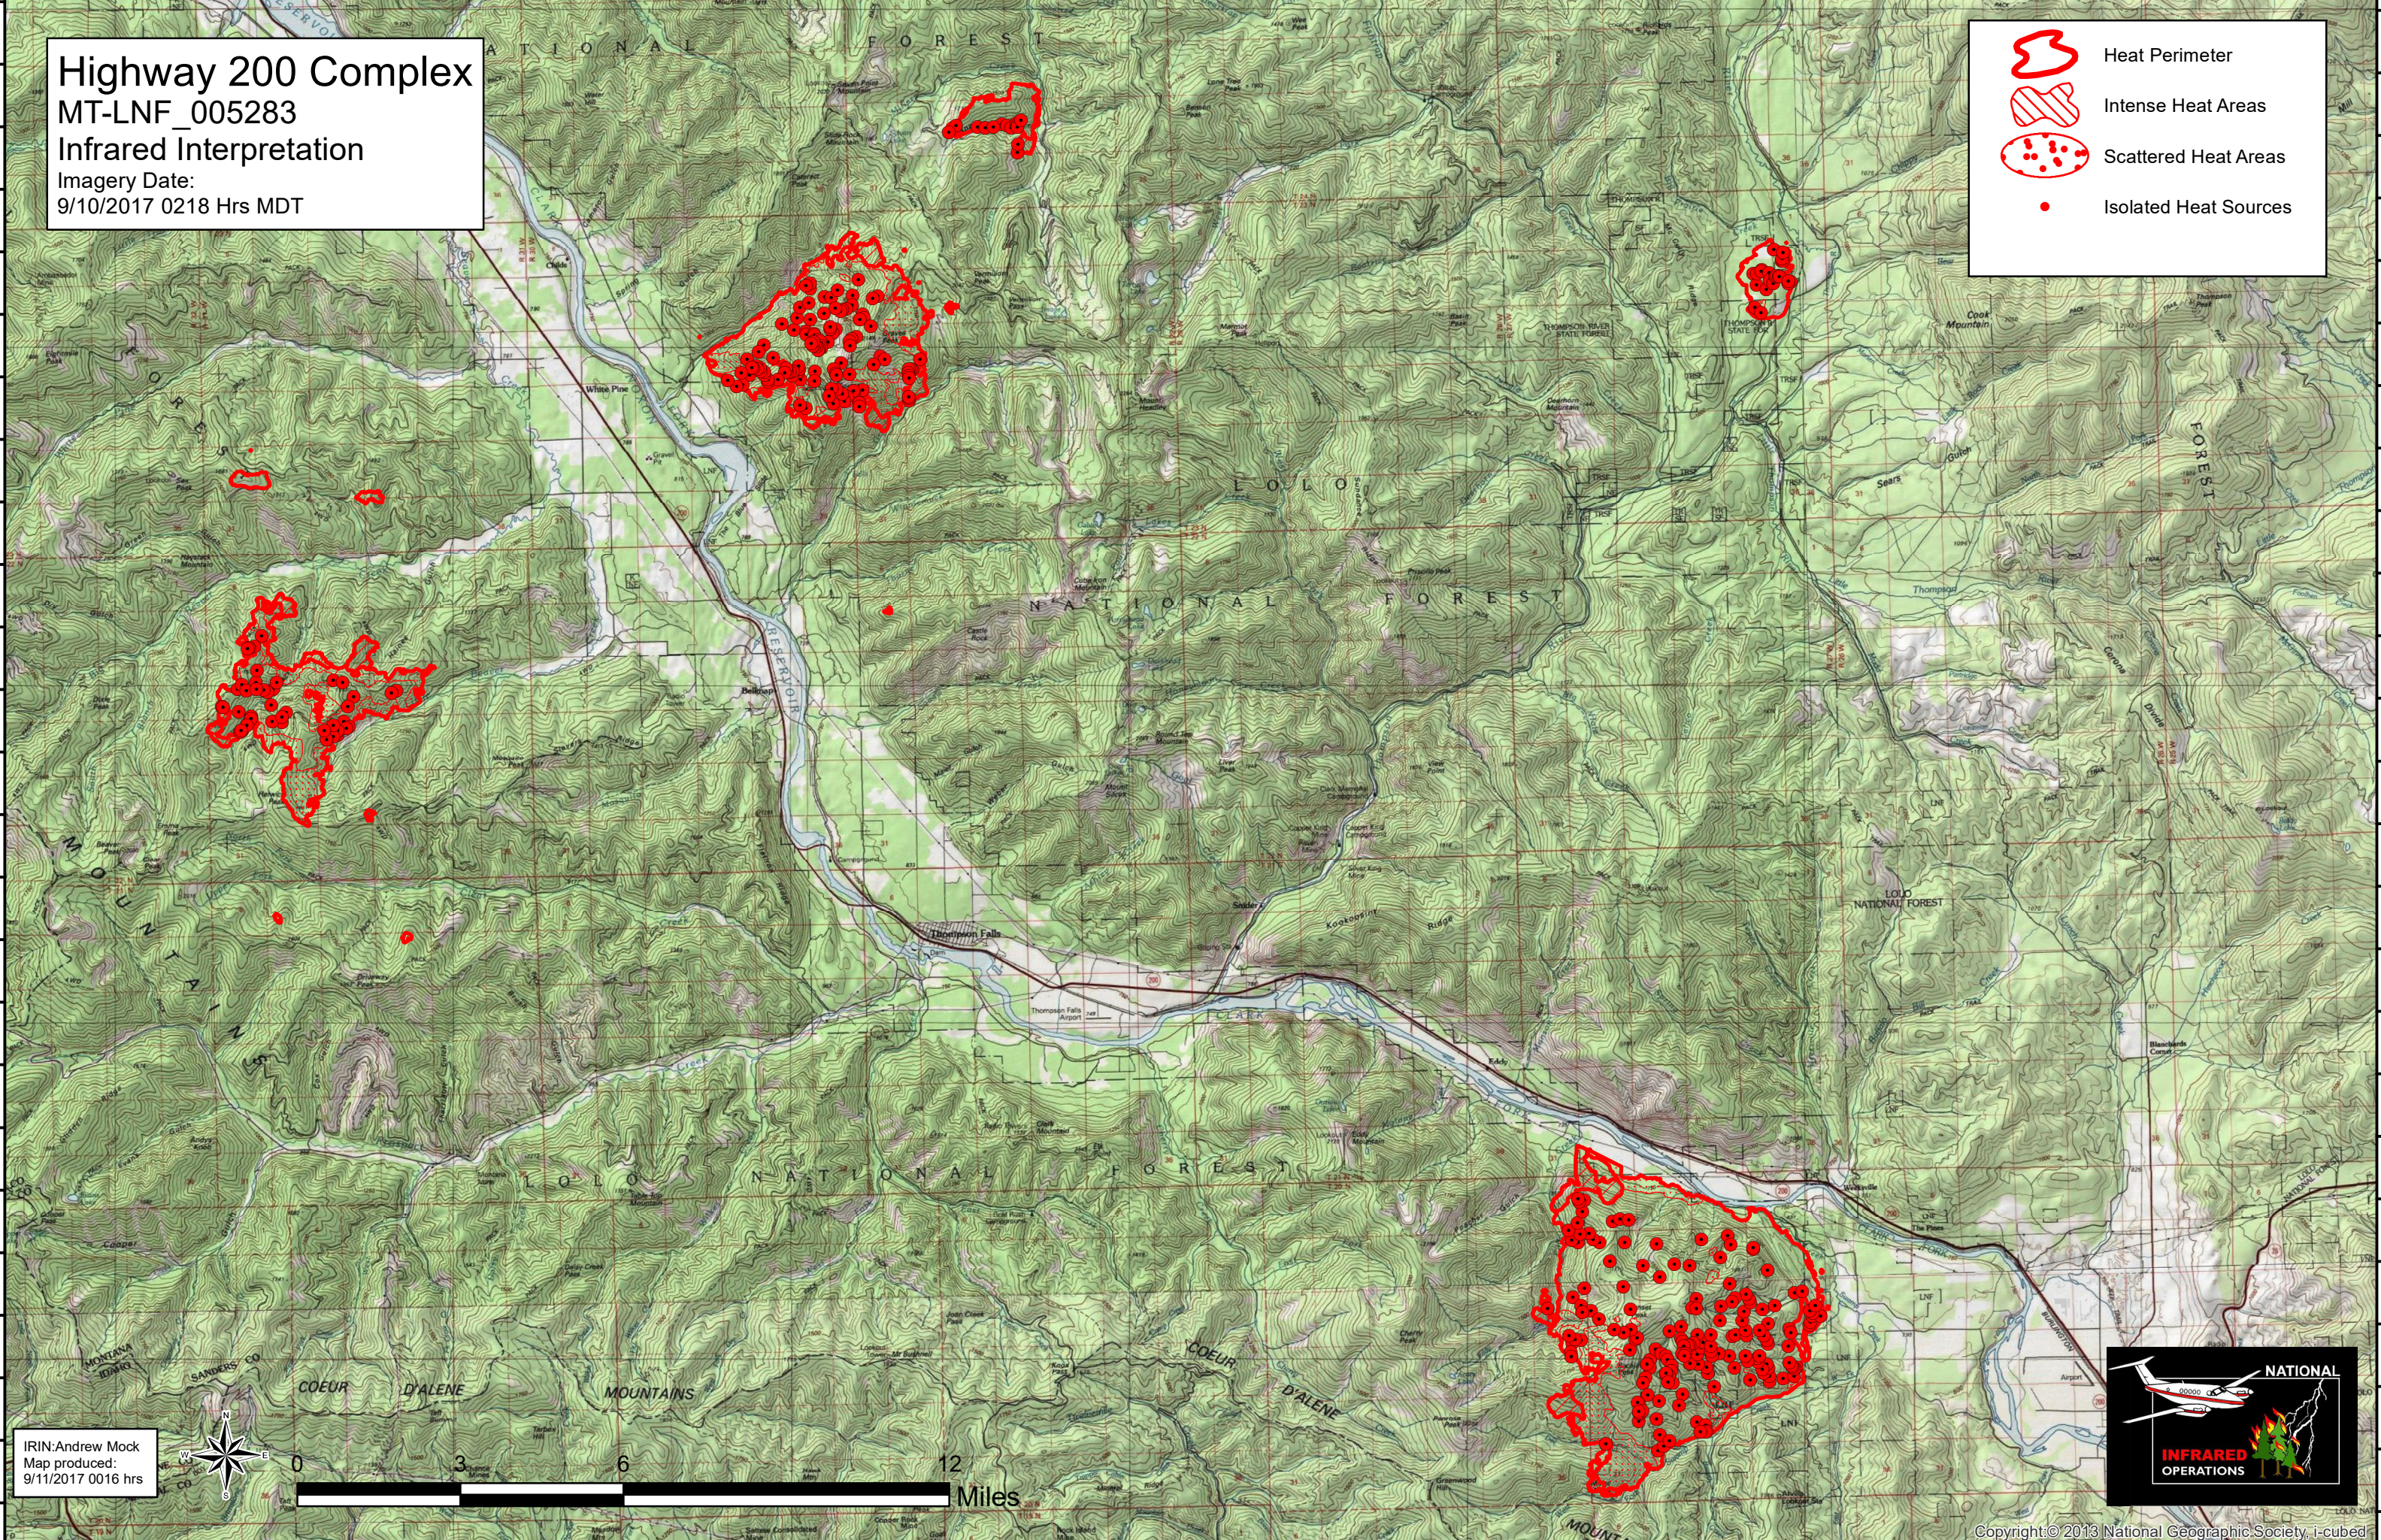

Highway 200 Complex
MT-LNF_005283
Infrared Interpretation
Imagery Date:
9/10/2017 0218 Hrs MDT

- Heat Perimeter (Red outline)
- Intense Heat Areas (Red hatched area)
- Scattered Heat Areas (Red dotted area)
- Isolated Heat Sources (Red dot)

IRIN:Andrew Mock
Map produced:
9/11/2017 0016 hrs