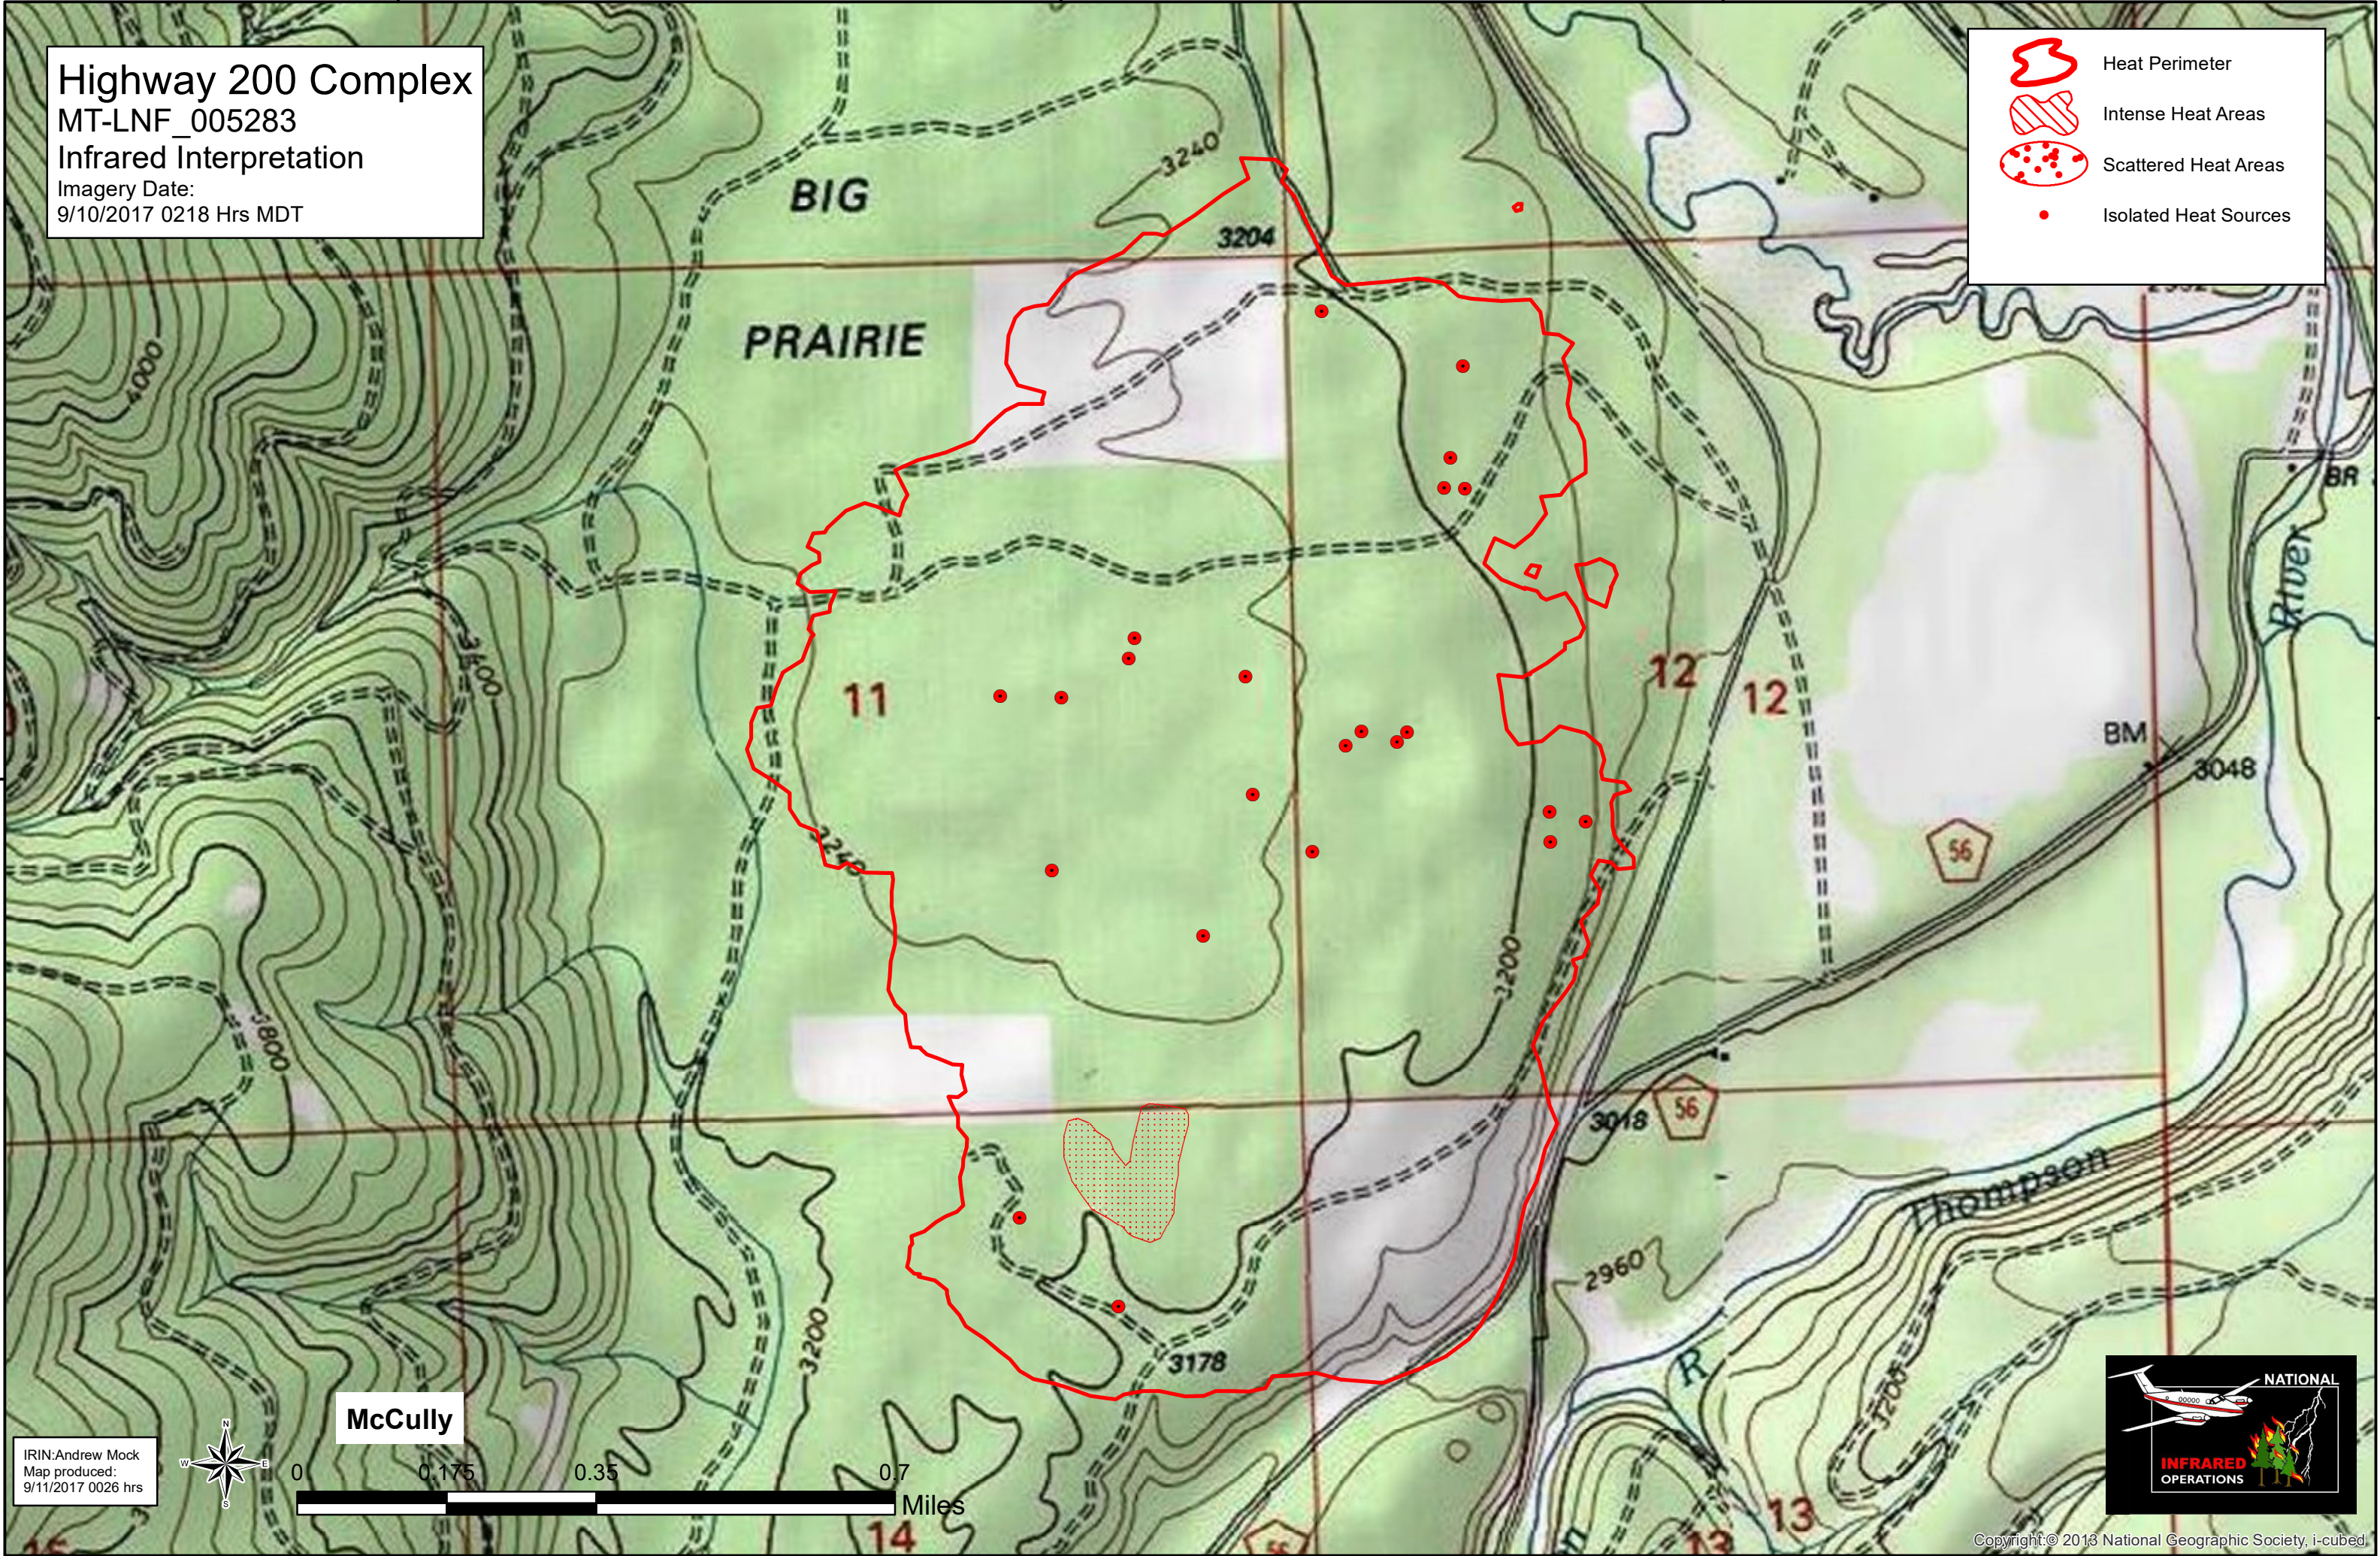

Highway 200 Complex  
MT-LNF\_005283  
Infrared Interpretation  
Imagery Date:  
9/10/2017 0218 Hrs MDT

-  Heat Perimeter
-  Intense Heat Areas
-  Scattered Heat Areas
-  Isolated Heat Sources

McCully

IRIN:Andrew Mock  
Map produced:  
9/11/2017 0026 hrs