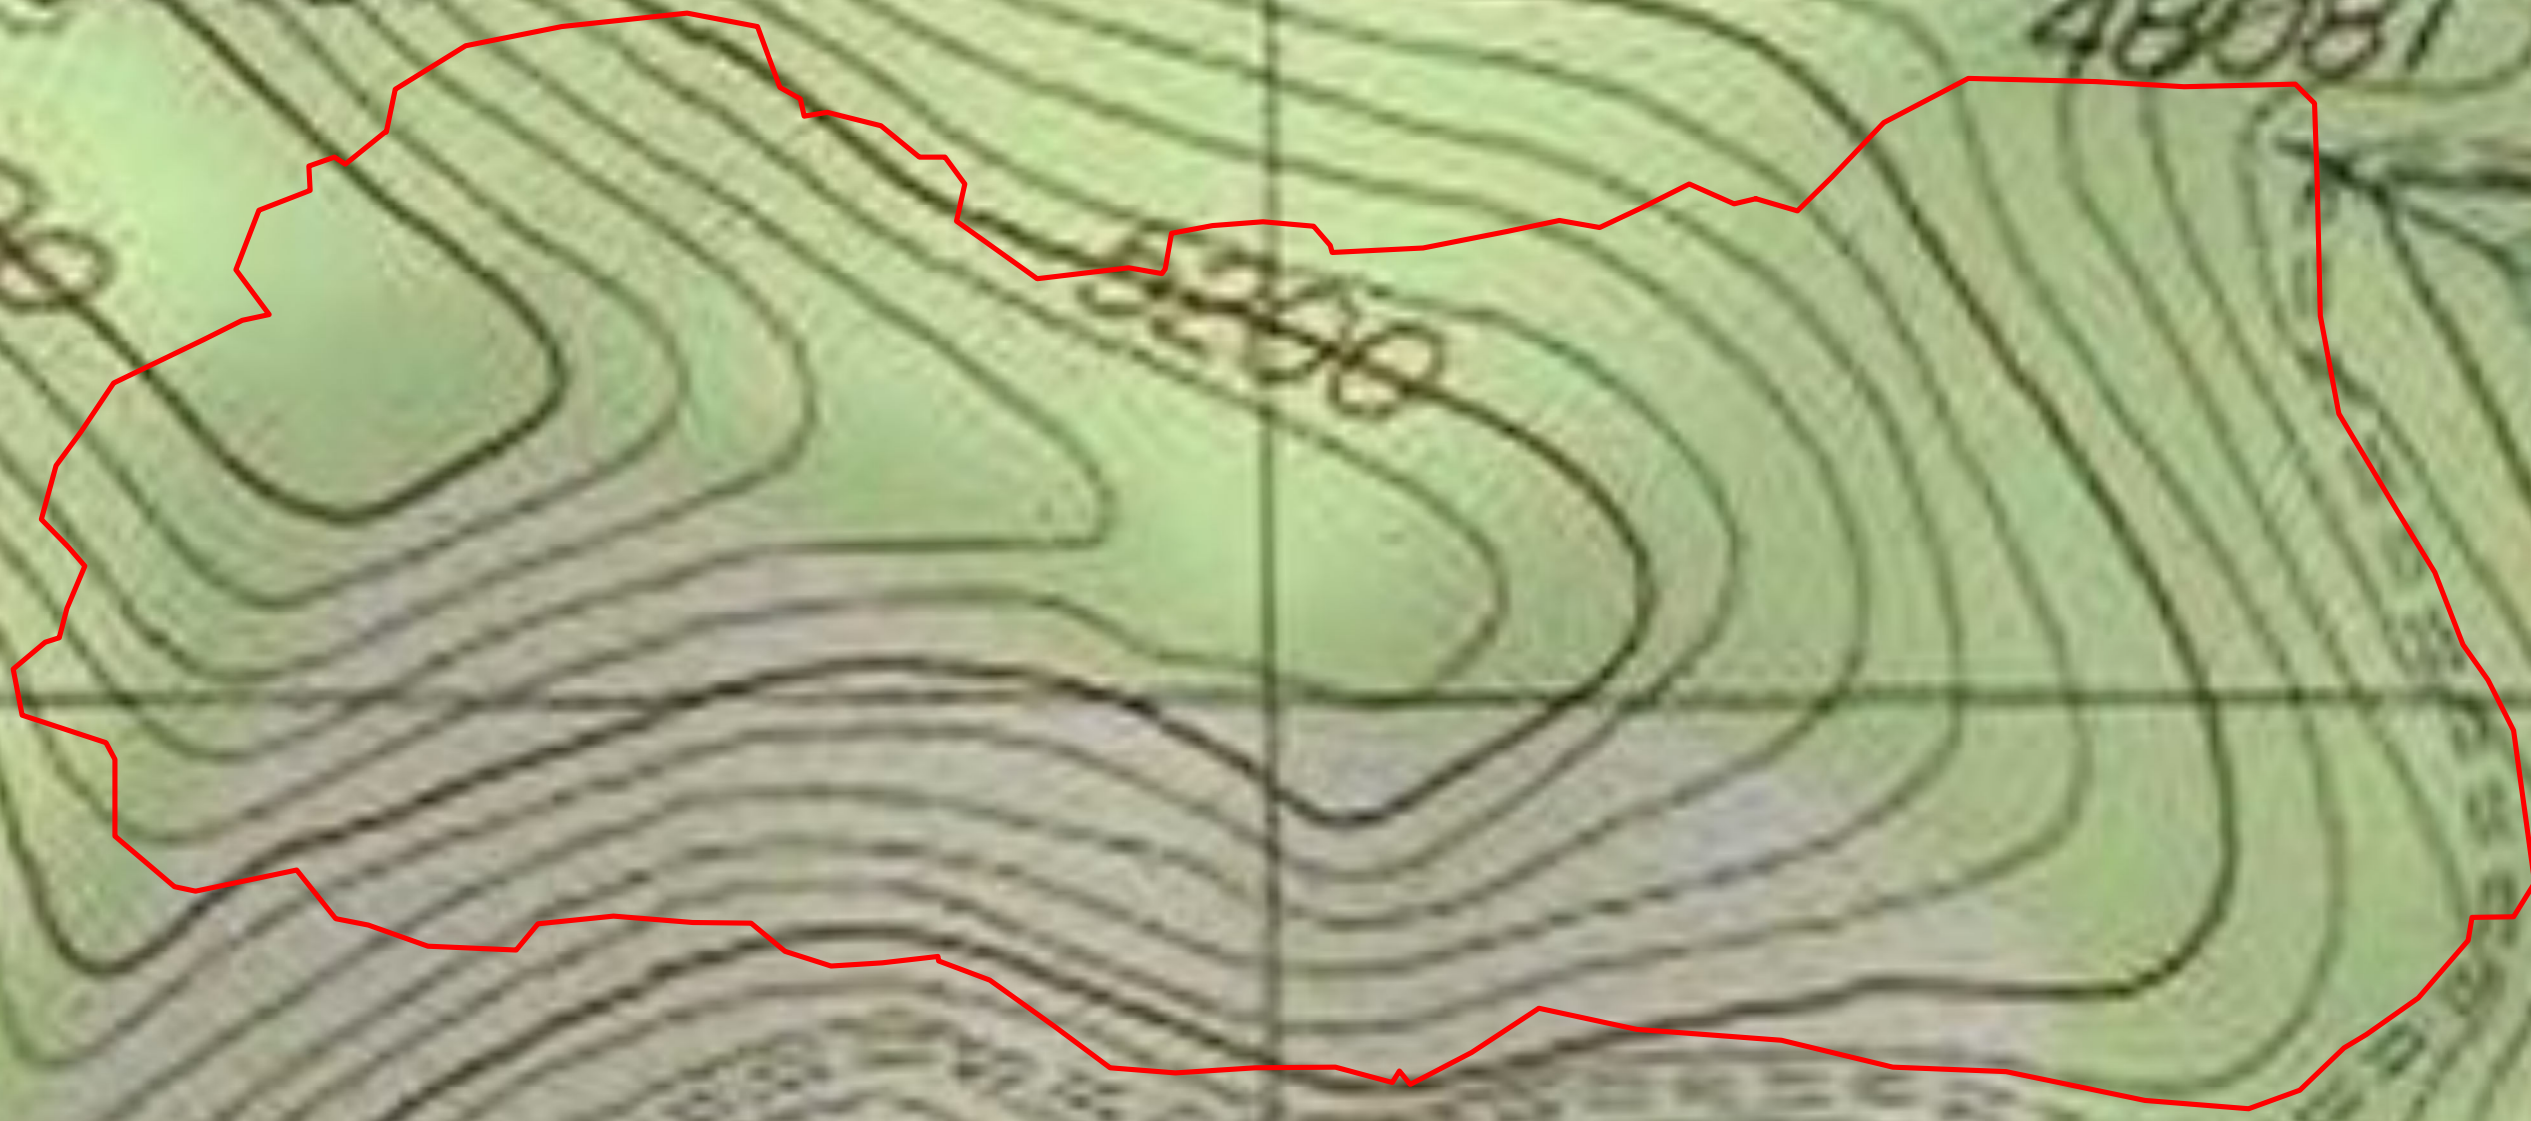

Highway 200 Complex
MT-LNF_005283
Infrared Interpretation
Imagery Date:
9/10/2017 0218 Hrs MDT

-  Heat Perimeter
-  Intense Heat Areas
-  Scattered Heat Areas
-  Isolated Heat Sources

IRIN:Andrew Mock
Map produced:
9/11/2017 0025 hrs