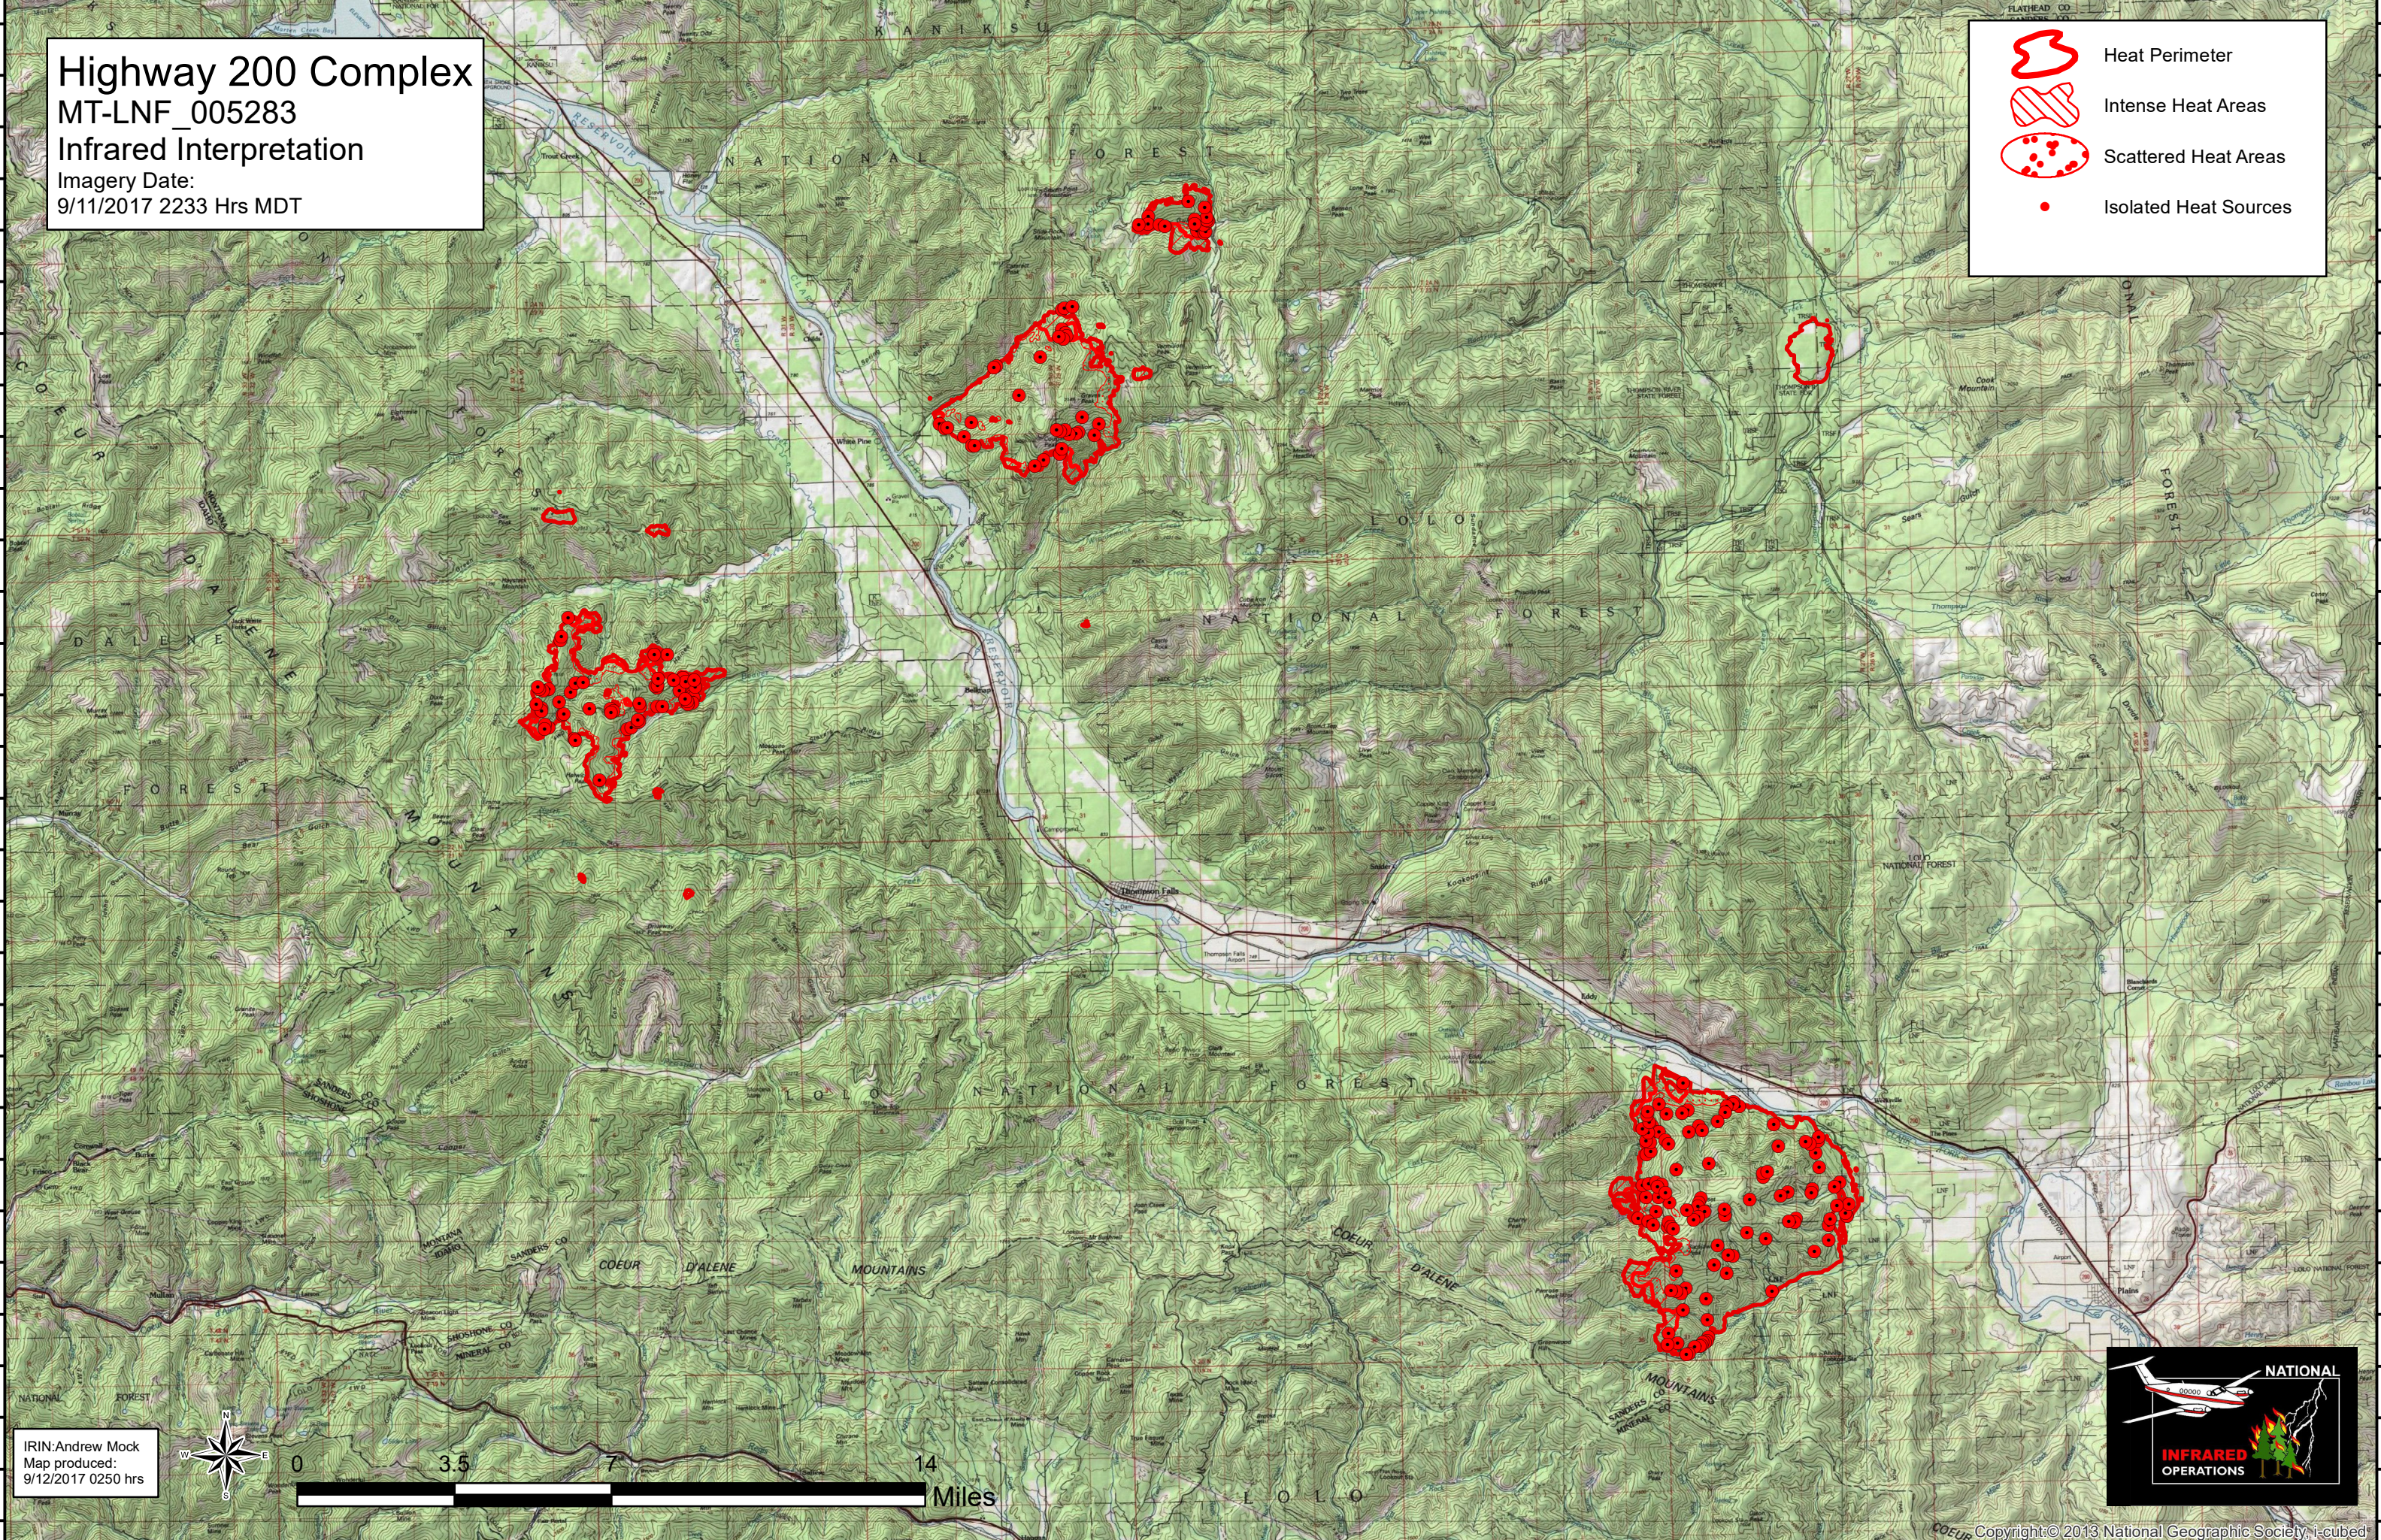

Highway 200 Complex
MT-LNF_005283
Infrared Interpretation
Imagery Date:
9/11/2017 2233 Hrs MDT

- Heat Perimeter (Red outline)
- Intense Heat Areas (Red hatched area)
- Scattered Heat Areas (Red dotted area)
- Isolated Heat Sources (Red dot)

IRIN:Andrew Mock
Map produced:
9/12/2017 0250 hrs