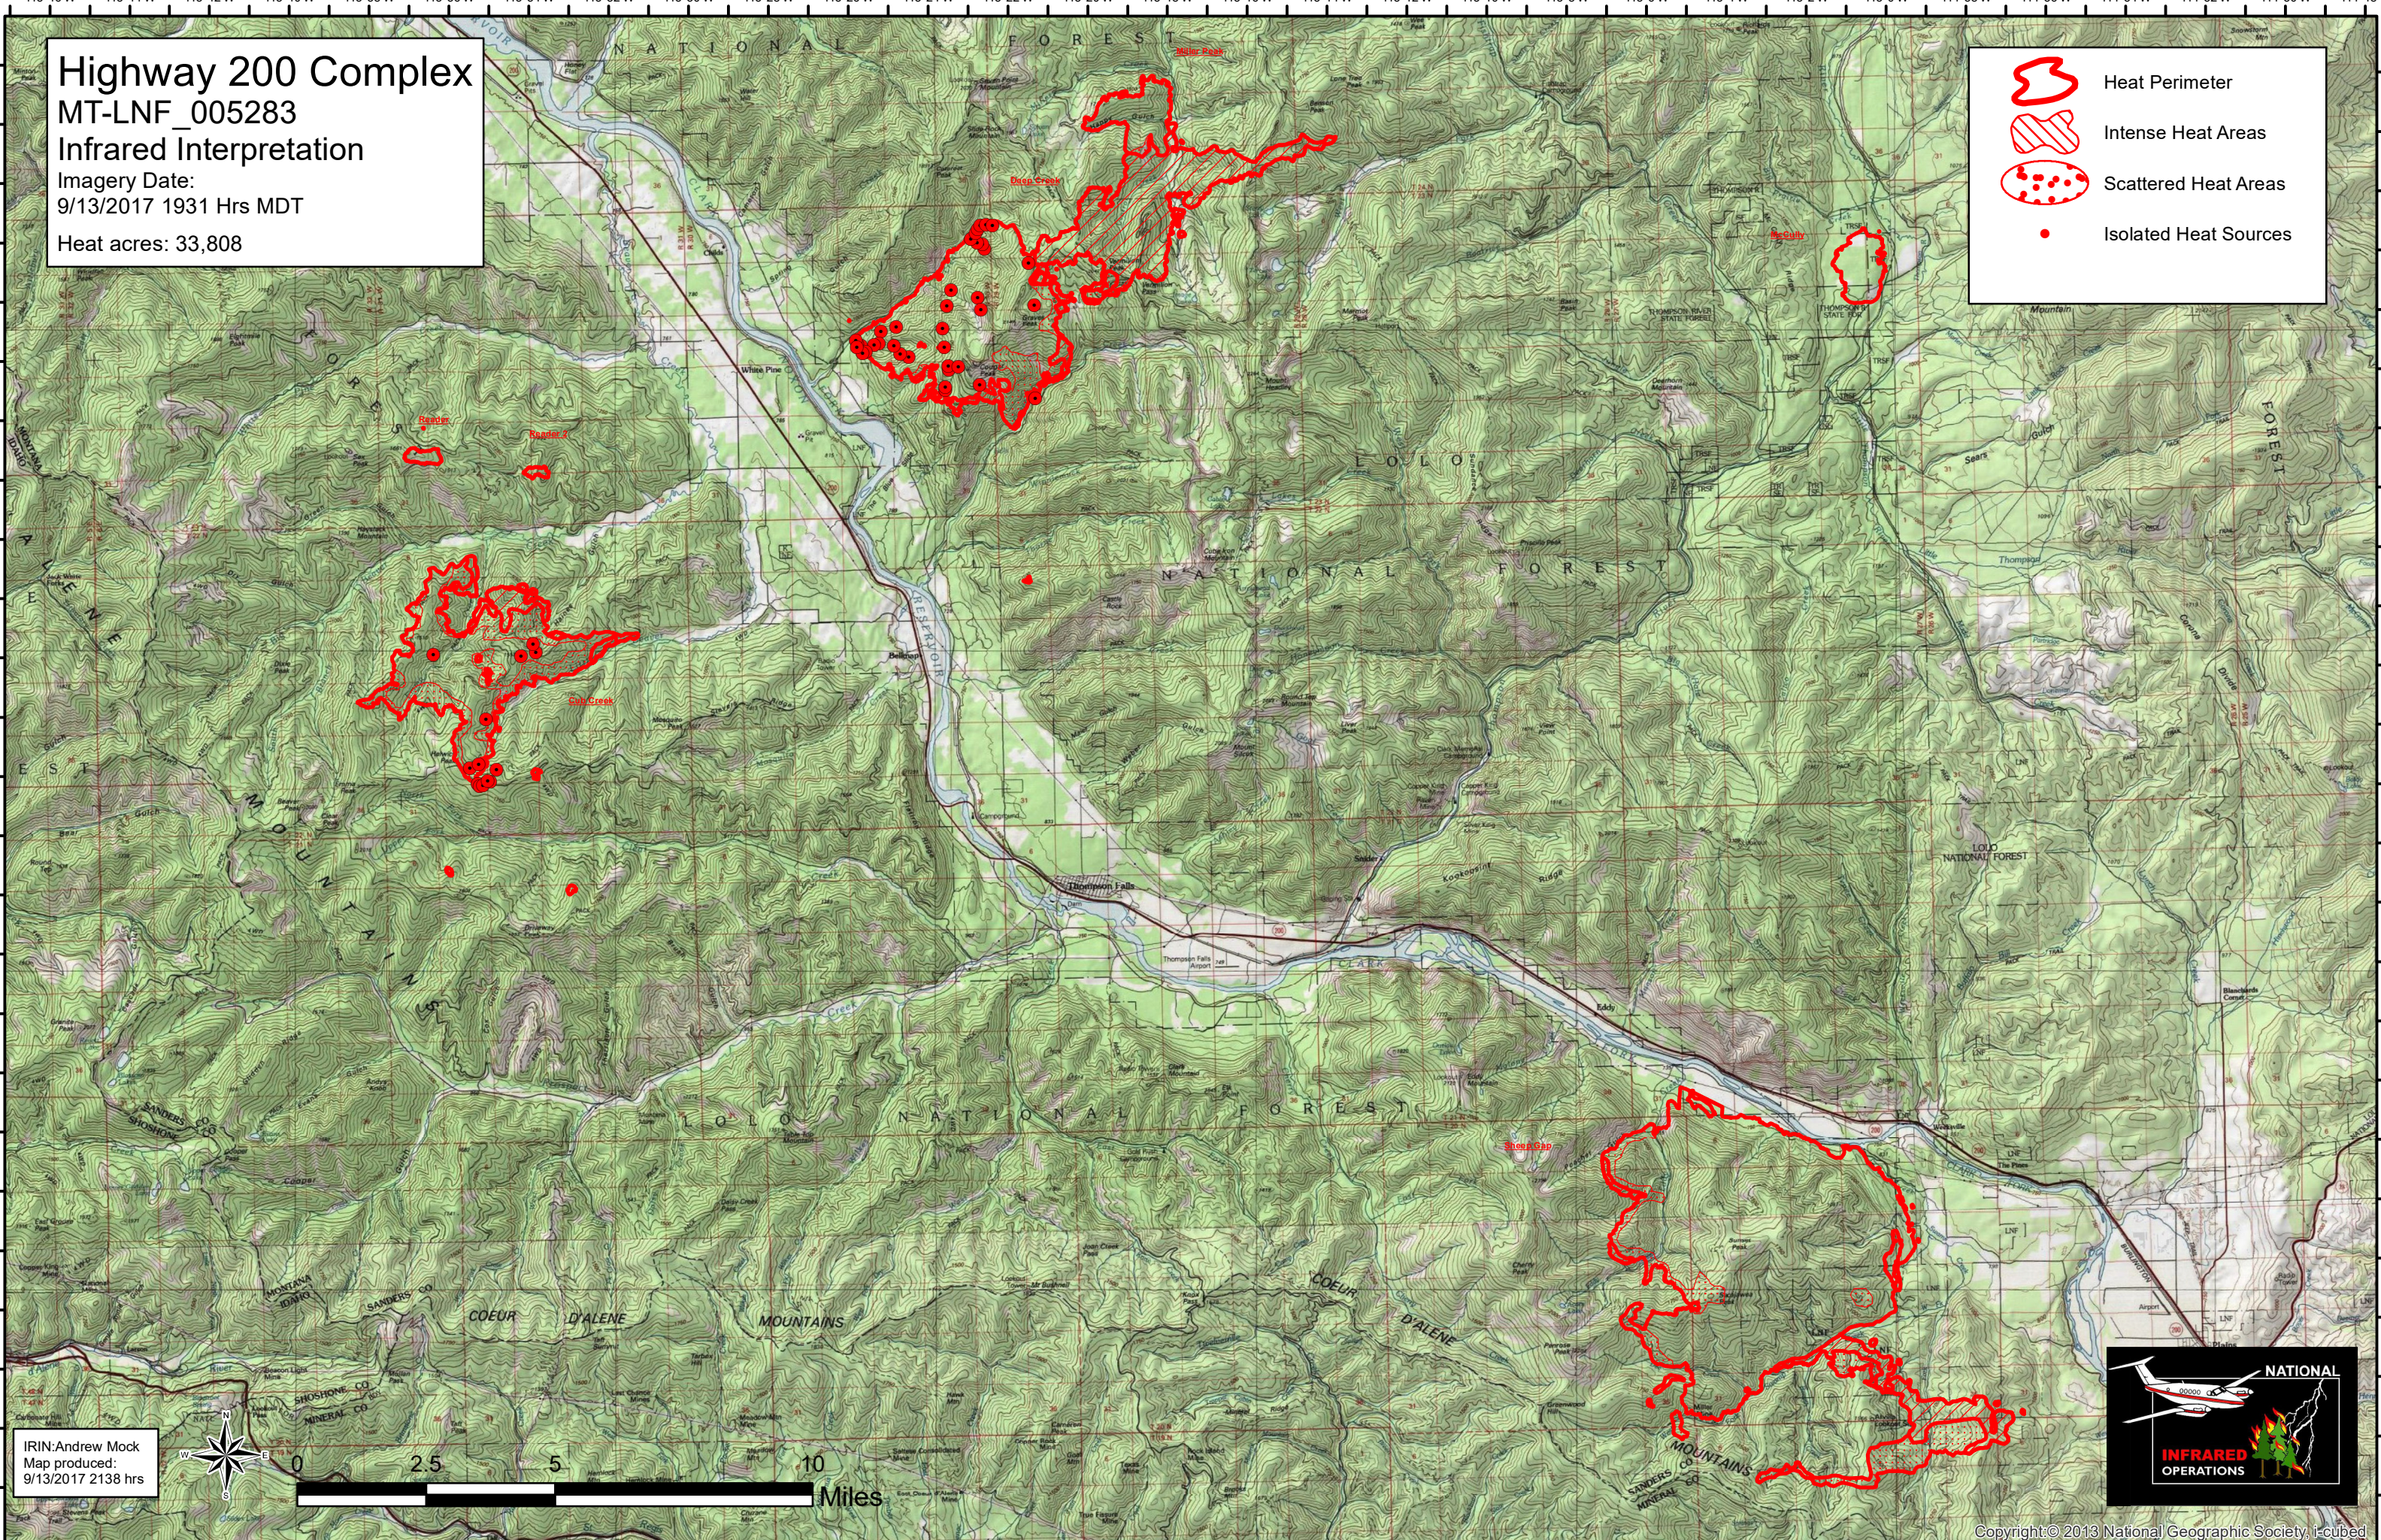

Highway 200 Complex
MT-LNF_005283
Infrared Interpretation
Imagery Date:
9/13/2017 1931 Hrs MDT
Heat acres: 33,808

-  Heat Perimeter
-  Intense Heat Areas
-  Scattered Heat Areas
-  Isolated Heat Sources

IRIN:Andrew Mock
Map produced:
9/13/2017 2138 hrs