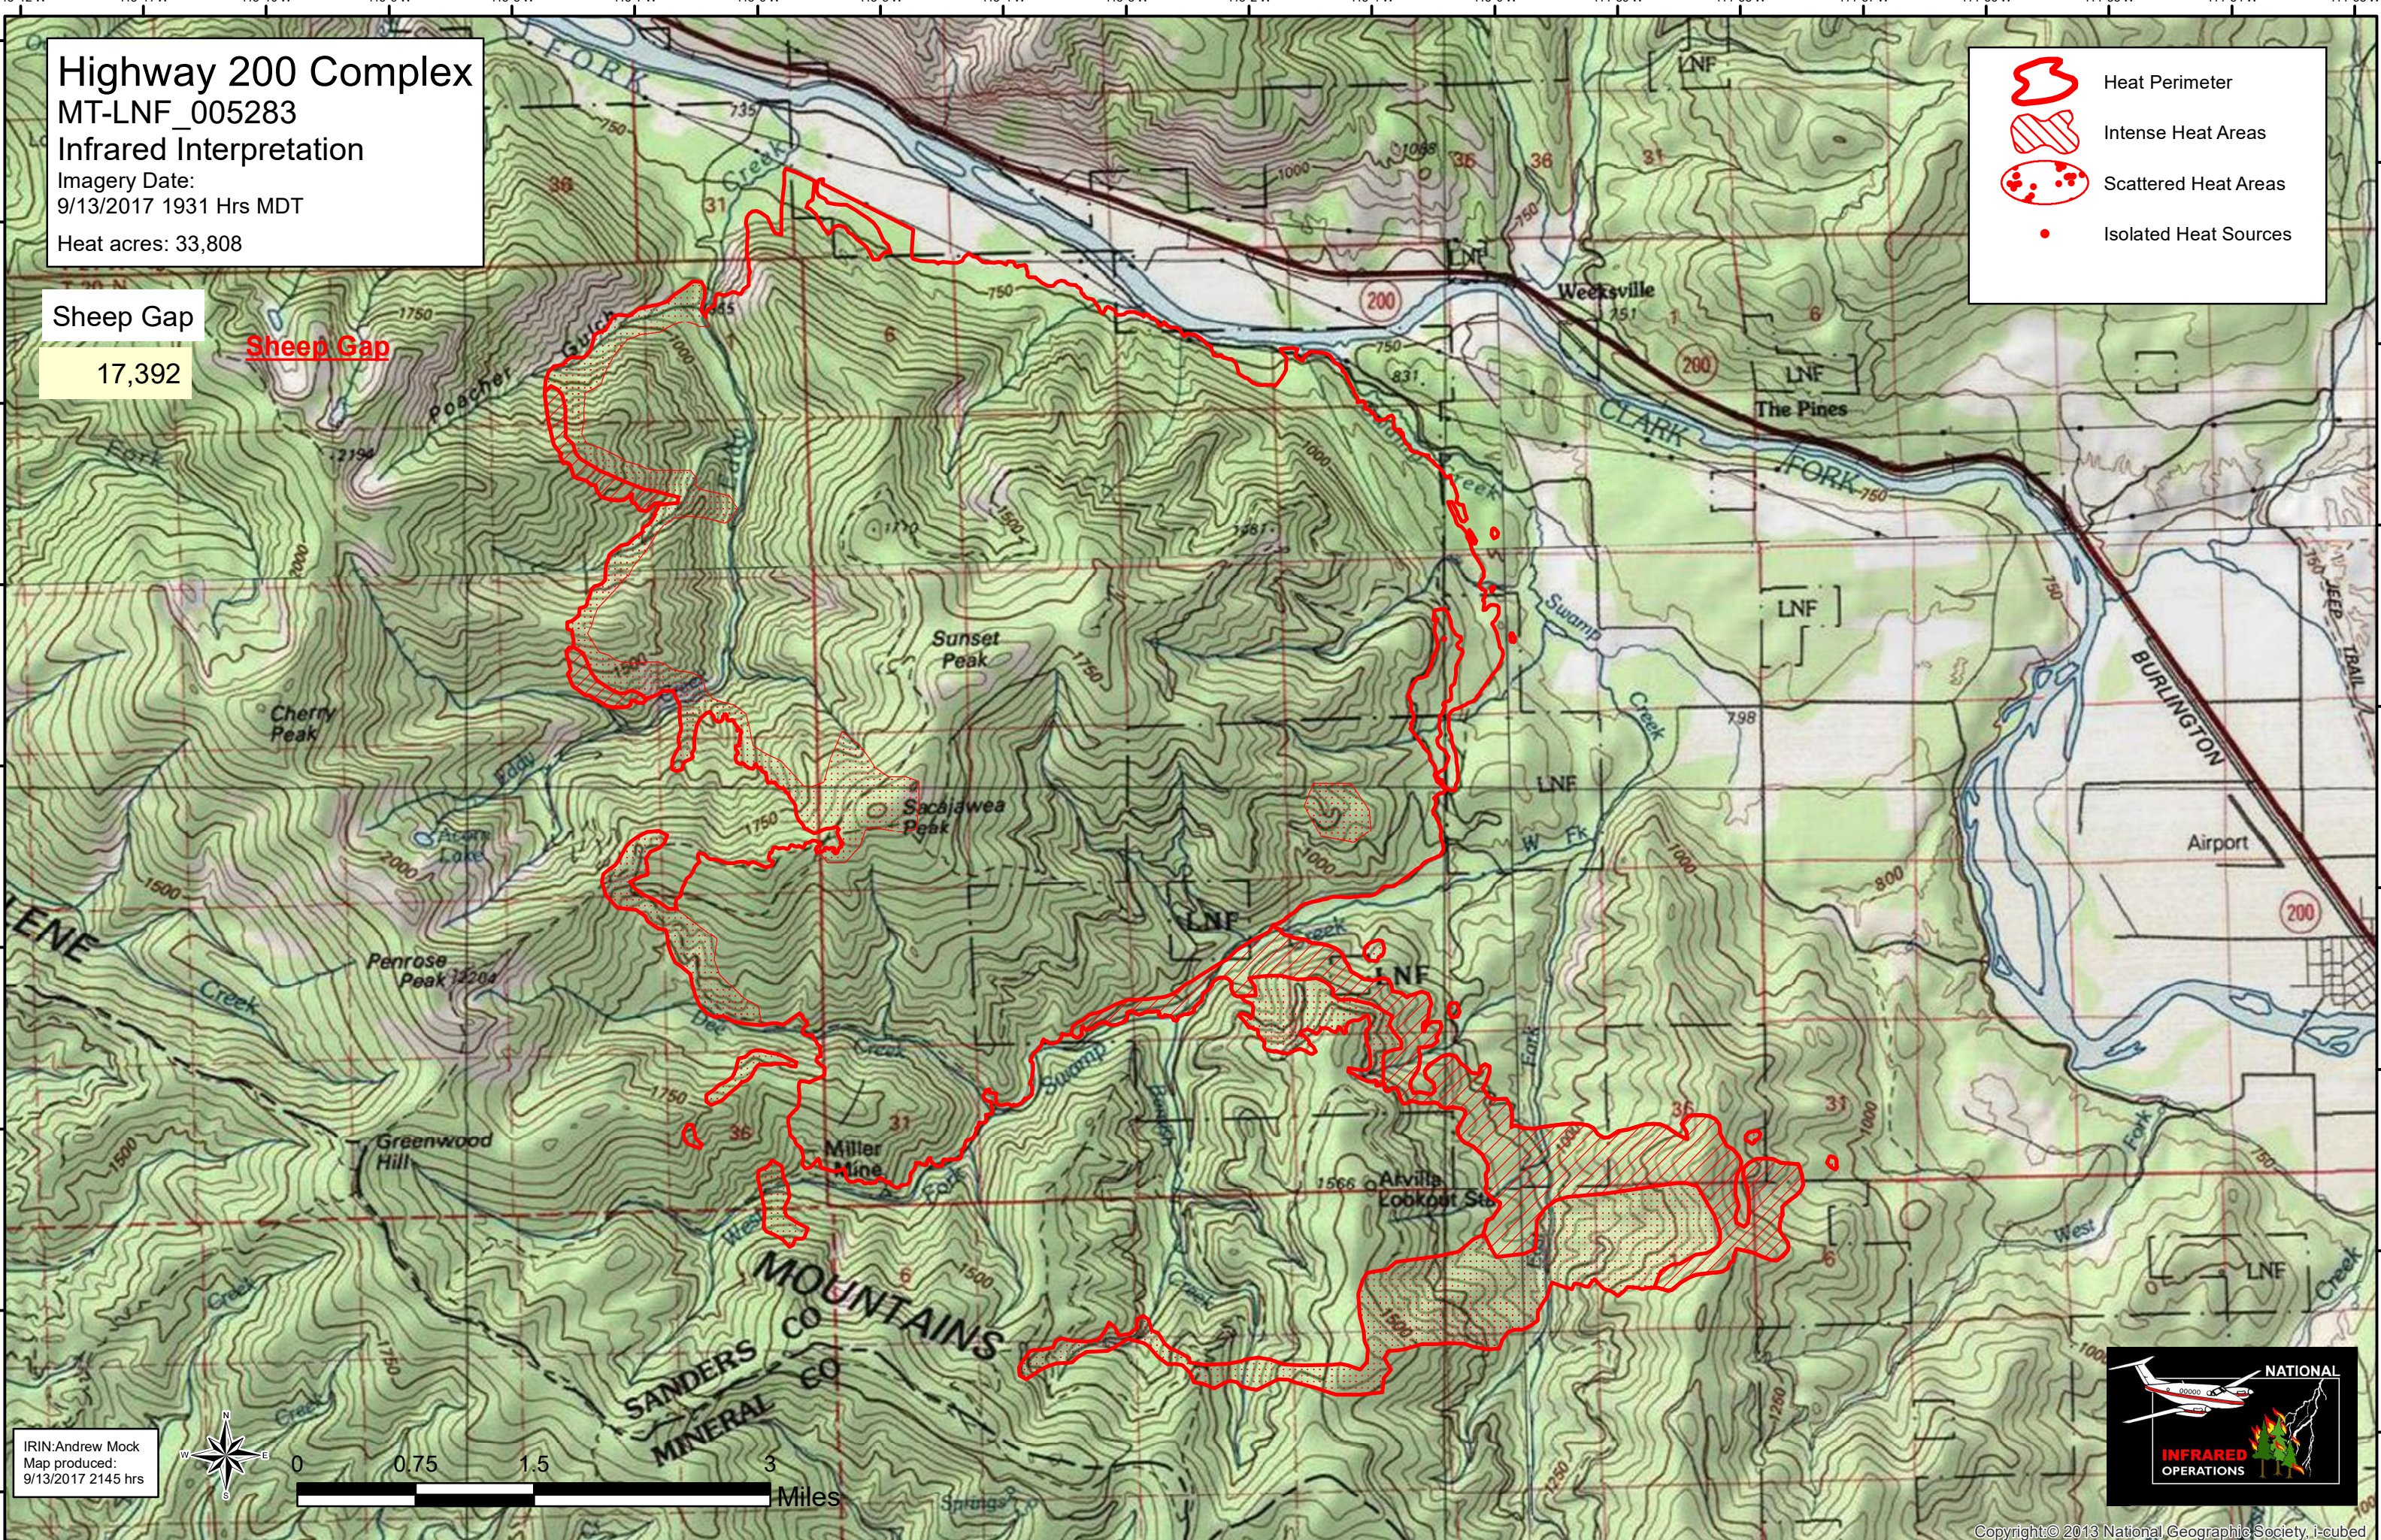

# Highway 200 Complex MT-LNF\_005283 Infrared Interpretation

Imagery Date:  
9/13/2017 1931 Hrs MDT  
Heat acres: 33,808

Sheep Gap

17,392

**Sheep Gap**

-  Heat Perimeter
-  Intense Heat Areas
-  Scattered Heat Areas
-  Isolated Heat Sources

IRIN:Andrew Mock  
Map produced:  
9/13/2017 2145 hrs