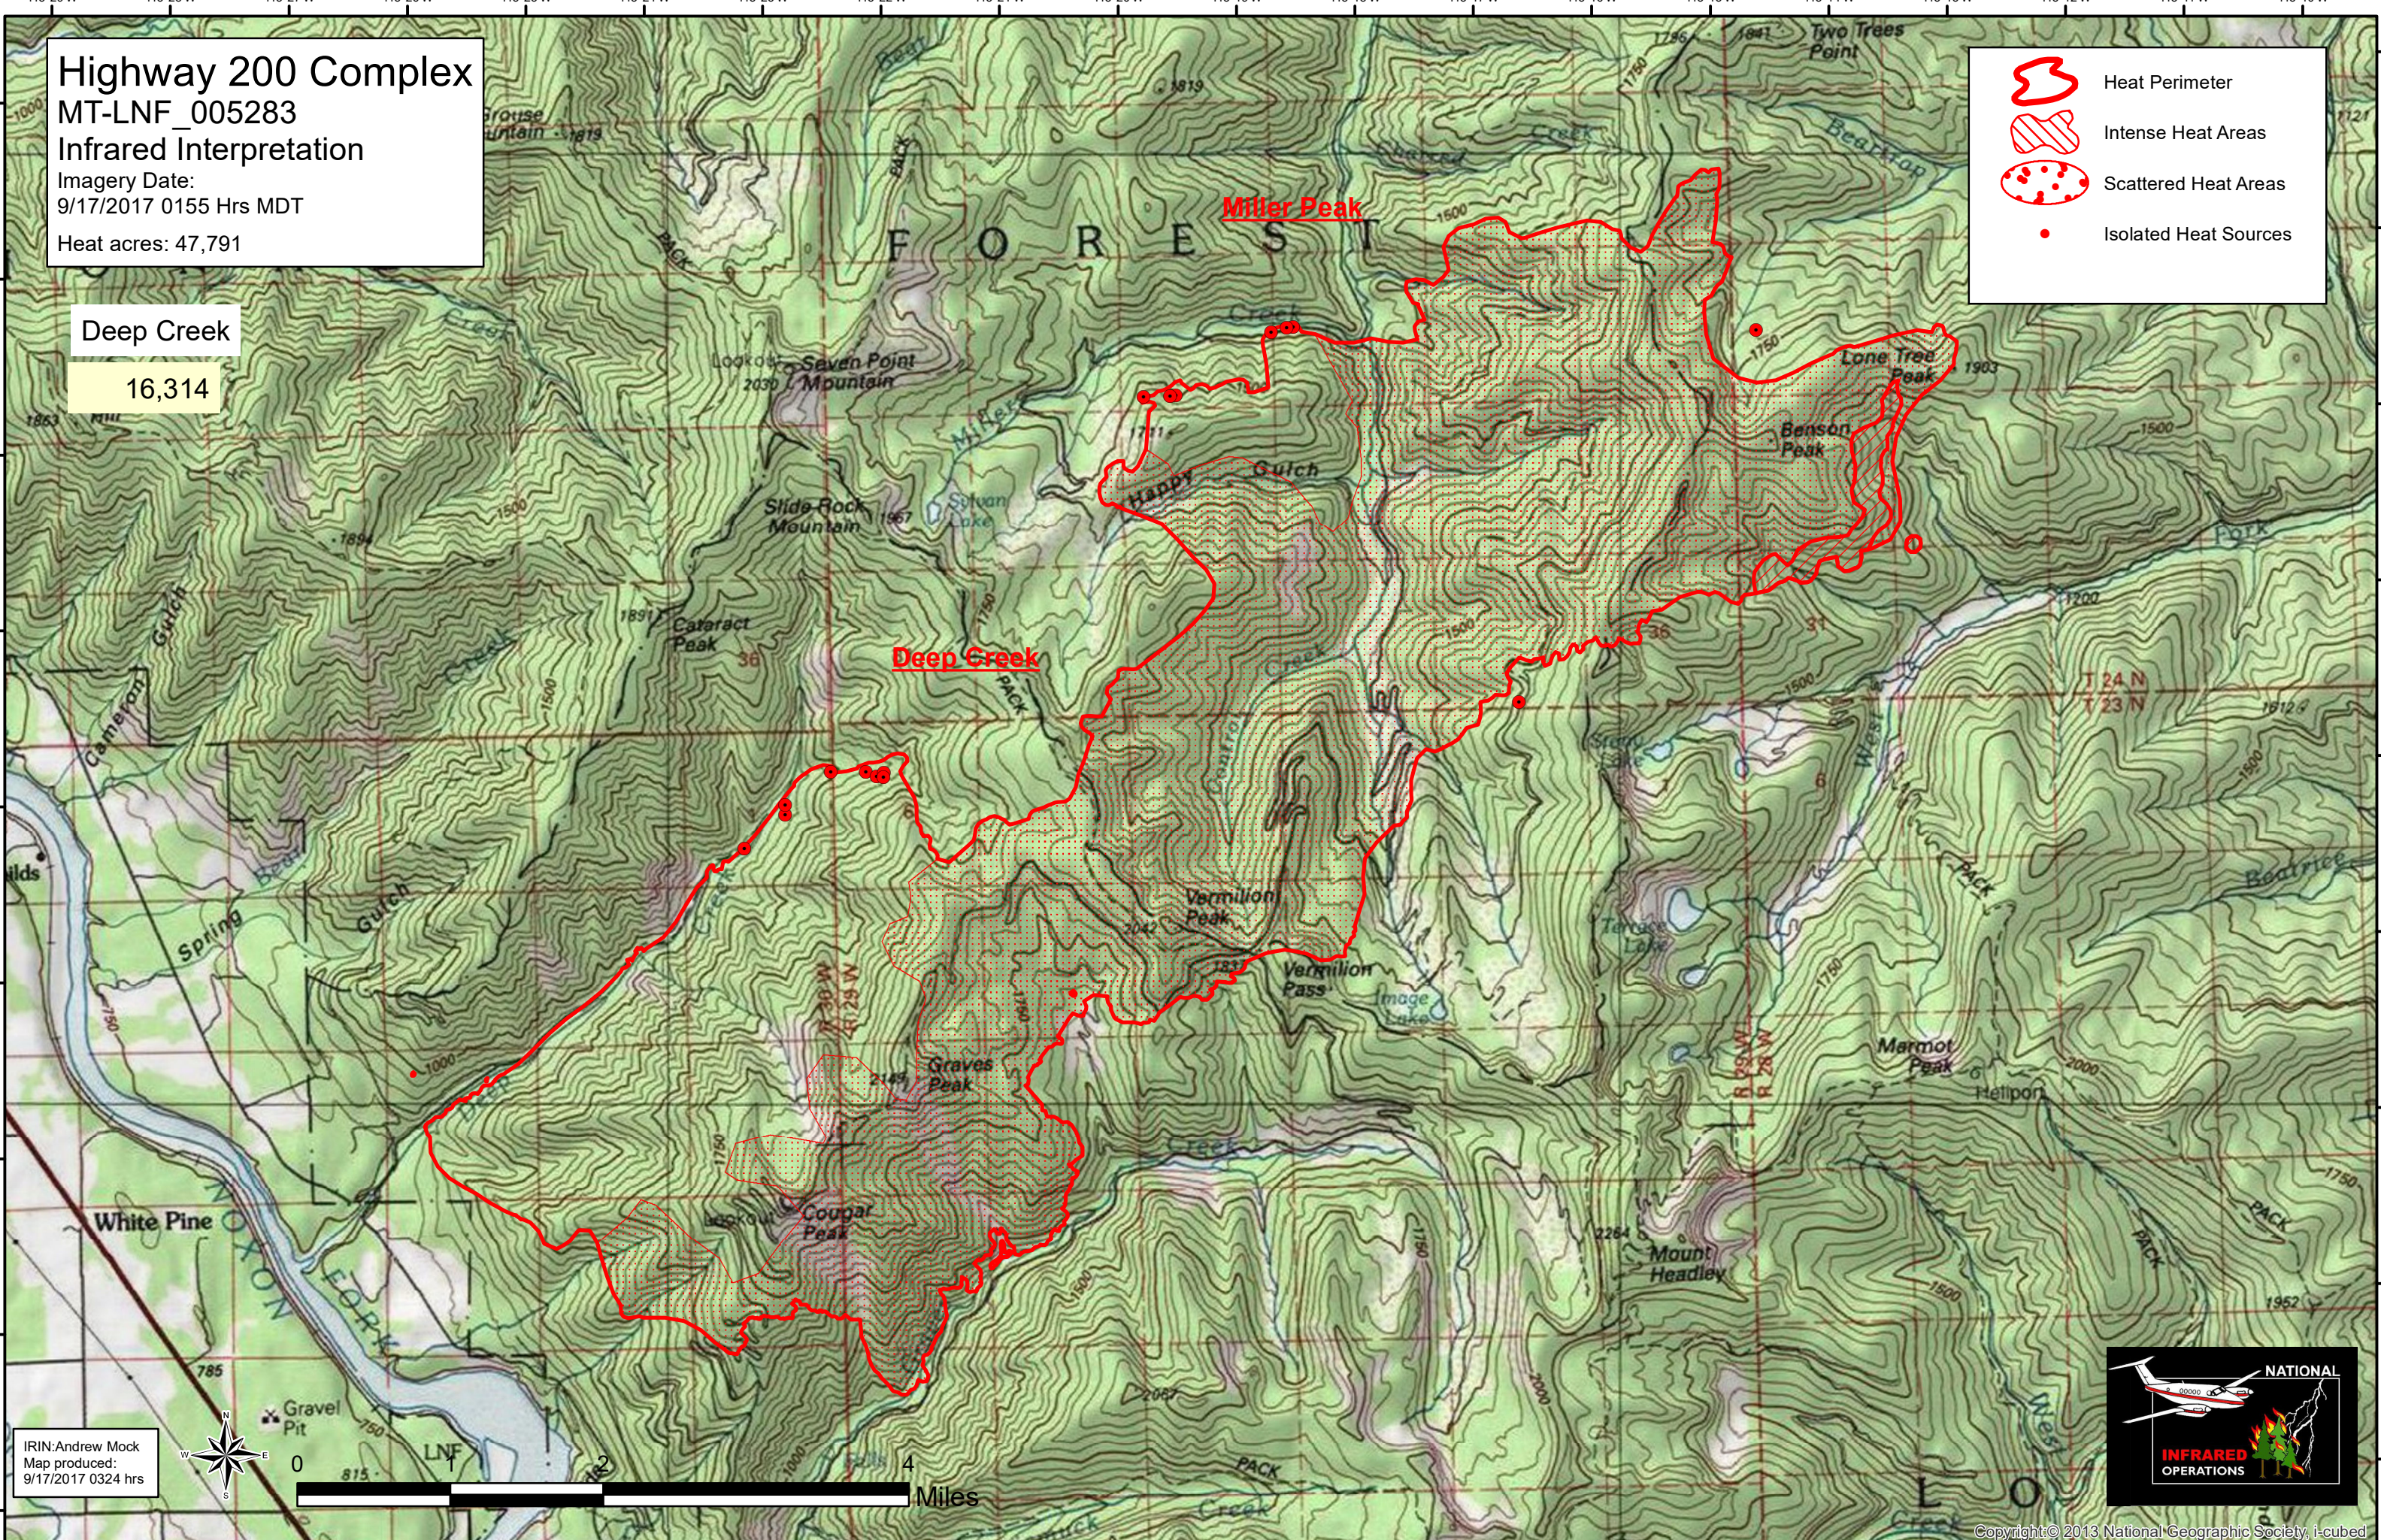

# Highway 200 Complex MT-LNF\_005283 Infrared Interpretation

Imagery Date:  
9/17/2017 0155 Hrs MDT

Heat acres: 47,791

Deep Creek

16,314

- Heat Perimeter (Red outline)
- Intense Heat Areas (Red hatched pattern)
- Scattered Heat Areas (Red dotted pattern)
- Isolated Heat Sources (Red dots)

IRIN: Andrew Mock  
Map produced:  
9/17/2017 0324 hrs