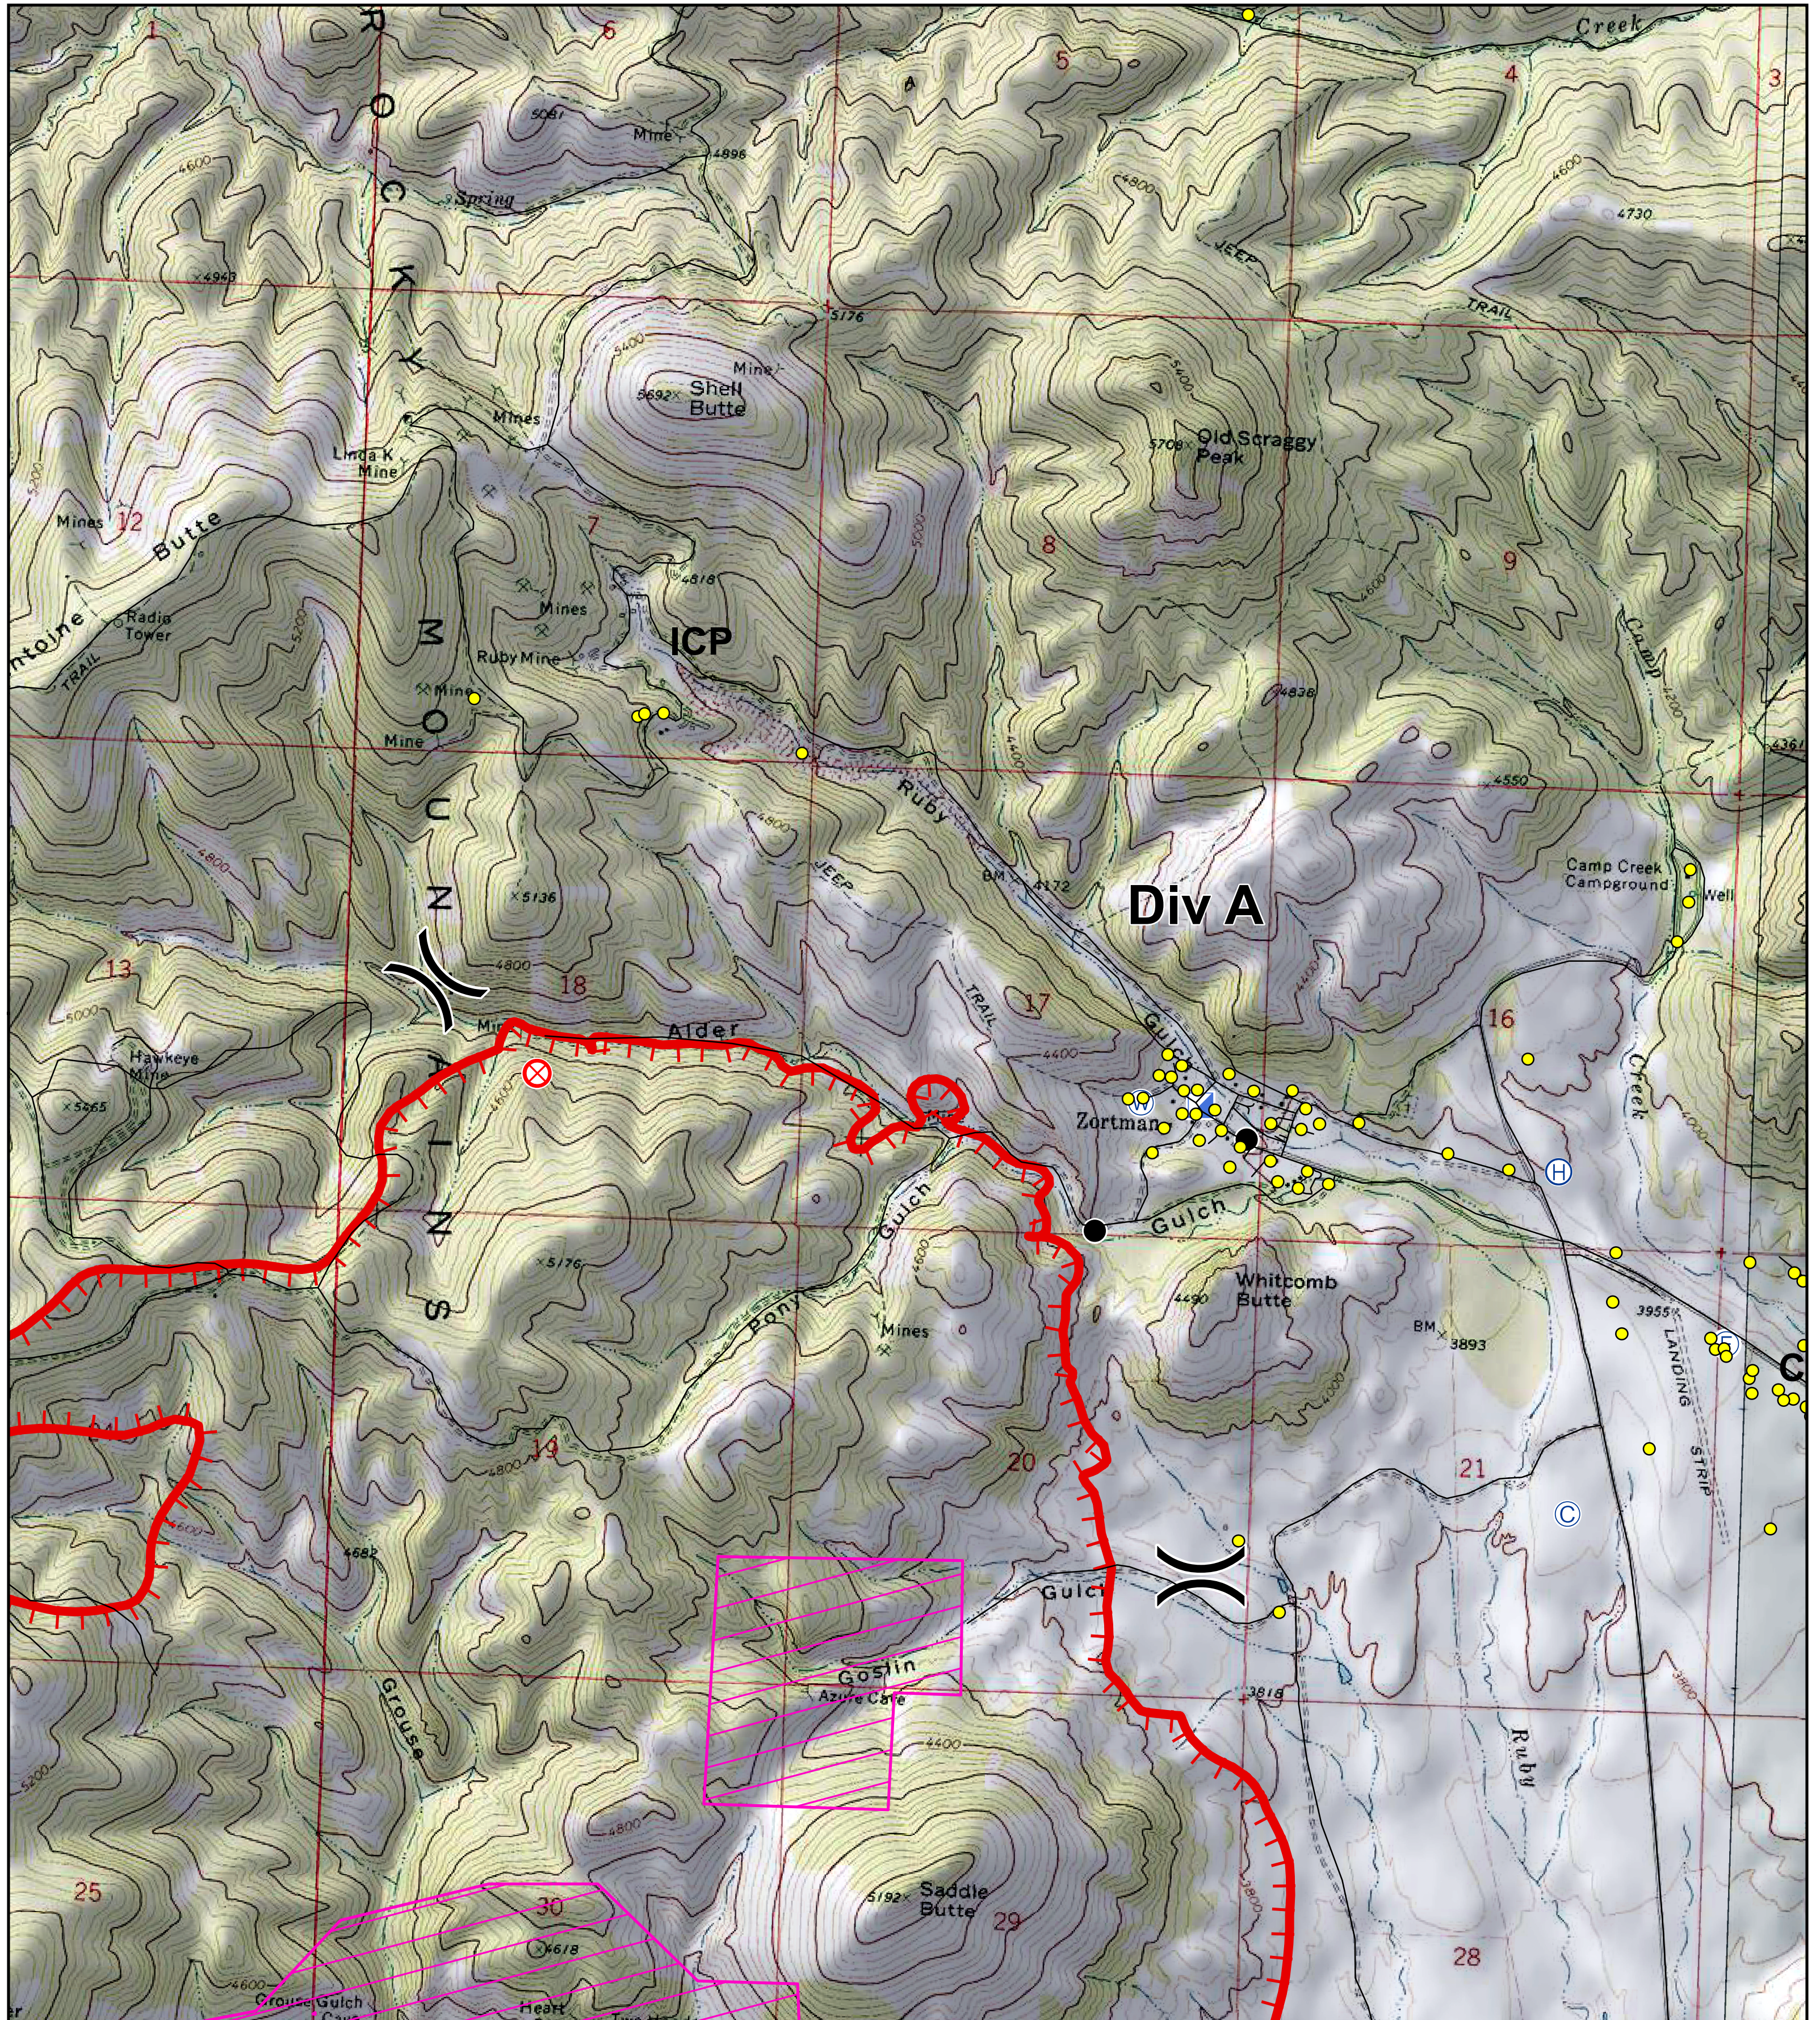

Division A Map

July Fire
MT-LED-000115

- C Camp
- H Helibase
- W Water Source
- F Fire Station
- Drop Point
- Incident Command Post
- Fire Origin
- JulyFire_Structures
- Uncontrolled Fire Edge
- Retardant Avoidance
- Road

Acres: 8381
as of 7/6/17 @ 12:30