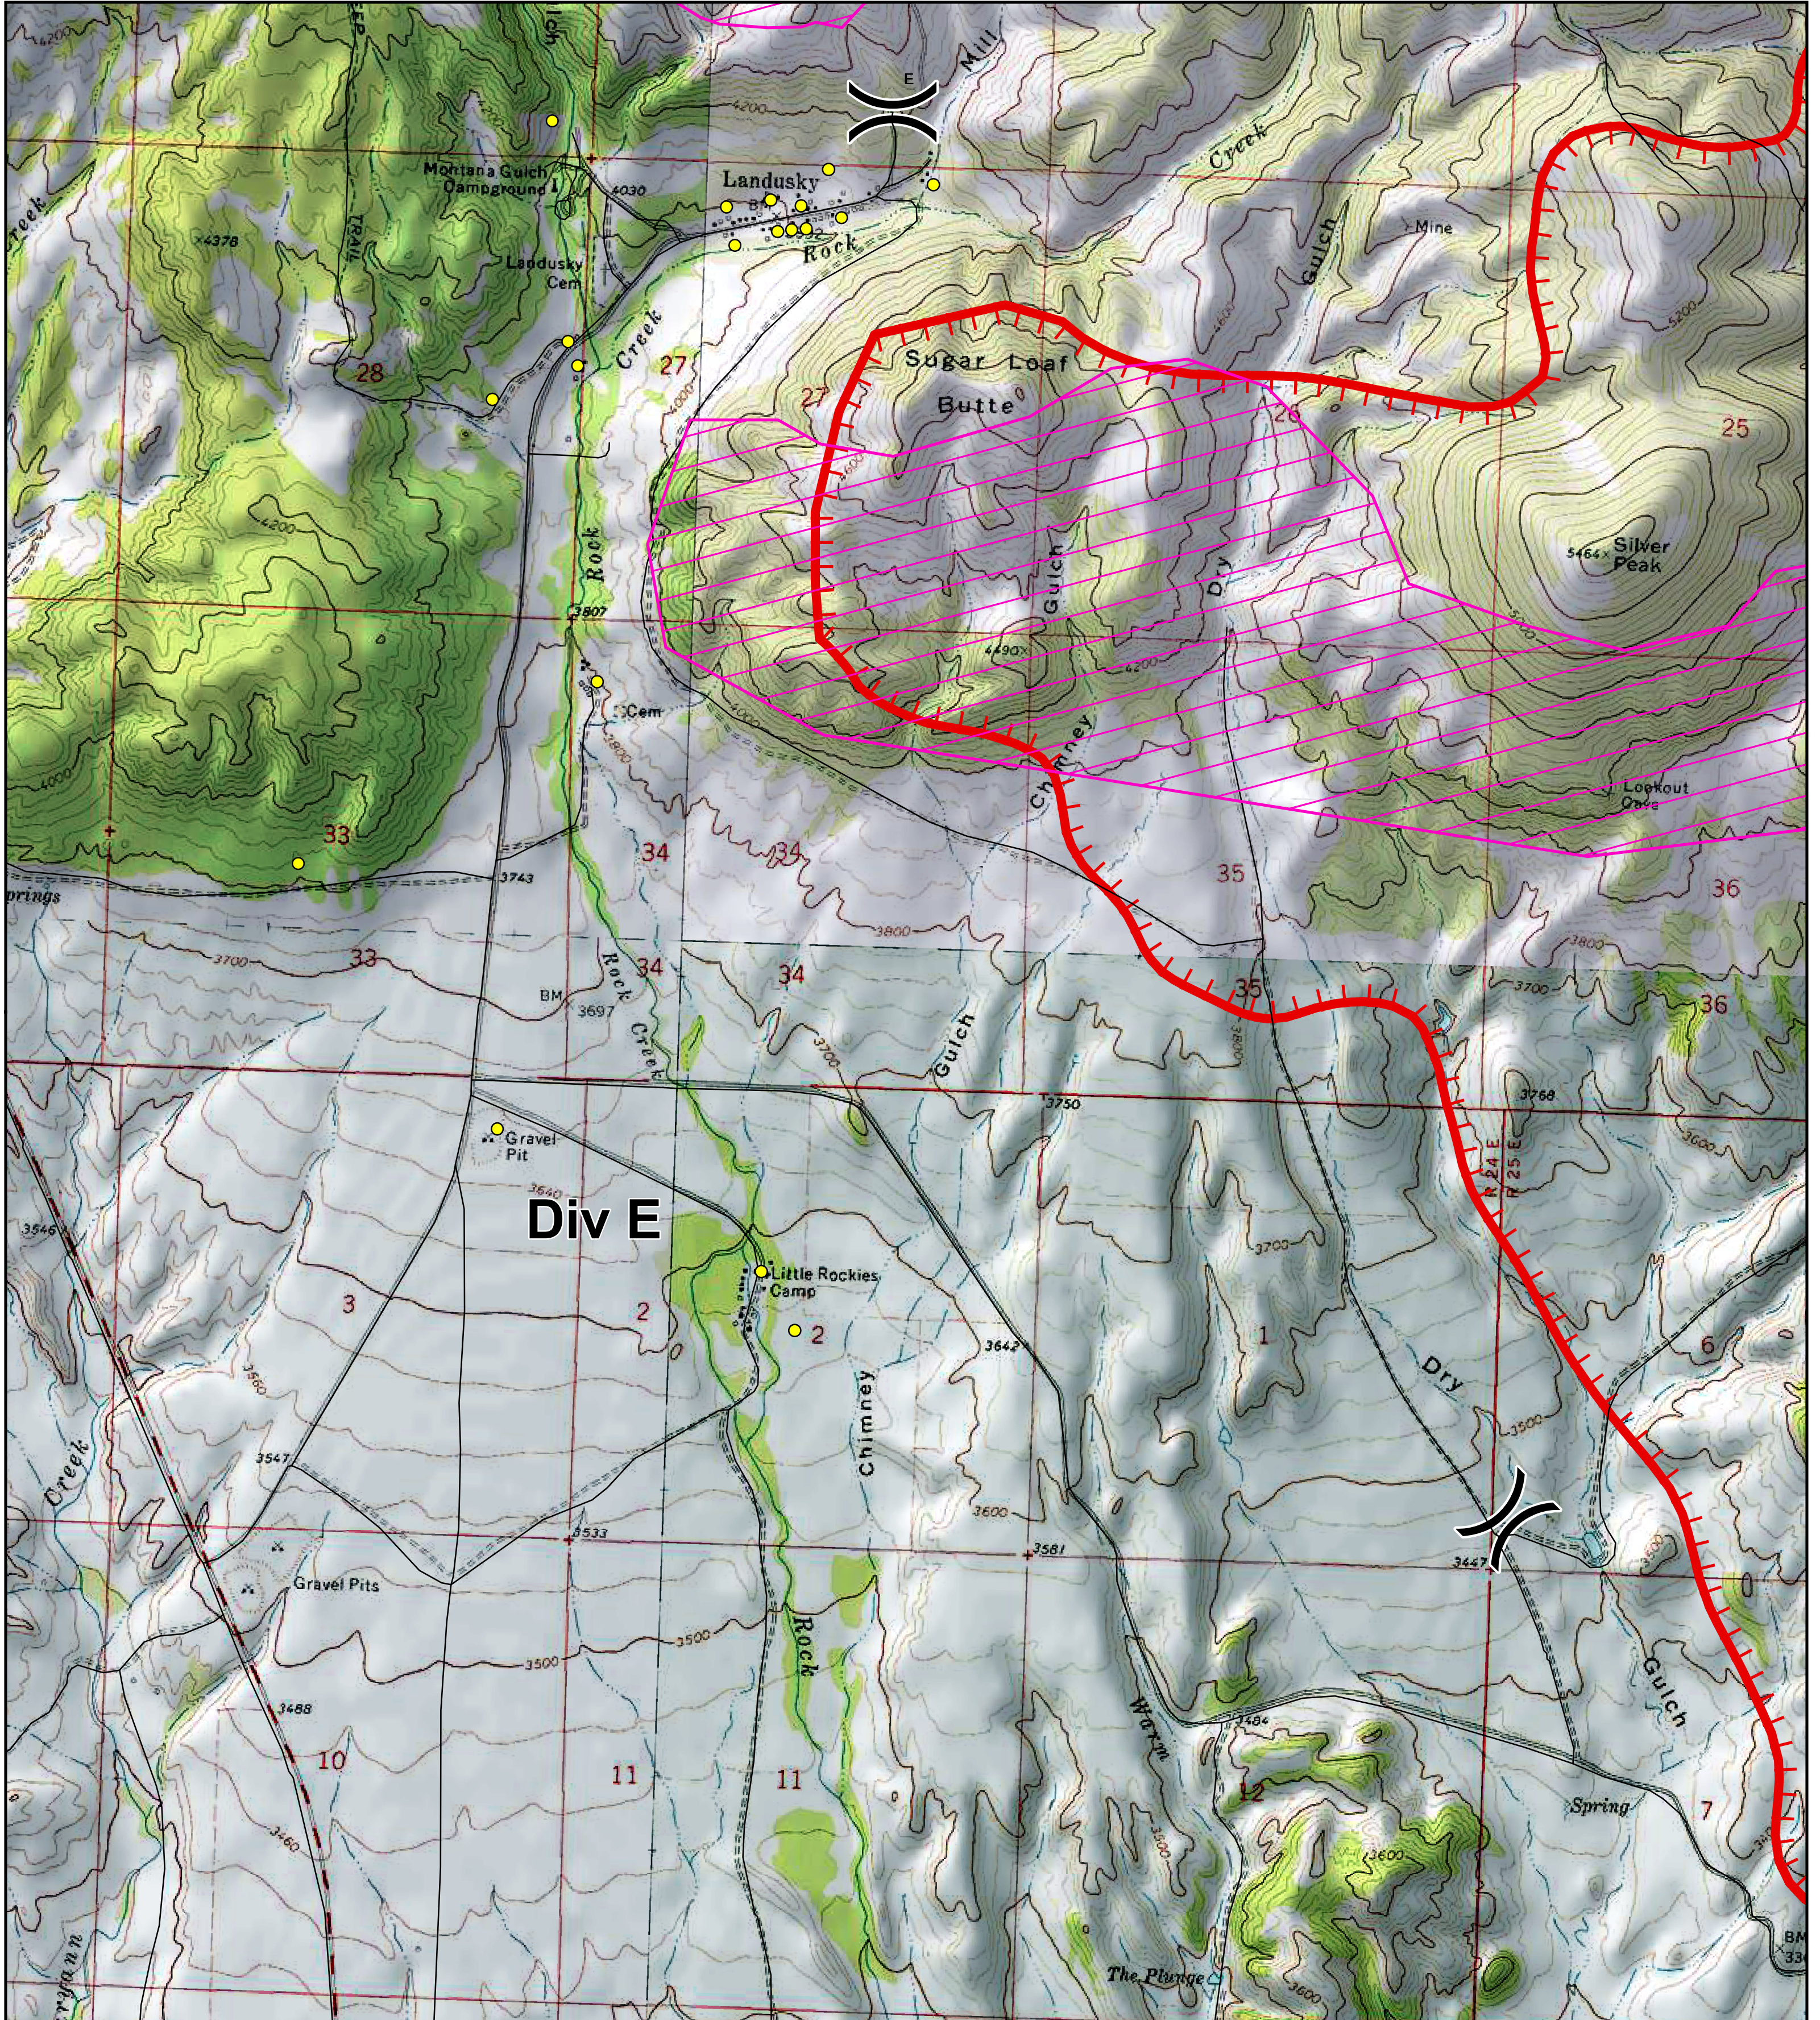

# Division E Map

July Fire  
MT-LED-000115

Div E

- JulyFire\_Structures
- Uncontrolled Fire Edge
- Retardant Avoidance
- Road

Acres: 8381  
as of 7/6/17 @ 12:30