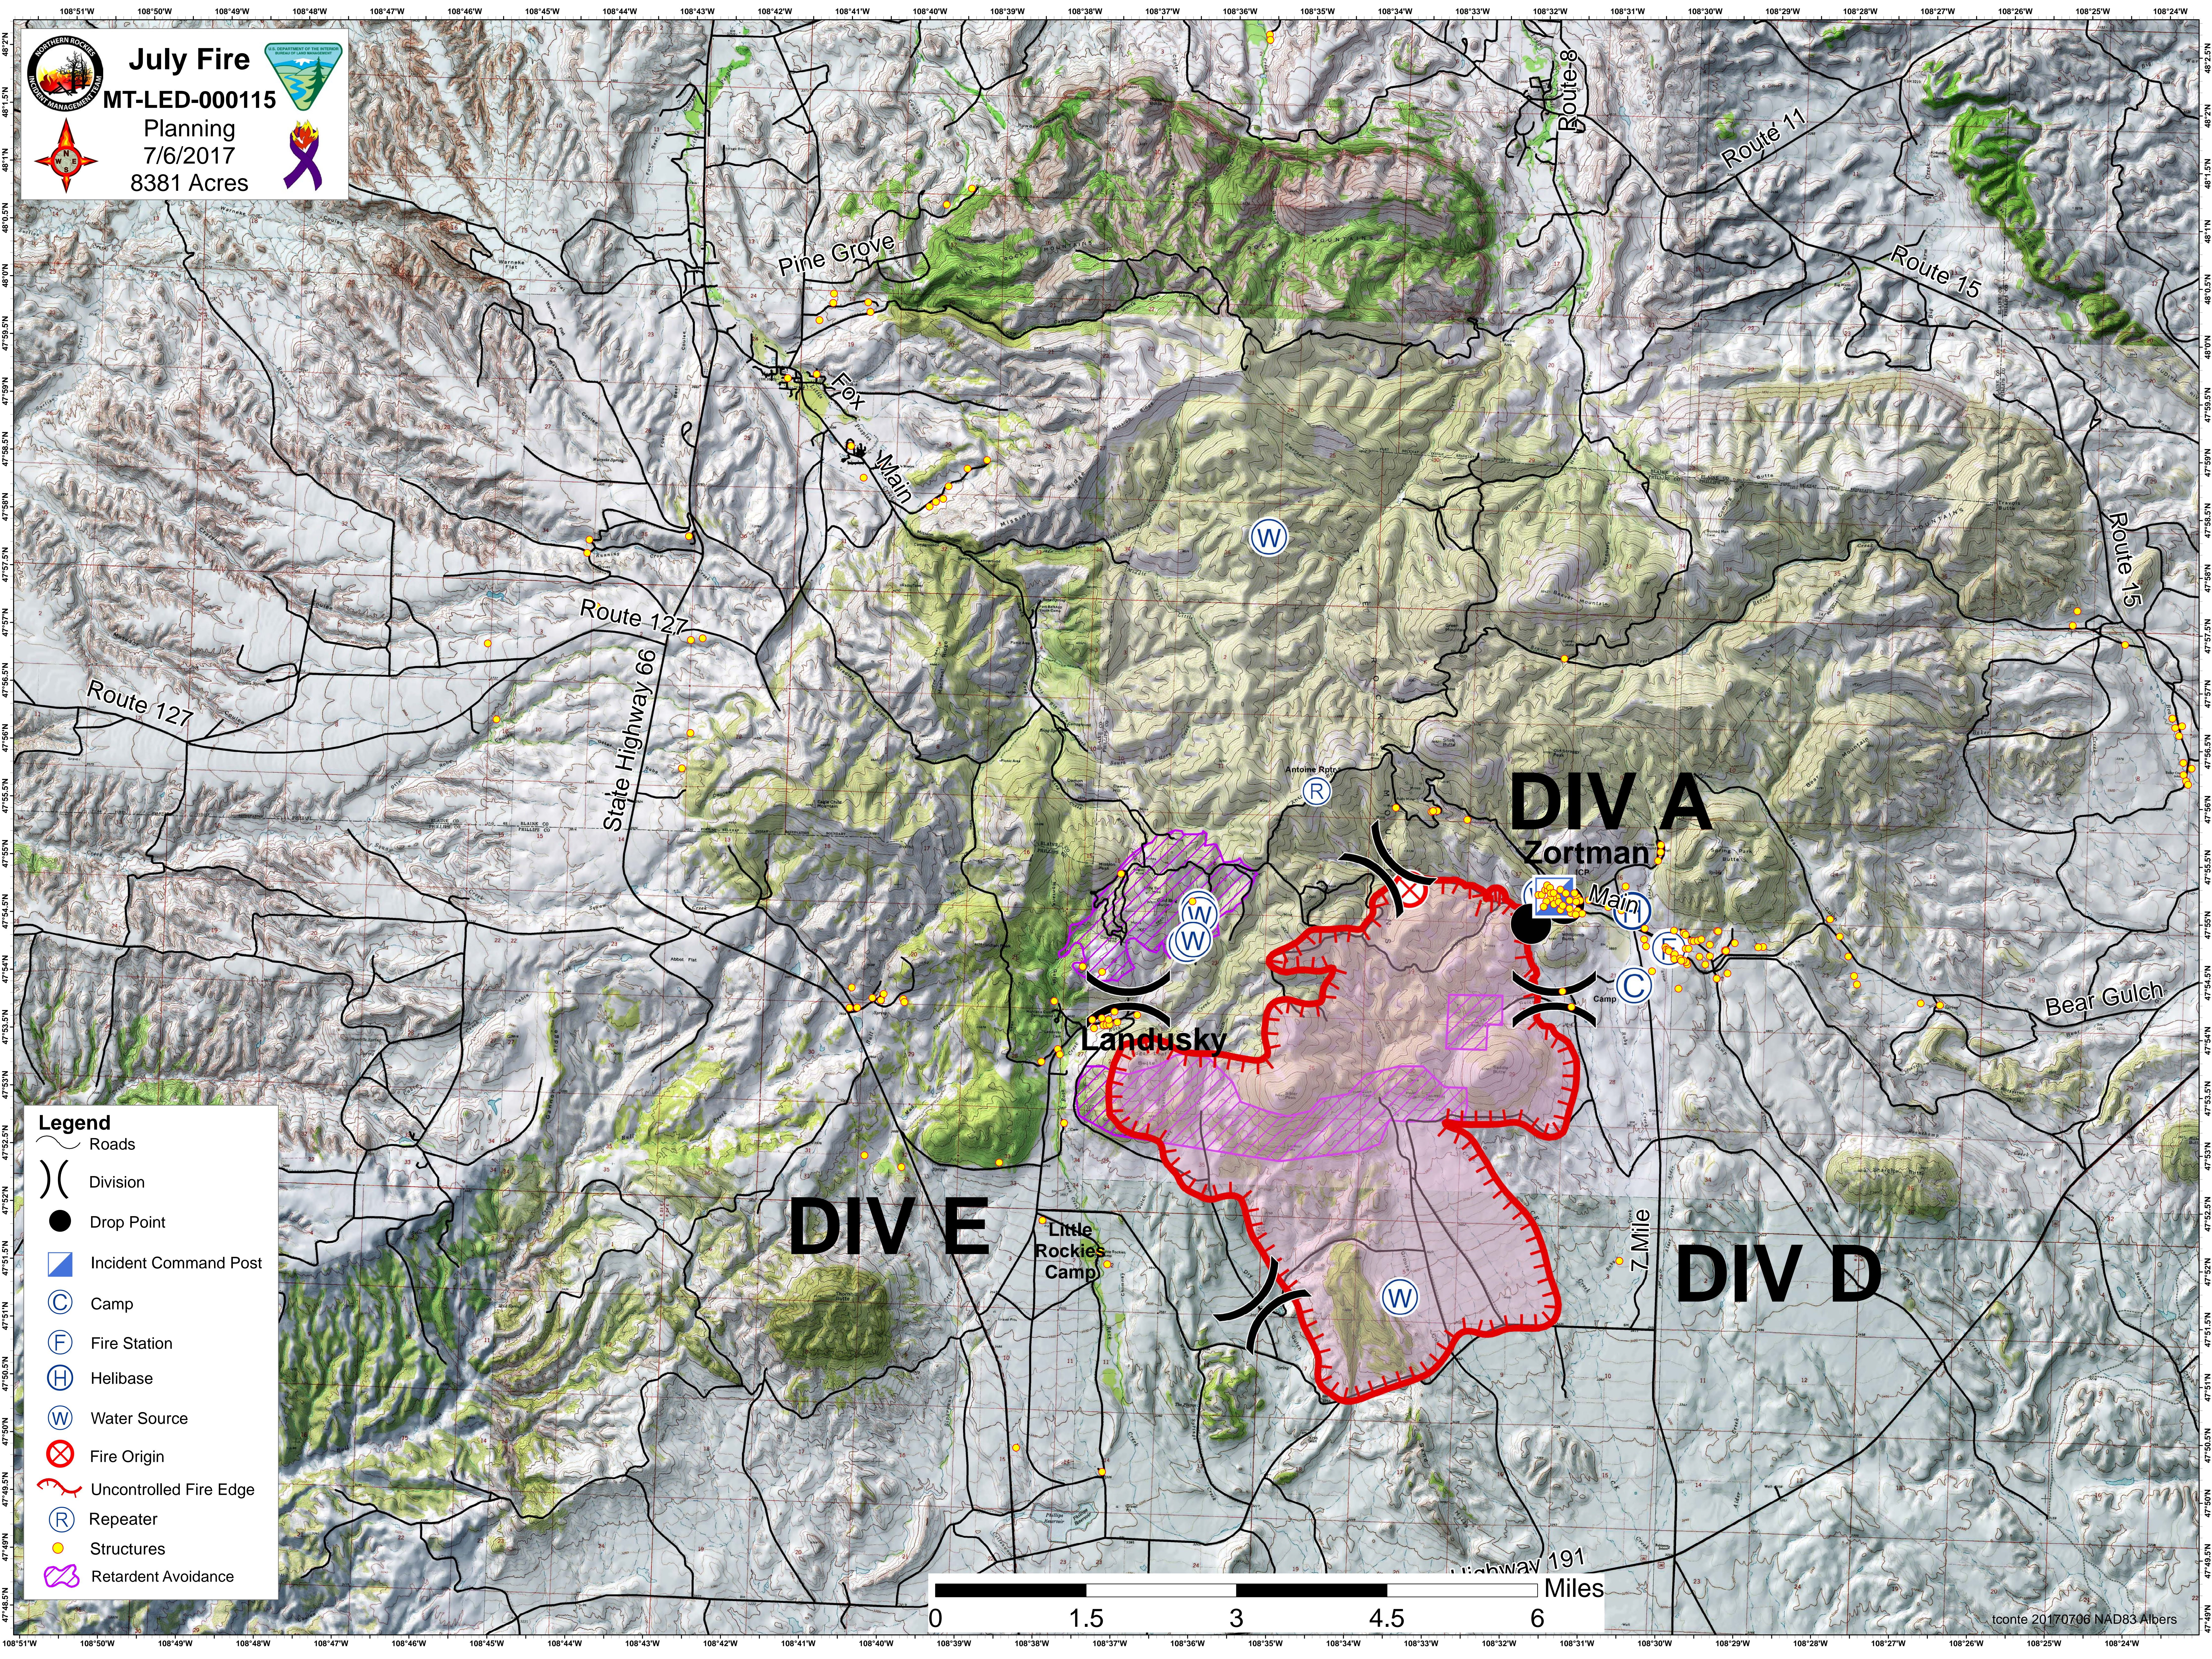

July Fire
MT-LED-000115
 Planning
 7/6/2017
 8381 Acres

- Legend**
- Roads
 - Division
 - Drop Point
 - Incident Command Post
 - Camp
 - Fire Station
 - Helibase
 - Water Source
 - Fire Origin
 - Uncontrolled Fire Edge
 - Repeater
 - Structures
 - Retardant Avoidance