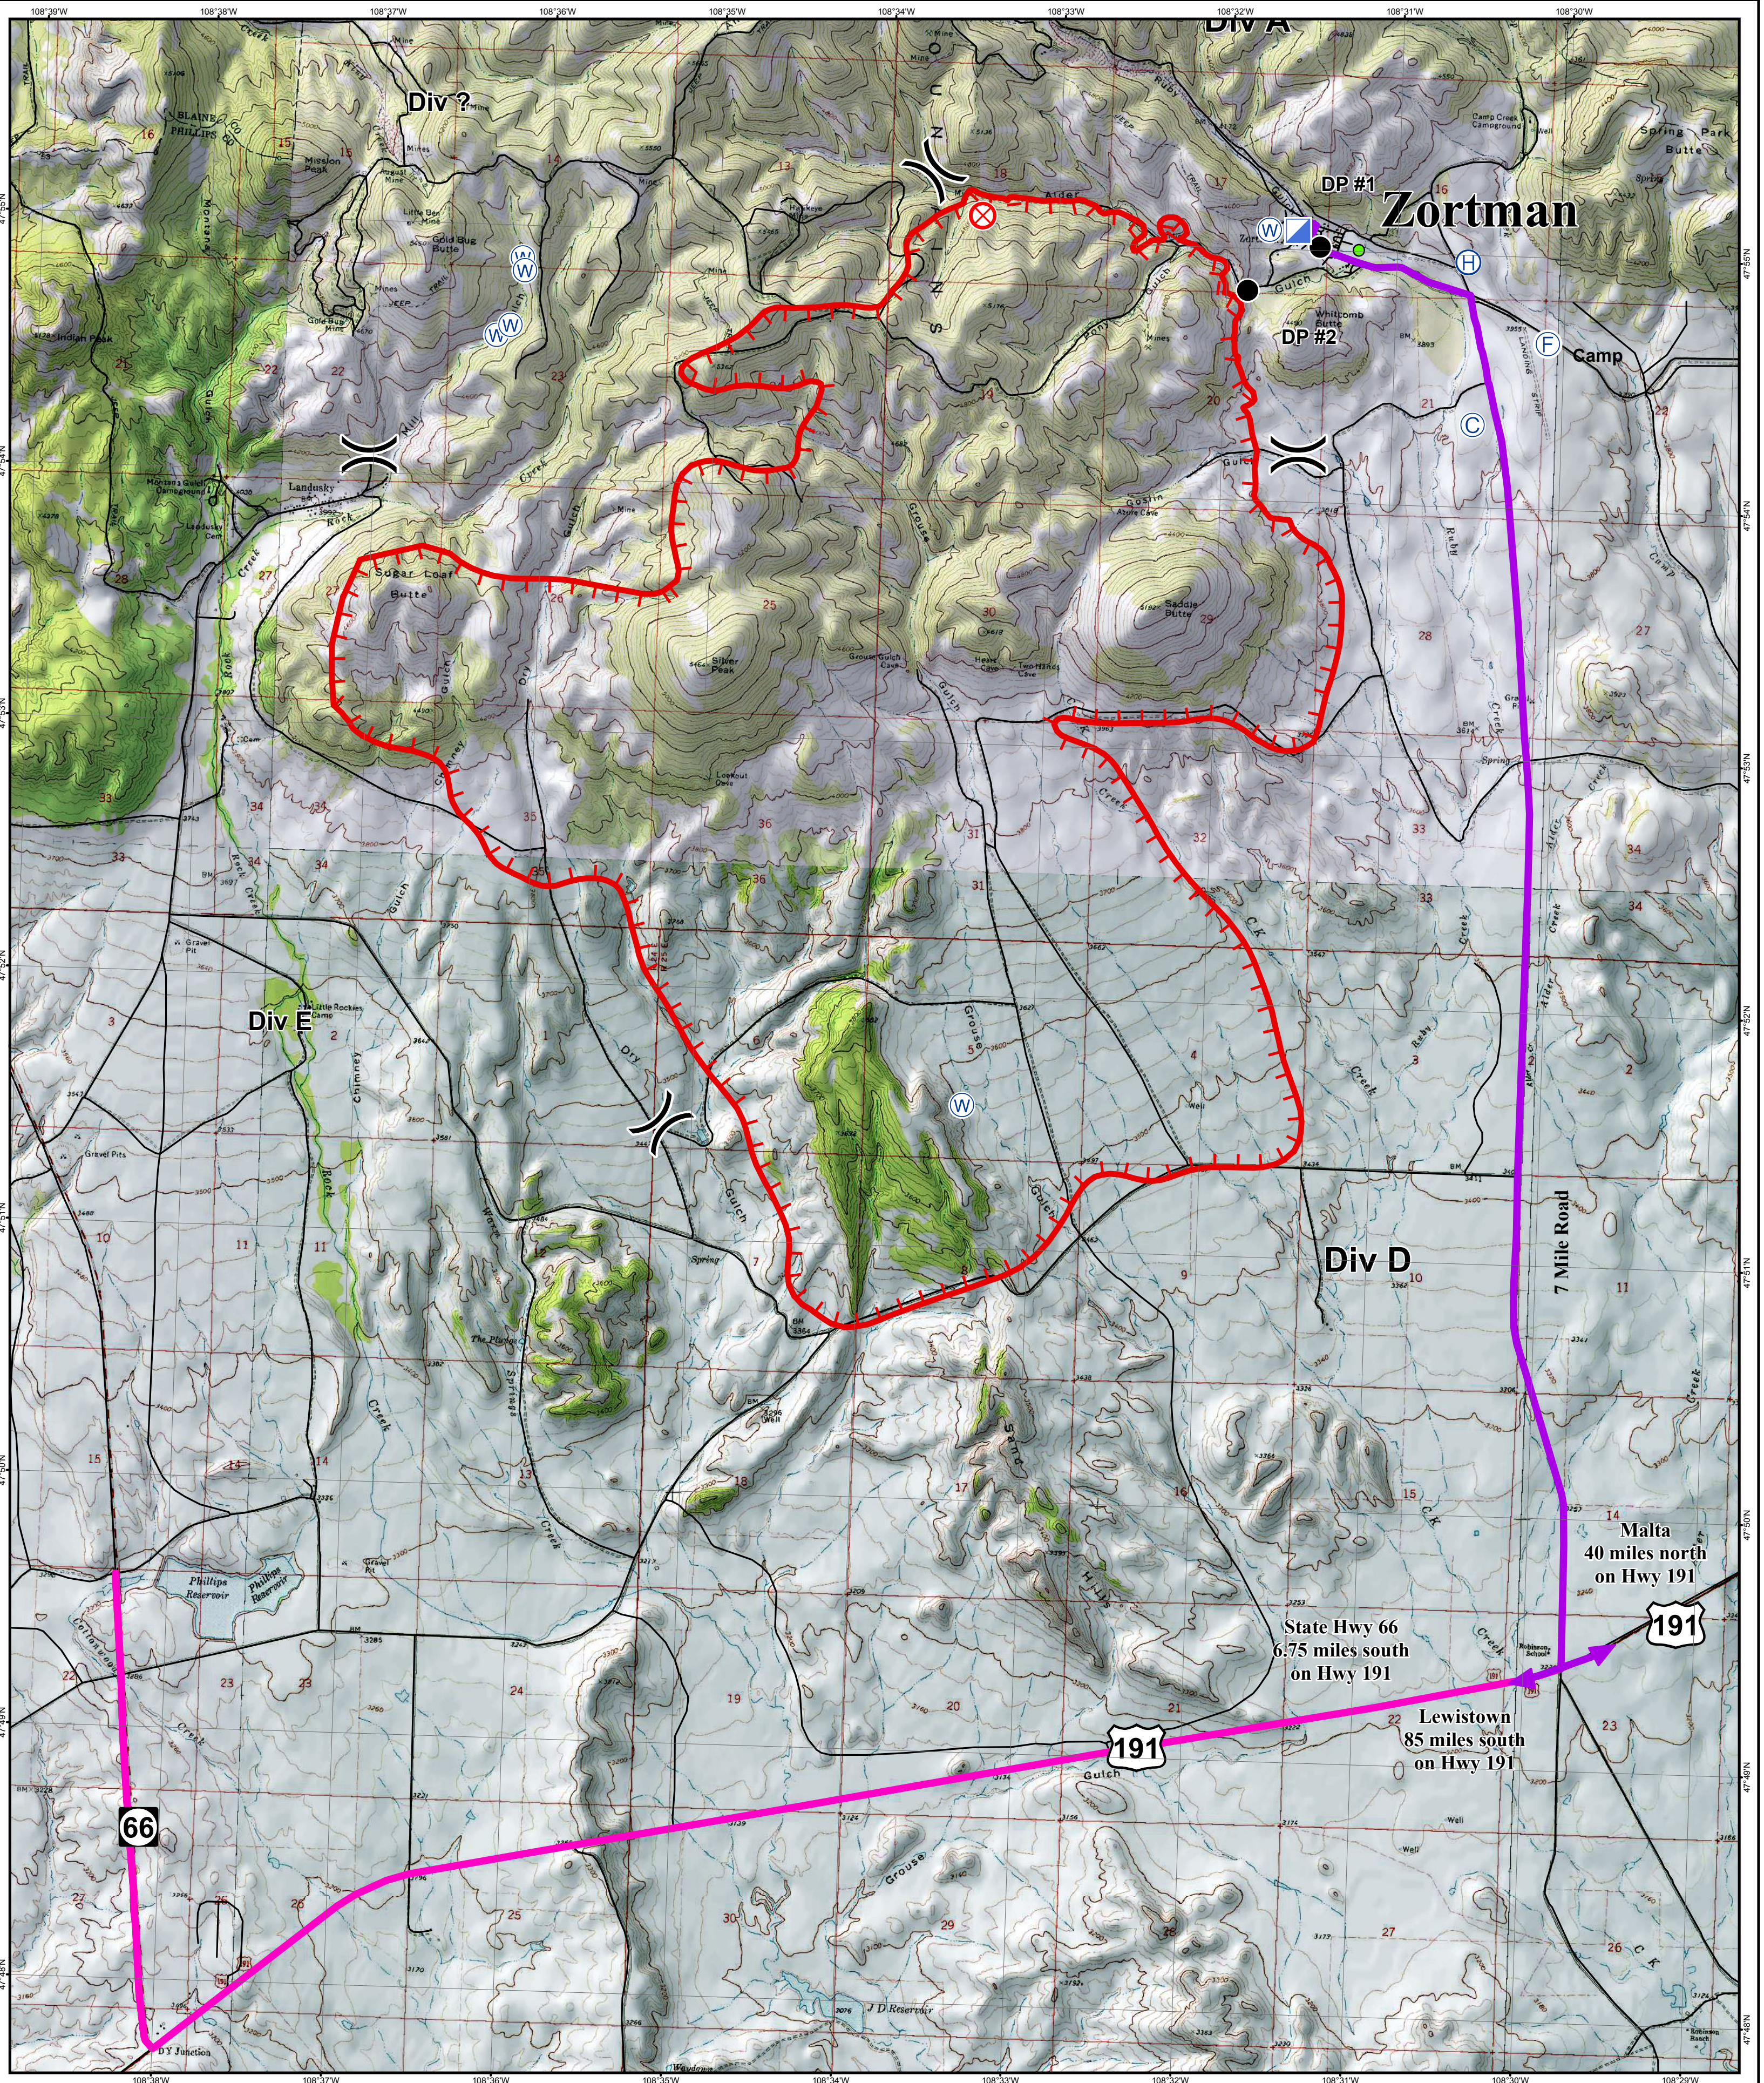

Transportation Map

July Fire
MT-LED-000115

Ⓒ Camp	⊗ Fire Origin	Ⓗ Helibase	⚡ Uncontrolled Fire Edge
● Drop Point	Ⓕ Fire Station	⚡ Incident Command Post	🟪 Route to Zortman
⒲ Water Source			🟩 Route to Phillips Reservoir
			— Road

Miles
0 0.25 0.5 1

7/7/2017 @ 11:03:28 AM