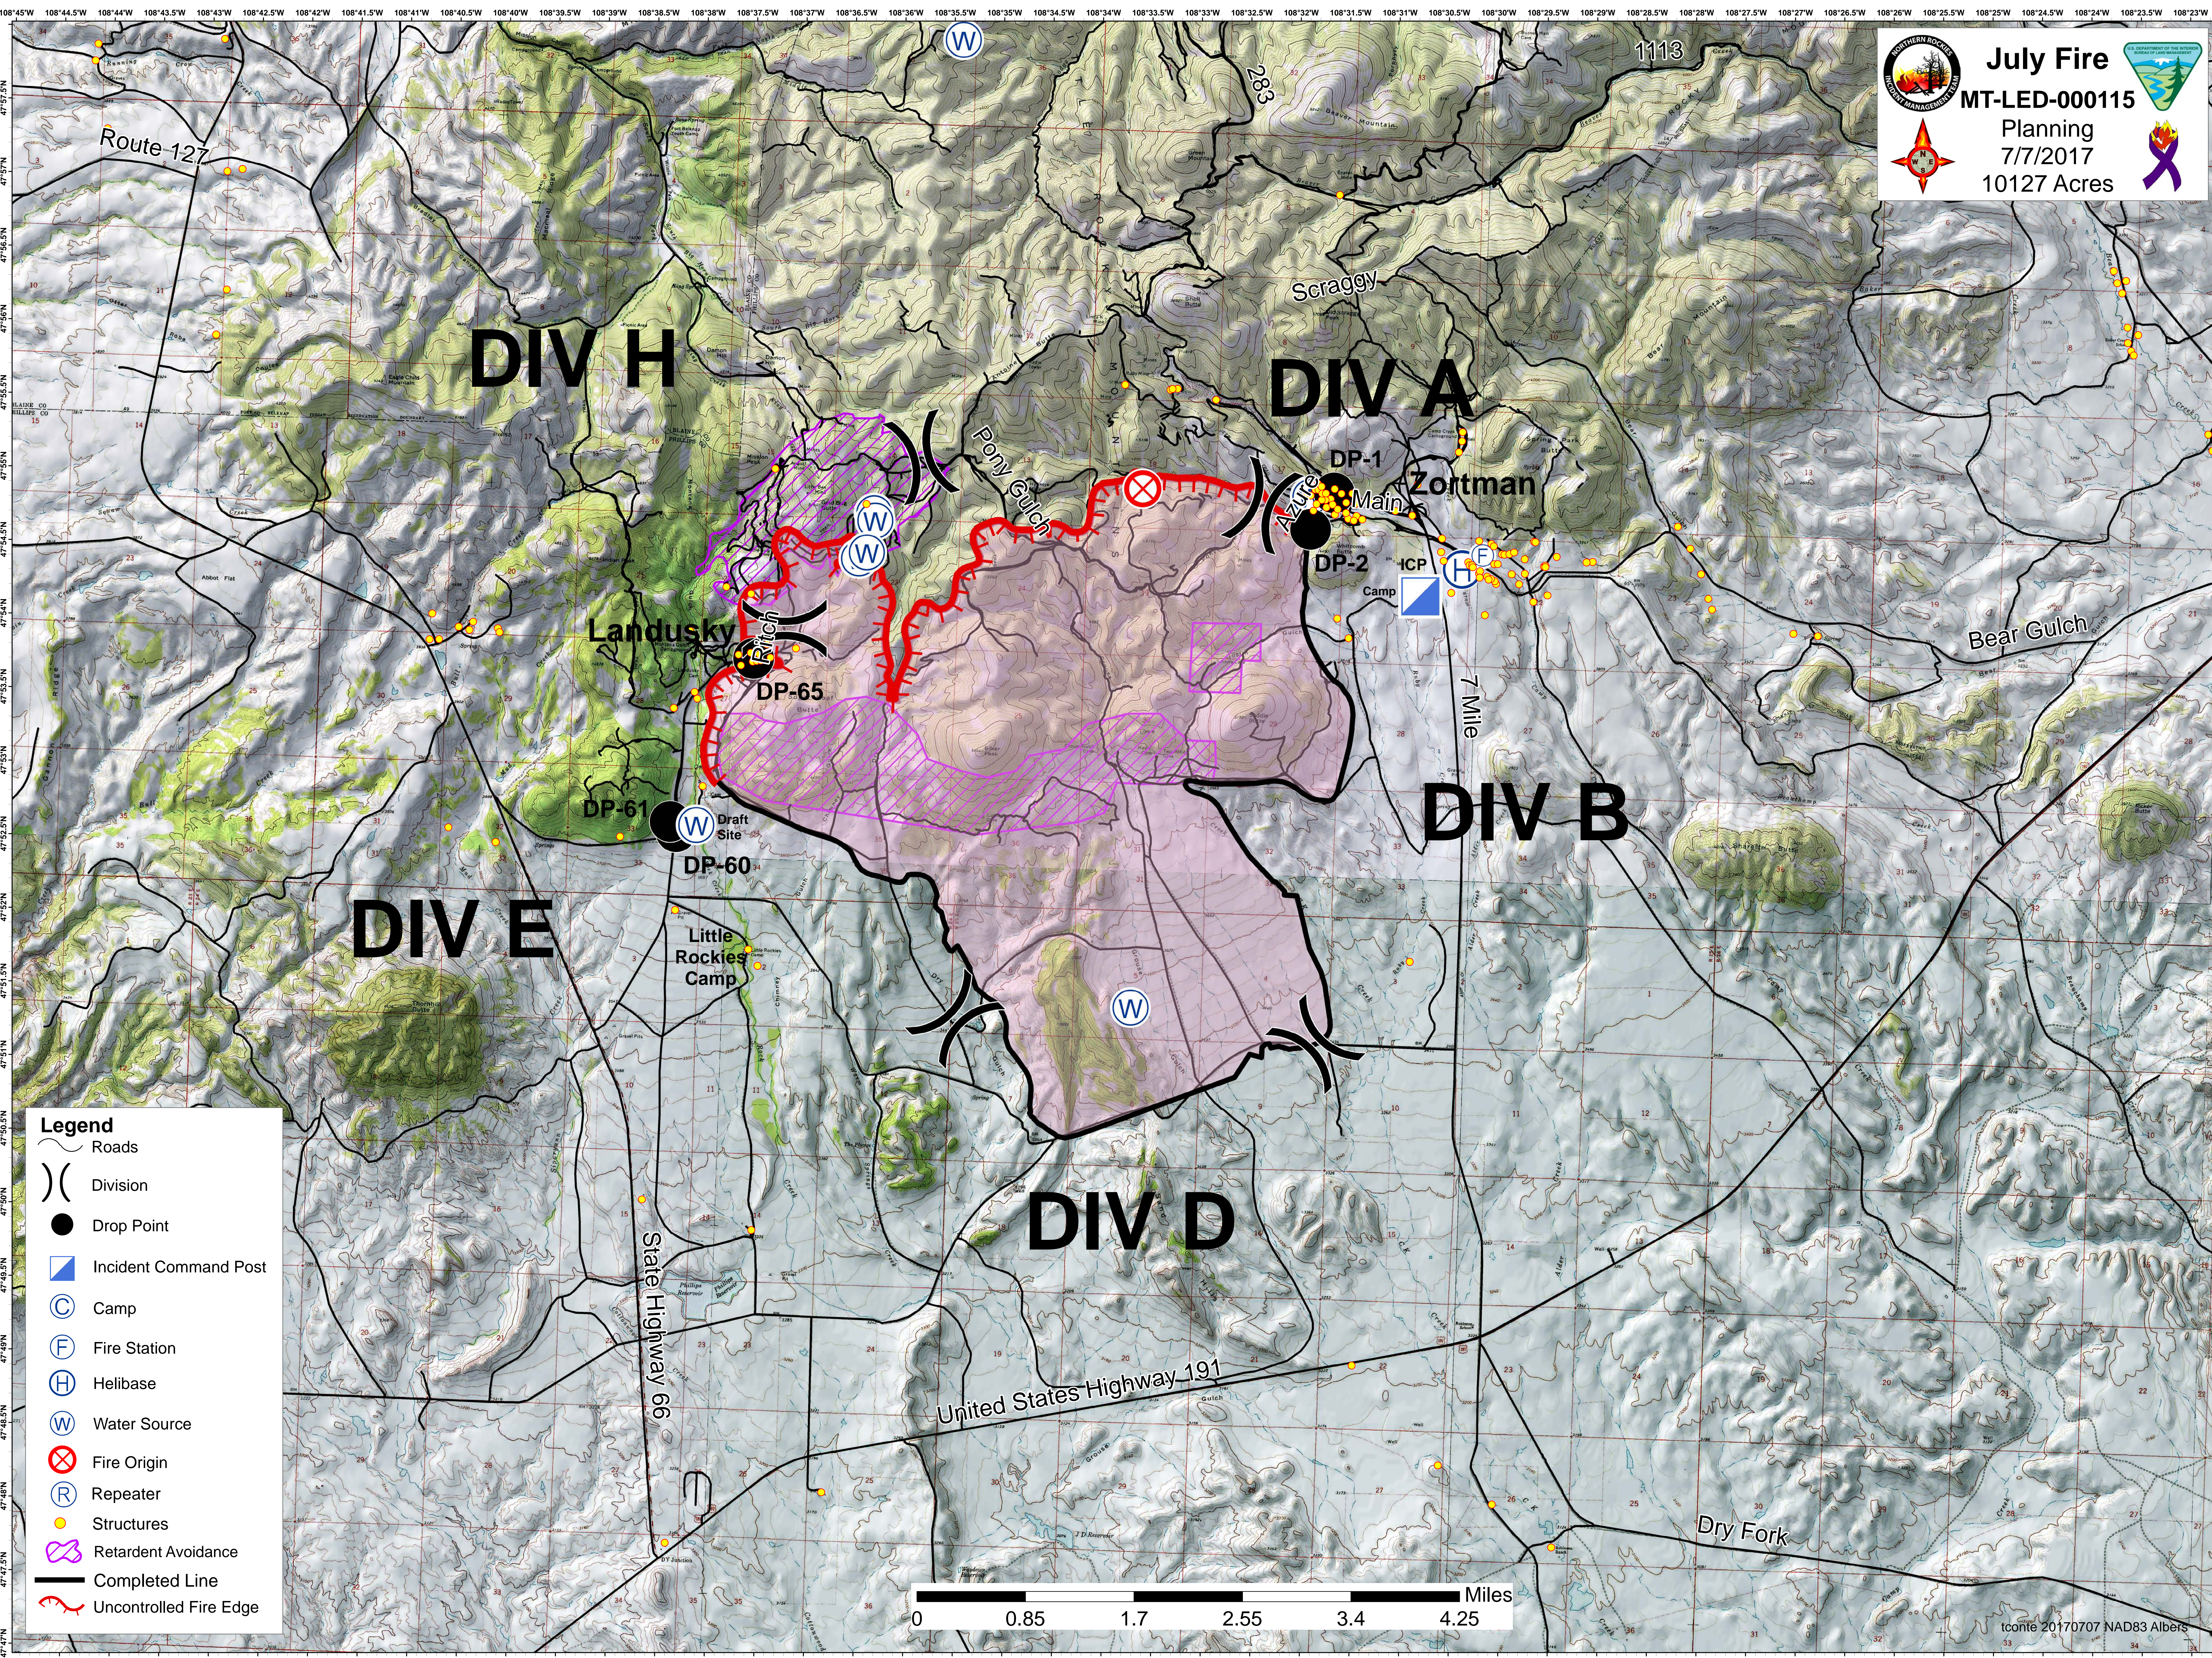

July Fire
MT-LED-000115
 Planning
 7/7/2017
 10127 Acres

- Legend**
- Roads
 - Division
 - Drop Point
 - Incident Command Post
 - Camp
 - Fire Station
 - Helibase
 - Water Source
 - Fire Origin
 - Repeater
 - Structures
 - Retardant Avoidance
 - Completed Line
 - Uncontrolled Fire Edge