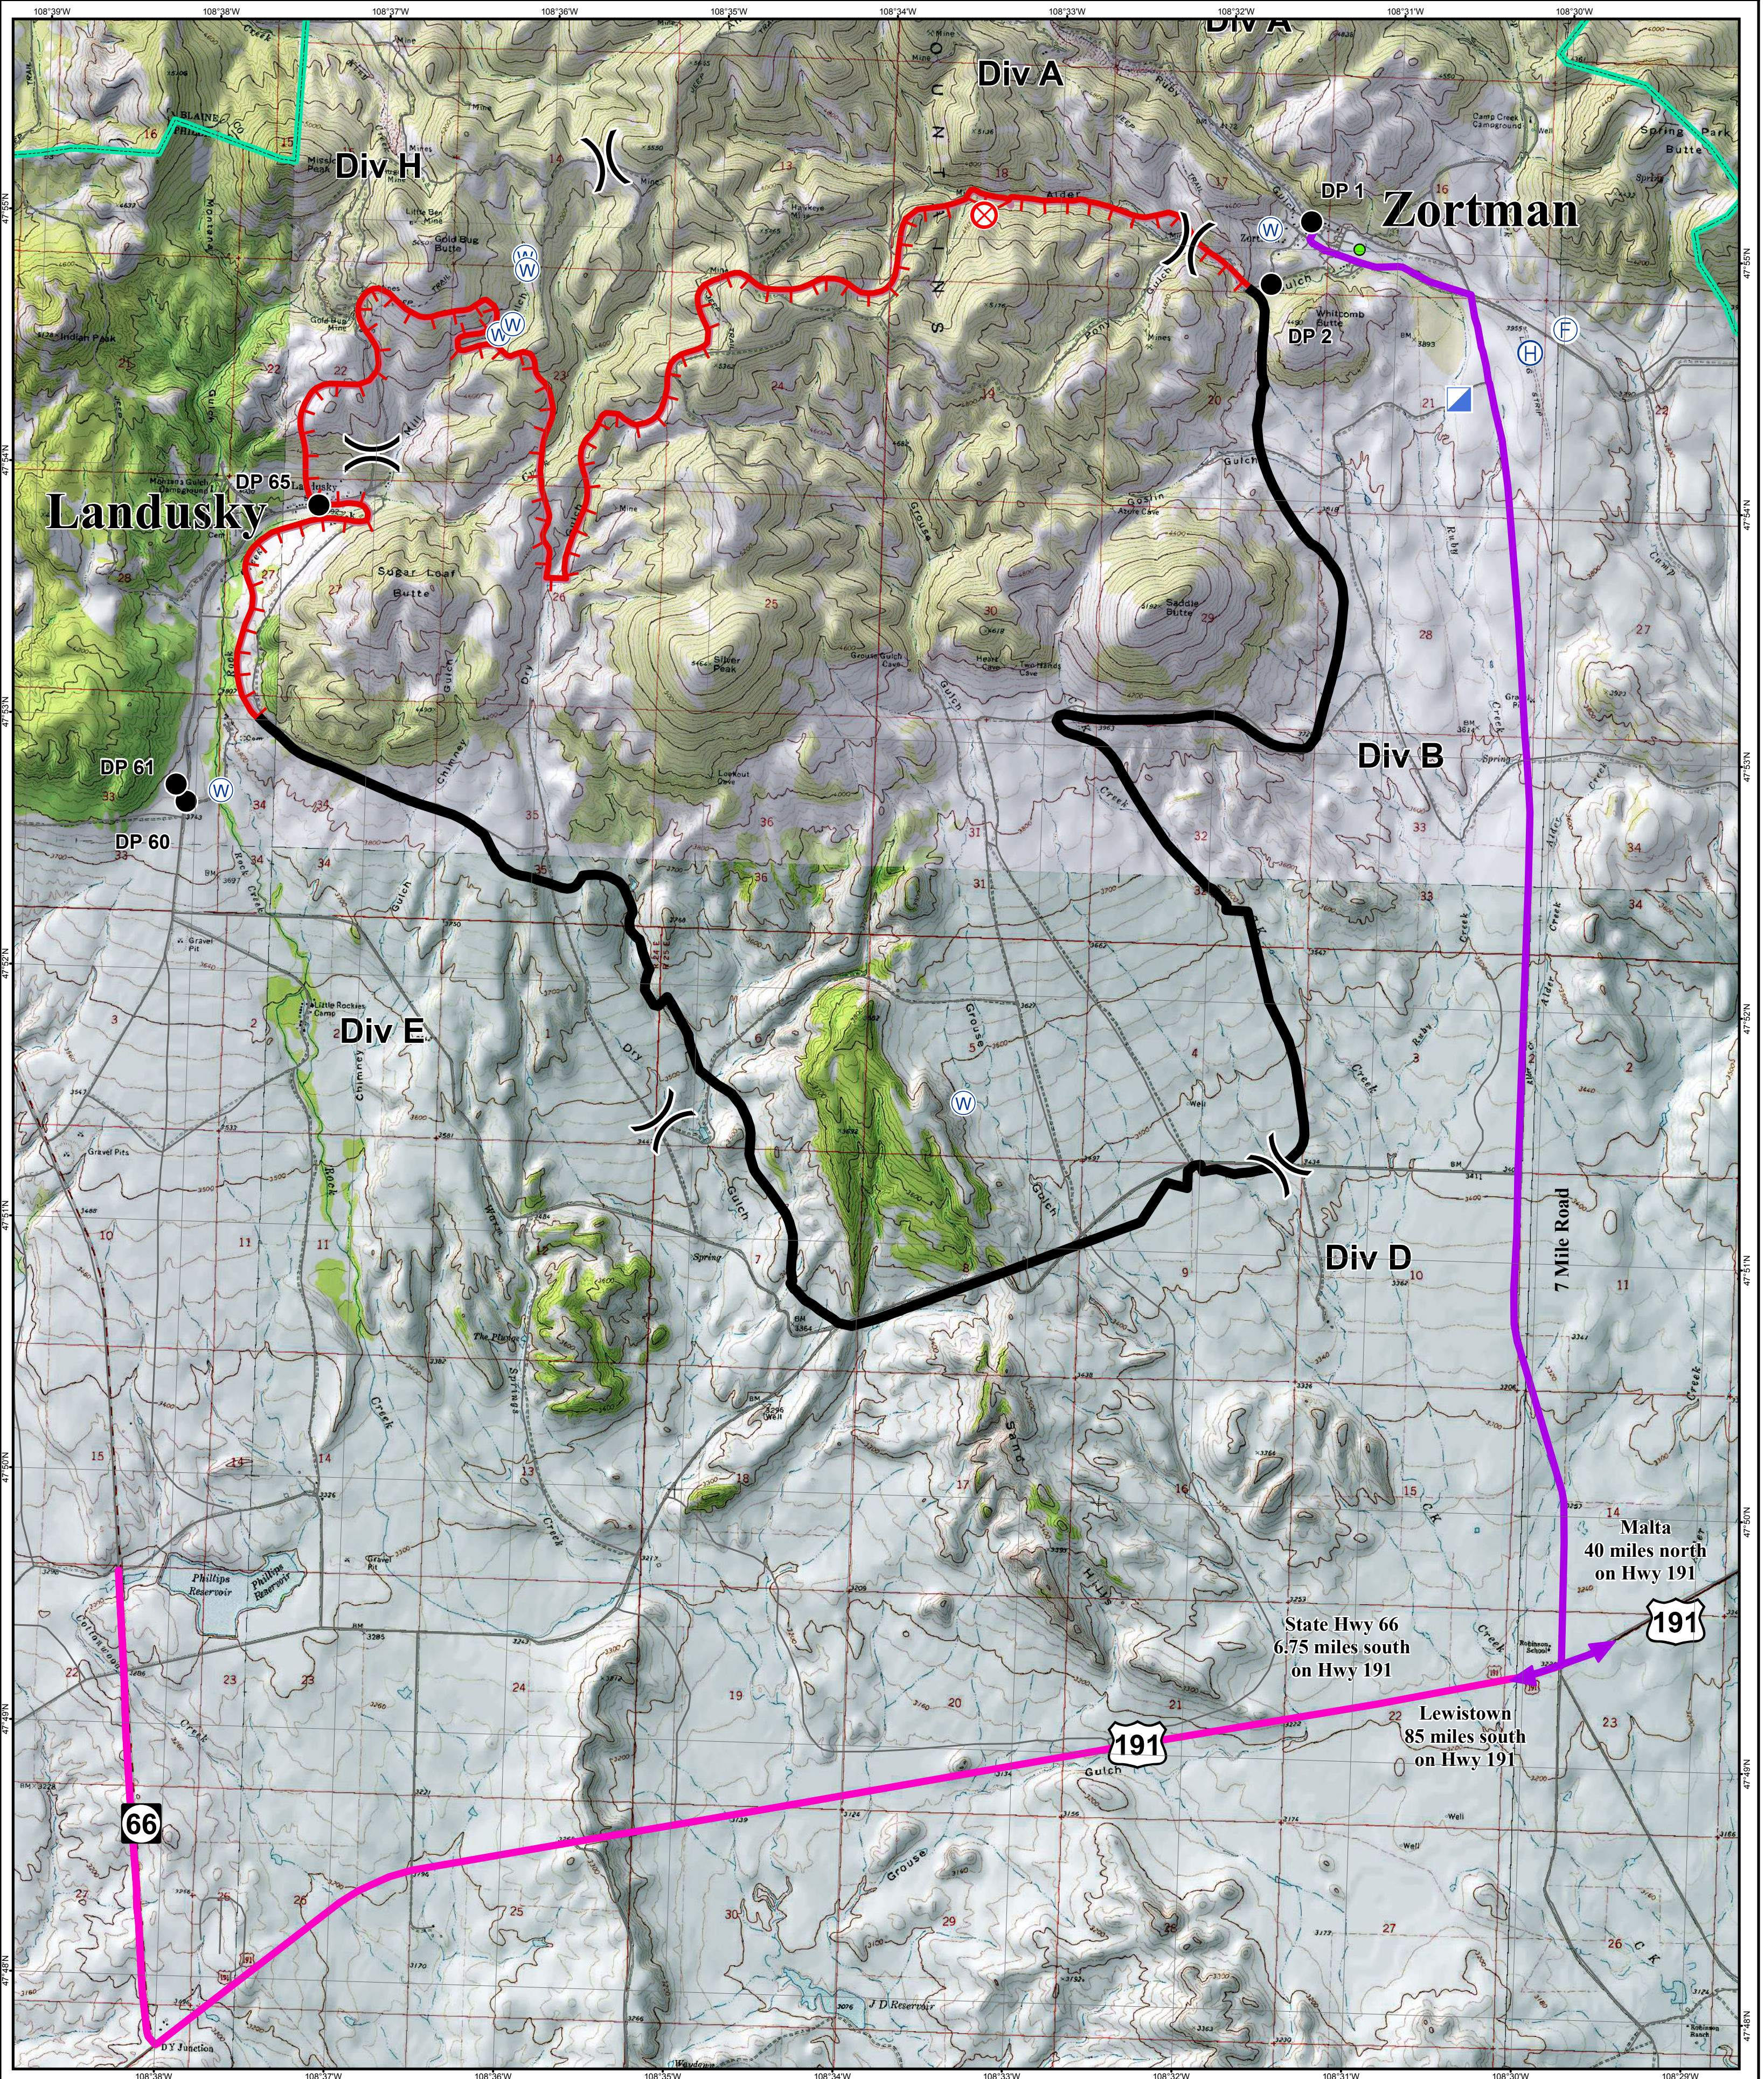

# Transportation Map

July Fire  
MT-LED-000115

Uncontrolled Fire Edge	Drop Point	Helibase	Route to Zortman
Completed Line	Fire Origin	Incident Command Post	Route to Phillips Reservoir
Fort Belknap Boundary	Fire Station	Water Source	Road

7/7/2017 @ 8:58:48 PM