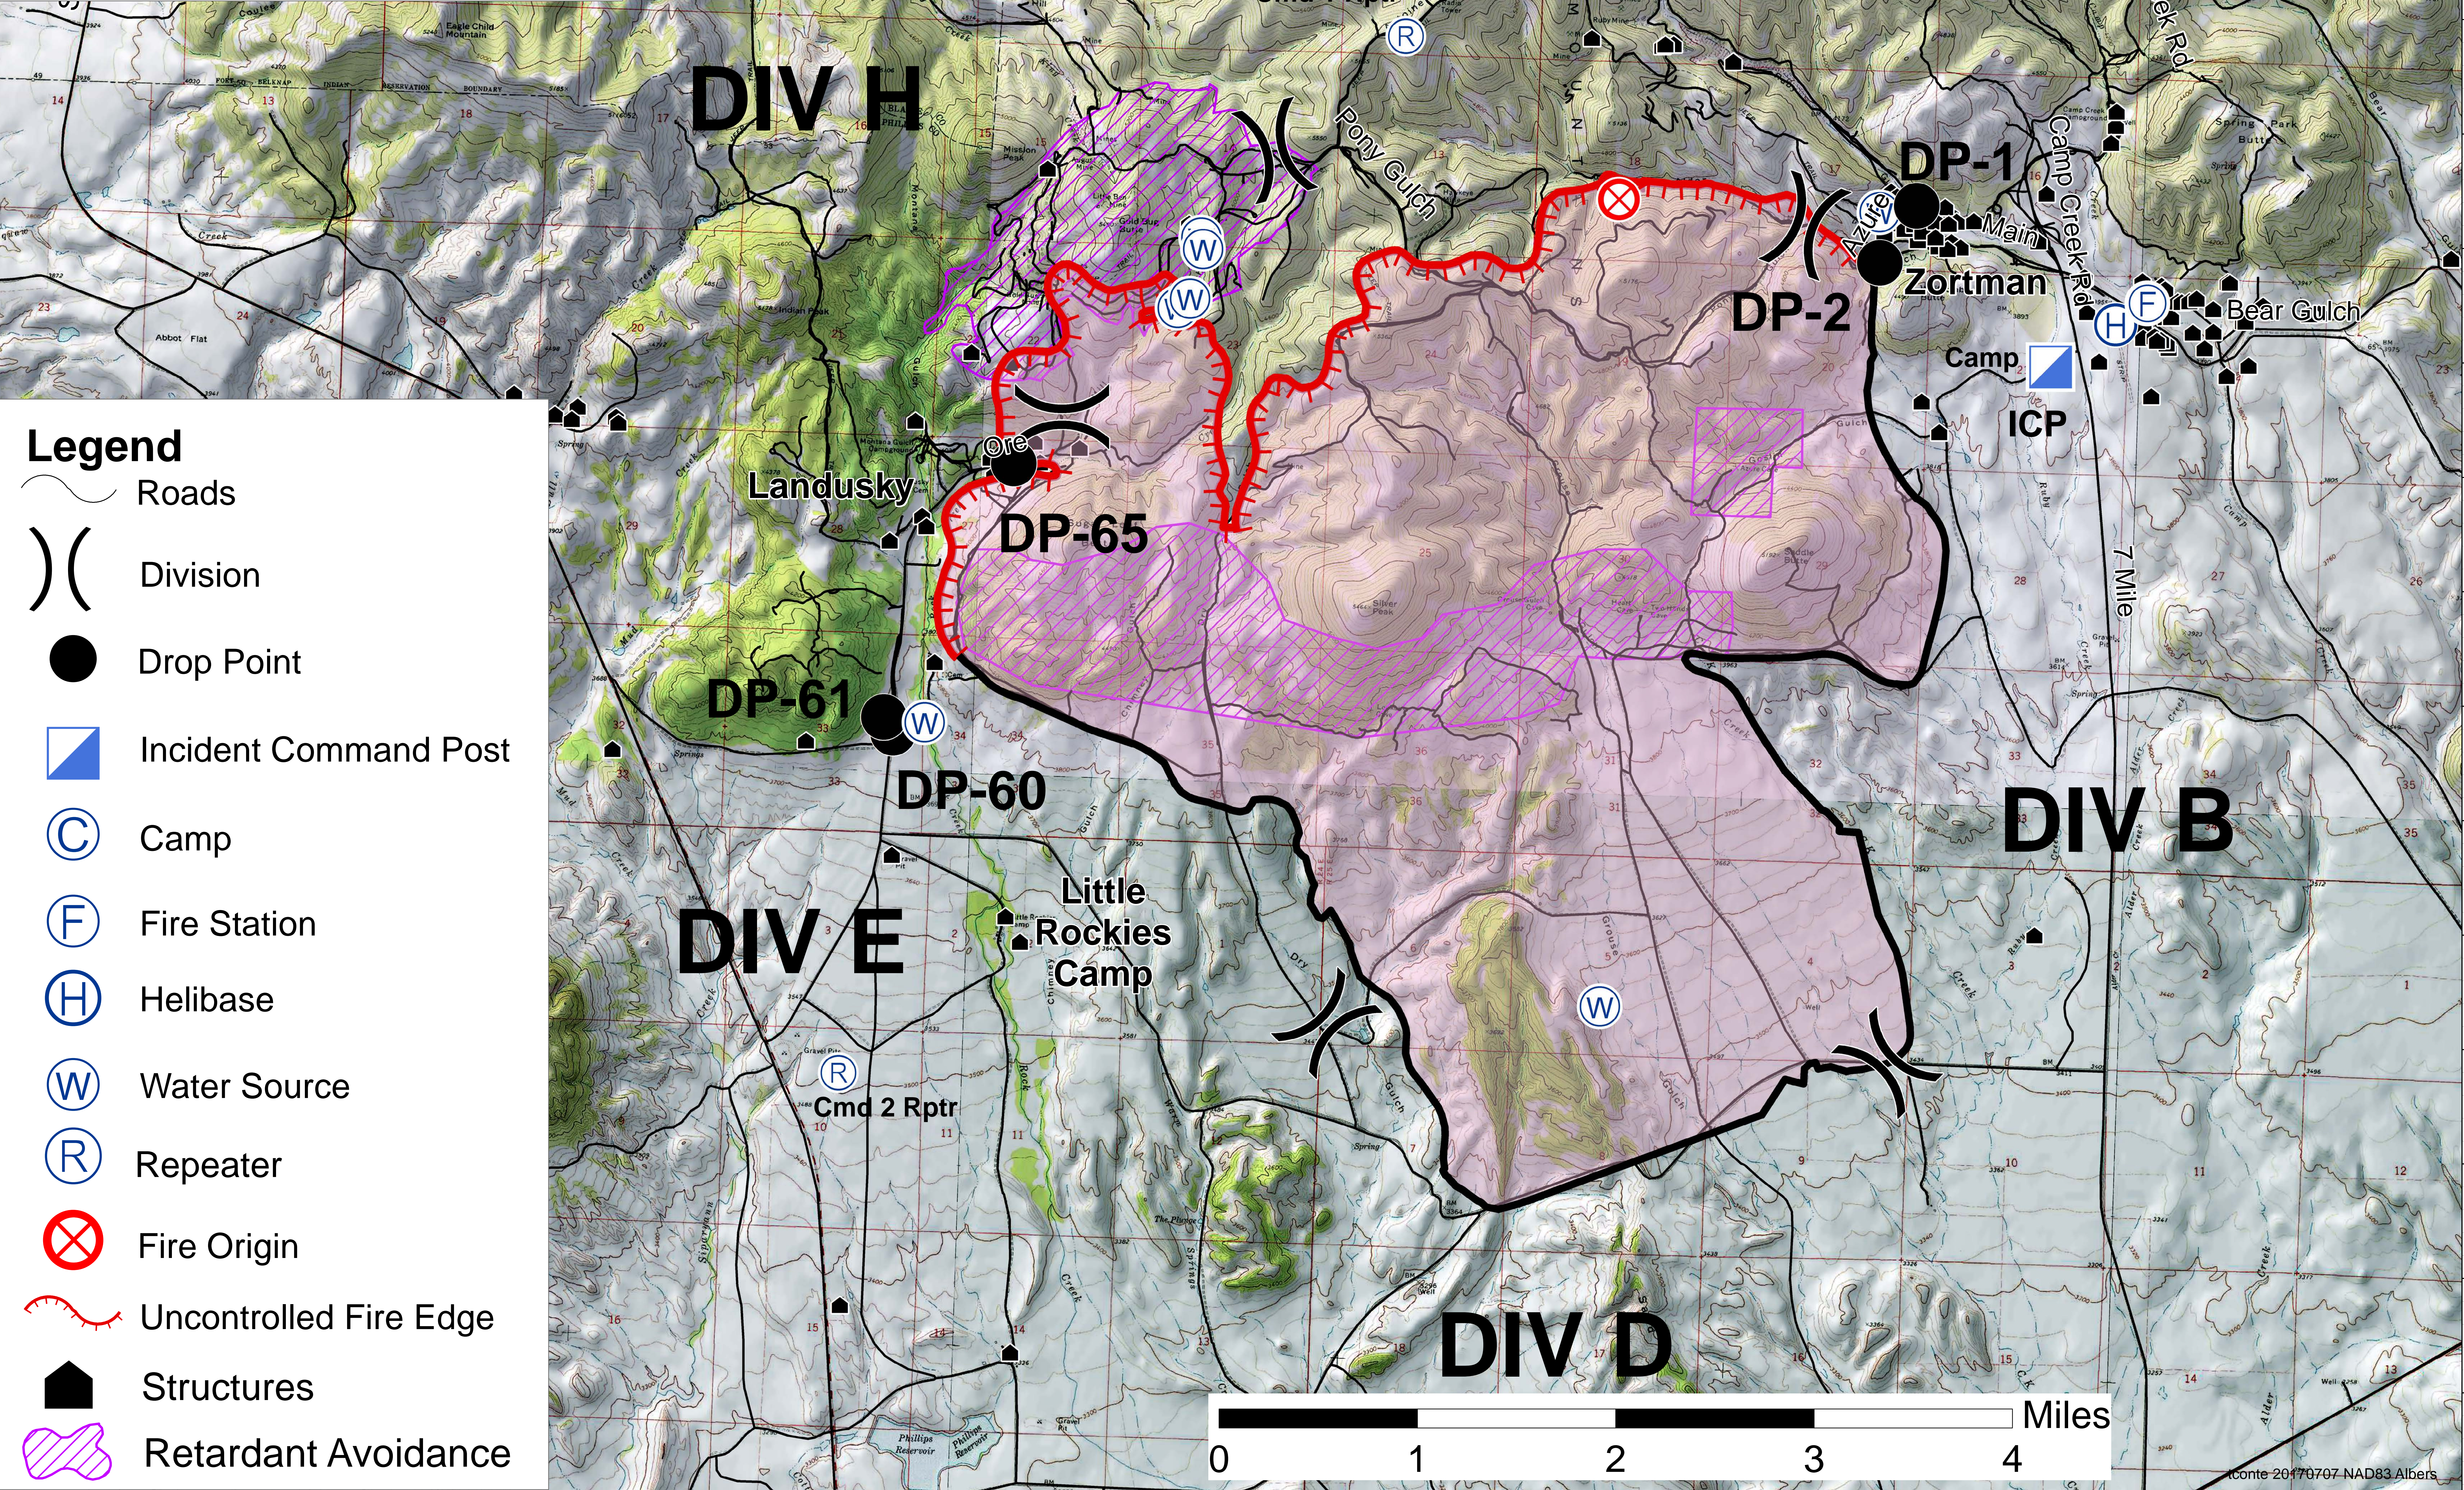

# July Fire

## MT-LED-000115

Briefing  
7/8/2017  
10127 Acres

### Legend

-  Roads
-  Division
-  Drop Point
-  Incident Command Post
-  Camp
-  Fire Station
-  Helibase
-  Water Source
-  Repeater
-  Fire Origin
-  Uncontrolled Fire Edge
-  Structures
-  Retardant Avoidance