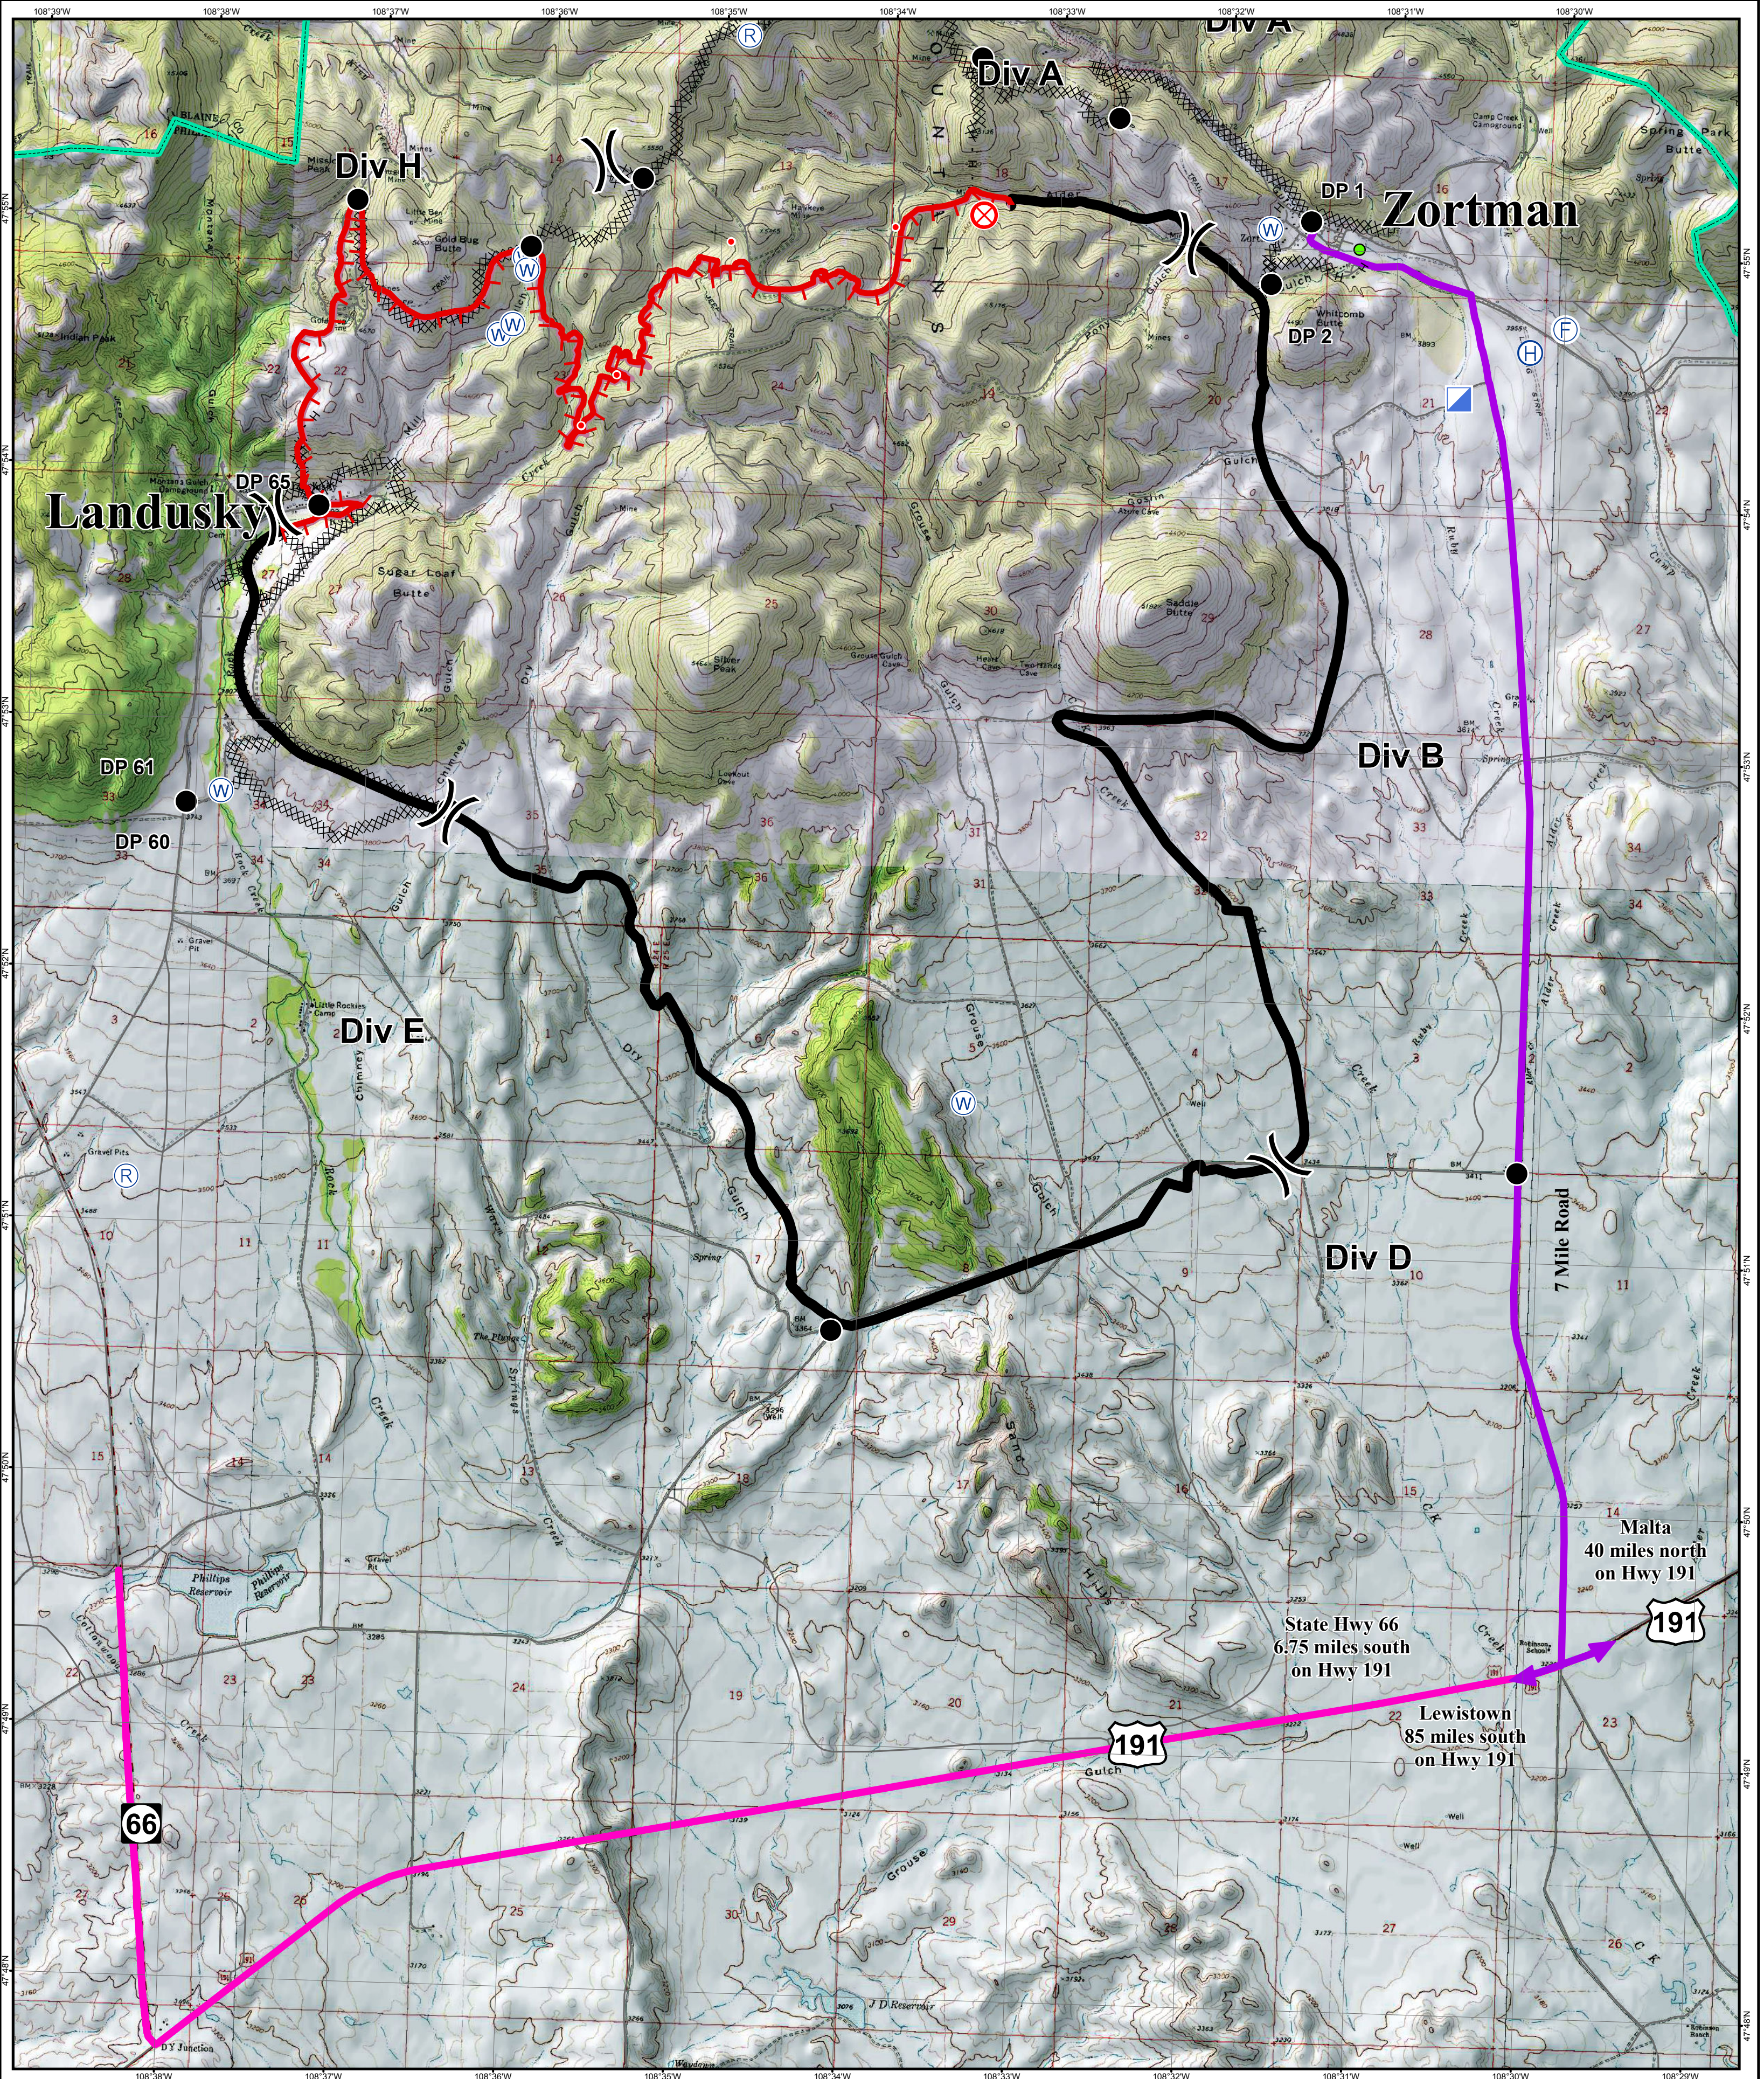

Transportation Map

July Fire
MT-LED-000115

- ▬ Uncontrolled Fire Edge
- Drop Point
- ▬ Incident Command Post
- ▬ Route to Zortman
- Completed Dozer Line
- ⊗ Fire Origin
- IR Isolated Heat Source
- ▬ Route to Phillips Reservoir
- Completed Line
- F Fire Station
- R Repeater
- Road
- H Hand Line
- W Water Source
- Fort Belknap Boundary

N
E
S
W

Miles
0 0.25 0.5 1