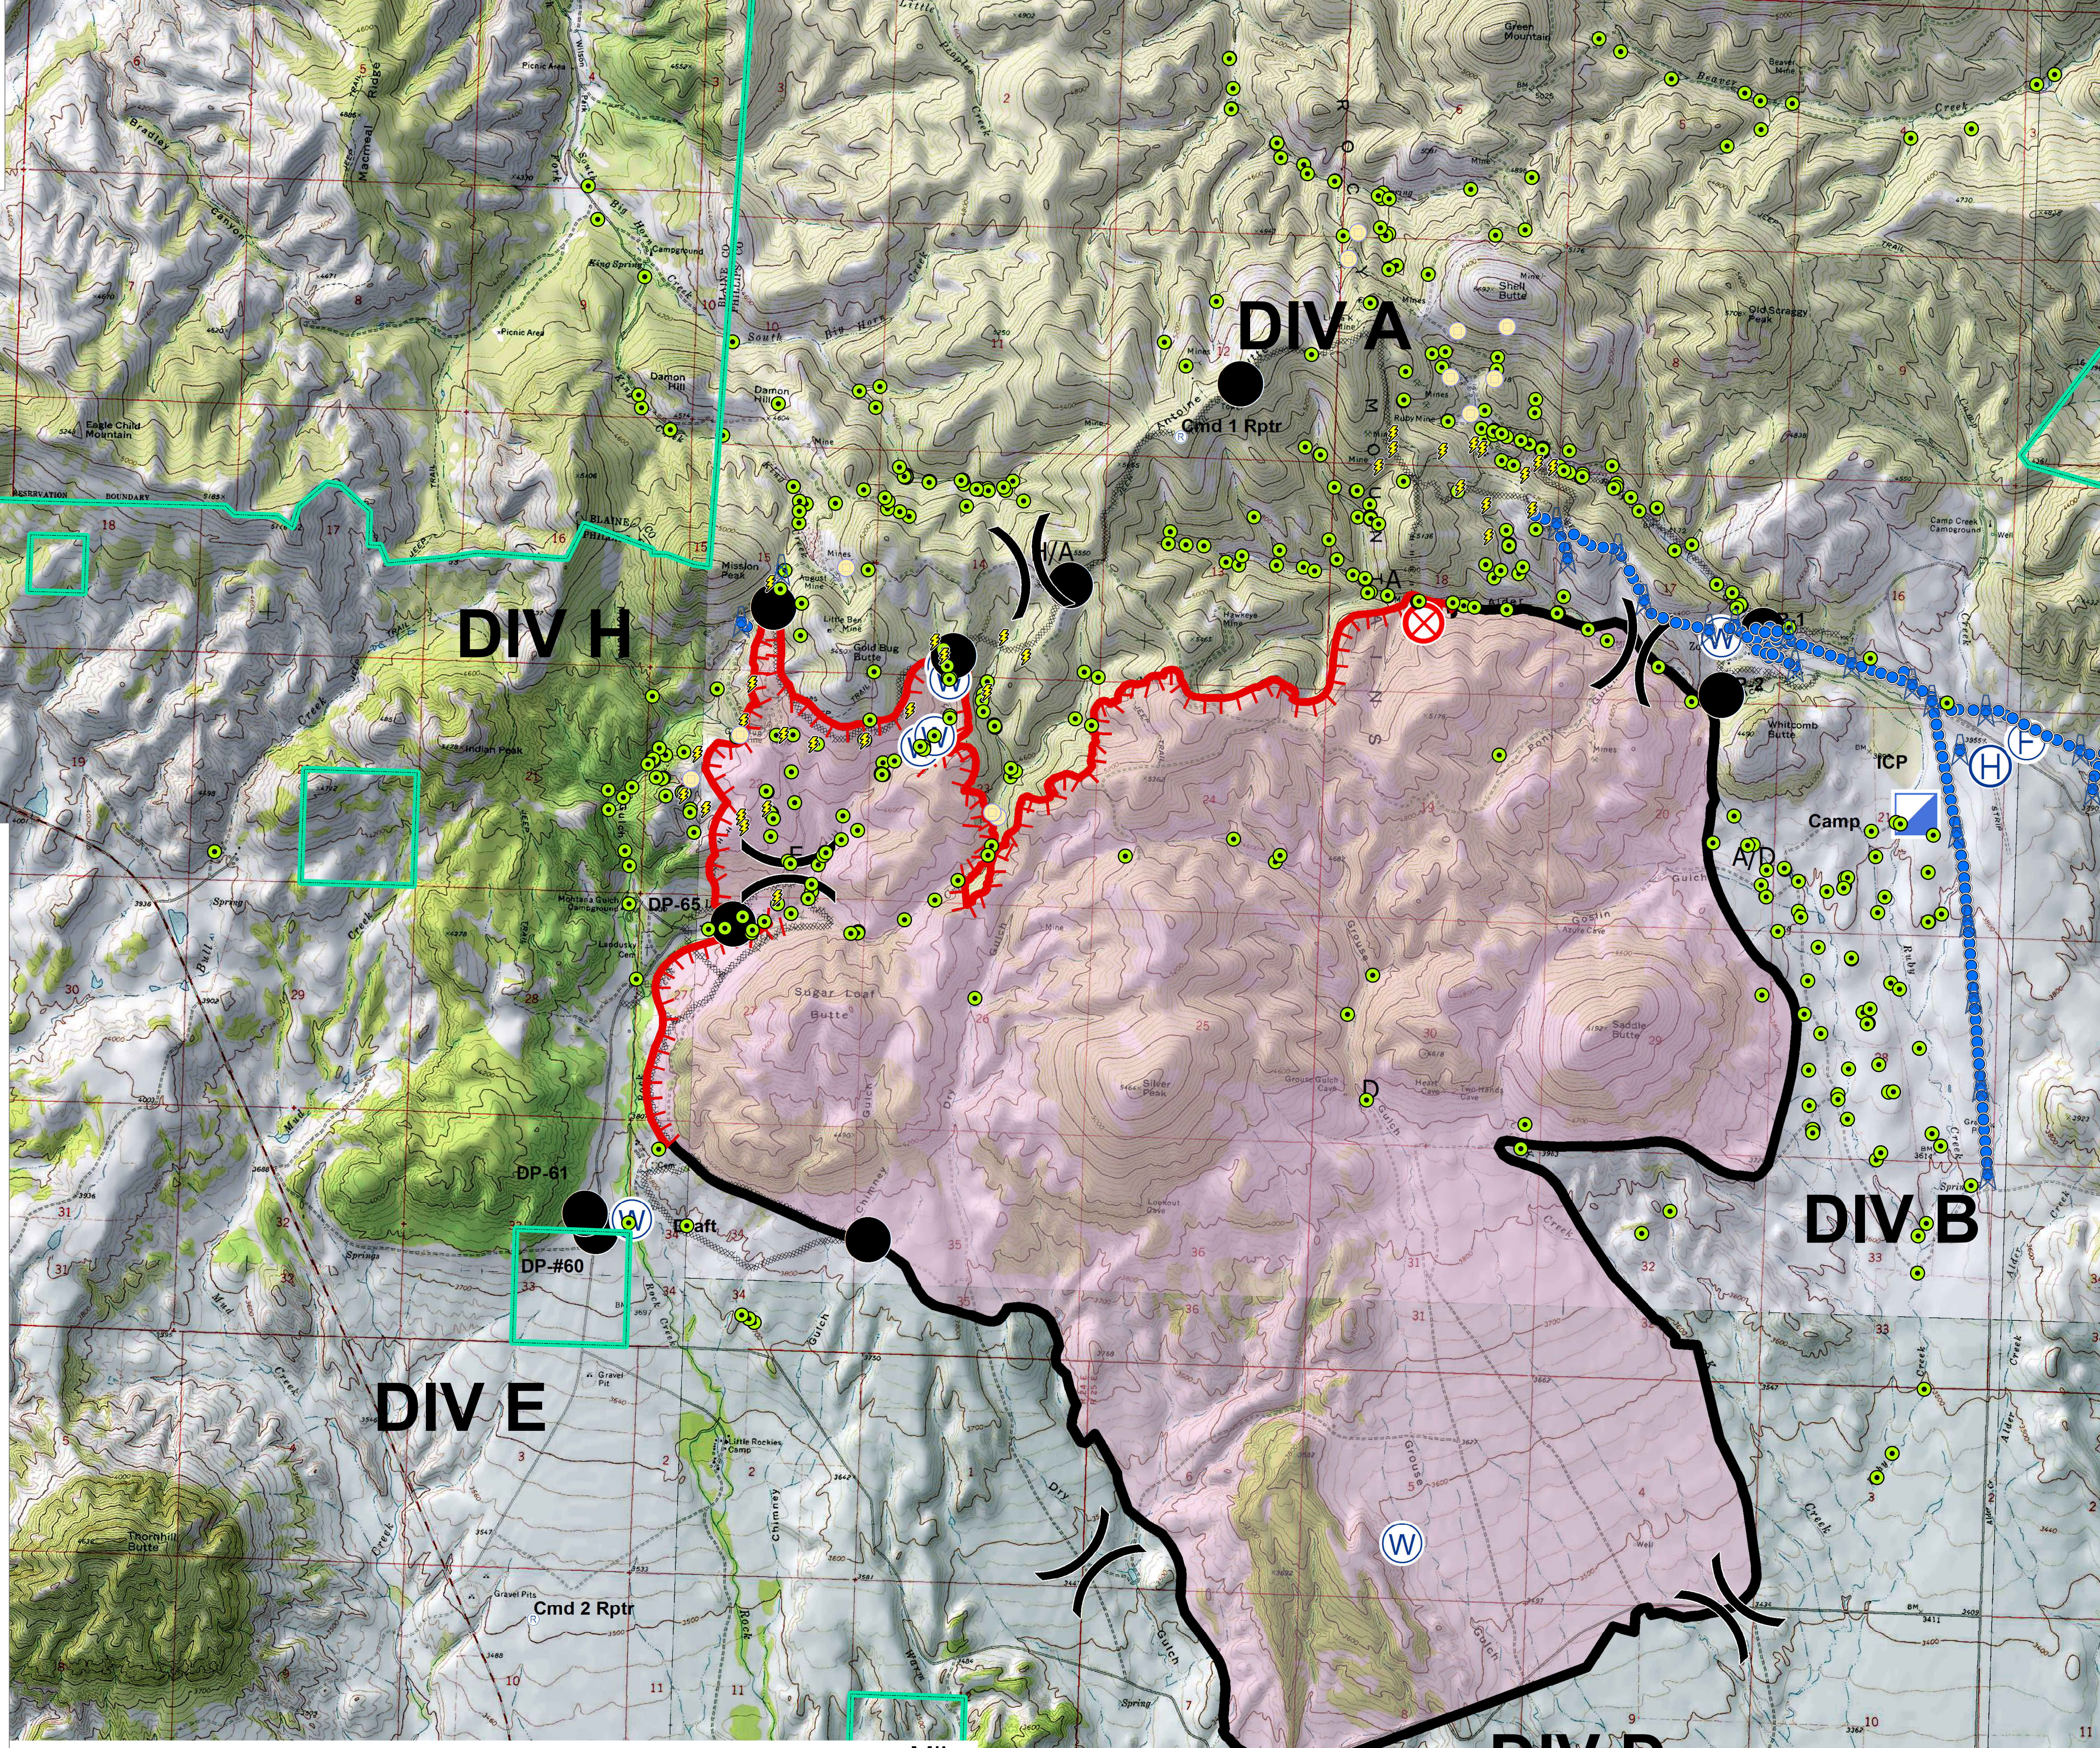

108°43'W 108°43'W 108°42.5'W 108°42'W 108°41.5'W 108°41'W 108°40.5'W 108°40'W 108°39.5'W 108°39'W 108°38.5'W 108°38'W 108°37.5'W 108°37'W 108°36.5'W 108°36'W 108°35.5'W 108°35'W 108°34.5'W 108°34'W 108°33.5'W 108°33'W 108°32.5'W 108°32'W 108°31.5'W 108°31'W 108°30.5'W 108°30'W

July Fire
MT-LED-000115
 Hazard
 07/08/2017
 10,447 Acres

Legend

- Fort Belknap Reservation
- Electric Line
- Buried Electric
- Wells
- Mine Adit
- Roads
- Division
- Drop Point
- Incident Command Post
- Camp
- Fire Station
- Helibase
- Water Source
- Fire Origin
- Uncontrolled Fire Edge
- Completed Line
- Dozer Line
- Hand Line

108°43'W 108°42.5'W 108°42'W 108°41.5'W 108°41'W 108°40.5'W 108°40'W 108°39.5'W 108°39'W 108°38.5'W 108°38'W 108°37.5'W 108°37'W 108°36.5'W 108°36'W 108°35.5'W 108°35'W 108°34.5'W 108°34'W 108°33.5'W 108°33'W 108°32.5'W 108°32'W 108°31.5'W 108°31'W 108°30.5'W 108°30'W