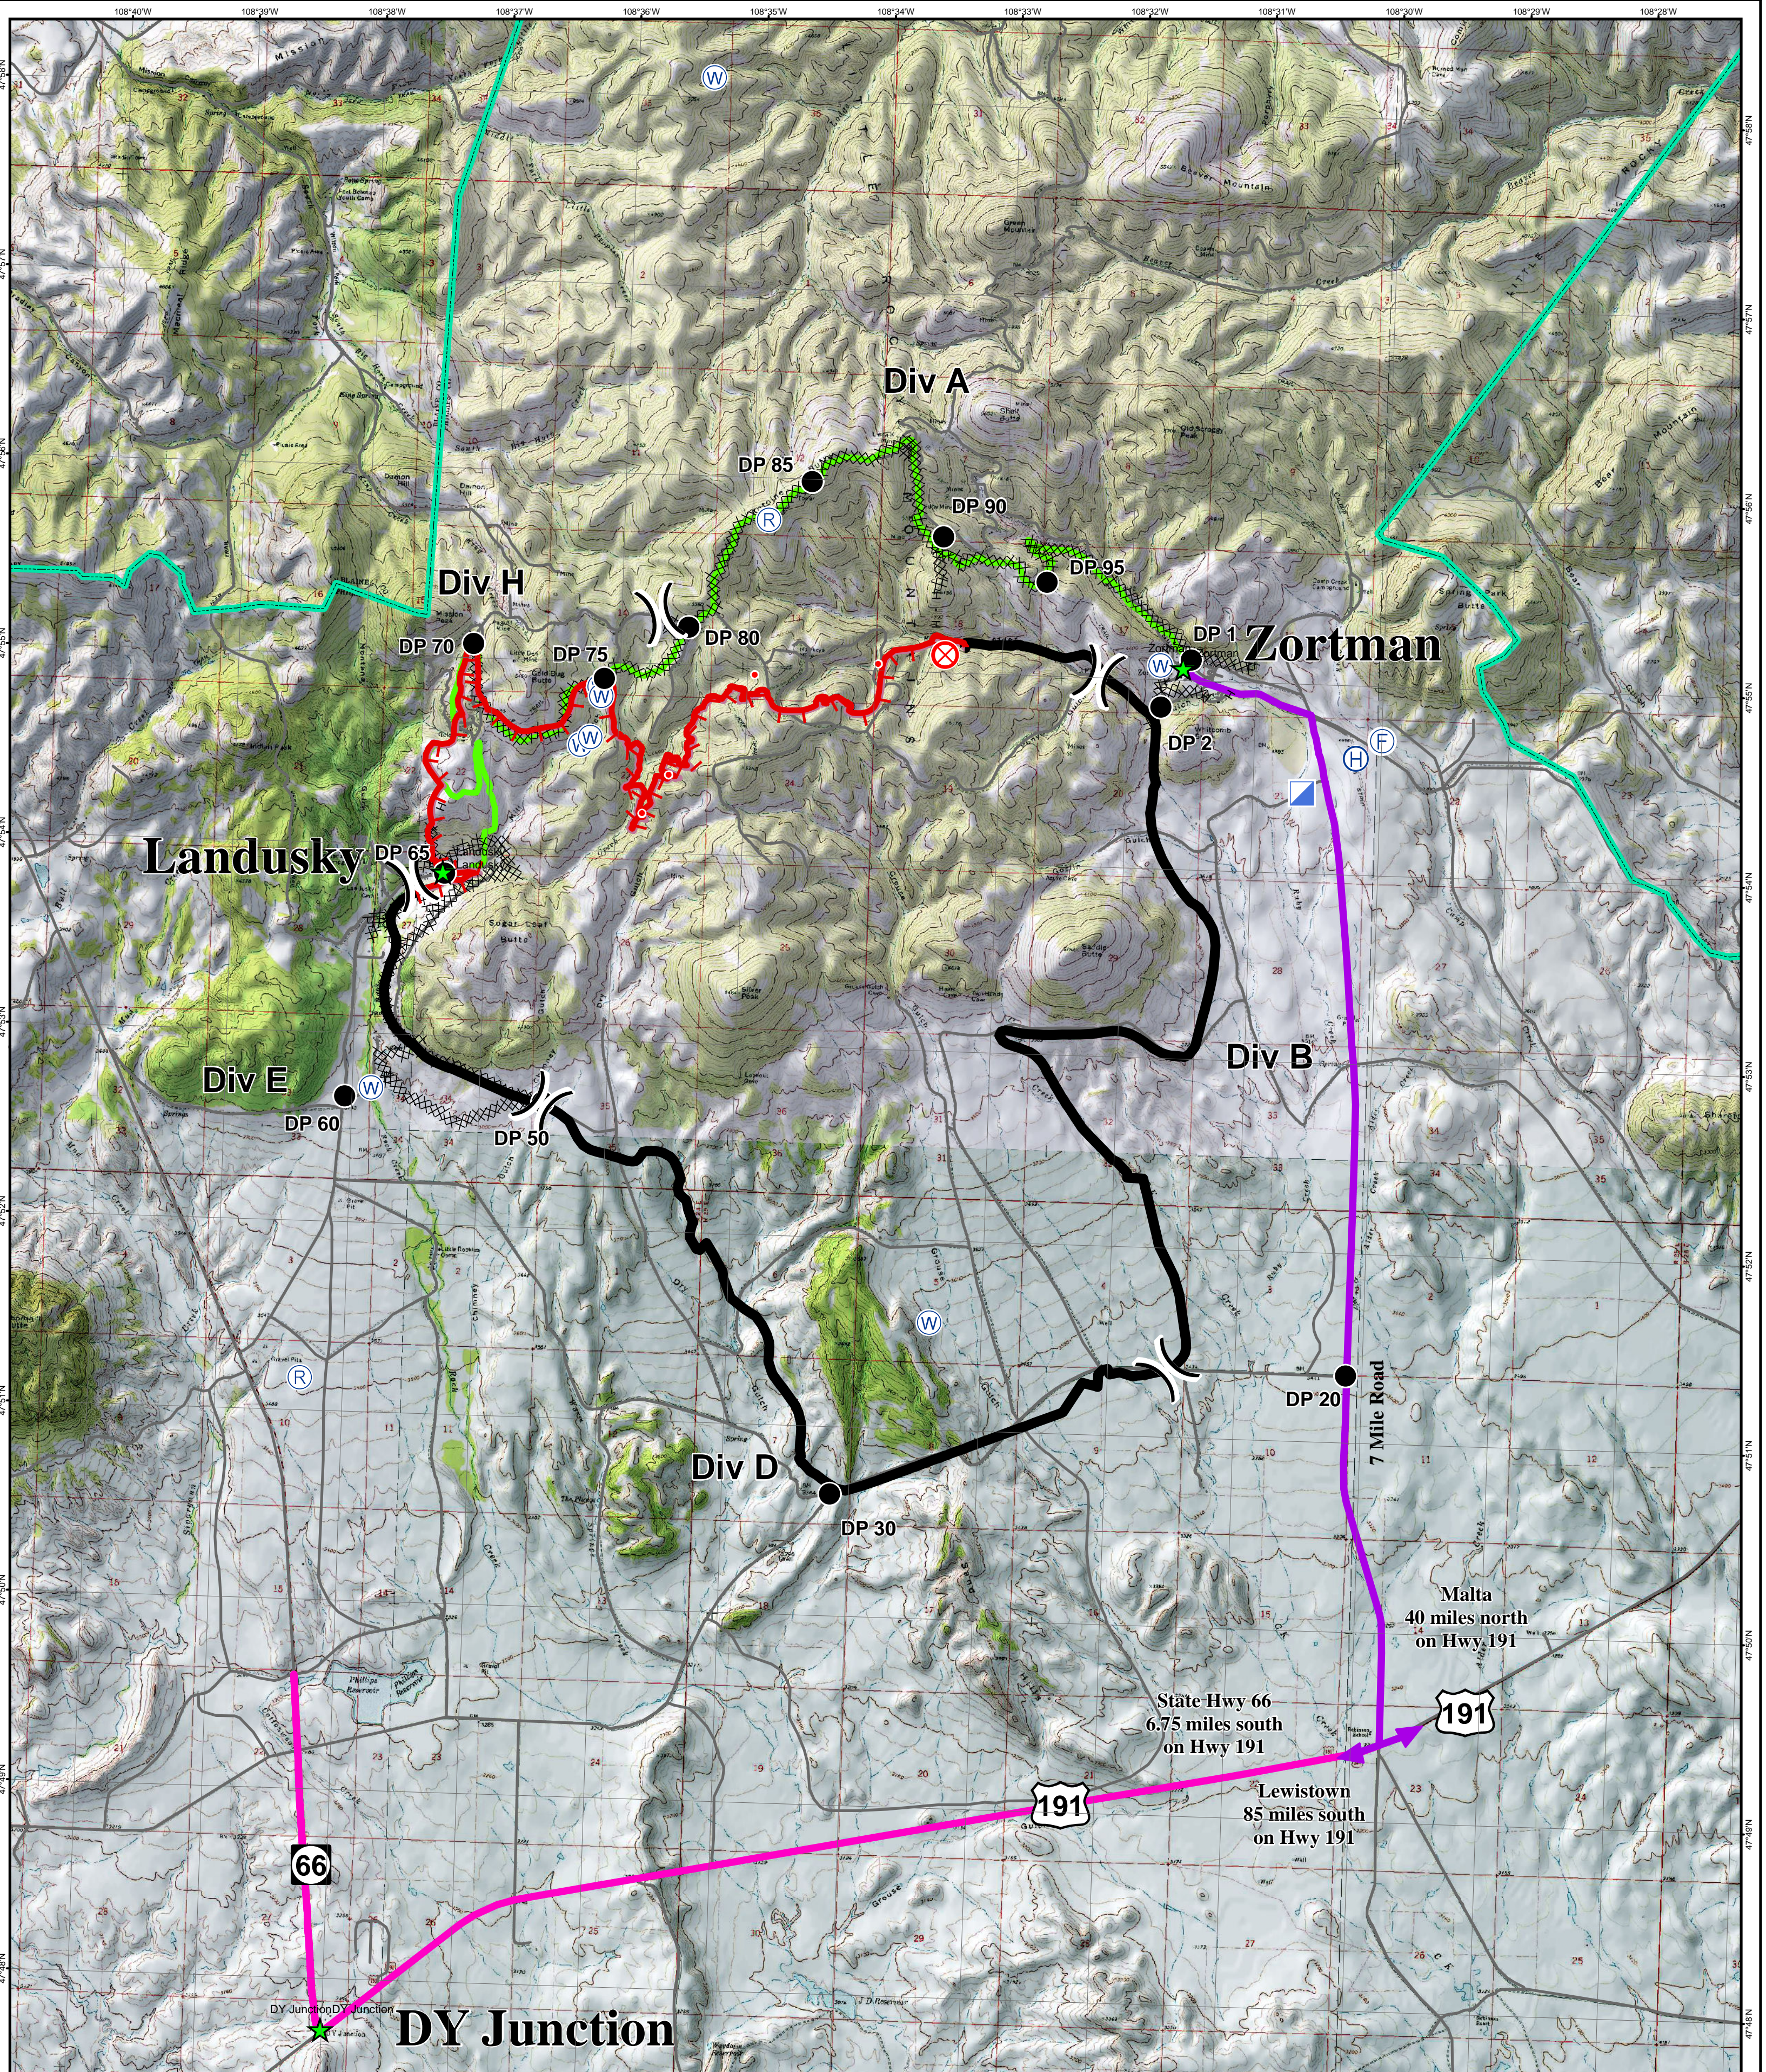

Transportation Map

July Fire
MT-LED-000115

- Uncontrolled Fire Edge
- Drop Point
- Incident Command Post
- Route to Zortman
- Completed Dozer Line
- Fire Origin
- IR Isolated Heat Source
- Route to Phillips Reservoir
- Completed Line
- Fire Station
- Repeater
- Mine Haul Road
- Hand Line
- Helibase
- Water Source
- Road
- Fort Belknap Boundary

Miles
 0 0.5 1 2