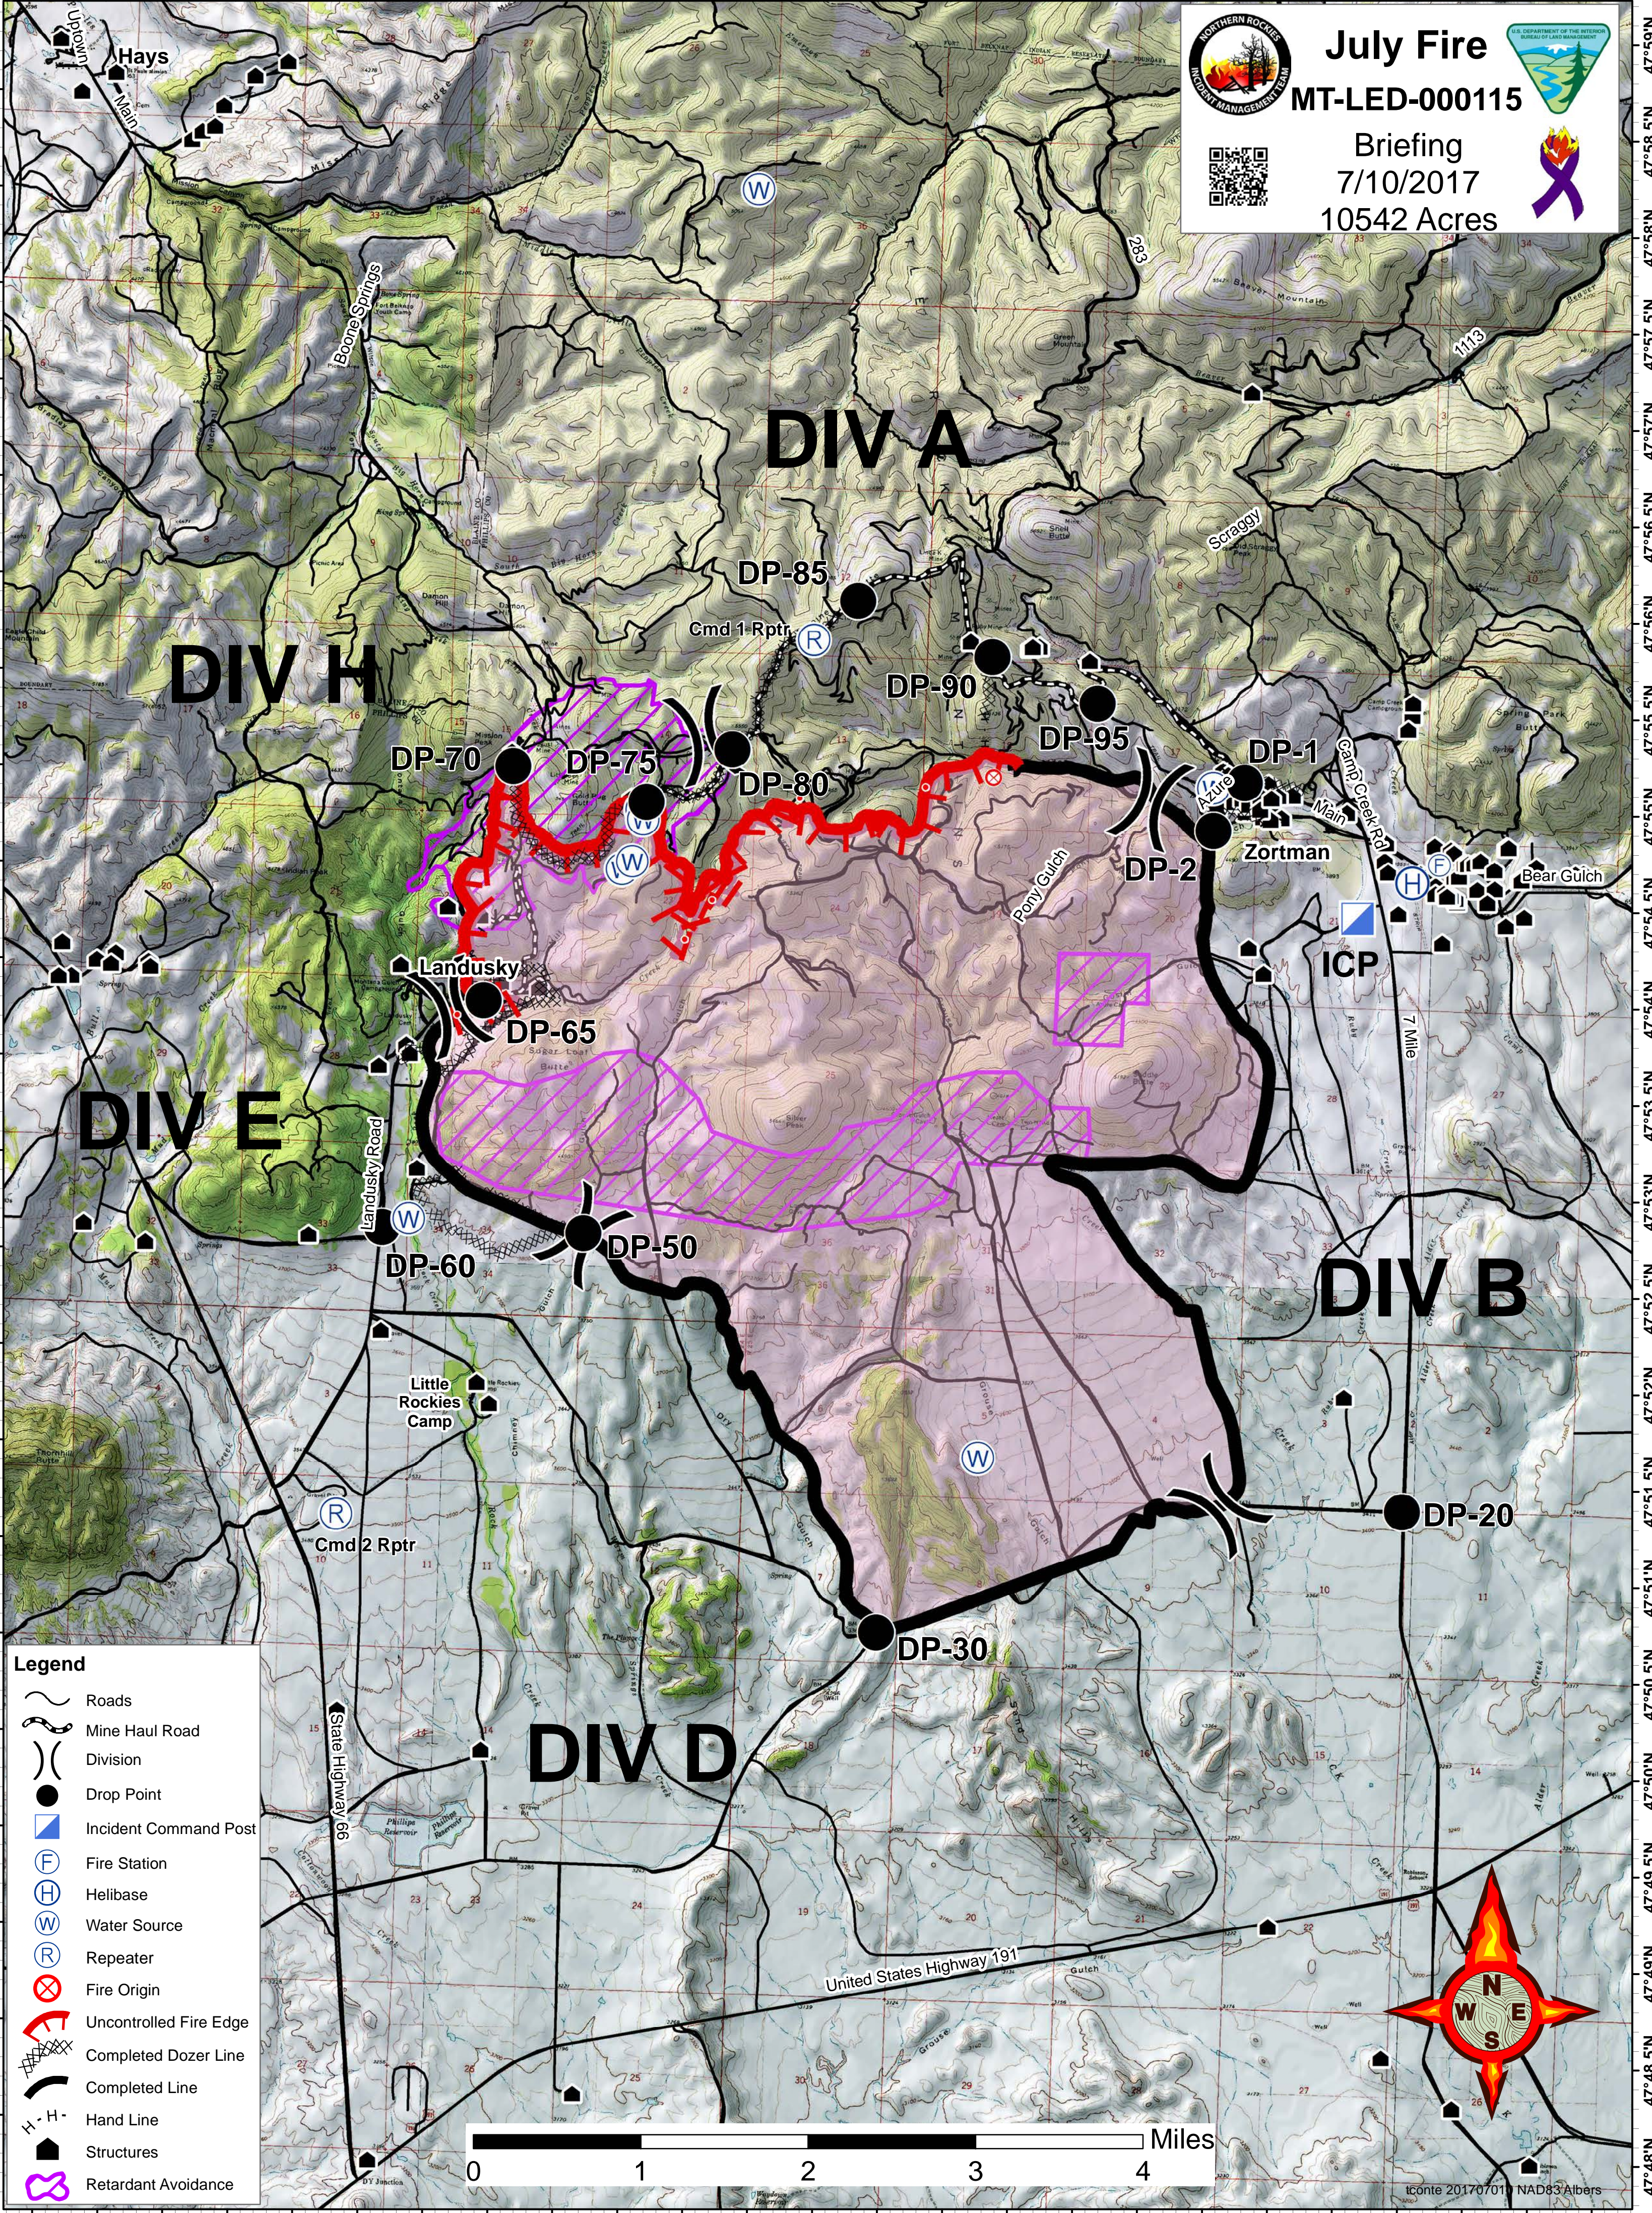

108°41'W 108°40'W 108°39'W 108°38'W 108°37'W 108°36'W 108°35'W 108°34'W 108°33'W 108°32'W 108°31'W 108°30'W 108°29'W

47°58.5'N 47°58'N 47°57.5'N 47°57'N 47°56.5'N 47°56'N 47°55.5'N 47°55'N 47°54.5'N 47°54'N 47°53.5'N 47°53'N 47°52.5'N 47°52'N 47°51.5'N 47°51'N 47°50.5'N 47°50'N 47°49.5'N 47°49'N 47°48.5'N 47°48'N

July Fire

MT-LED-000115

Briefing
7/10/2017

10542 Acres

- Legend**
- Roads
 - Mine Haul Road
 - Division
 - Drop Point
 - Incident Command Post
 - Fire Station
 - Helibase
 - Water Source
 - Repeater
 - Fire Origin
 - Uncontrolled Fire Edge
 - Completed Dozer Line
 - Completed Line
 - Hand Line
 - Structures
 - Retardant Avoidance

Iconic 20170701 NAD83 Albers