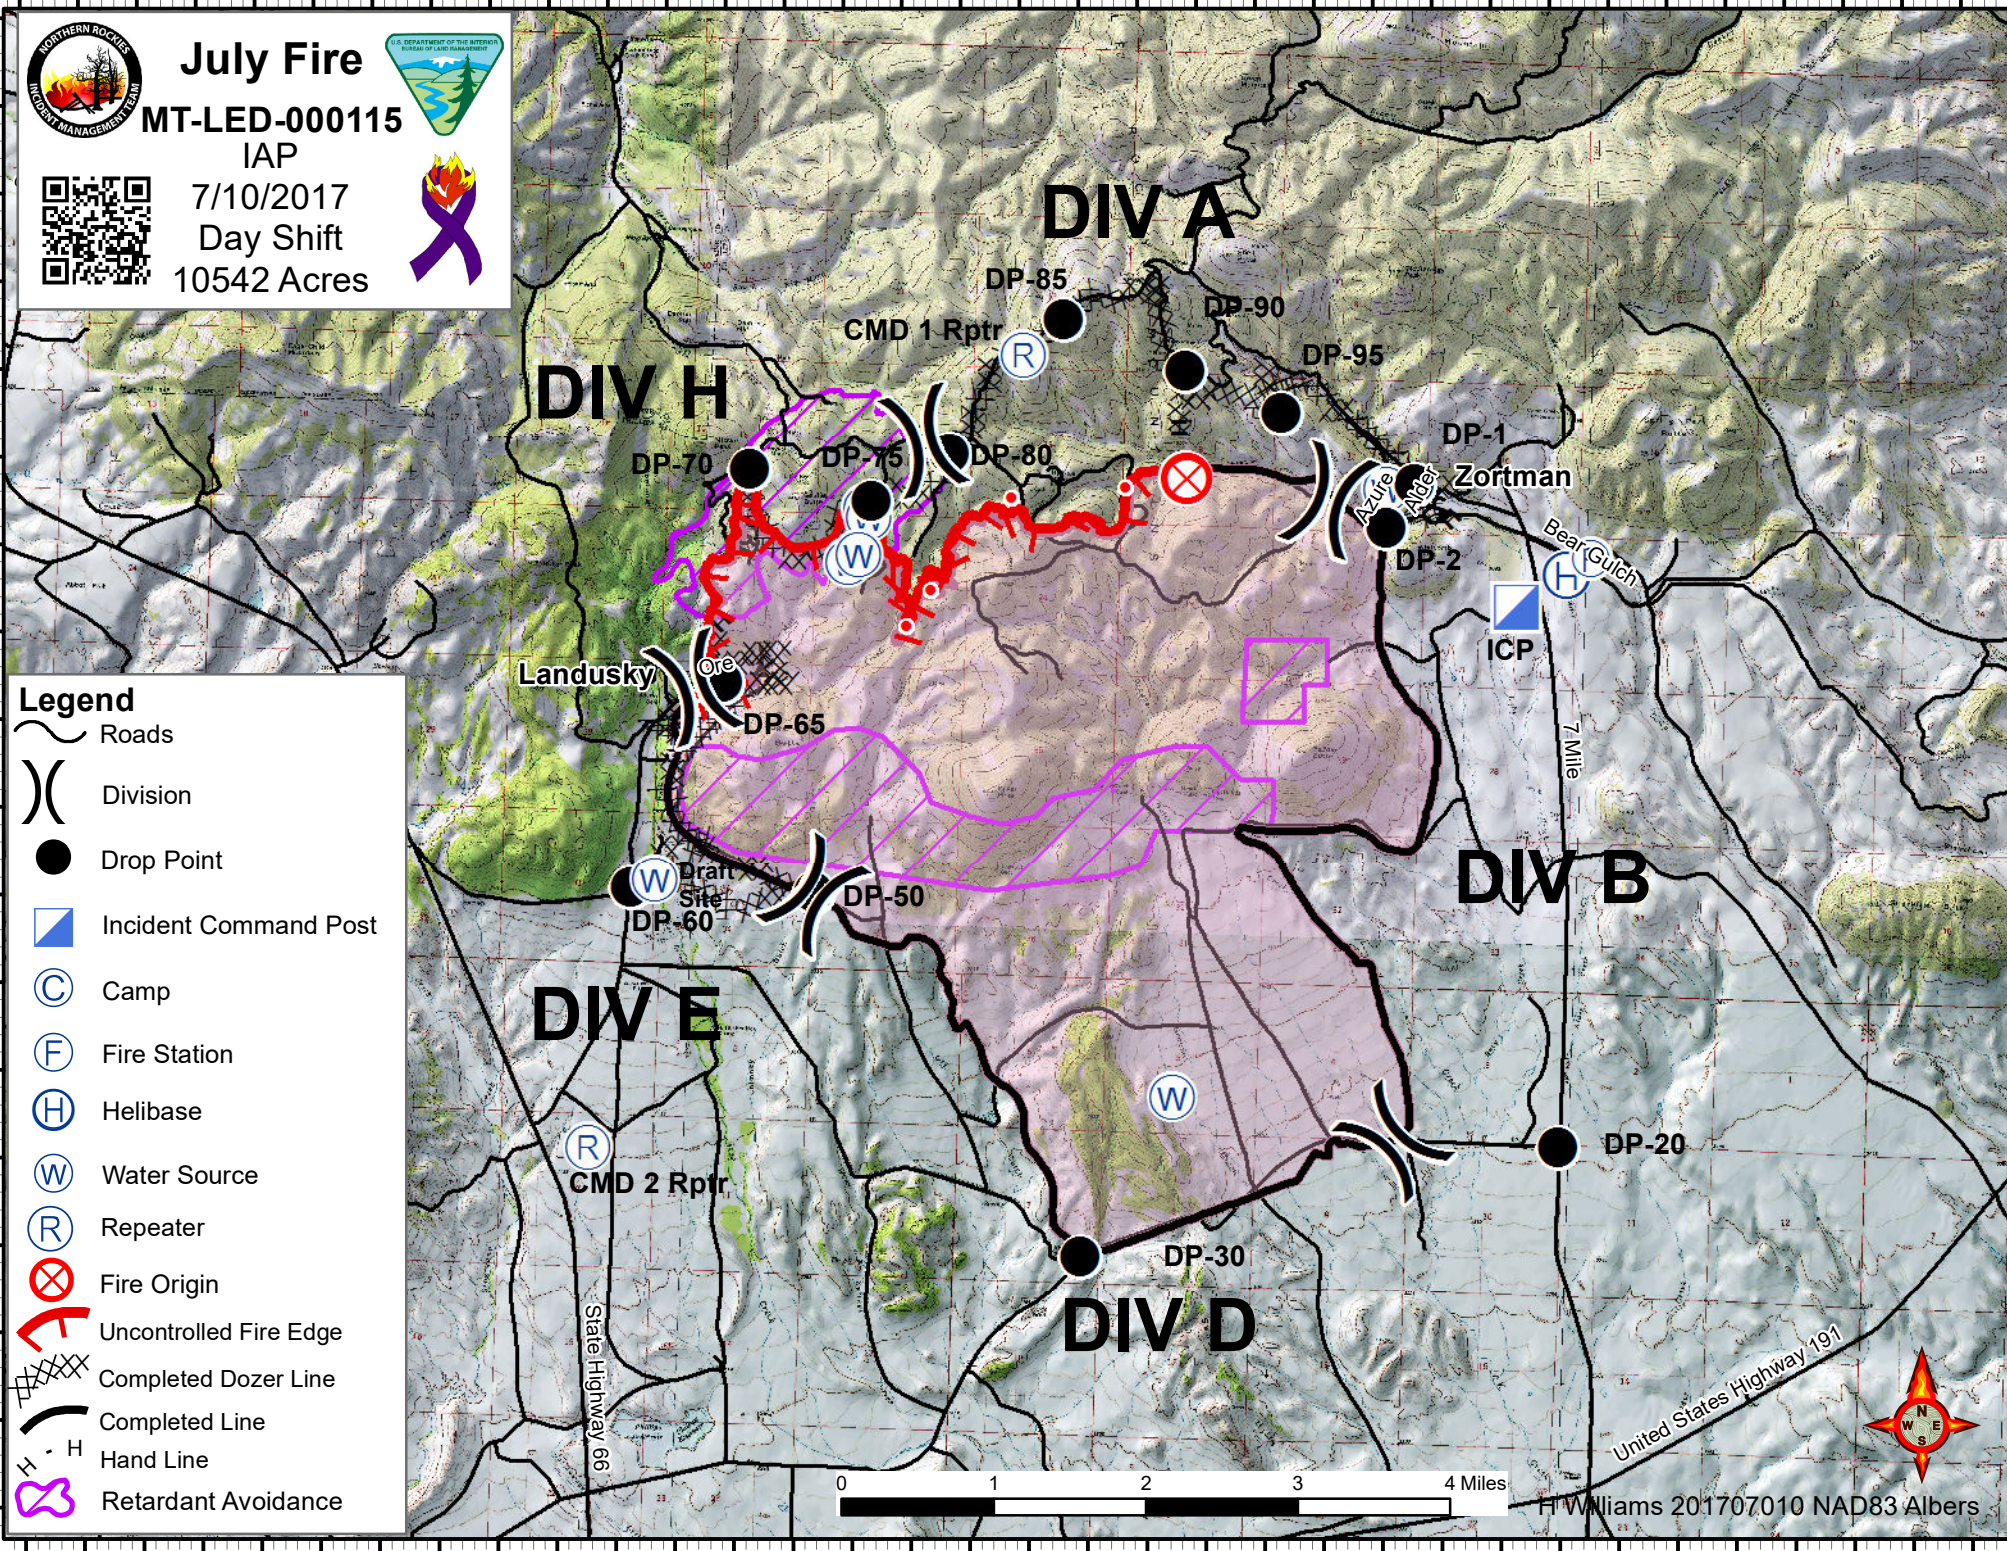

July Fire

MT-LED-000115

IAP

7/10/2017

Day Shift

10542 Acres

DIV H

DIV A

DIV B

DIV E

DIV D

Legend

- Roads
- Division
- Drop Point
- Incident Command Post
- Camp
- Fire Station
- Helibase
- Water Source
- Repeater
- Fire Origin
- Uncontrolled Fire Edge
- Completed Dozer Line
- Completed Line
- Hand Line
- Retardant Avoidance