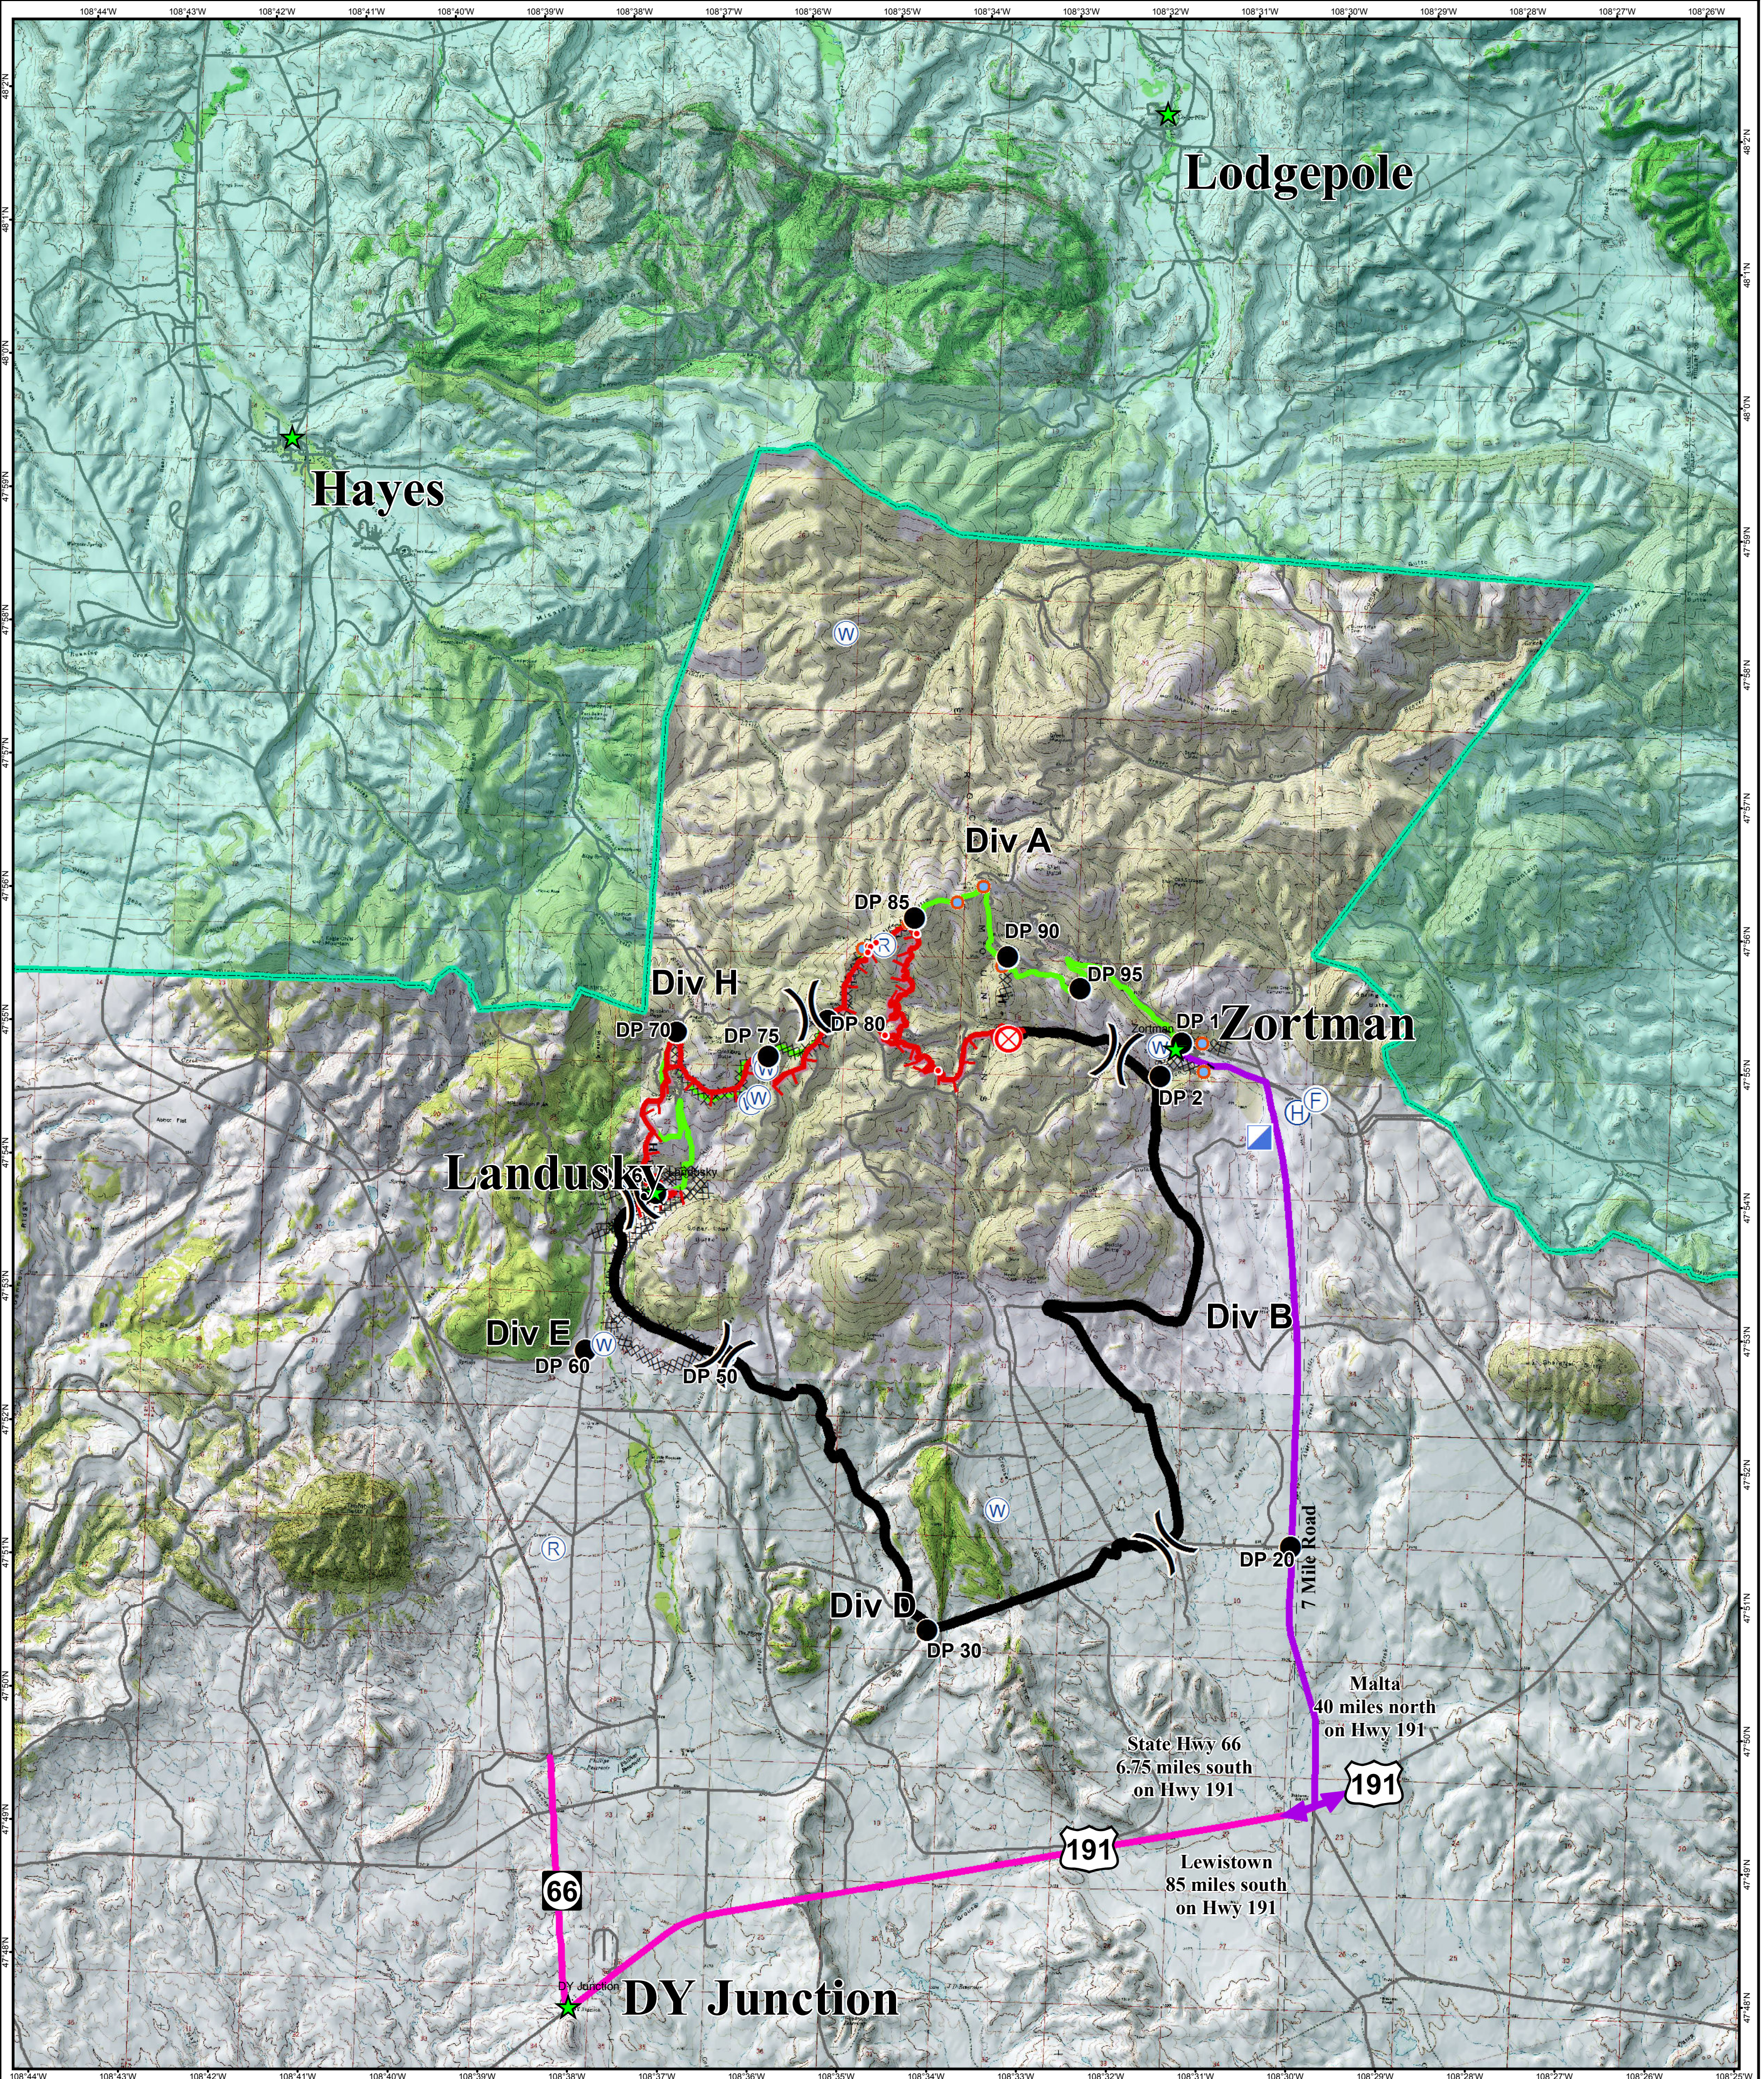

Transportation Map

July Fire
MT-LED-000115

- ▬ Uncontrolled Fire Edge
- Drop Point
- H Helibase
- R Repeater
- ▬ Route to Zortman
- Completed Dozer Line
- ⊗ Fire Origin
- ▬ Incident Command Post
- W Water Source
- ▬ Route to Phillips Reservoir
- Completed Line
- ⊕ Fire Station
- IR Isolated Heat Source
- Other
- ▬ Mine Haul Road
- ▬ Hand Line
- F Fire Station
- ▬ Road
- Fort Belknap Boundary