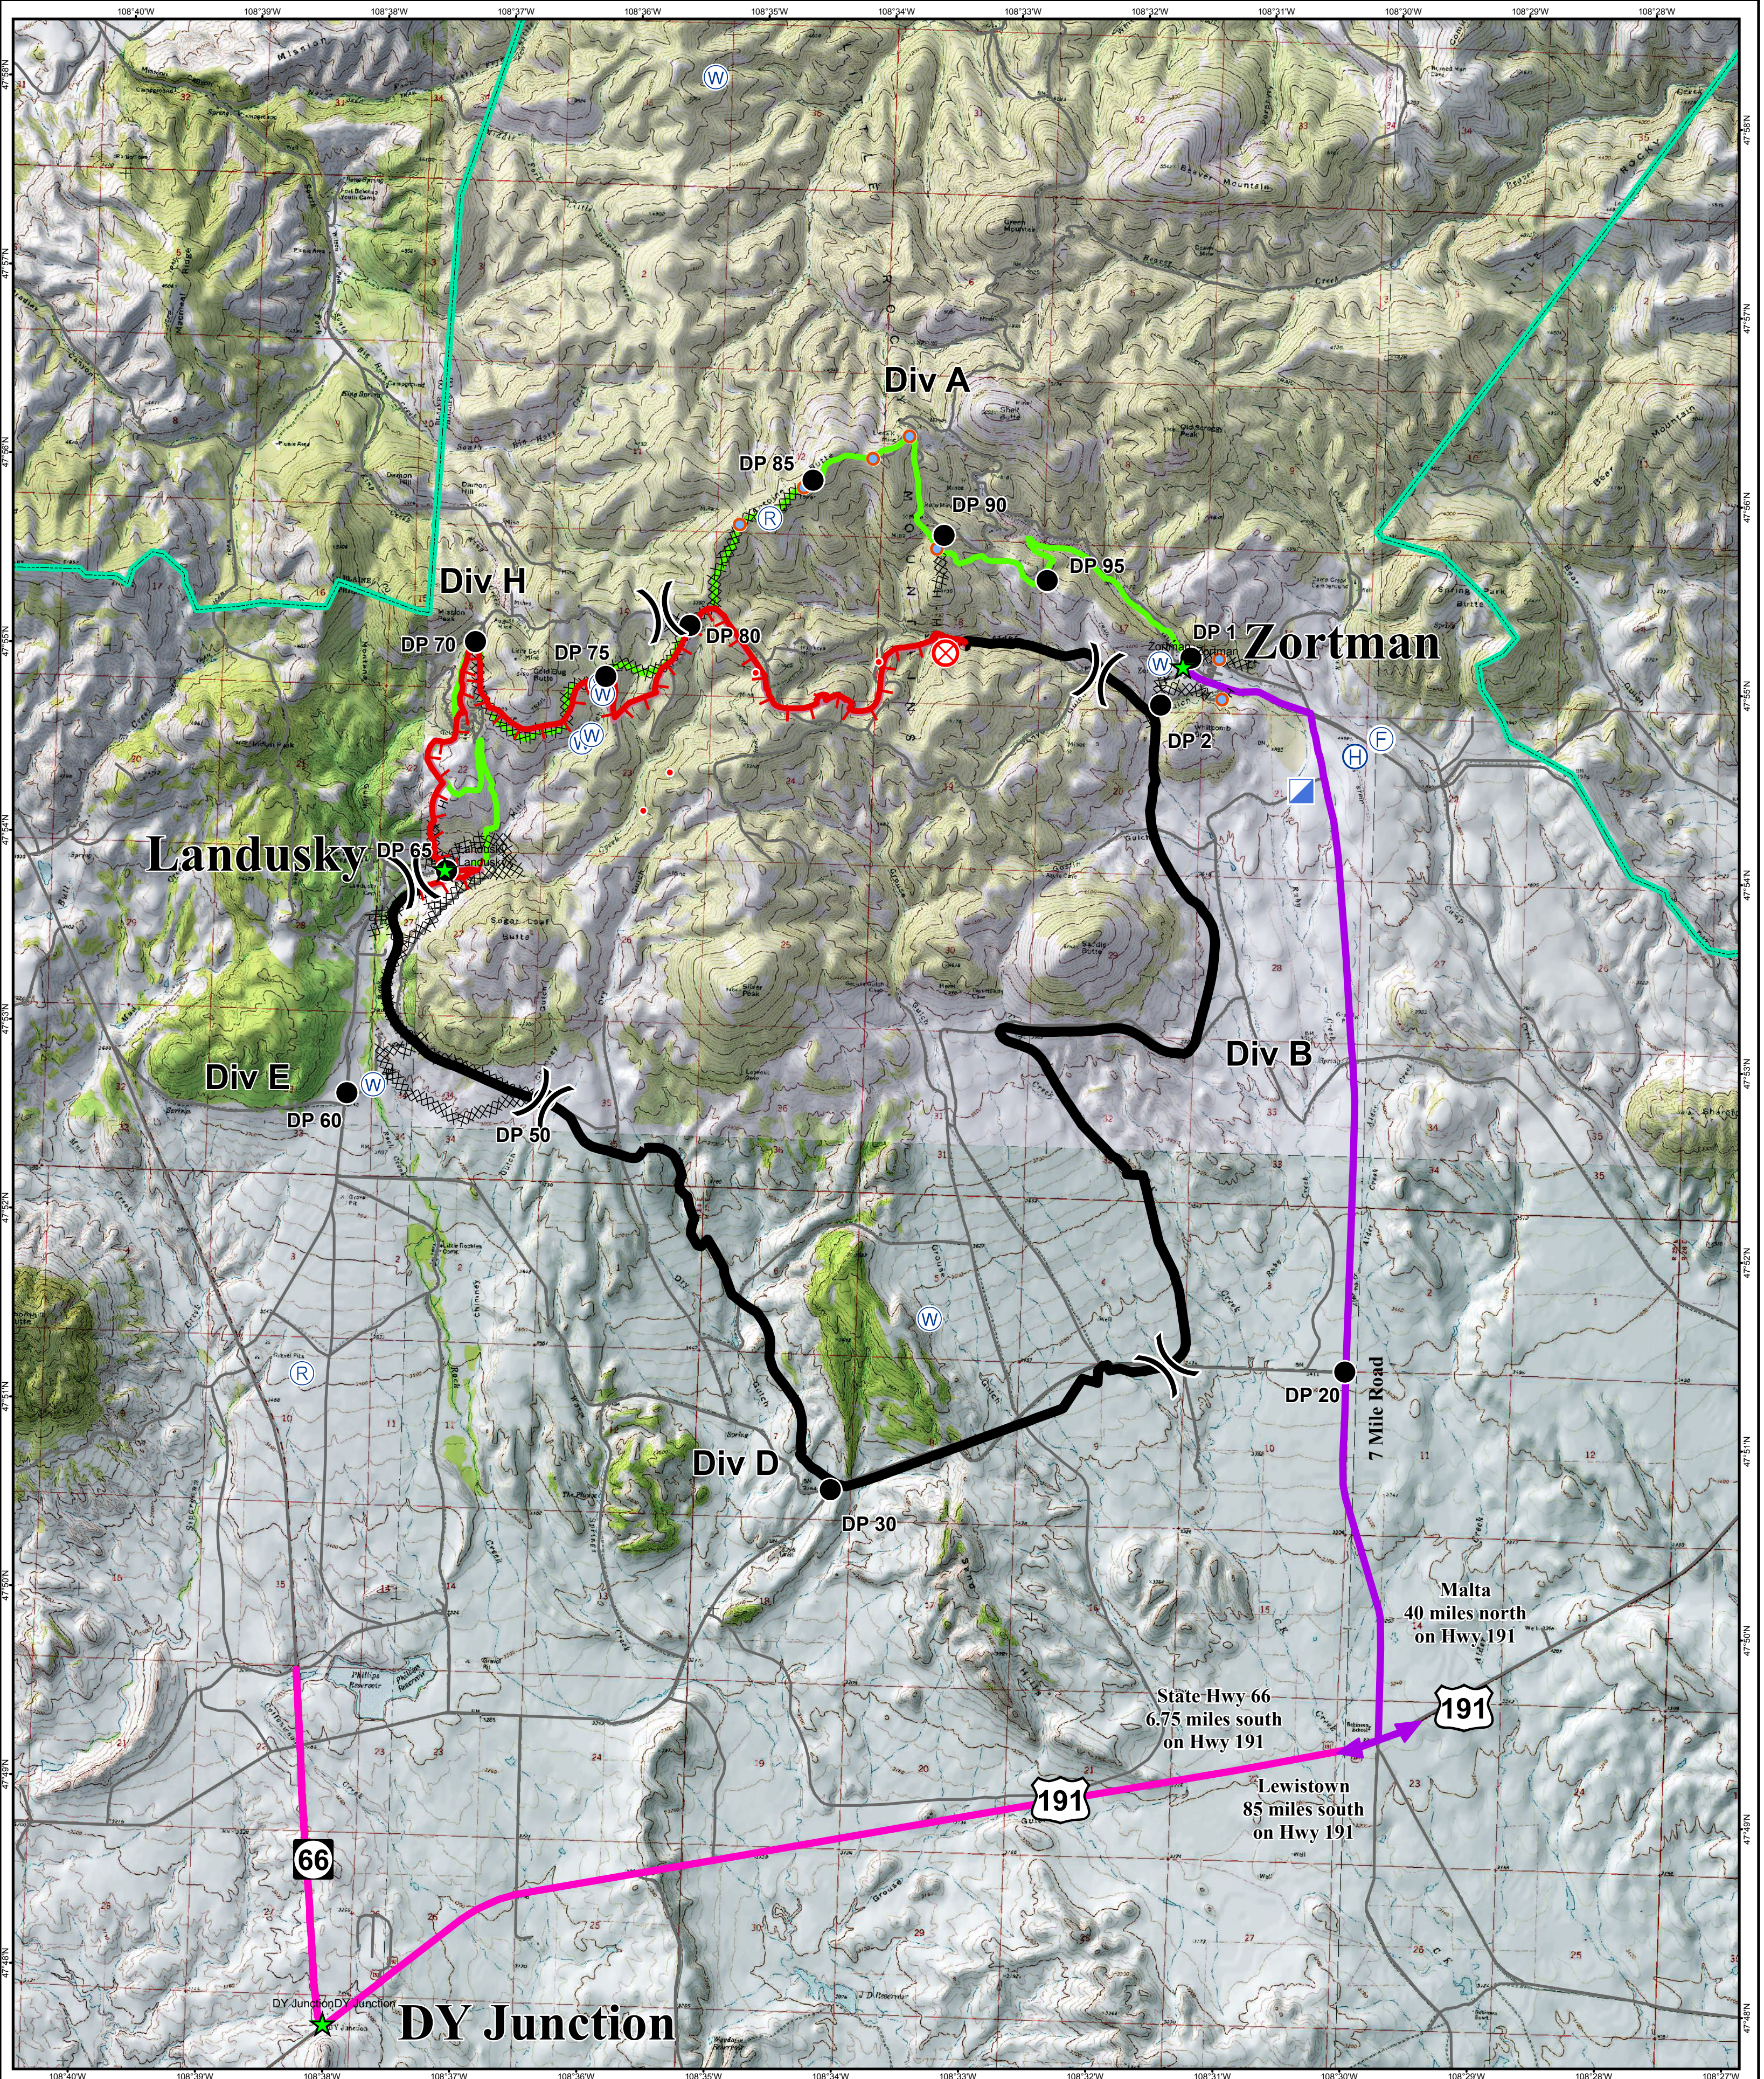

Transportation Map

July Fire
MT-LED-000115

Uncontrolled Fire Edge	Drop Point	Incident Command Post	Route to Zortman
Completed Dozer Line	Fire Origin	IR Isolated Heat Source	Route to Phillips Reservoir
Completed Line	Fire Station	Repeater	Mine Haul Road
Hand Line	Helibase	Water Source	Road
Fort Belknap Boundary	Other		