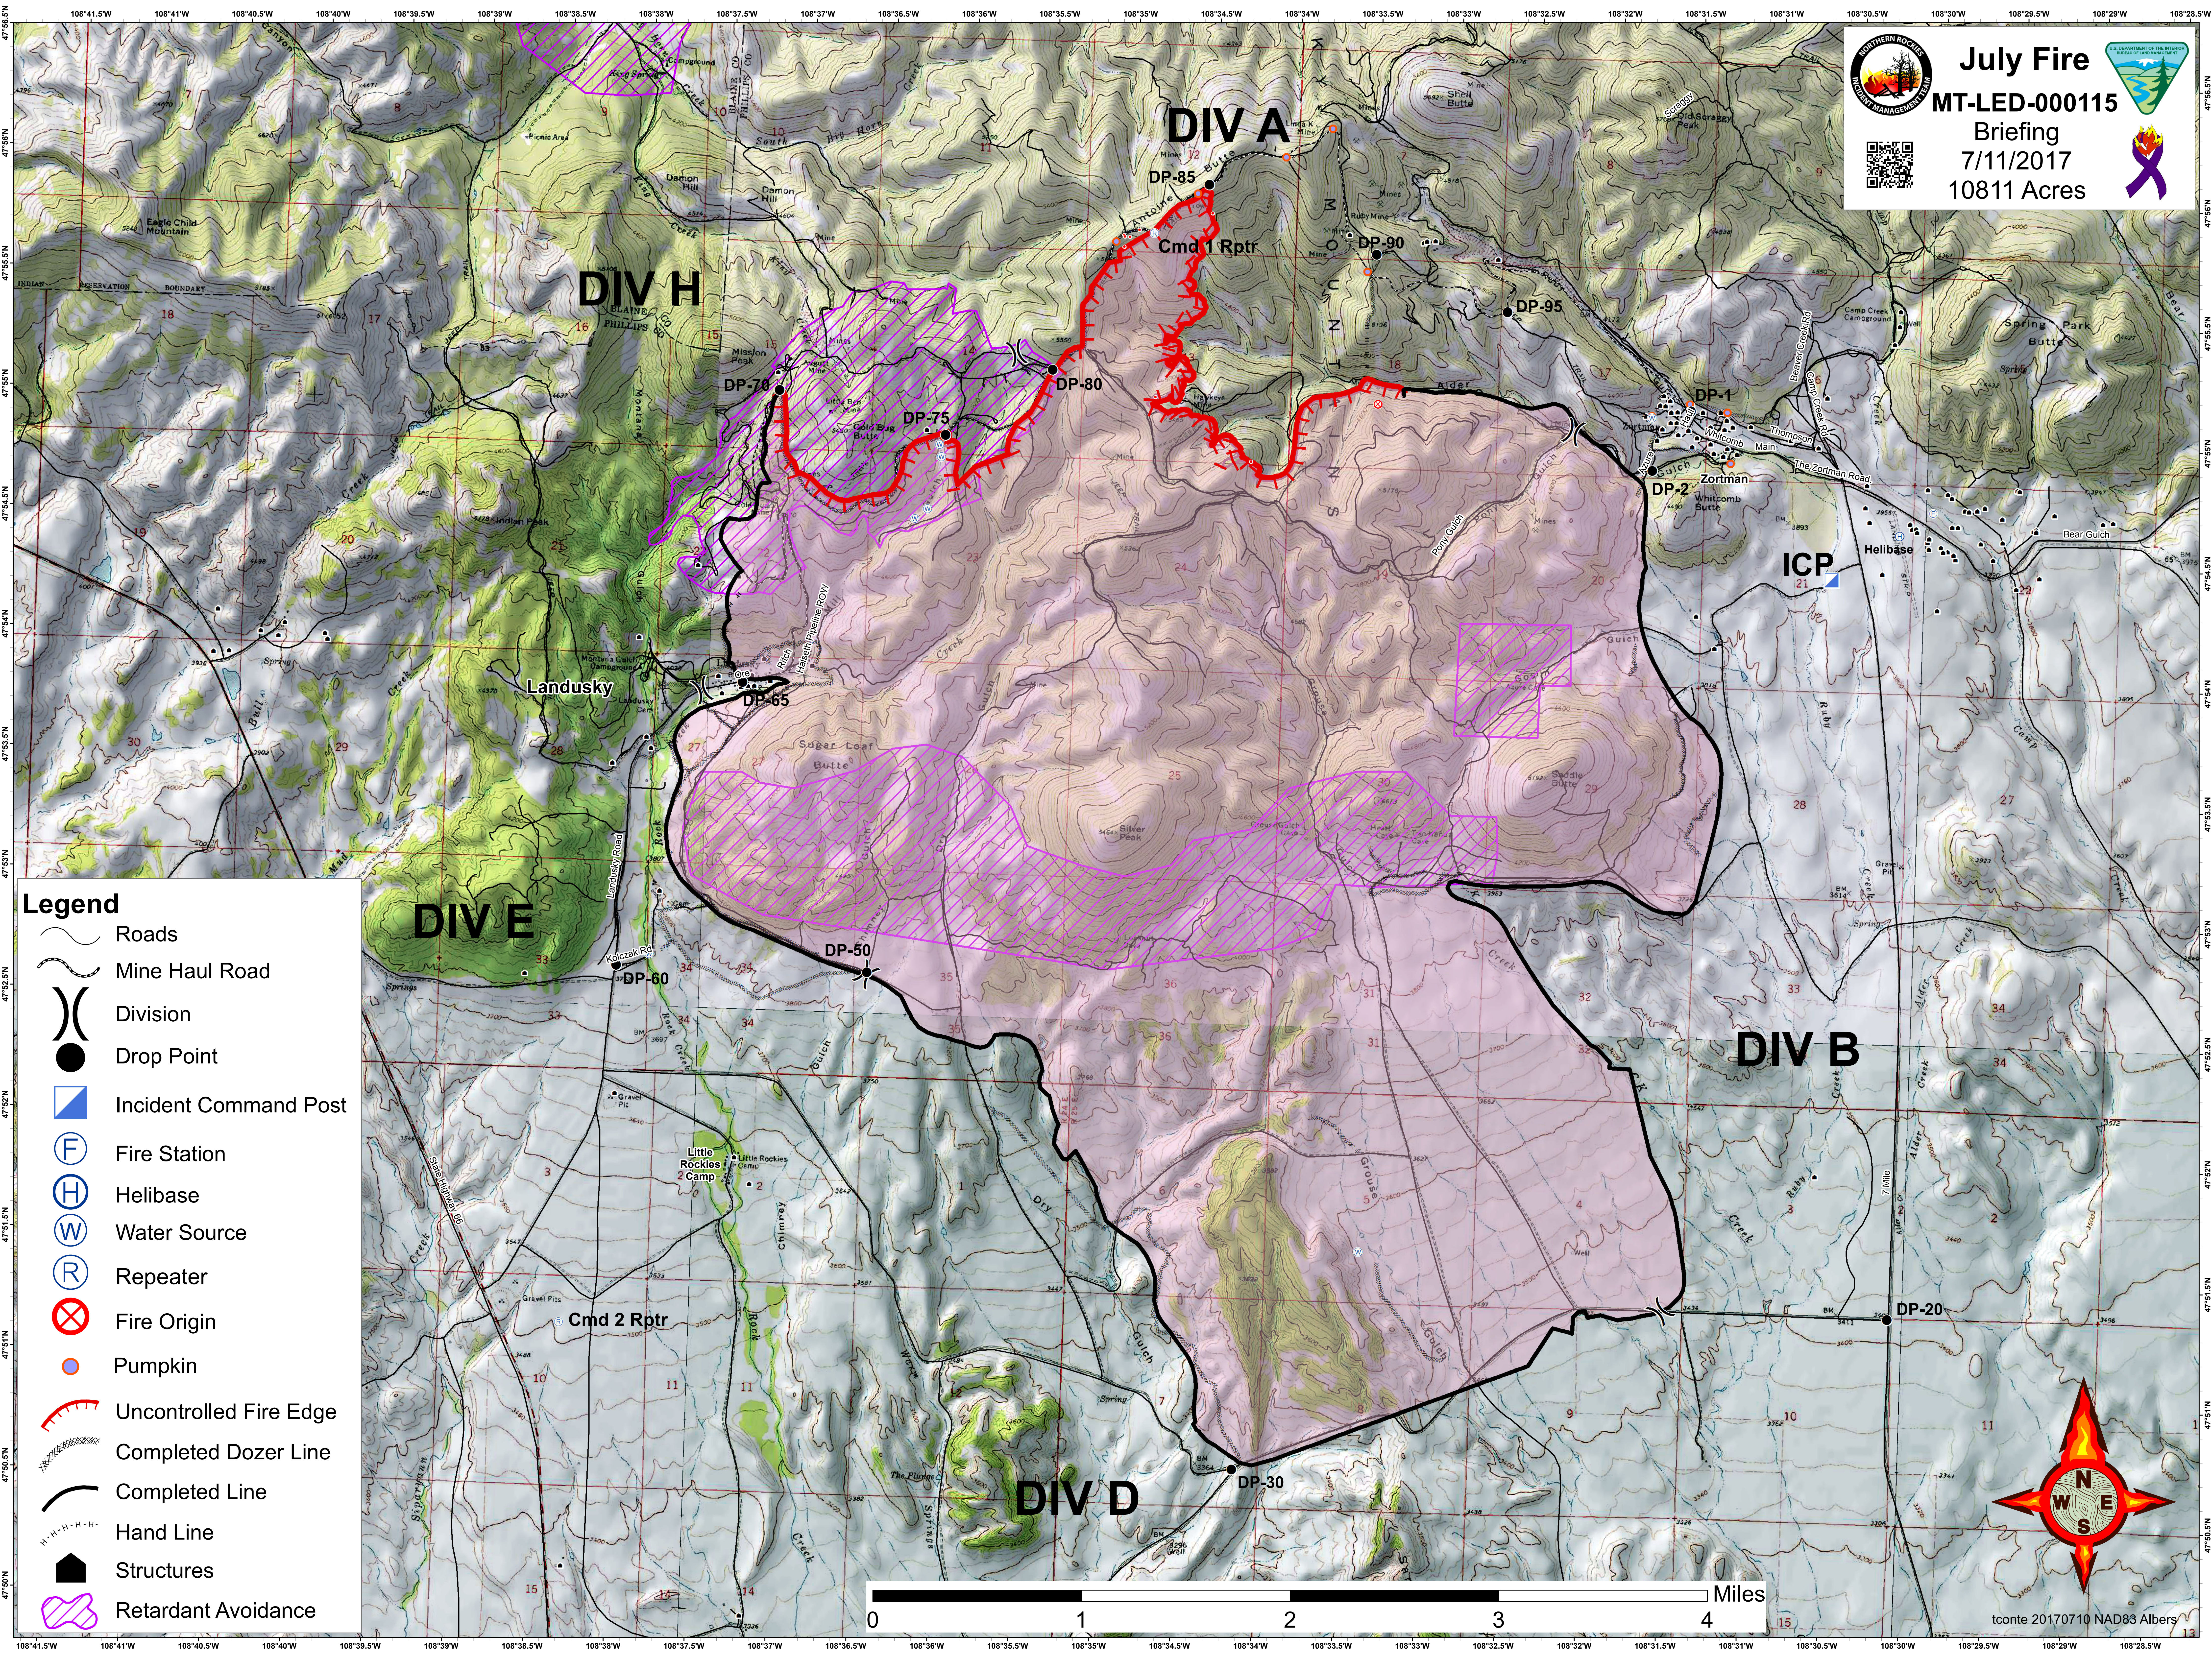

July Fire
MT-LED-000115
 Briefing
 7/11/2017
 10811 Acres

Legend

- Roads
- Mine Haul Road
- Division
- Drop Point
- Incident Command Post
- Fire Station
- Helibase
- Water Source
- Repeater
- Fire Origin
- Pumpkin
- Uncontrolled Fire Edge
- Completed Dozer Line
- Completed Line
- Hand Line
- Structures
- Retardant Avoidance

tccont 20170710 NAD83 Albers