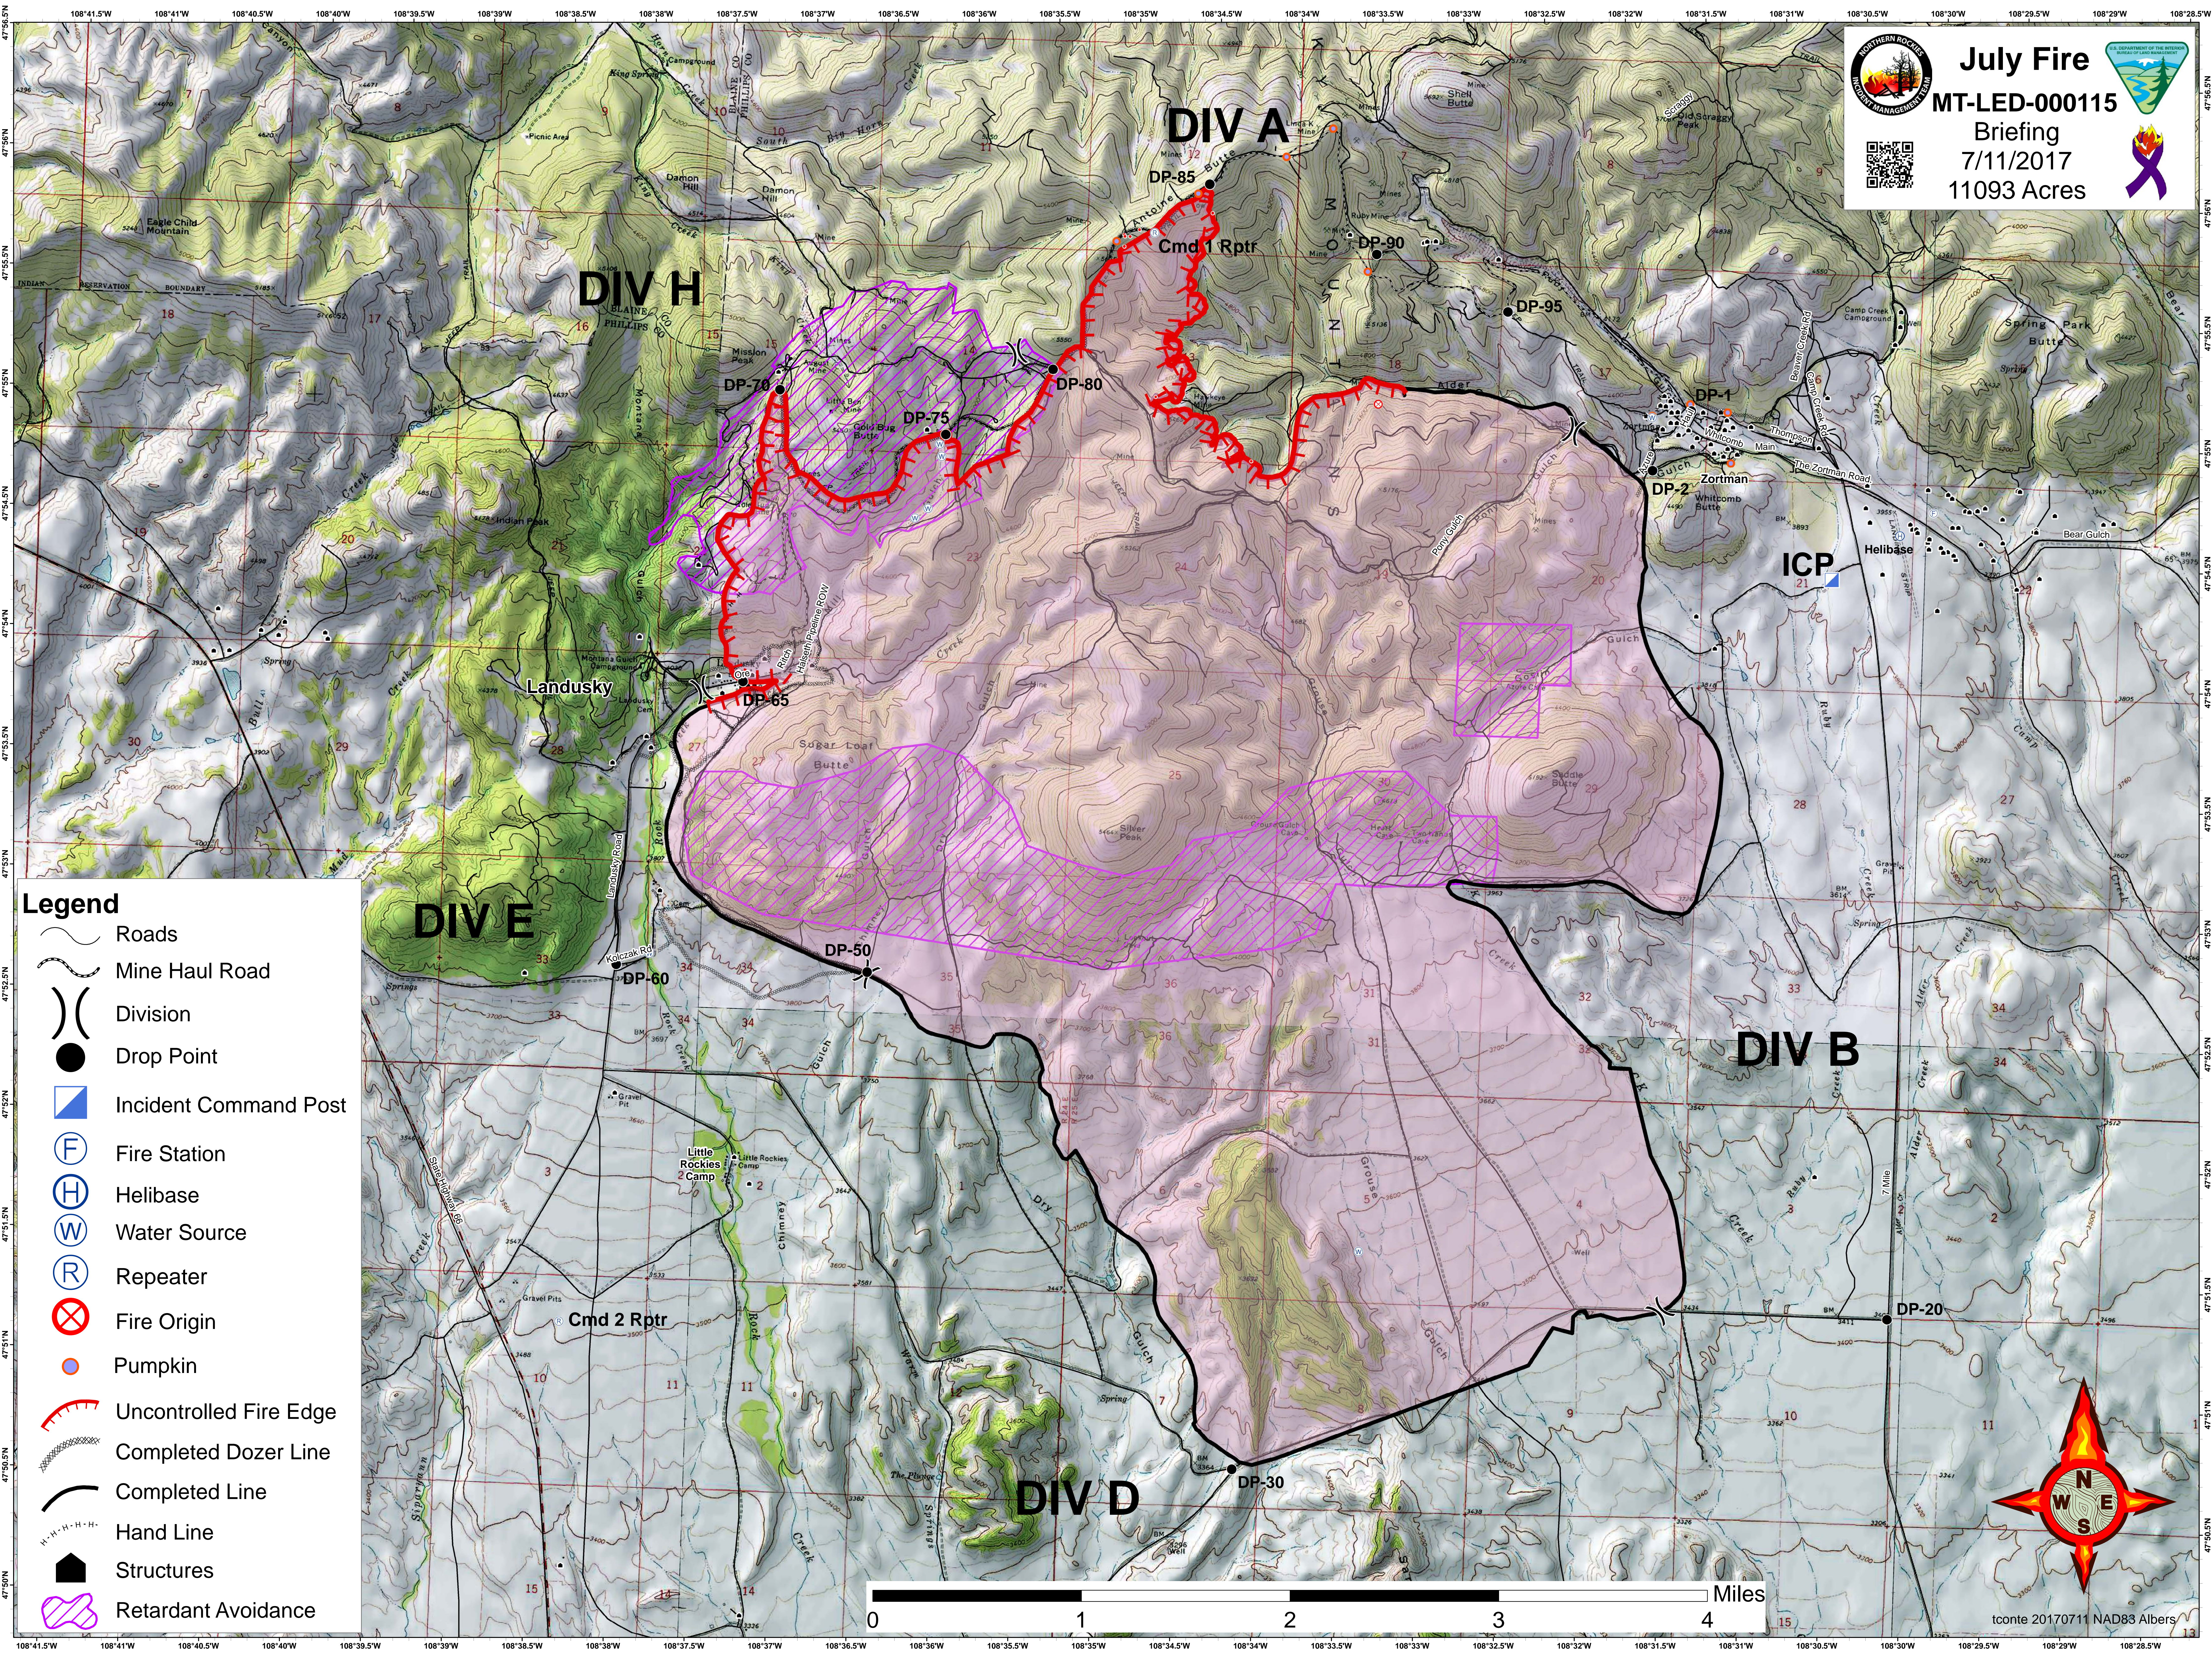

July Fire
MT-LED-000115
 Briefing
 7/11/2017
 11093 Acres

- Legend**
-  Roads
 -  Mine Haul Road
 -  Division
 -  Drop Point
 -  Incident Command Post
 -  Fire Station
 -  Helibase
 -  Water Source
 -  Repeater
 -  Fire Origin
 -  Pumpkin
 -  Uncontrolled Fire Edge
 -  Completed Dozer Line
 -  Completed Line
 -  Hand Line
 -  Structures
 -  Retardant Avoidance

tccont 20170711 NAD83 Albers