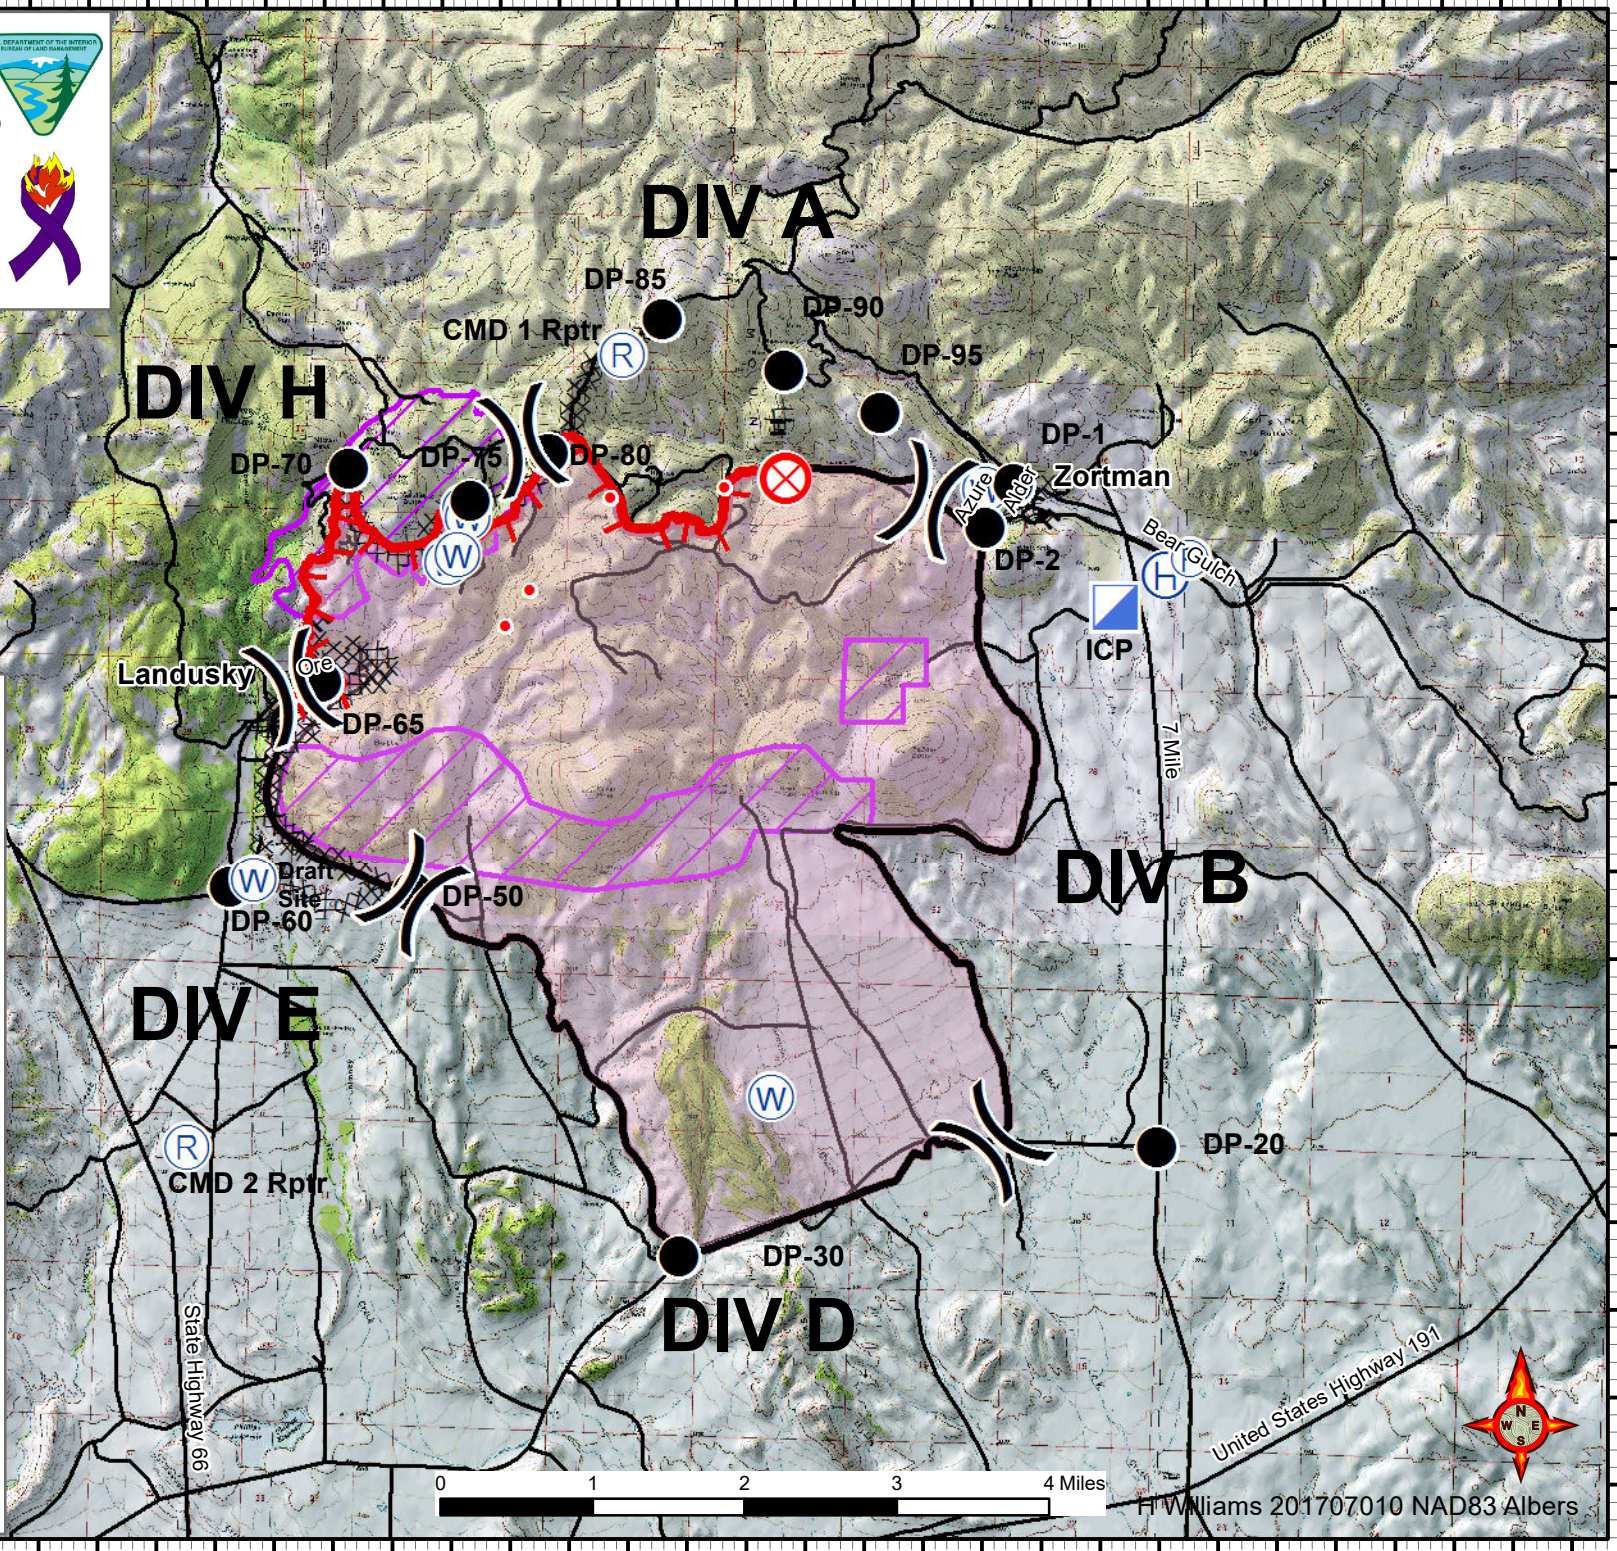

July Fire

MT-LED-000115

IAP

7/11/2017

Day Shift

108111 Acres

DIV H

DIV A

DIV B

DIV E

DIV D

Legend

- Roads
- Division
- Drop Point
- Incident Command Post
- Camp
- Fire Station
- Helibase
- Water Source
- Repeater
- Fire Origin
- Uncontrolled Fire Edge
- Completed Dozer Line
- Completed Line
- Hand Line
- Retardant Avoidance

H Williams 201707010 NAD83 Albers