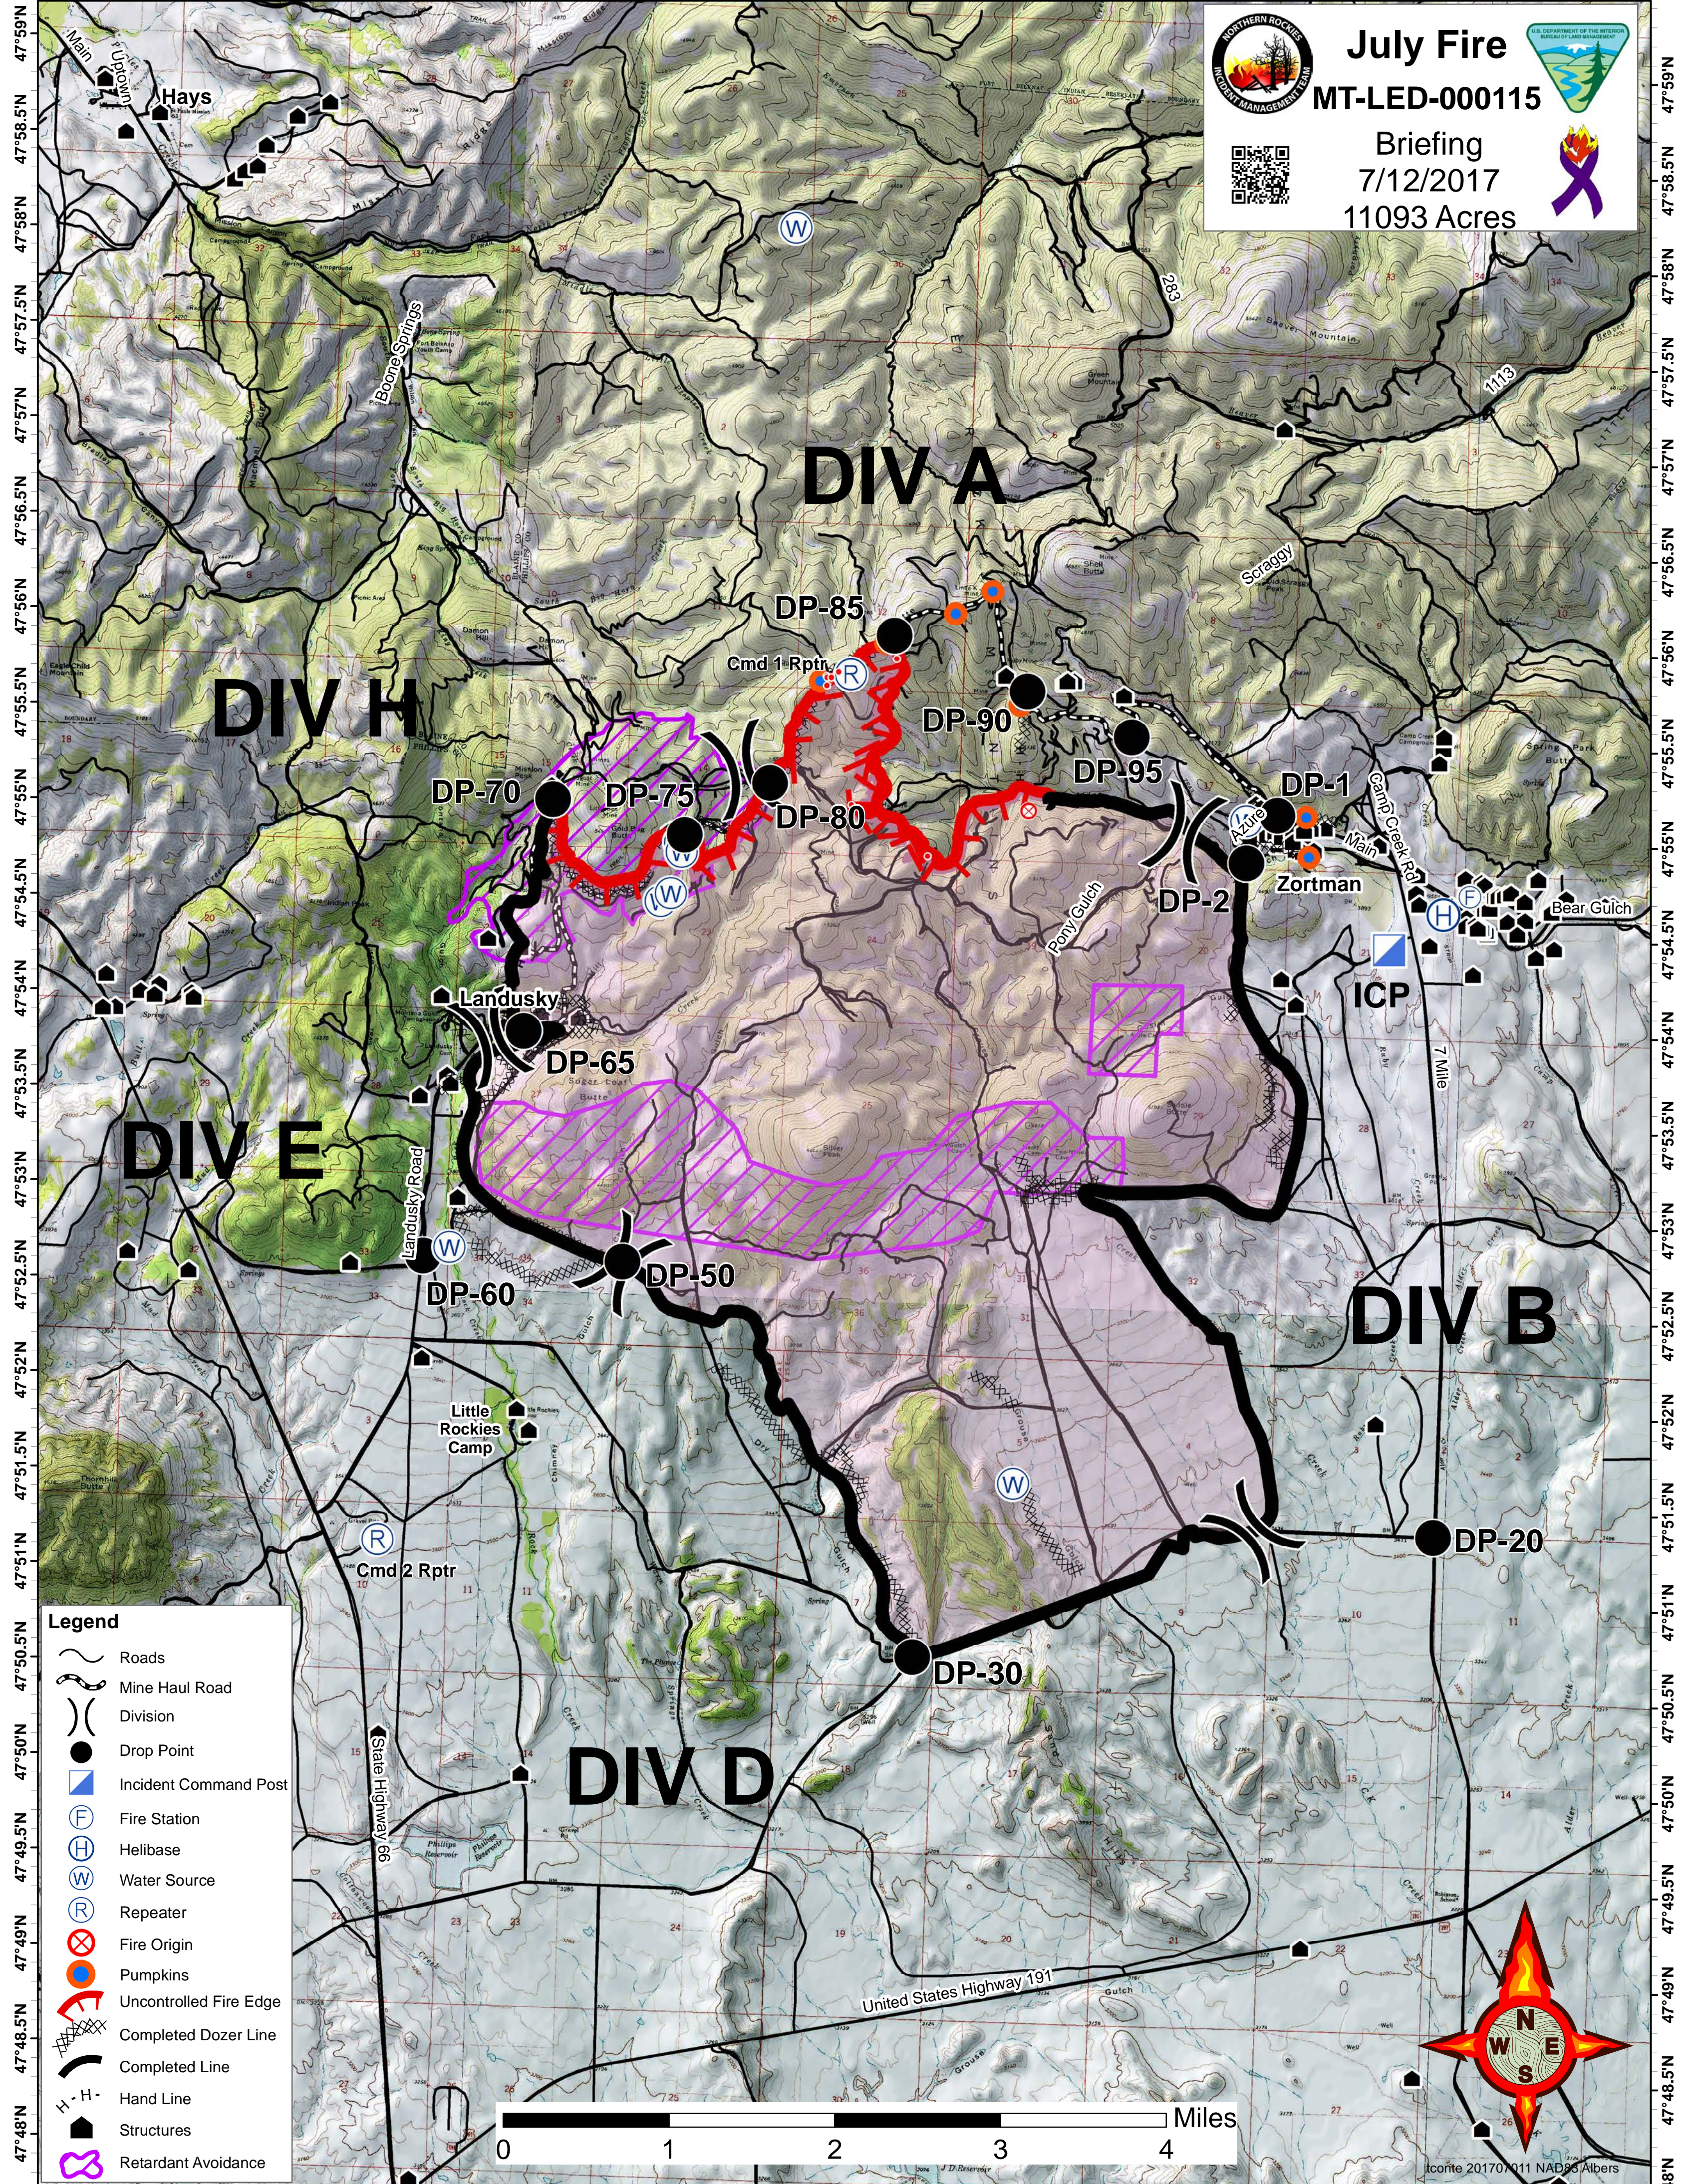

108°41'W 108°40'W 108°39'W 108°38'W 108°37'W 108°36'W 108°35'W 108°34'W 108°33'W 108°32'W 108°31'W 108°30'W 108°29'W

**July Fire**  
**MT-LED-000115**  
 Briefing  
 7/12/2017  
 11093 Acres

108°40'W 108°39'W 108°38'W 108°37'W 108°36'W 108°35'W 108°34'W 108°33'W 108°32'W 108°31'W 108°30'W 108°29'W

- Legend**
- Roads
  - Mine Haul Road
  - Division
  - Drop Point
  - Incident Command Post
  - Fire Station
  - Helibase
  - Water Source
  - Repeater
  - Fire Origin
  - Pumpkins
  - Uncontrolled Fire Edge
  - Completed Dozer Line
  - Completed Line
  - Hand Line
  - Structures
  - Retardant Avoidance

Iconic 201707011 NAD83 Albers