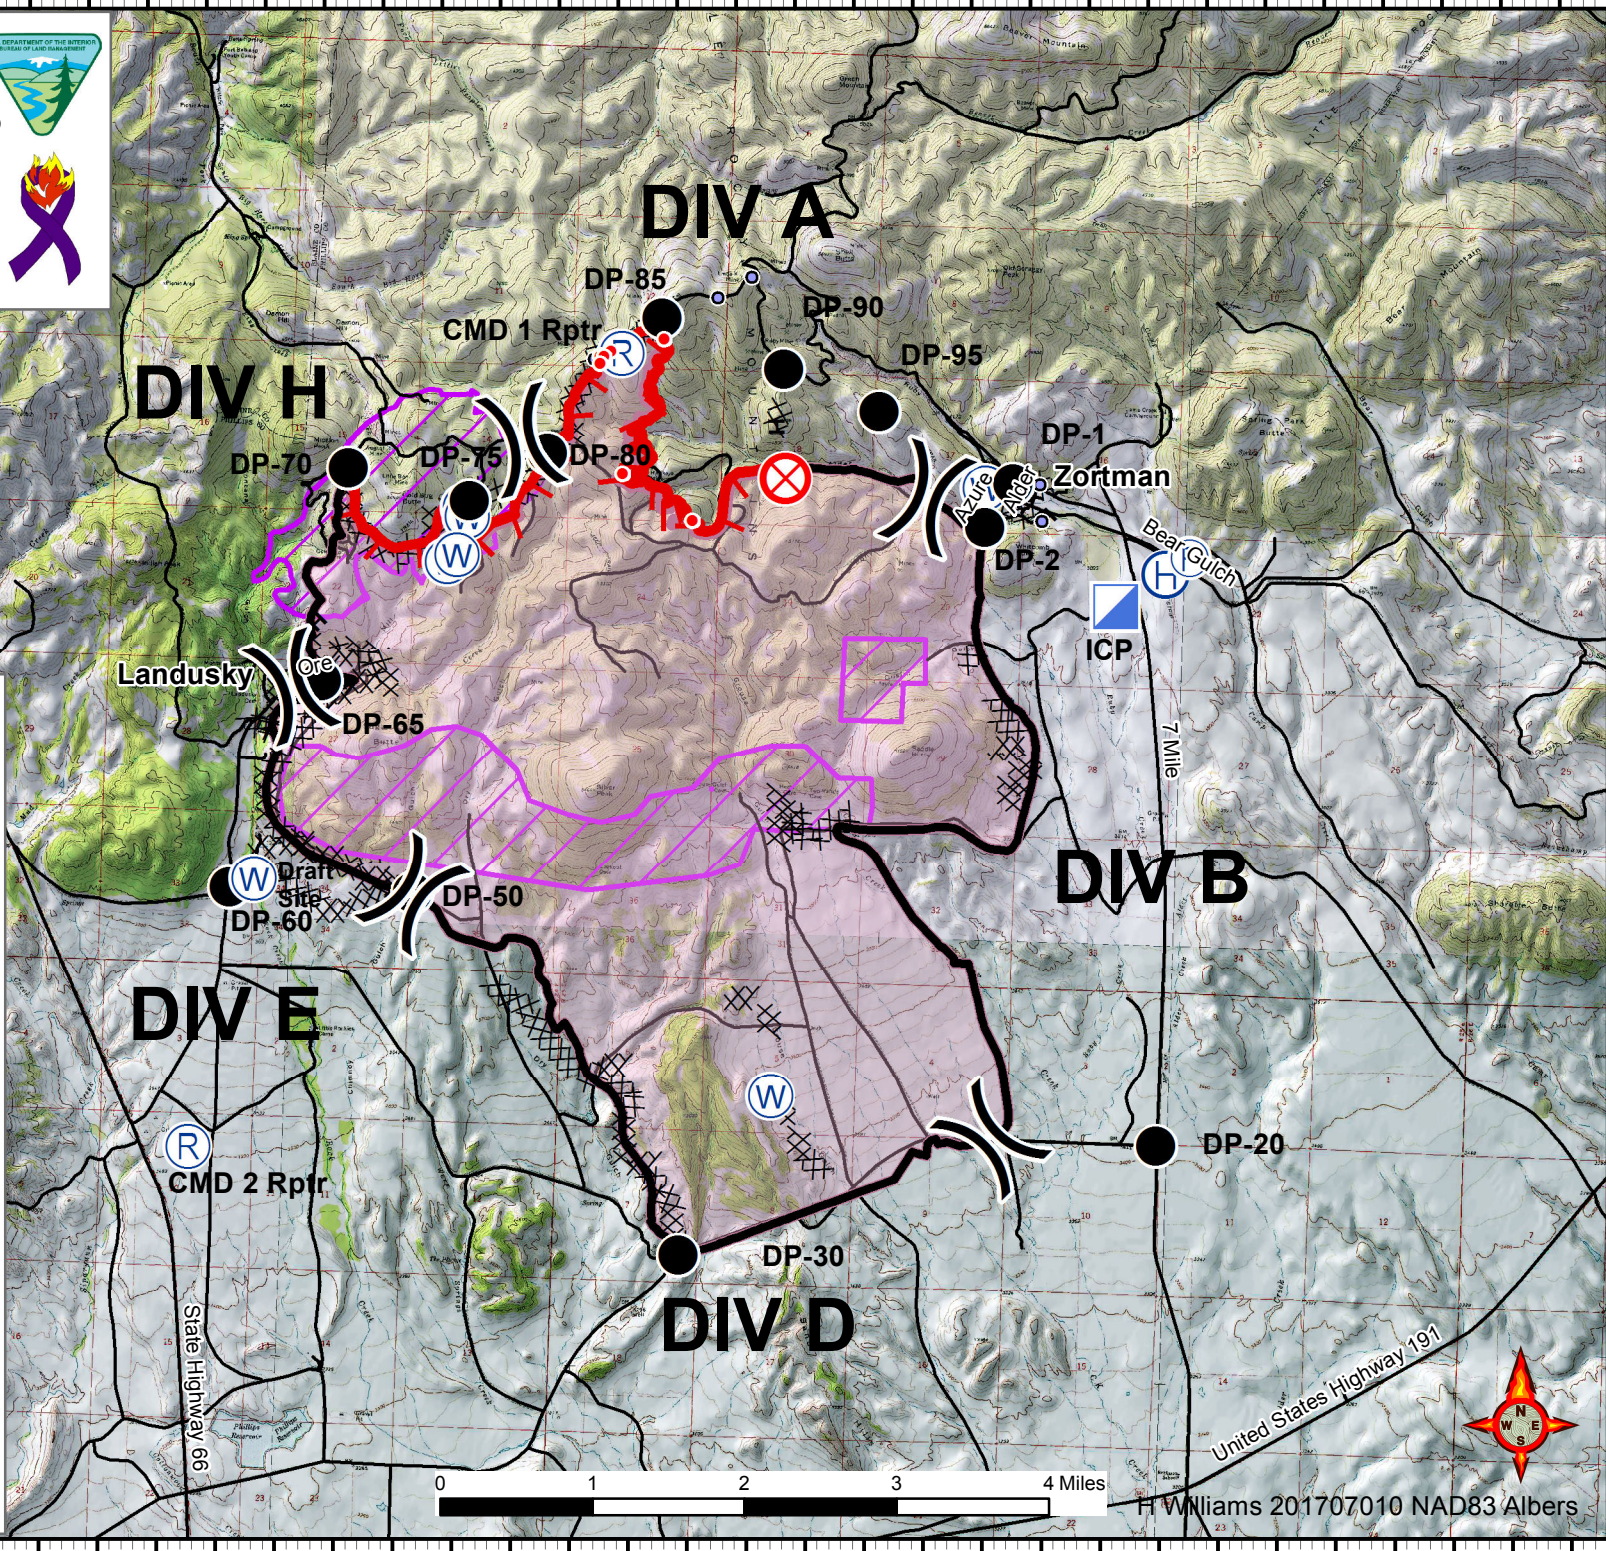

July Fire

MT-LED-000115

IAP

7/12/2017

Day Shift

11093 Acres

DIV H

DIV A

DIV B

DIV D

DIV E

Legend

- Roads
- Division
- Drop Point
- Incident Command Post
- Camp
- Fire Station
- Helibase
- Water Source
- Repeater
- Fire Origin
- Uncontrolled Fire Edge
- Completed Dozer Line
- Completed Line
- Hand Line
- Retardant Avoidance

Williams 201707010 NAD83 Albers