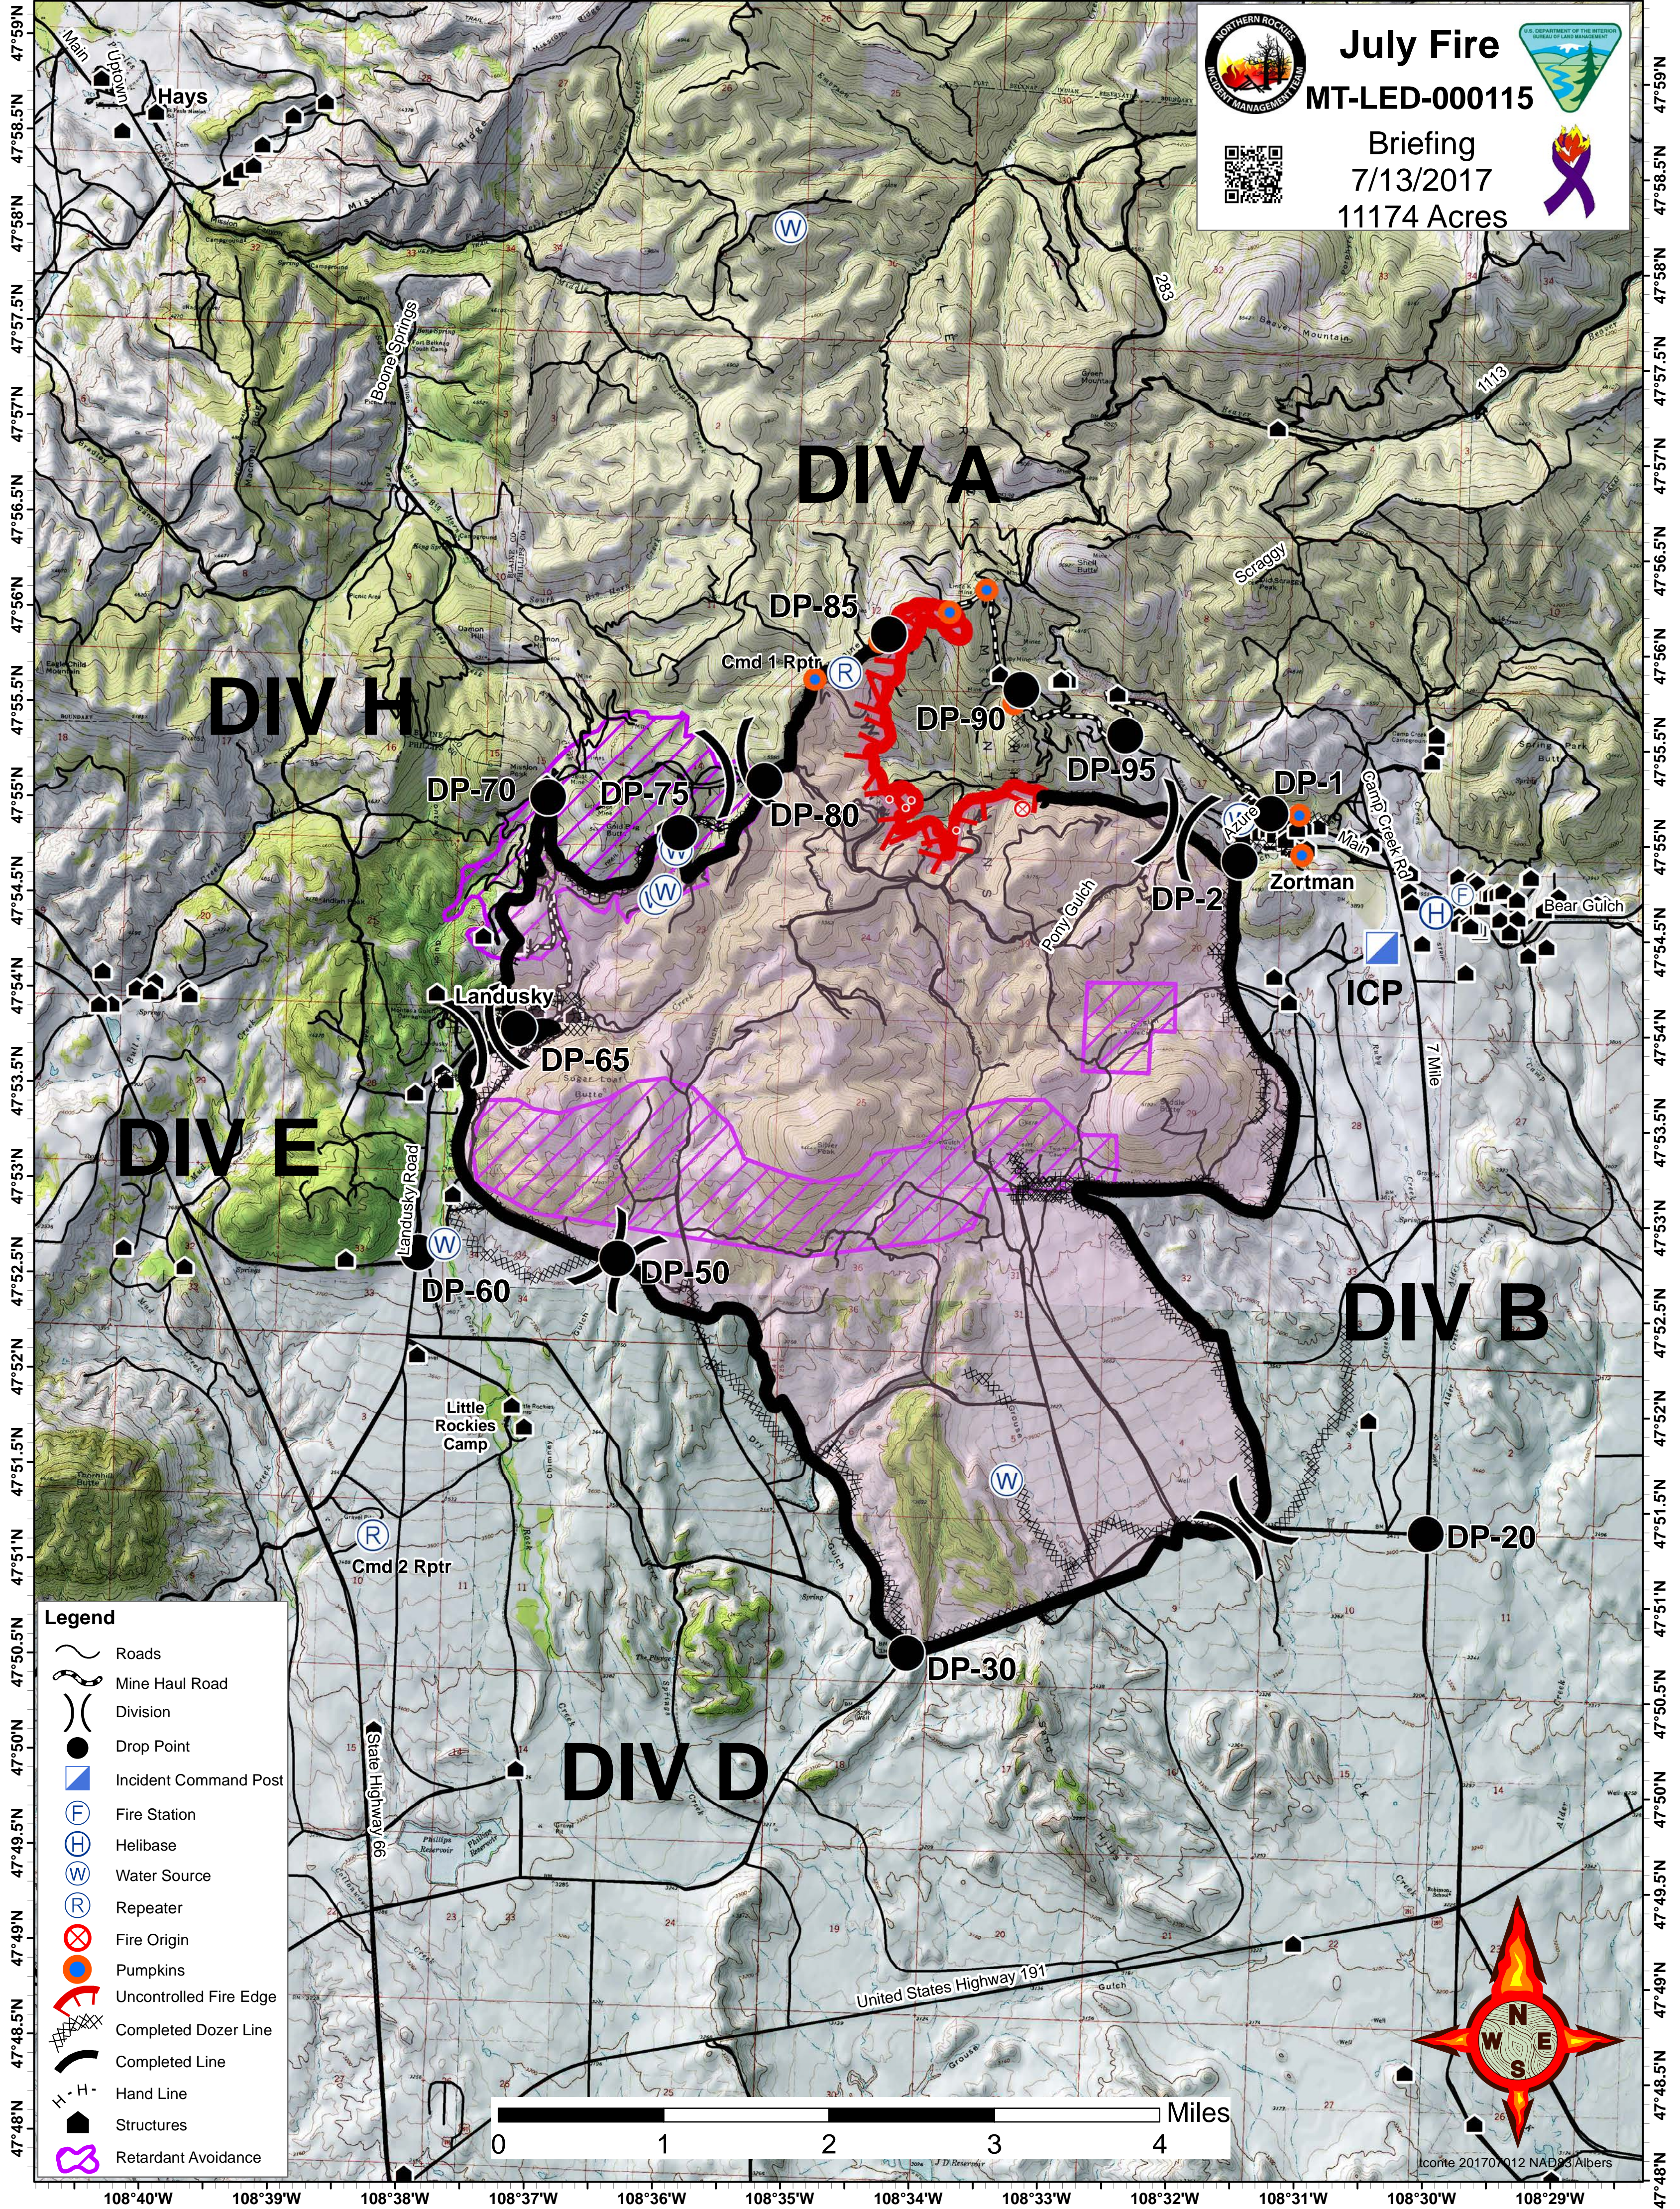

108°41'W 108°40'W 108°39'W 108°38'W 108°37'W 108°36'W 108°35'W 108°34'W 108°33'W 108°32'W 108°31'W 108°30'W 108°29'W

# July Fire

MT-LED-000115

Briefing  
7/13/2017  
11174 Acres

- Legend**
- Roads
  - Mine Haul Road
  - Division
  - Drop Point
  - Incident Command Post
  - Fire Station
  - Helibase
  - Water Source
  - Repeater
  - Fire Origin
  - Pumpkins
  - Uncontrolled Fire Edge
  - Completed Dozer Line
  - Completed Line
  - Hand Line
  - Structures
  - Retardant Avoidance

0 1 2 3 4 Miles

108°40'W 108°39'W 108°38'W 108°37'W 108°36'W 108°35'W 108°34'W 108°33'W 108°32'W 108°31'W 108°30'W 108°29'W