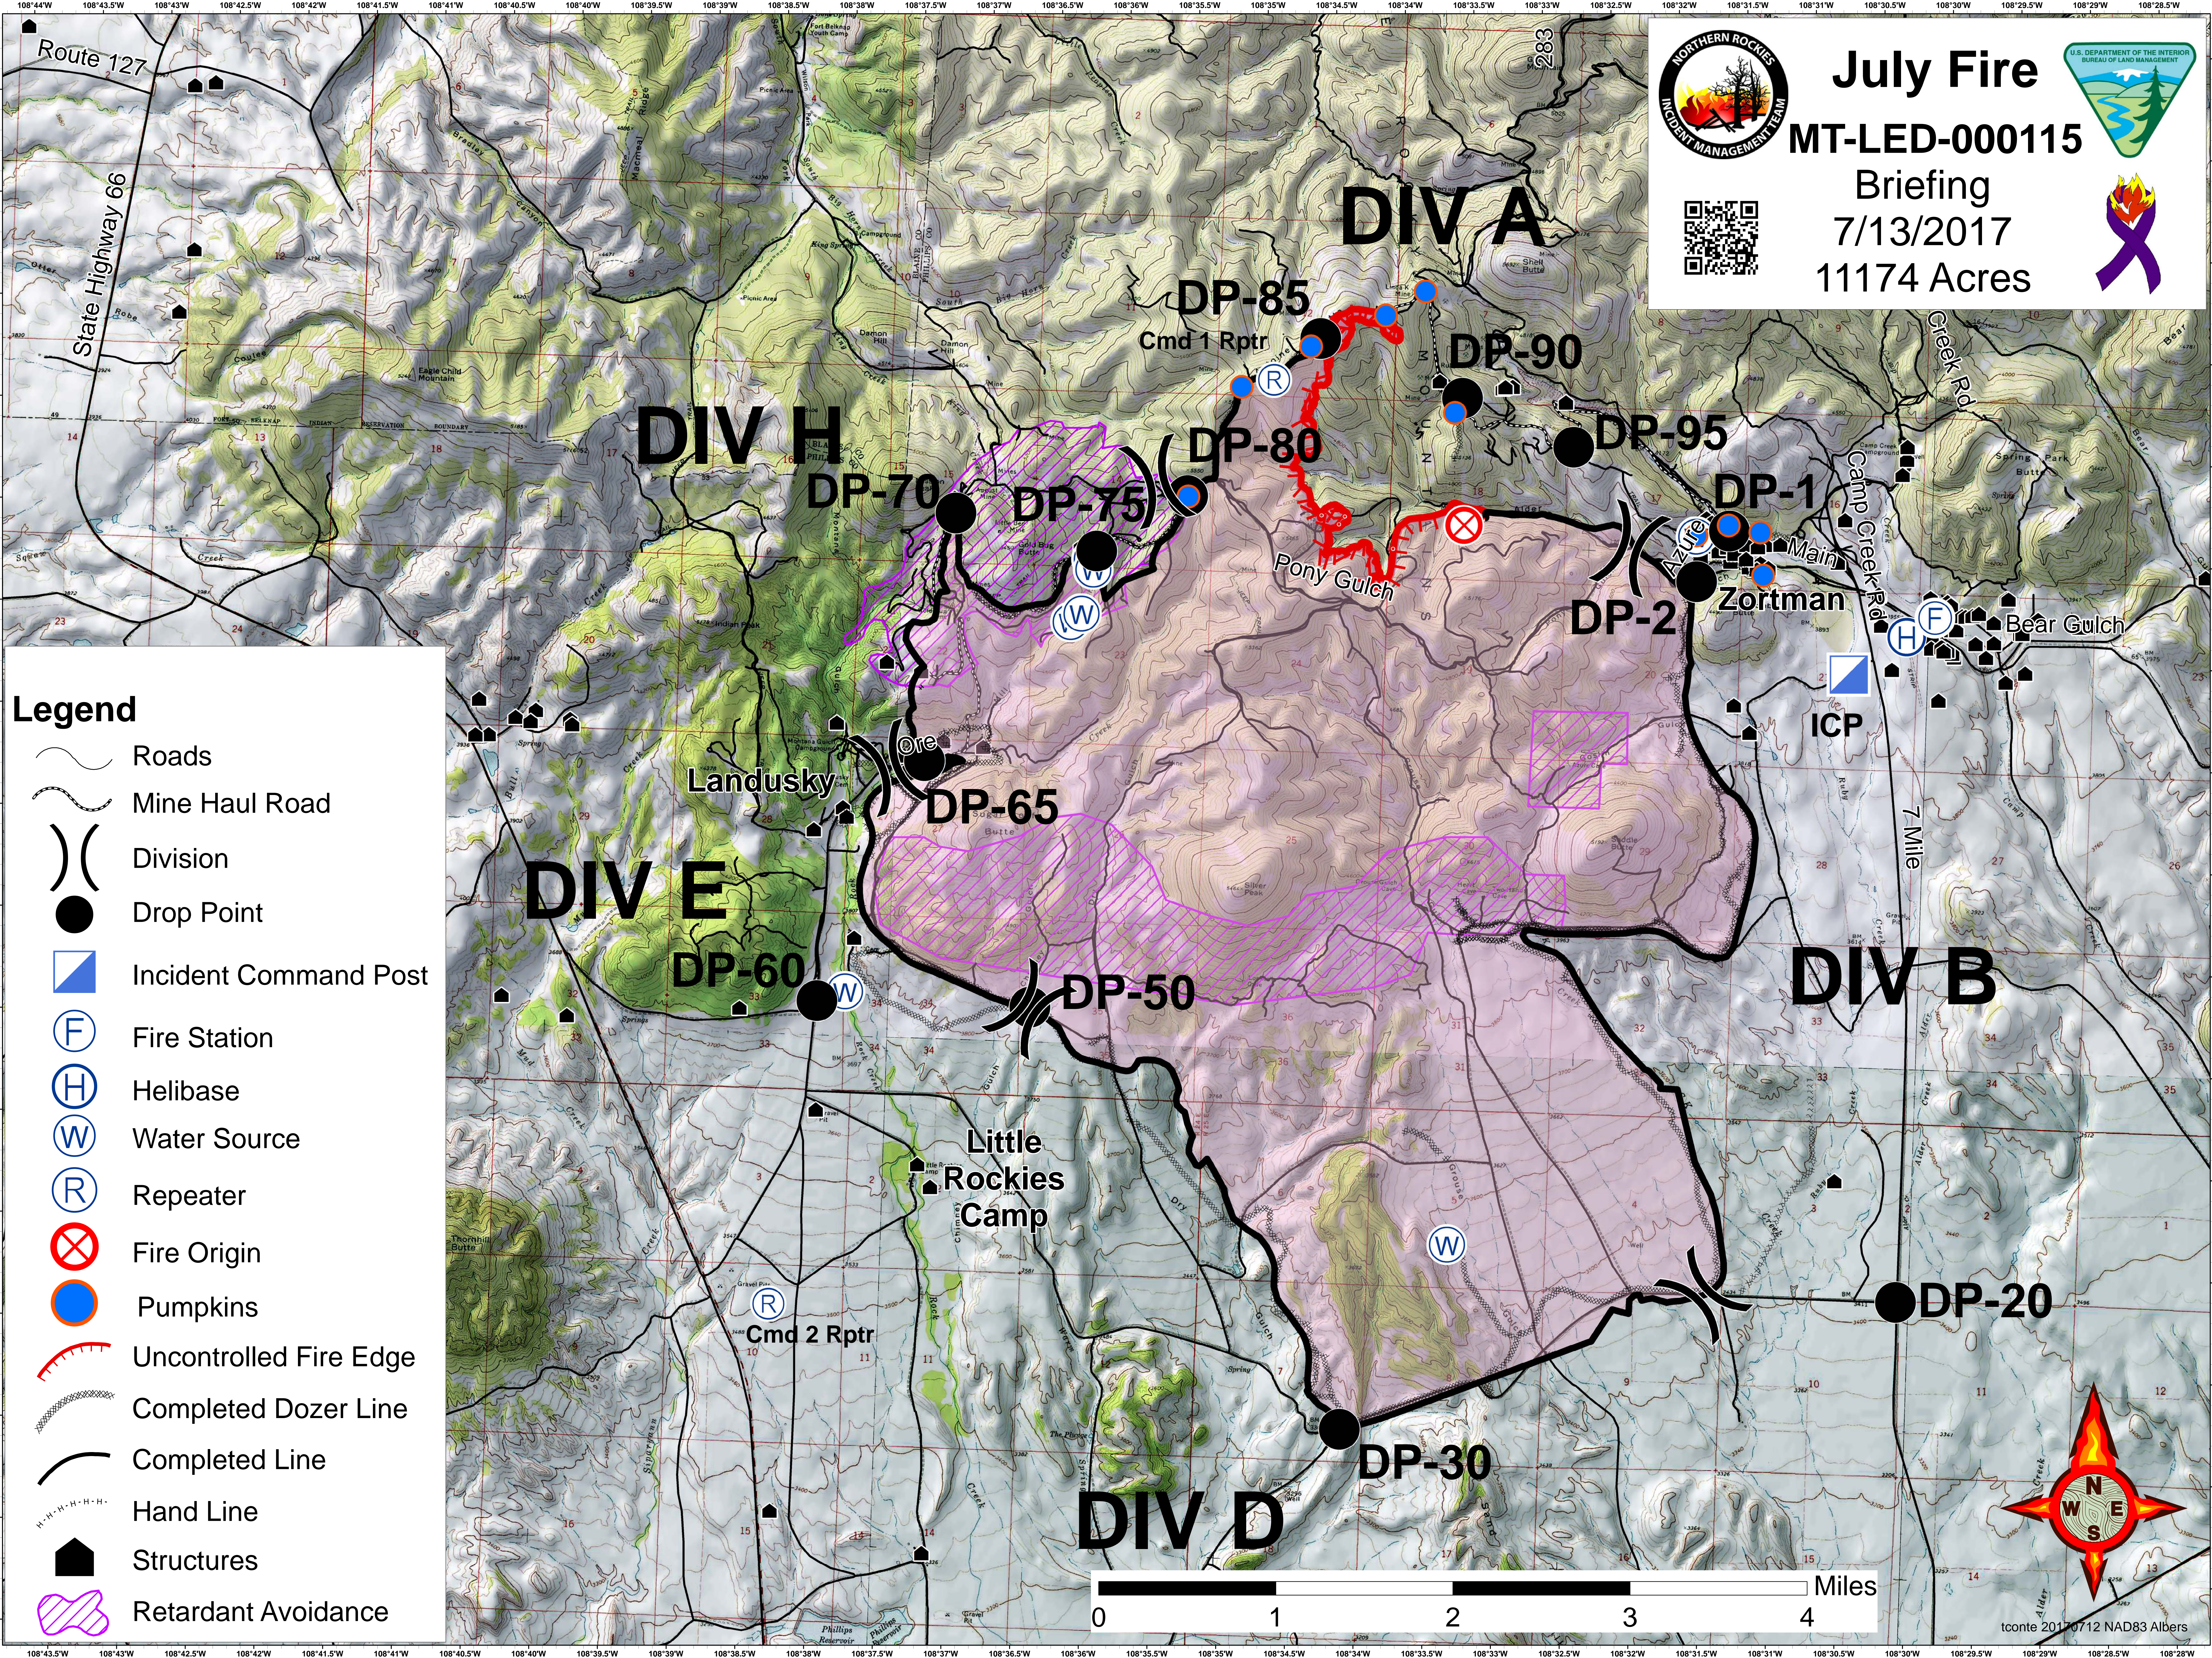

NORTHERN ROCKIES INCIDENT MANAGEMENT TEAM

July Fire

MT-LED-000115

Briefing

7/13/2017

11174 Acres

- Legend**
-  Roads
 -  Mine Haul Road
 -  Division
 -  Drop Point
 -  Incident Command Post
 -  Fire Station
 -  Helibase
 -  Water Source
 -  Repeater
 -  Fire Origin
 -  Pumpkins
 -  Uncontrolled Fire Edge
 -  Completed Dozer Line
 -  Completed Line
 -  Hand Line
 -  Structures
 -  Retardant Avoidance

tccontc 20170712 NAD83 Albers